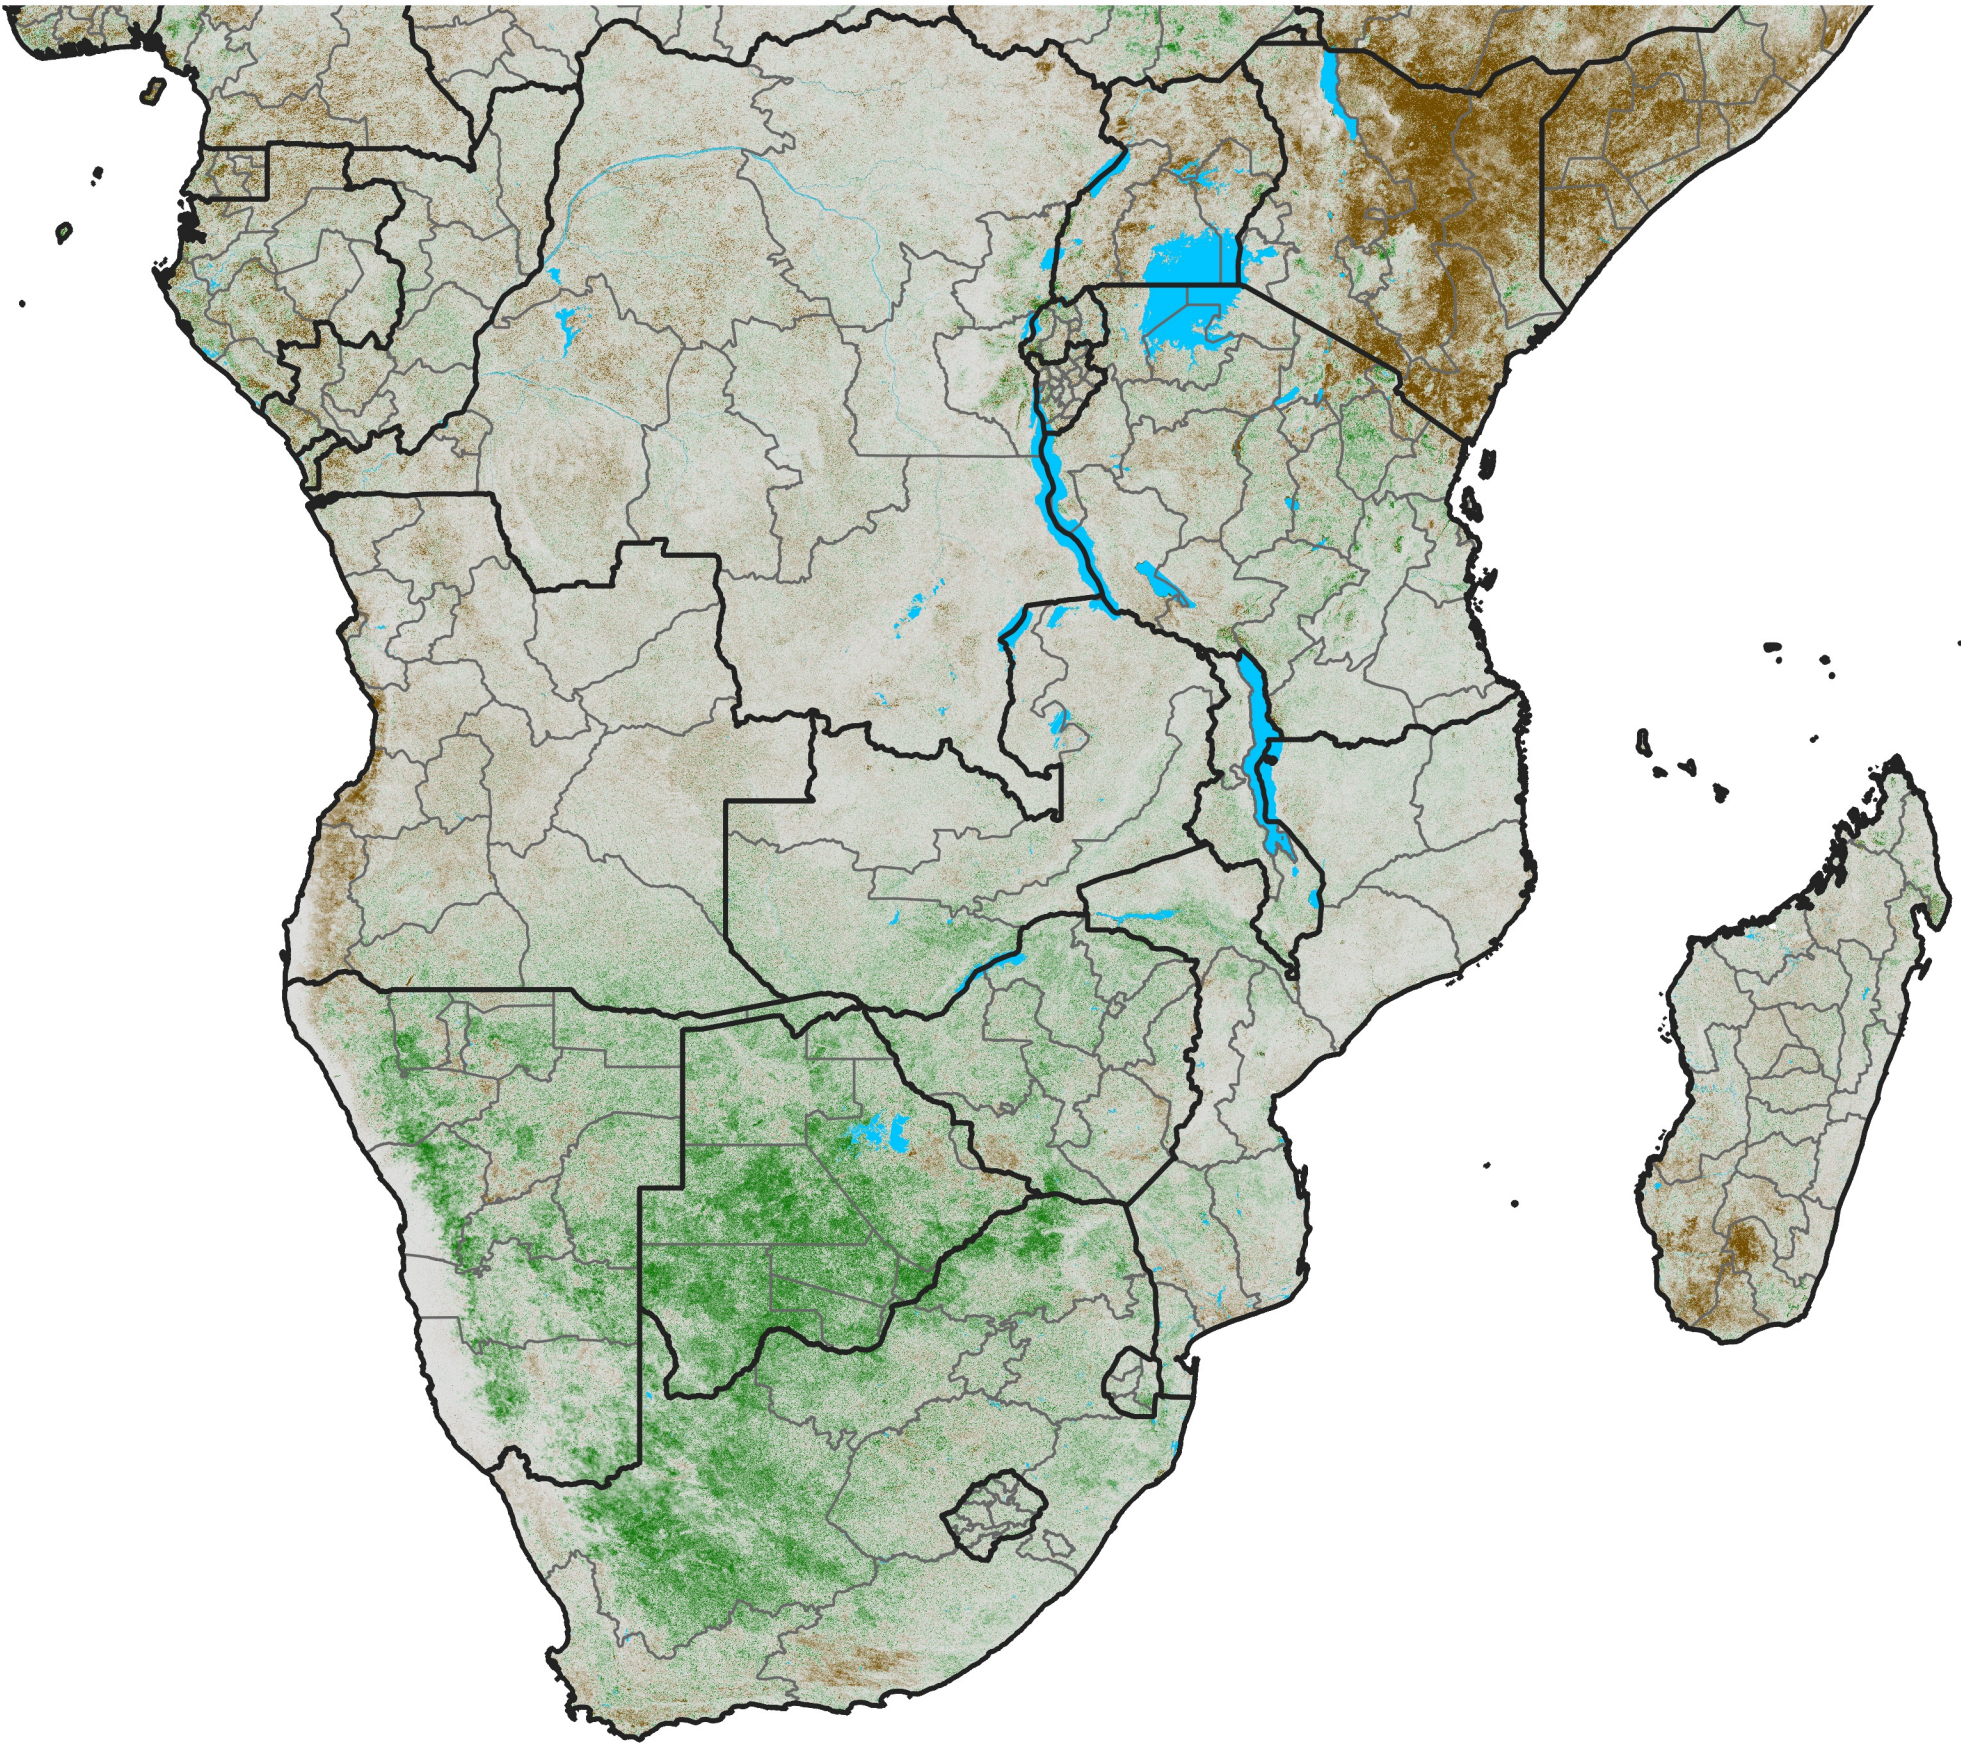

Southern Africa

NDVI Anomaly

2022 minus Mean (2012 - 2021)

Period 24 / Apr 21 - 30, 2022

NDVI Anomaly

< -0.3 -0.2 -0.1 -0.05 0.05 0.1 0.2 >0.3

Negative

No Difference