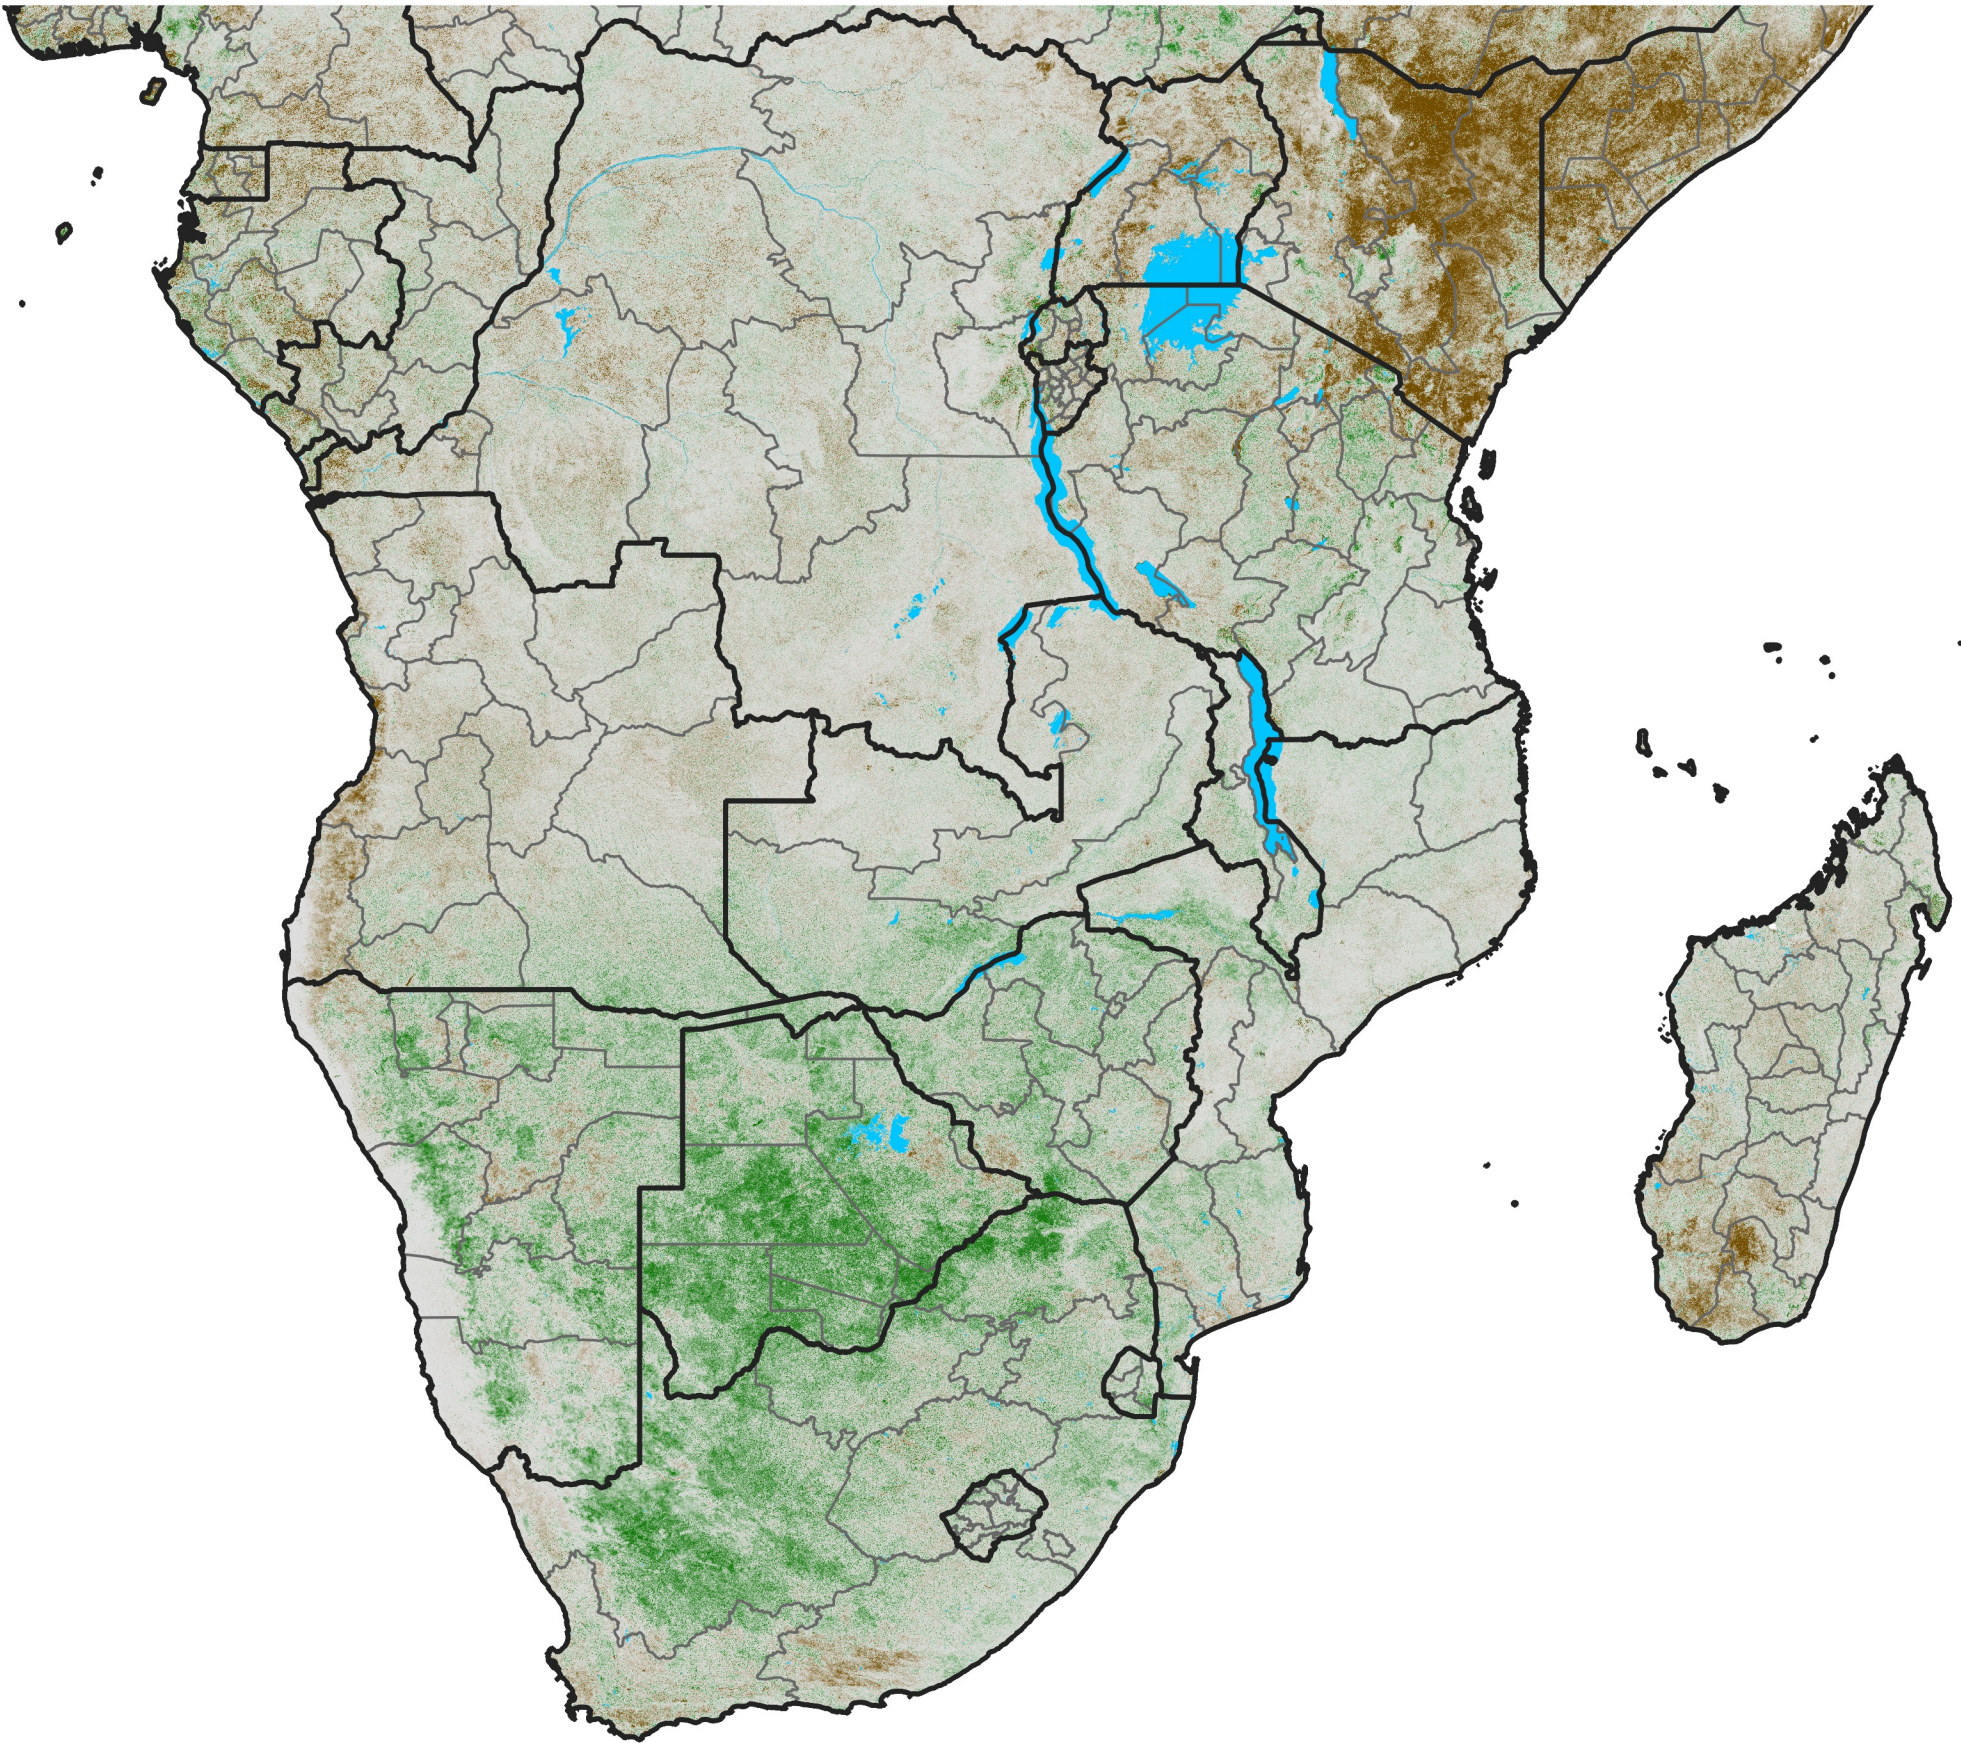

# Southern Africa

## NDVI Anomaly

2022 minus Mean (2012 - 2021)

Period 25 / Apr 26 - May 05, 2022