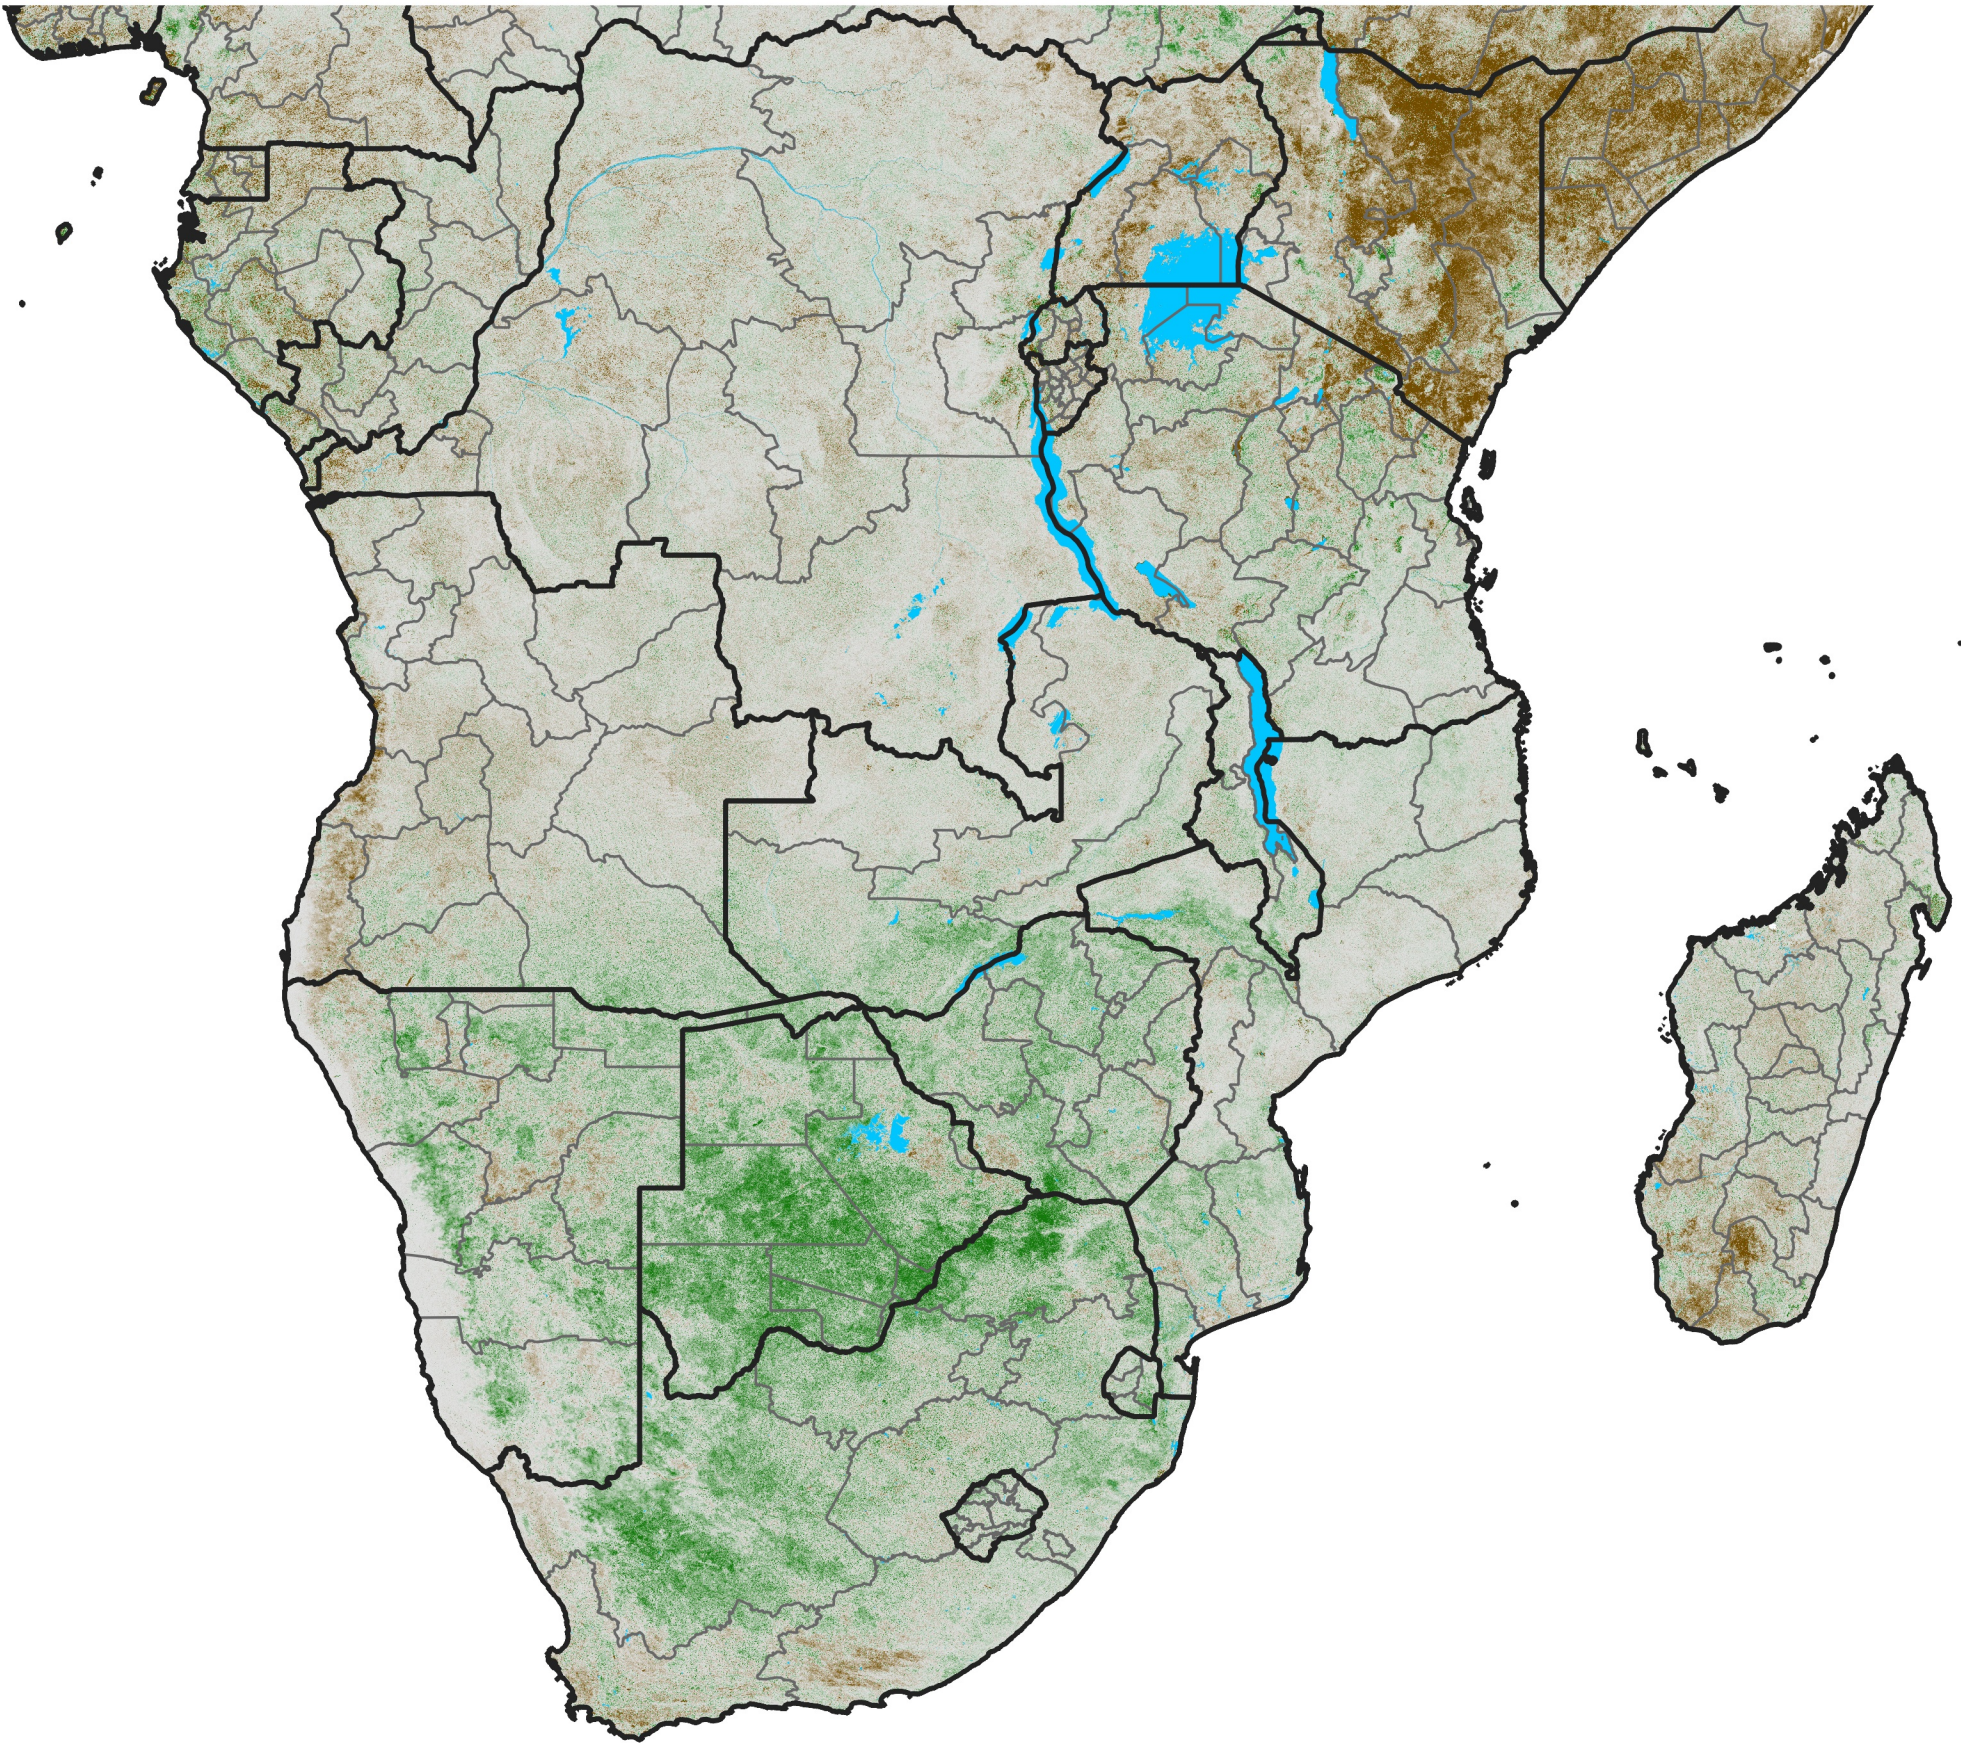

# Southern Africa

## NDVI Anomaly

2022 minus Mean (2012 - 2021)

Period 26 / May 01 - 10, 2022