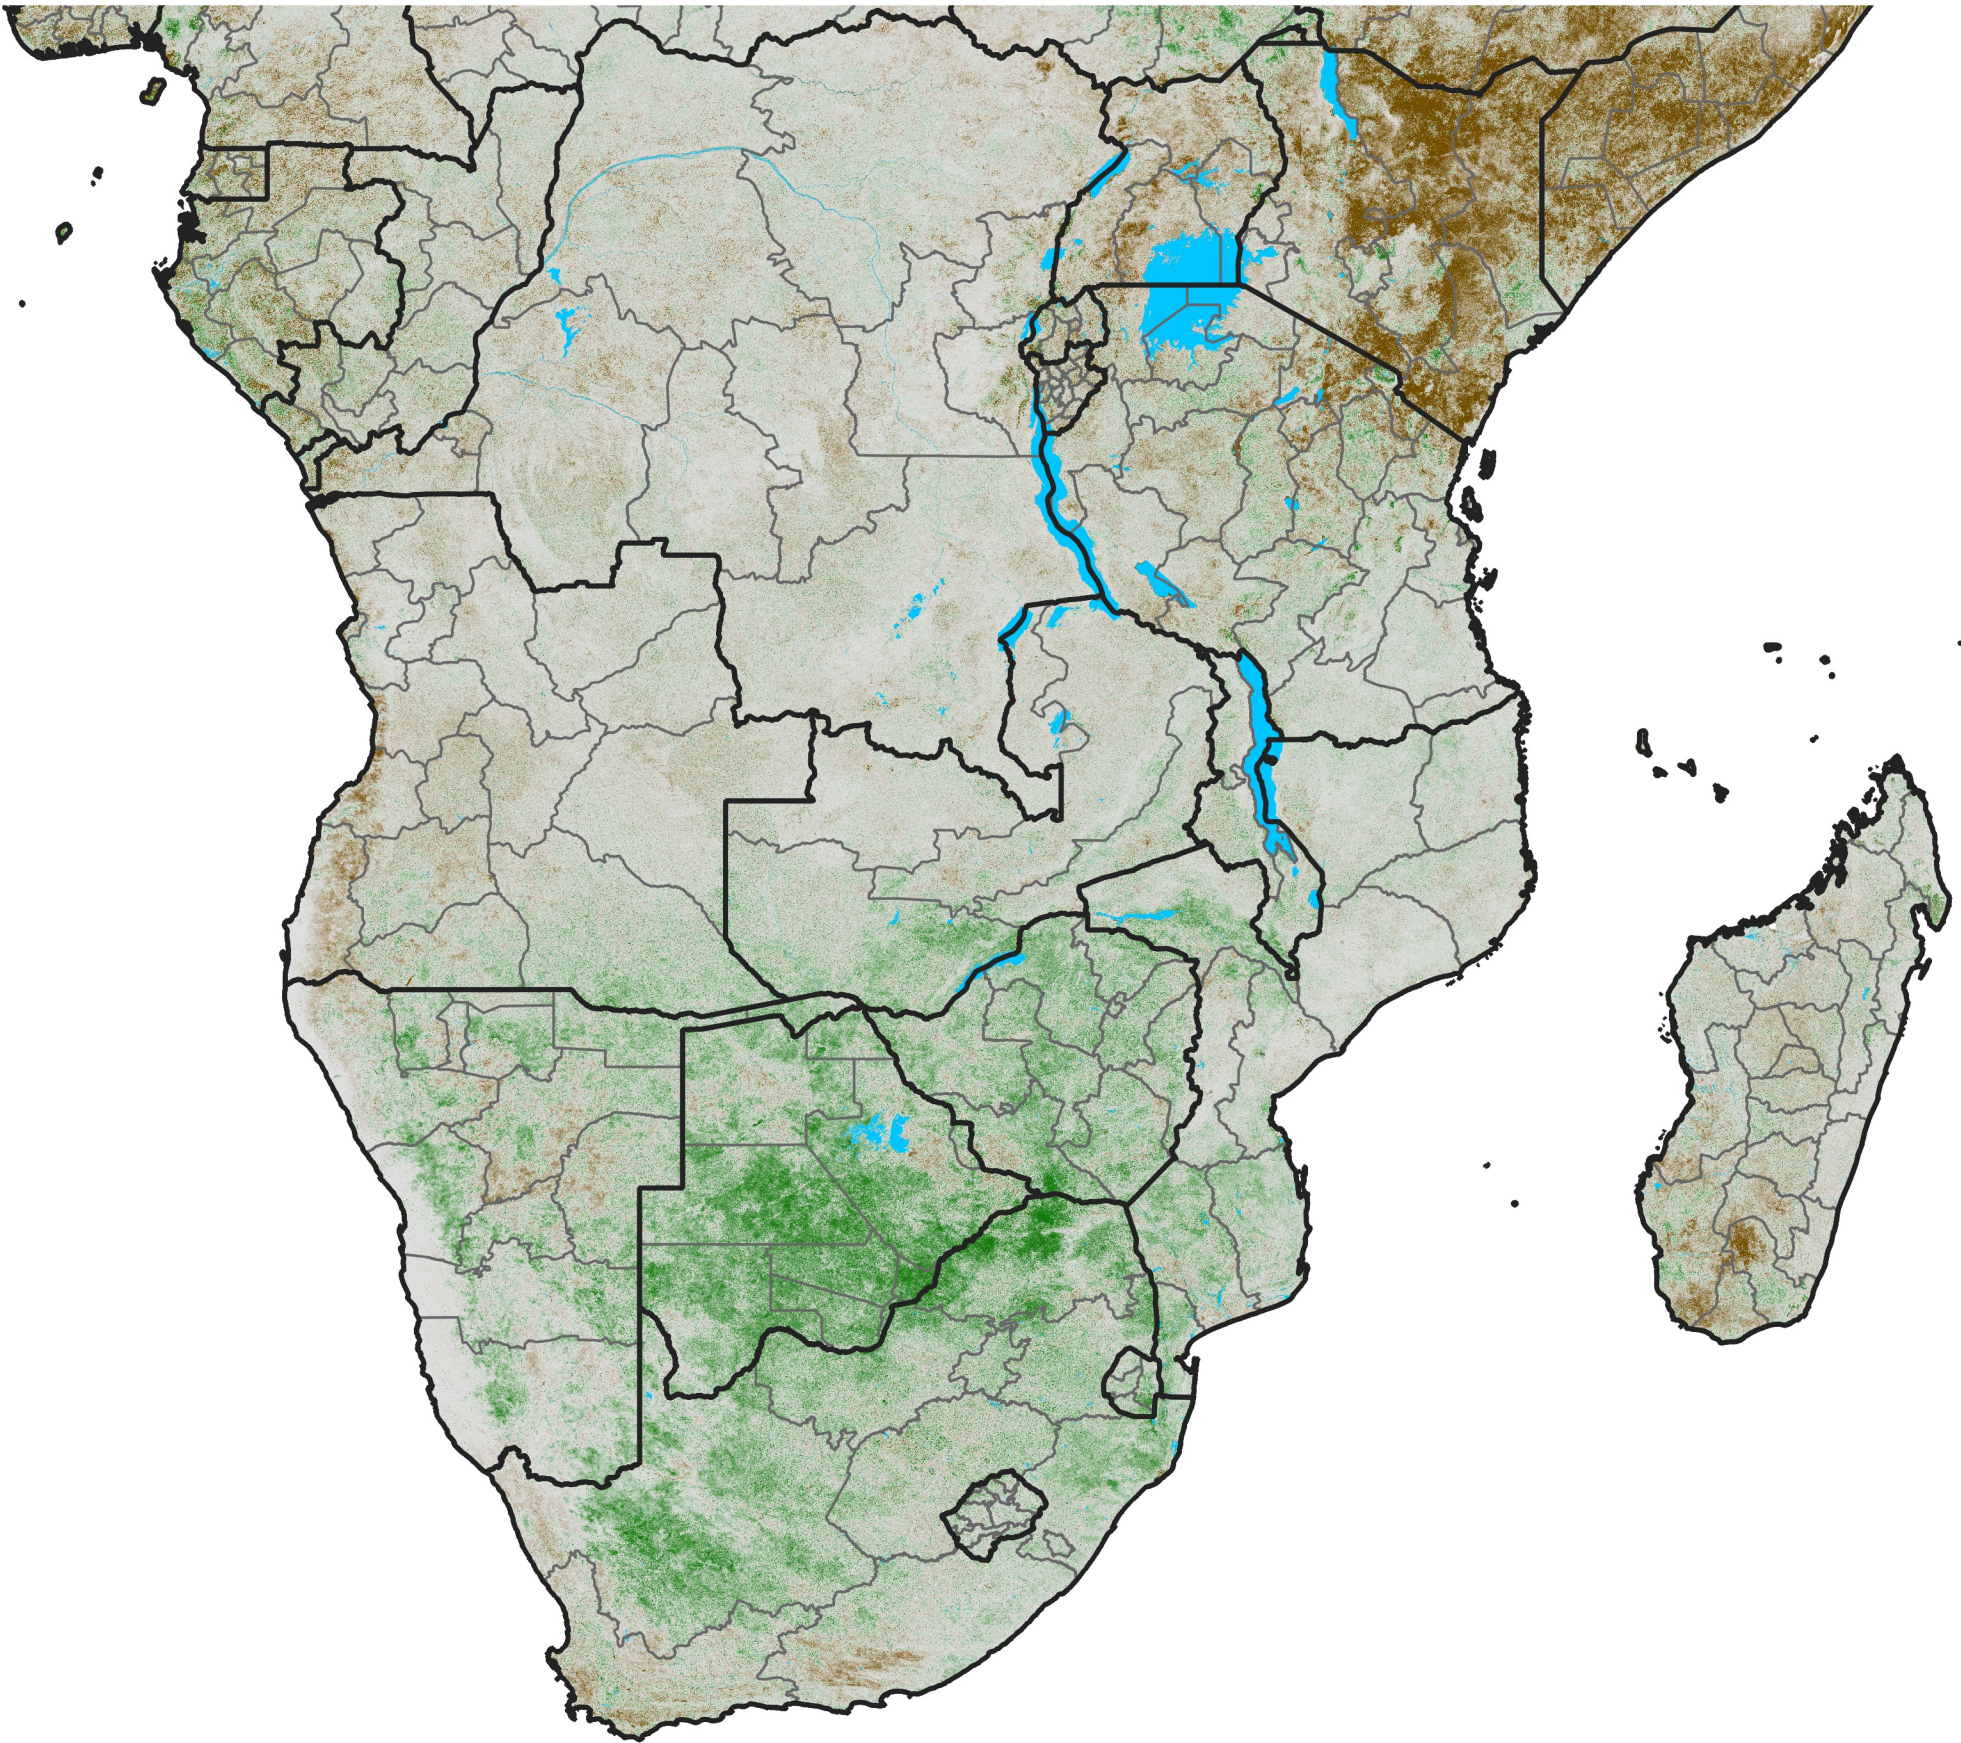

Southern Africa

NDVI Anomaly

2022 minus Mean (2012 - 2021)

Period 27 / May 06 - 15, 2022

NDVI Anomaly

< -0.3 -0.2 -0.1 -0.05 0.05 0.1 0.2 >0.3

Negative

No Difference