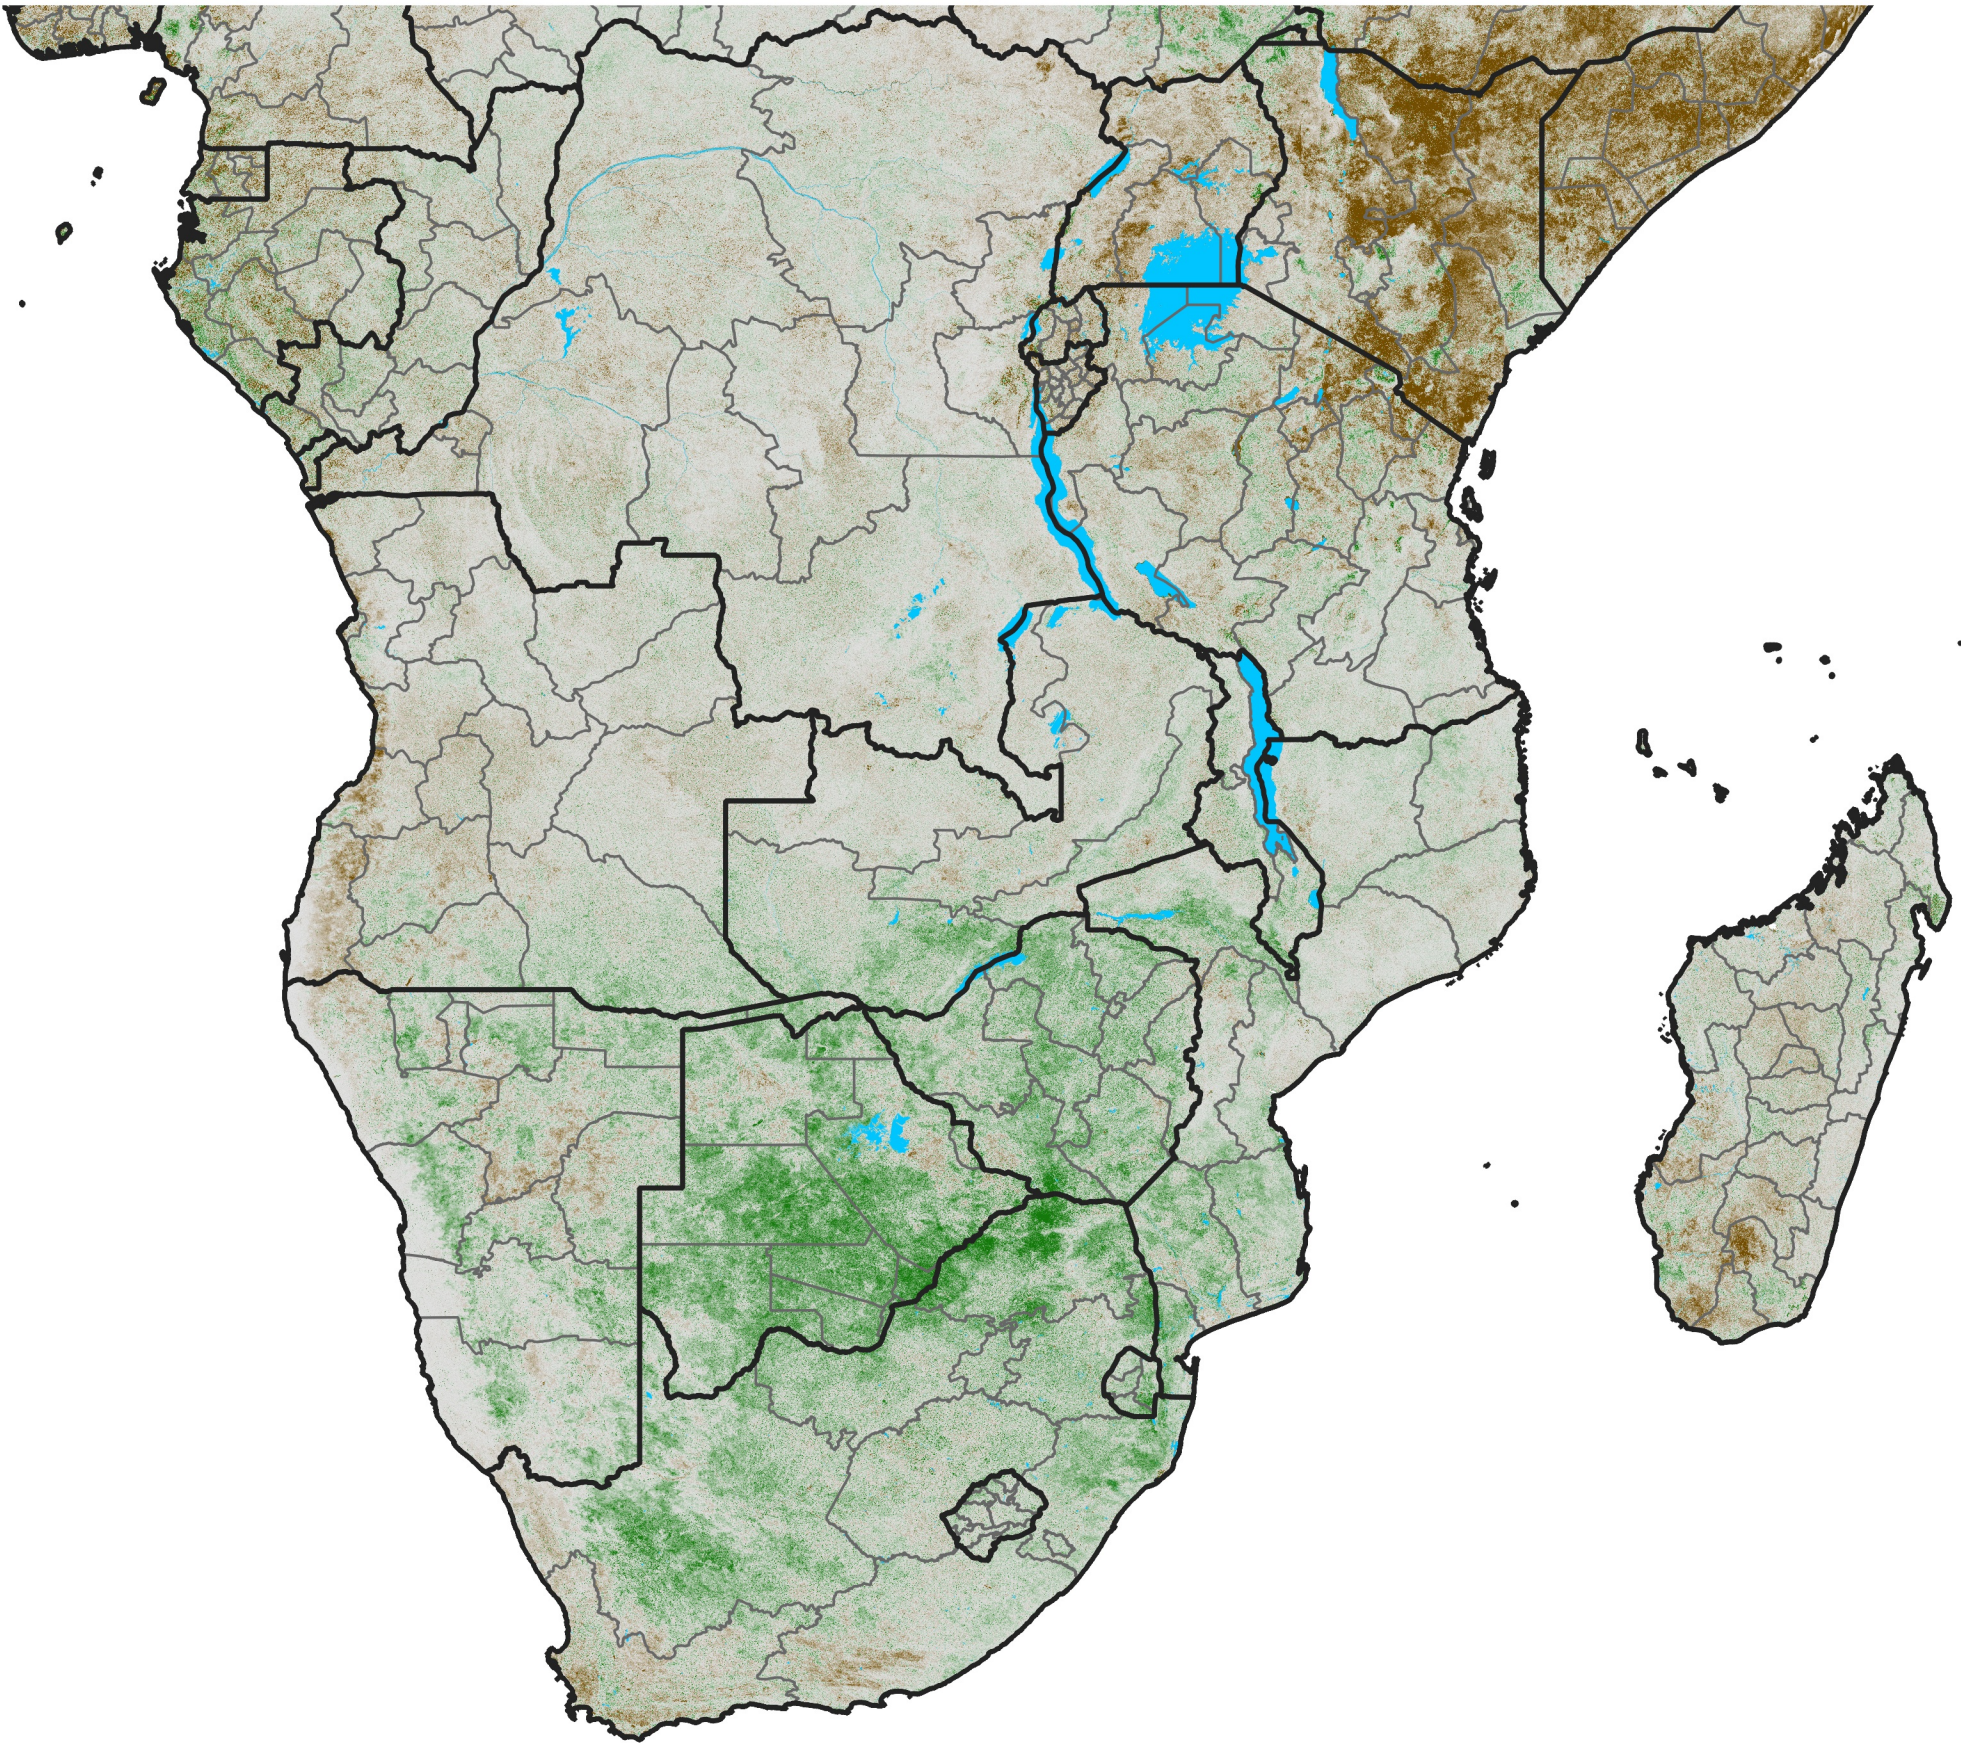

Southern Africa

NDVI Anomaly

2022 minus Mean (2012 - 2021)

Period 28 / May 11 - 20, 2022

NDVI Anomaly

< -0.3 -0.2 -0.1 -0.05 0.05 0.1 0.2 >0.3

Negative

No Difference