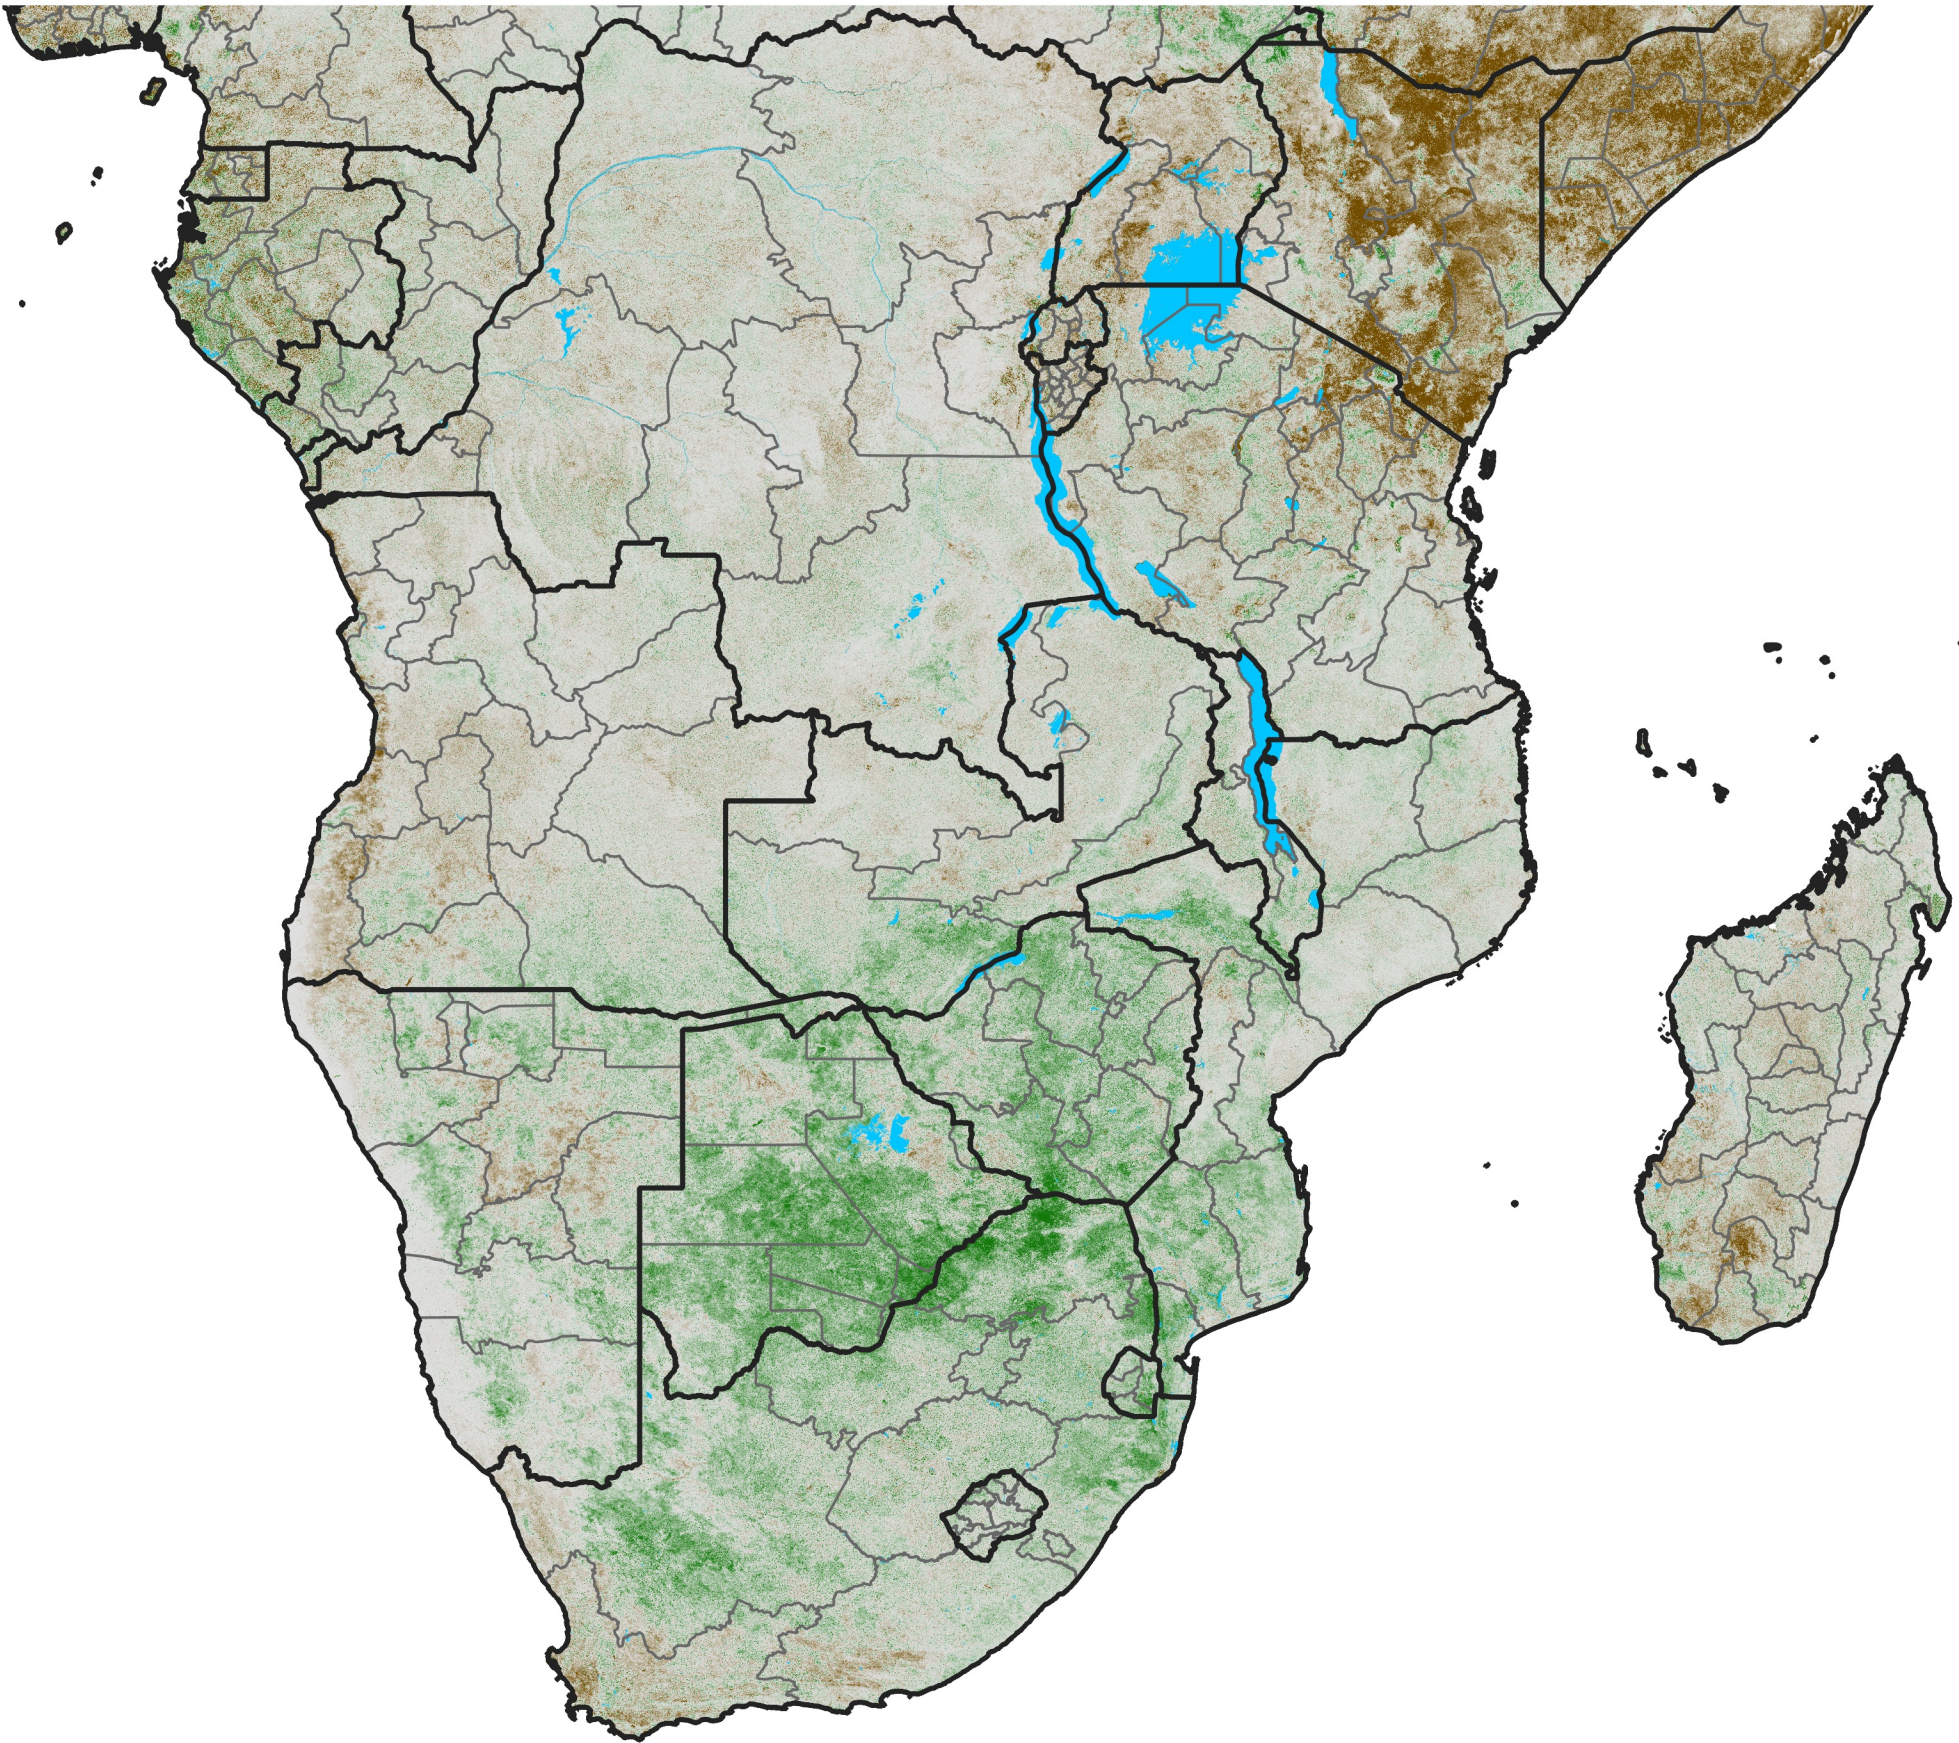

Southern Africa

NDVI Anomaly

2022 minus Mean (2012 - 2021)

Period 29 / May 16 - 25, 2022

NDVI Anomaly

< -0.3 -0.2 -0.1 -0.05 0.05 0.1 0.2 >0.3

Negative

No Difference