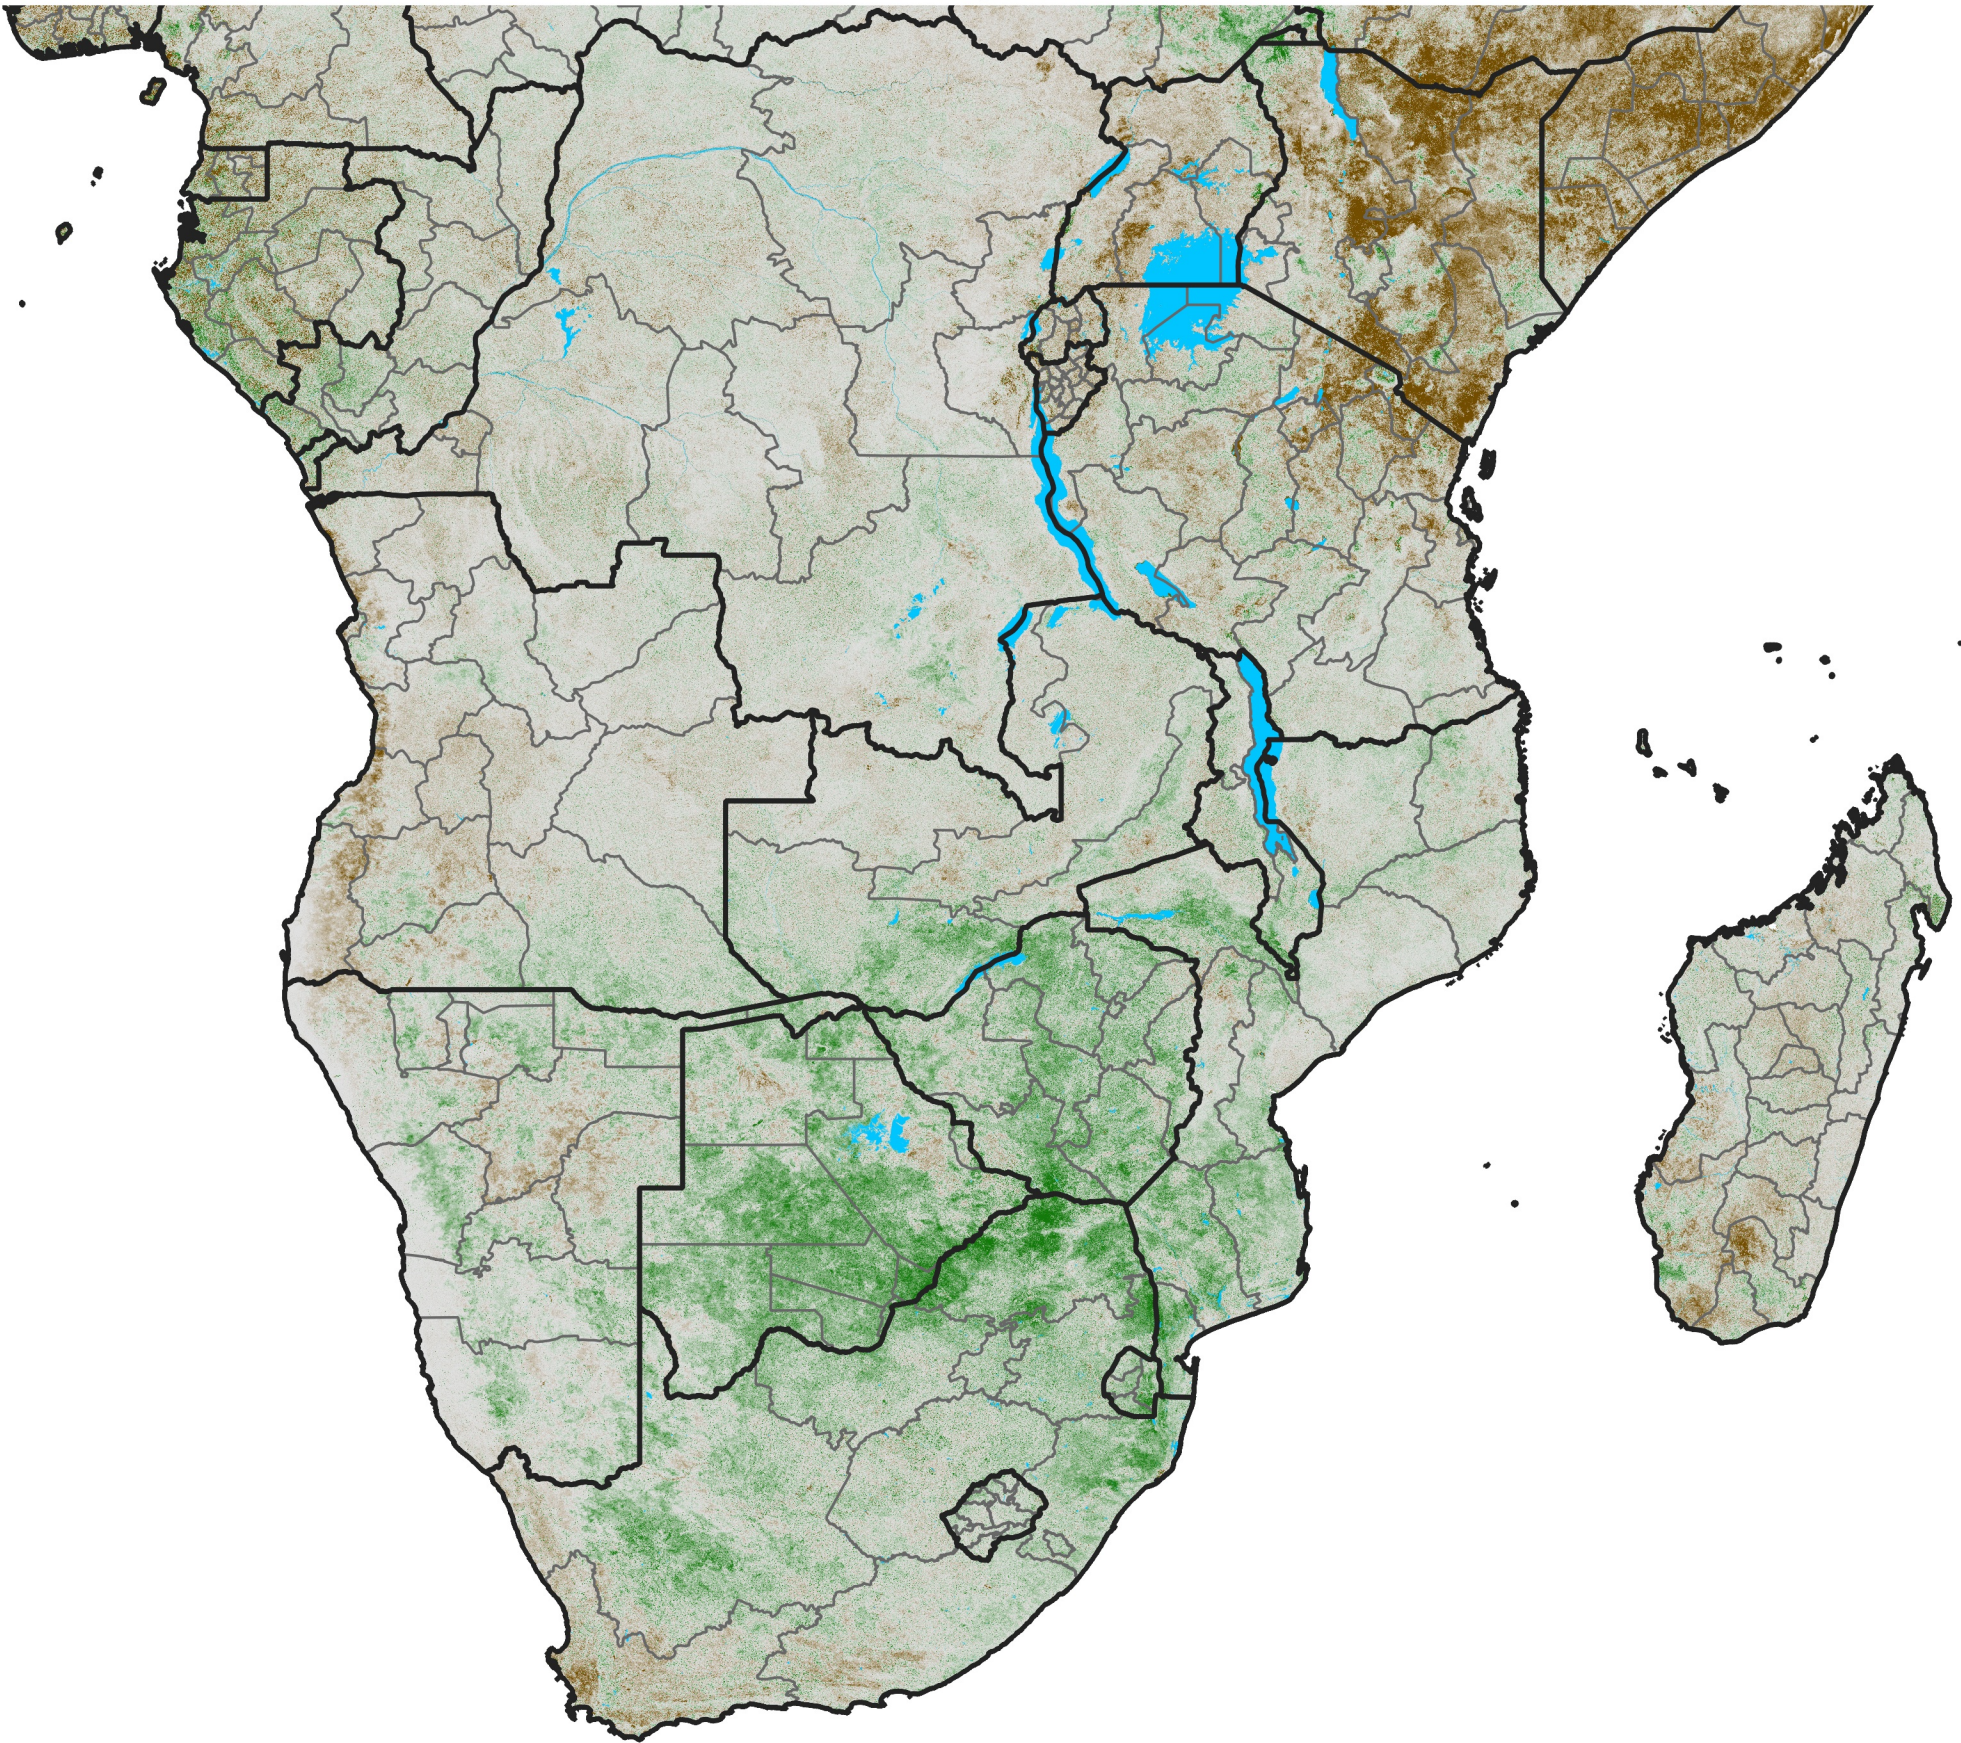

Southern Africa

NDVI Anomaly

2022 minus Mean (2012 - 2021)

Period 30 / May 21 - 31, 2022

NDVI Anomaly

< -0.3 -0.2 -0.1 -0.05 0.05 0.1 0.2 >0.3

Negative

No Difference