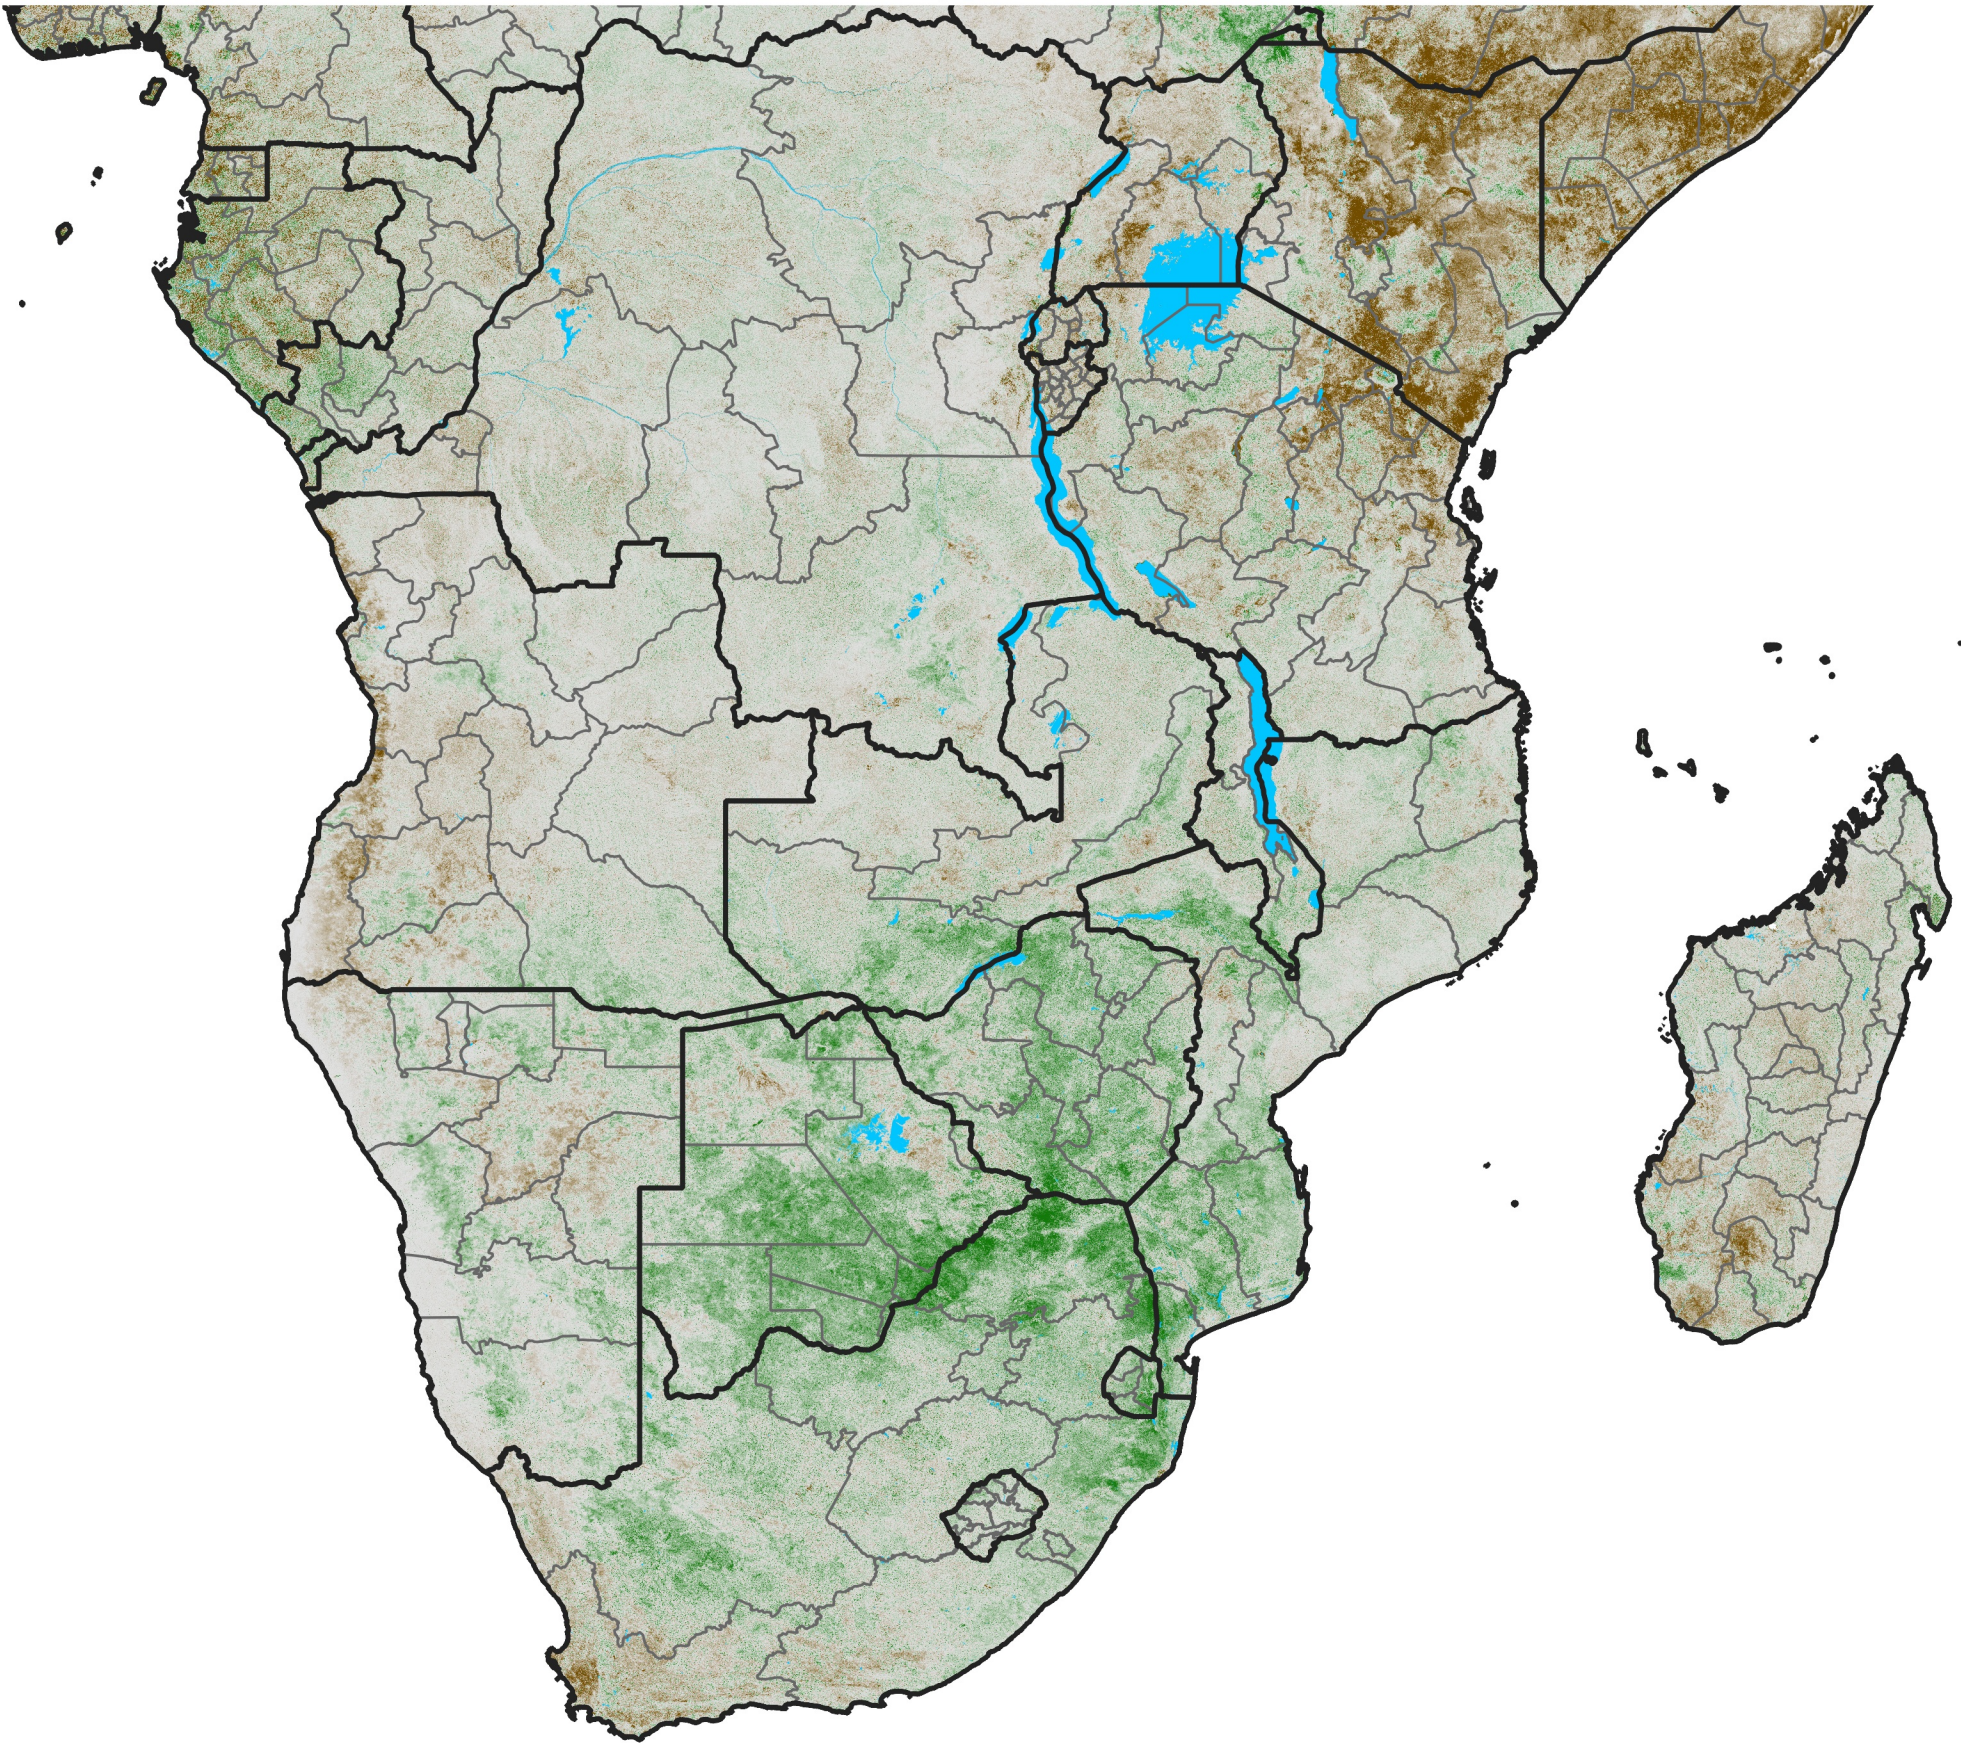

Southern Africa

NDVI Anomaly

2022 minus Mean (2012 - 2021)

Period 31 / May 26 - Jun 05, 2022

NDVI Anomaly

<math>< -0.3</math> -0.2 -0.1 -0.05 0.05 0.1 0.2 > 0.3

Negative

No Difference