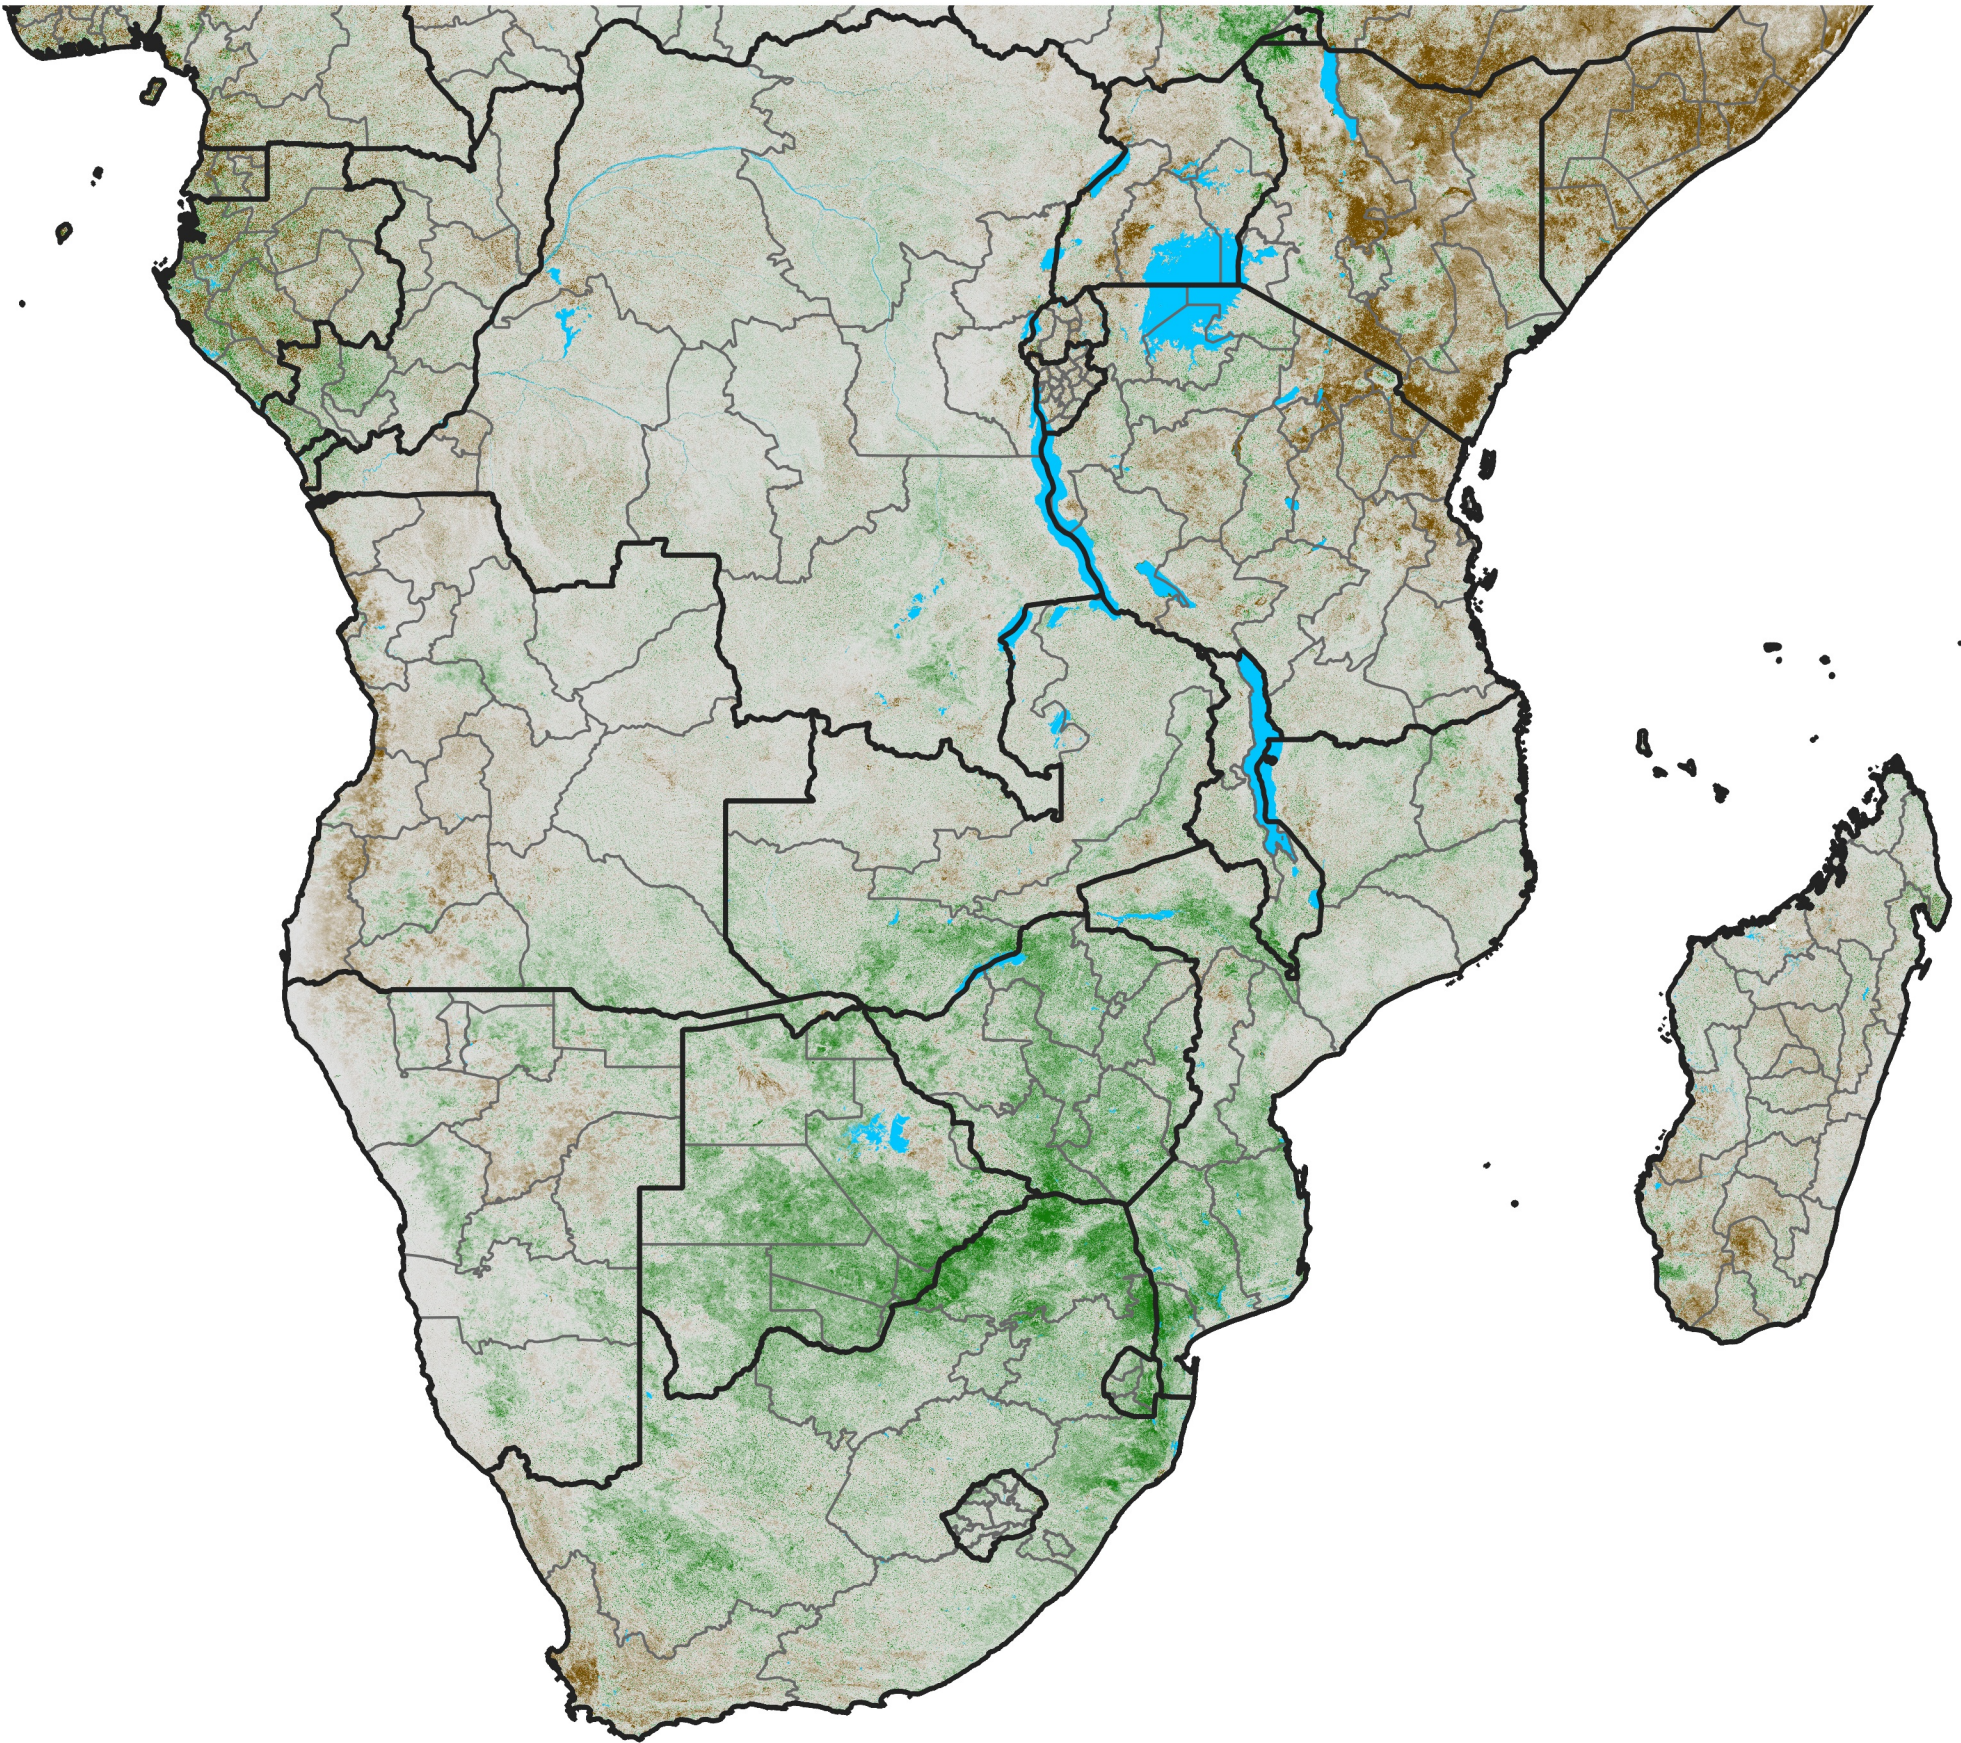

# Southern Africa

## NDVI Anomaly

2022 minus Mean (2012 - 2021)

Period 32 / Jun 01 - 10, 2022

### NDVI Anomaly

< -0.3   -0.2   -0.1   -0.05   0.05   0.1   0.2   >0.3

Negative

No Difference

Positive