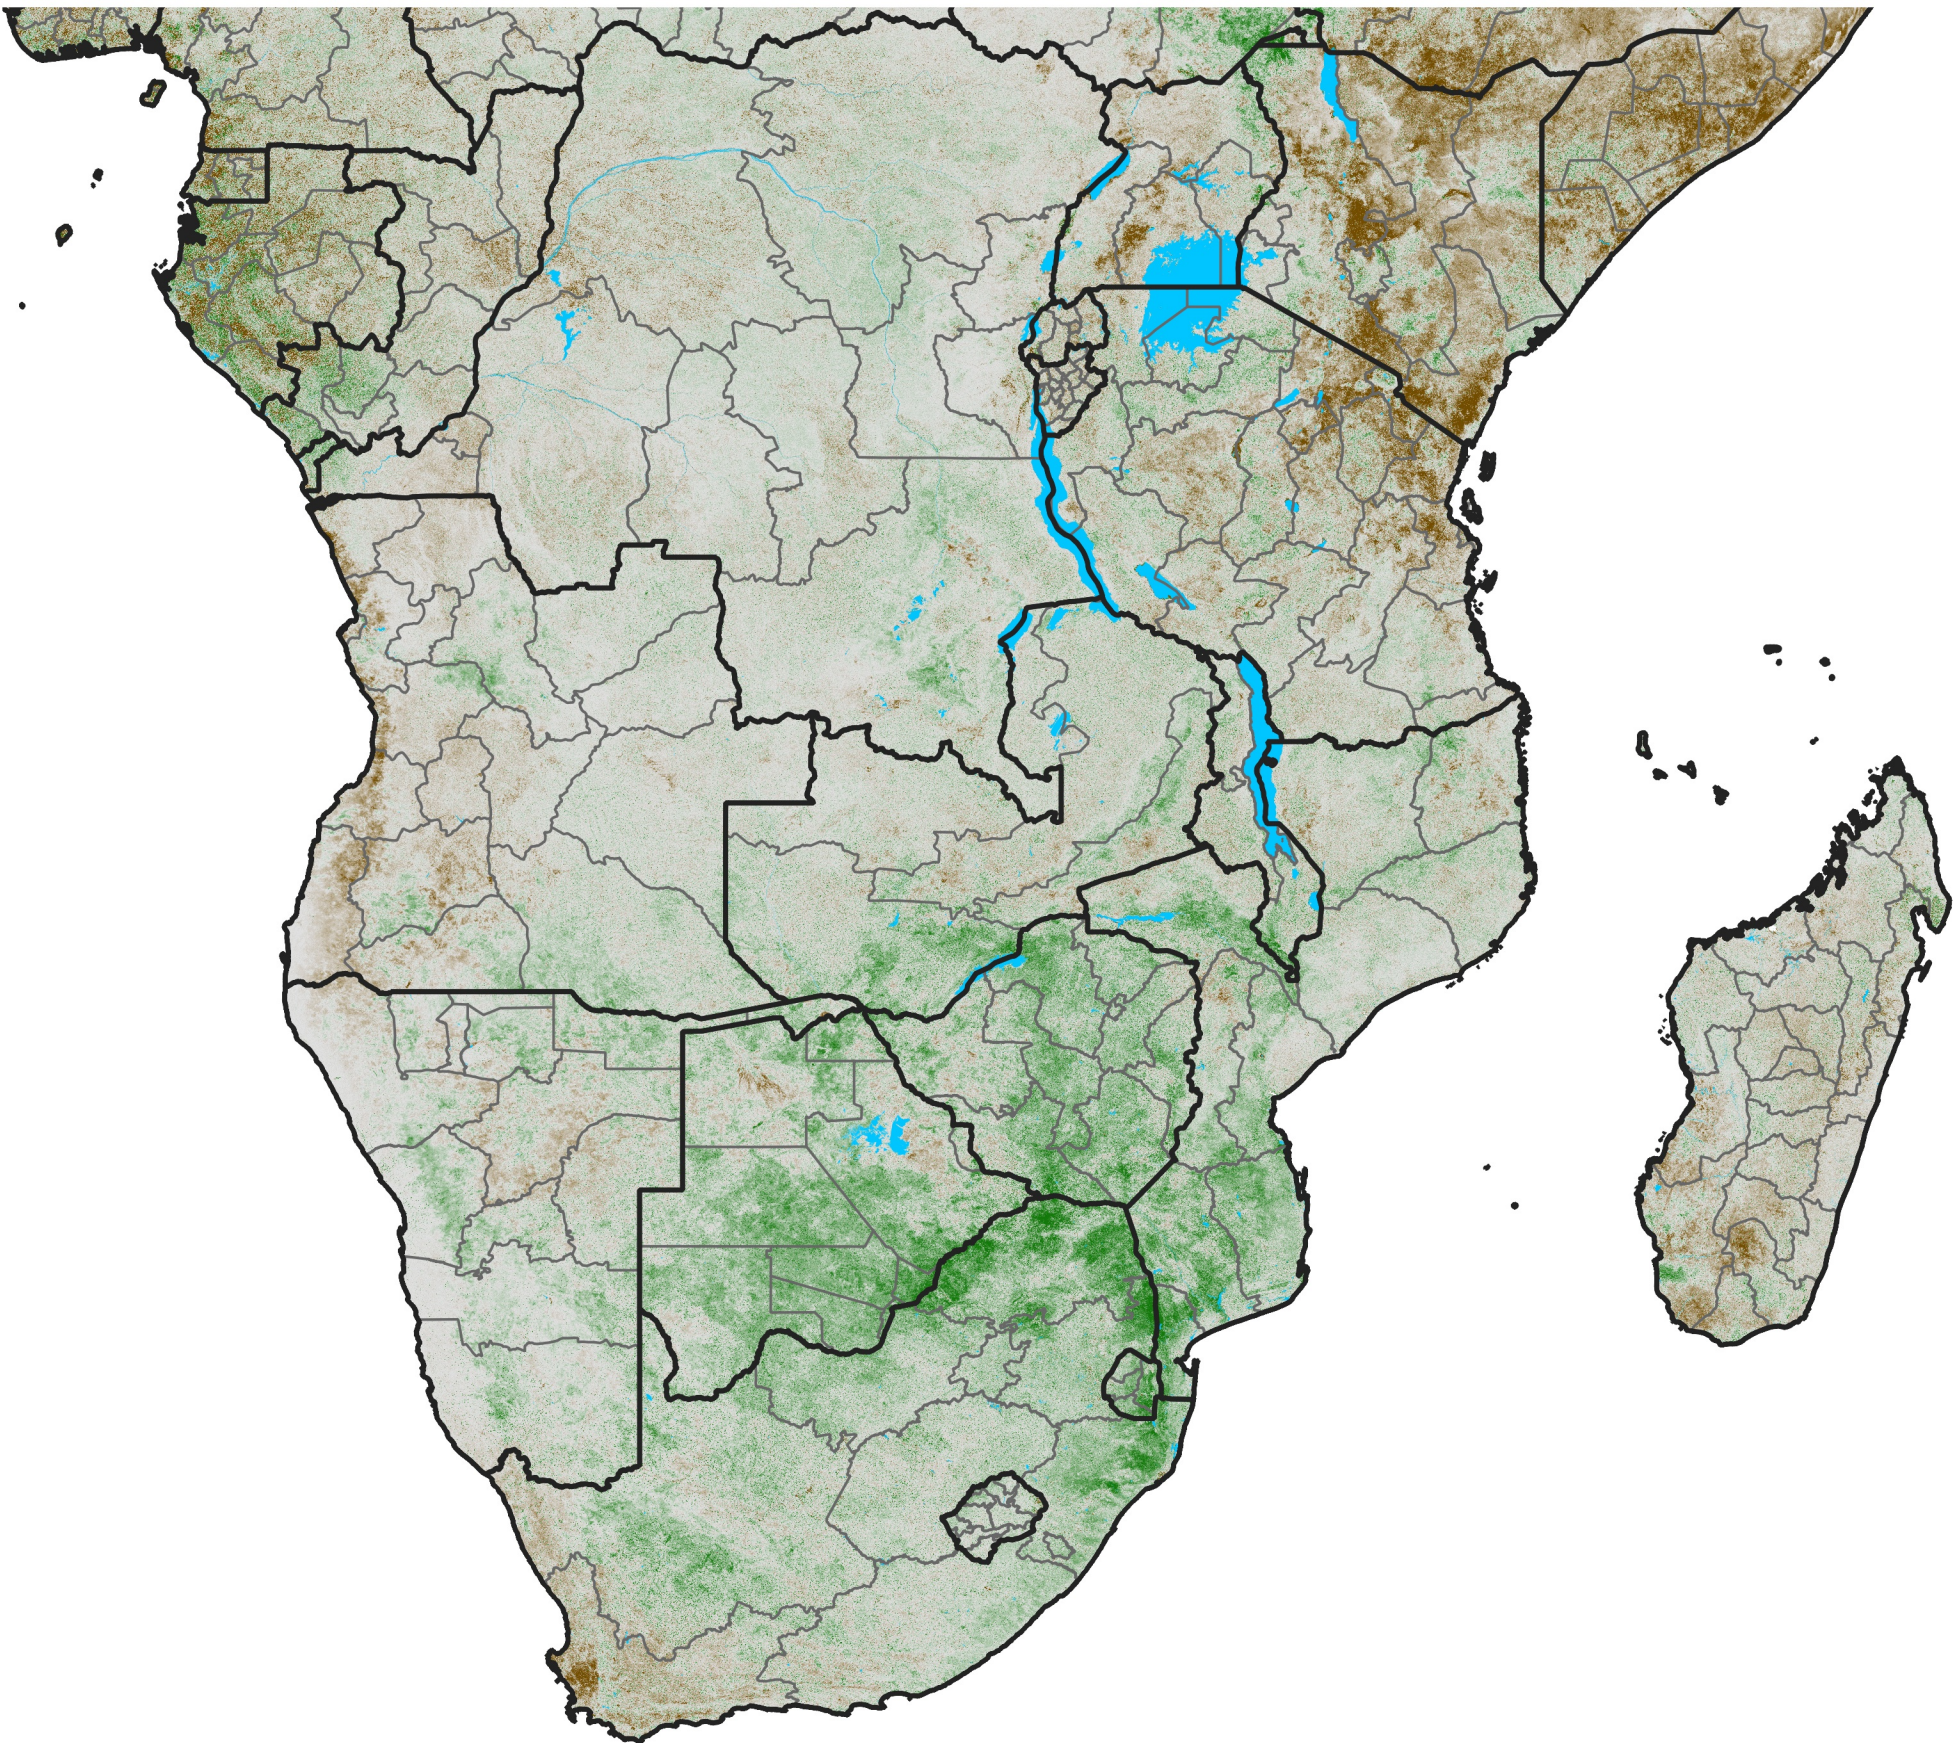

Southern Africa

NDVI Anomaly

2022 minus Mean (2012 - 2021)

Period 33 / Jun 06 - 15, 2022

NDVI Anomaly

< -0.3 -0.2 -0.1 -0.05 0.05 0.1 0.2 >0.3

Negative

No Difference