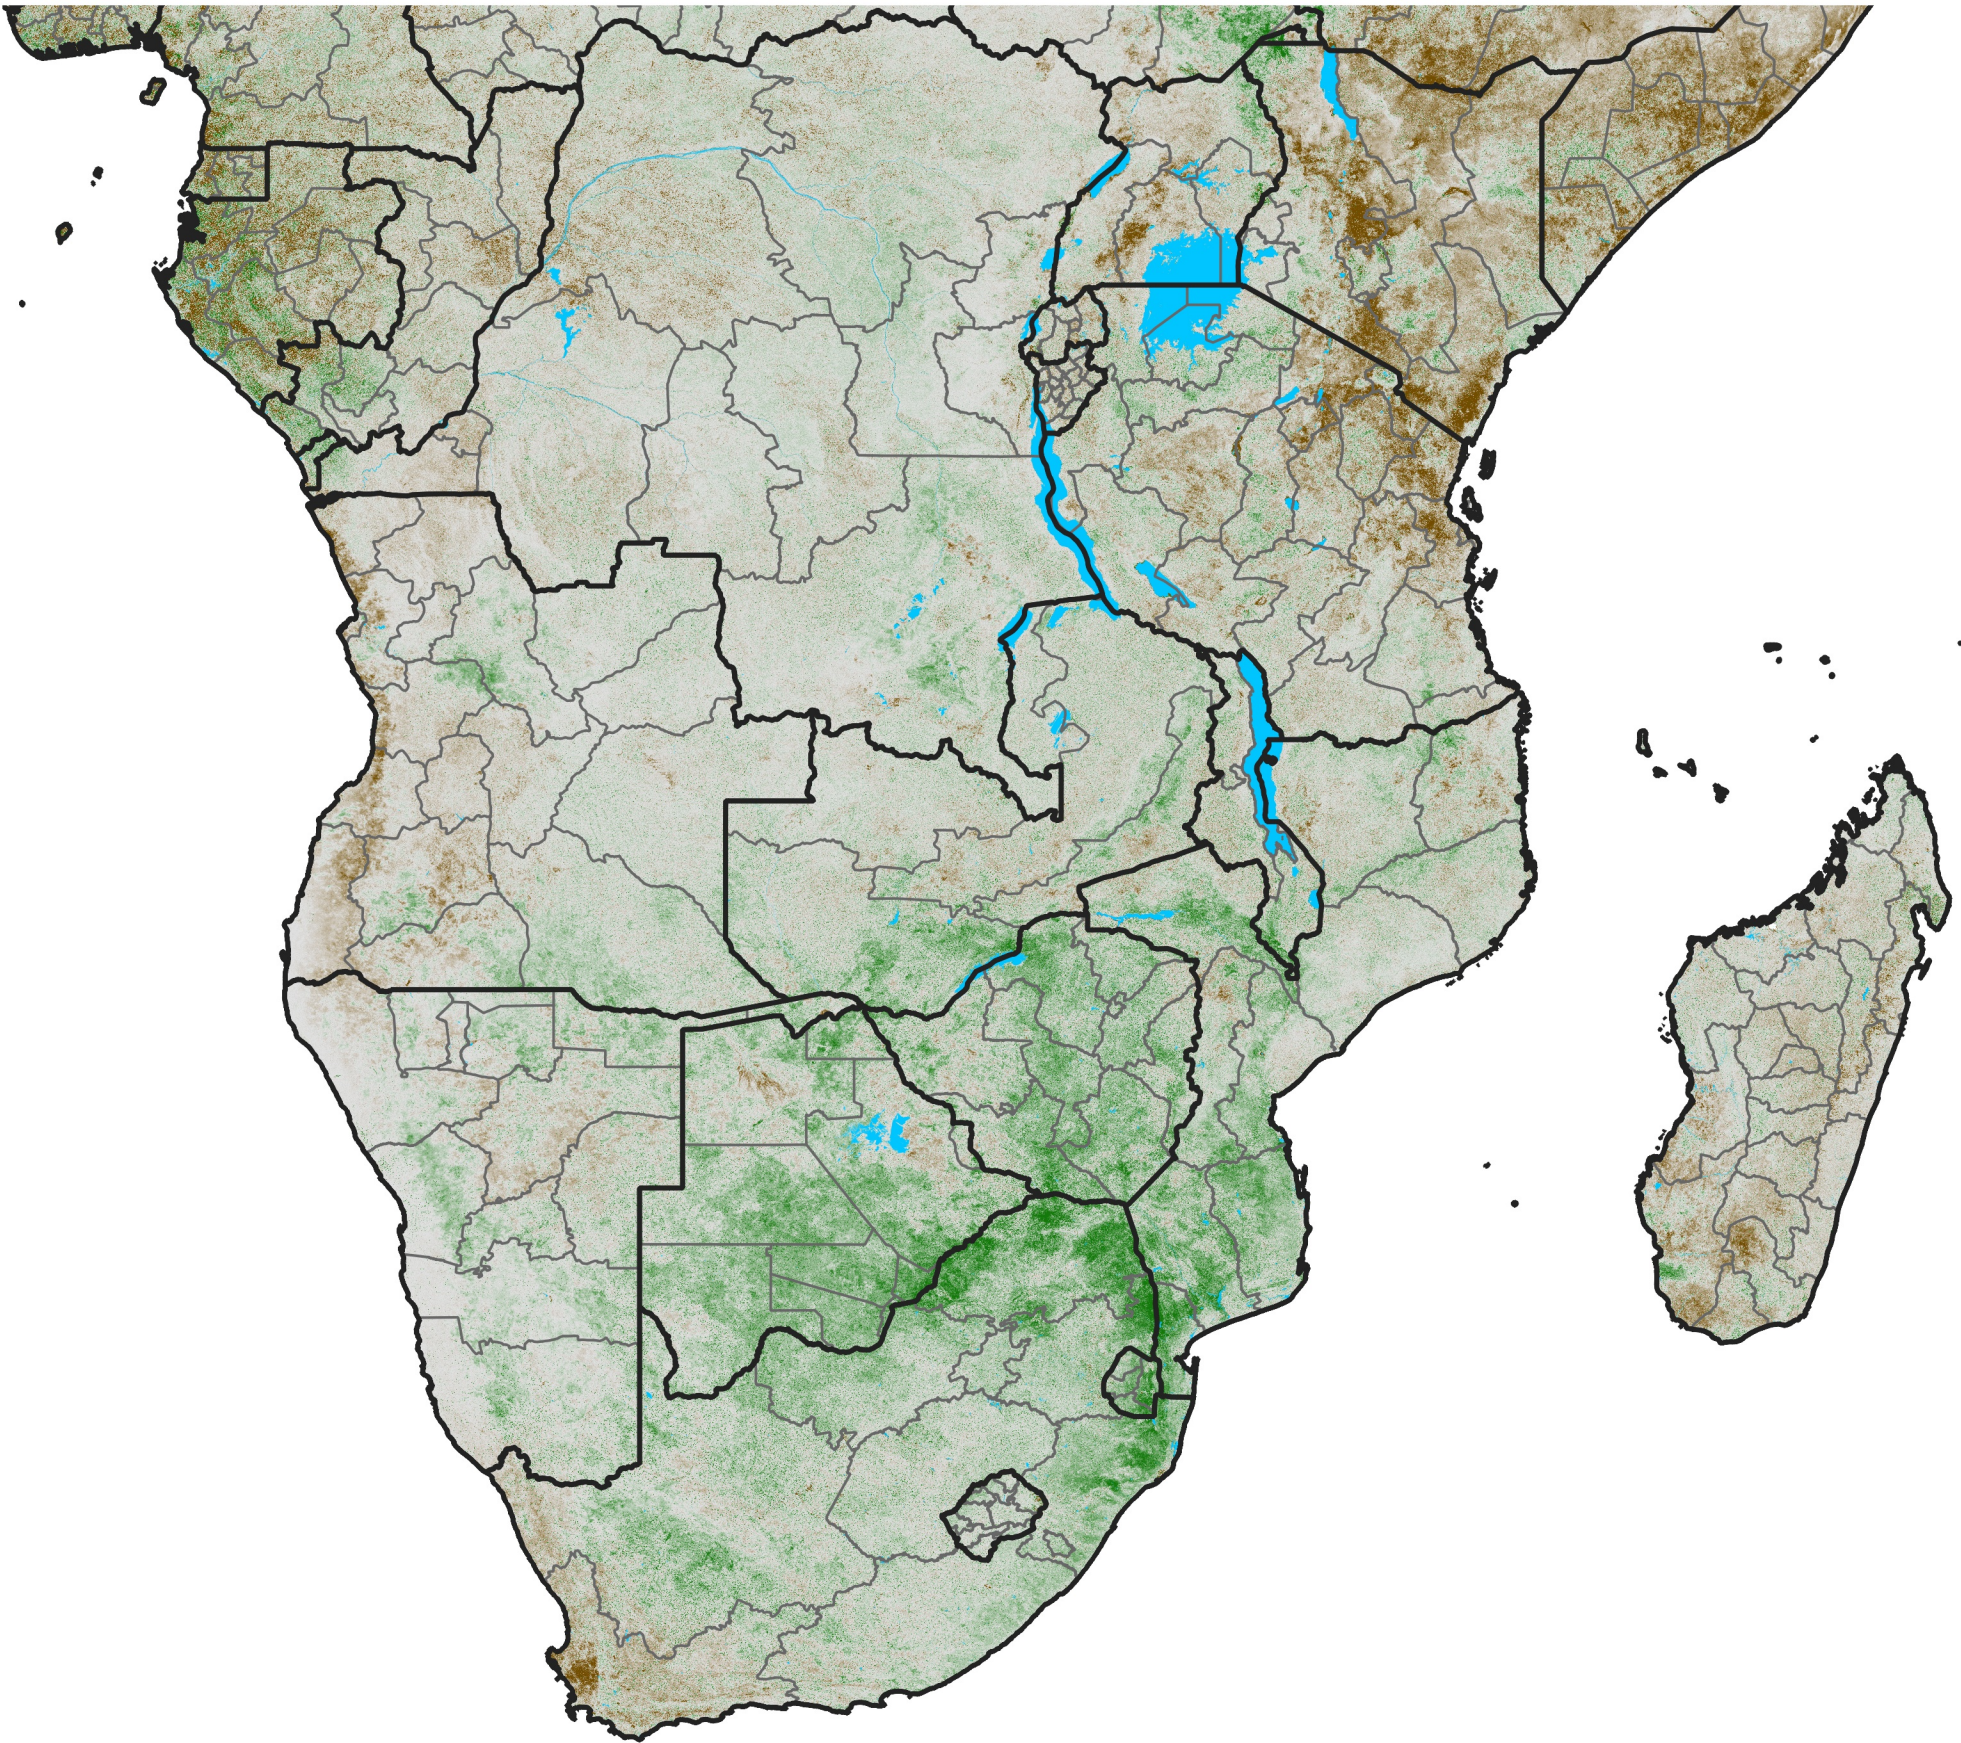

Southern Africa

NDVI Anomaly

2022 minus Mean (2012 - 2021)

Period 34 / Jun 11 - 20, 2022

NDVI Anomaly

< -0.3 -0.2 -0.1 -0.05 0.05 0.1 0.2 >0.3

Negative

No Difference