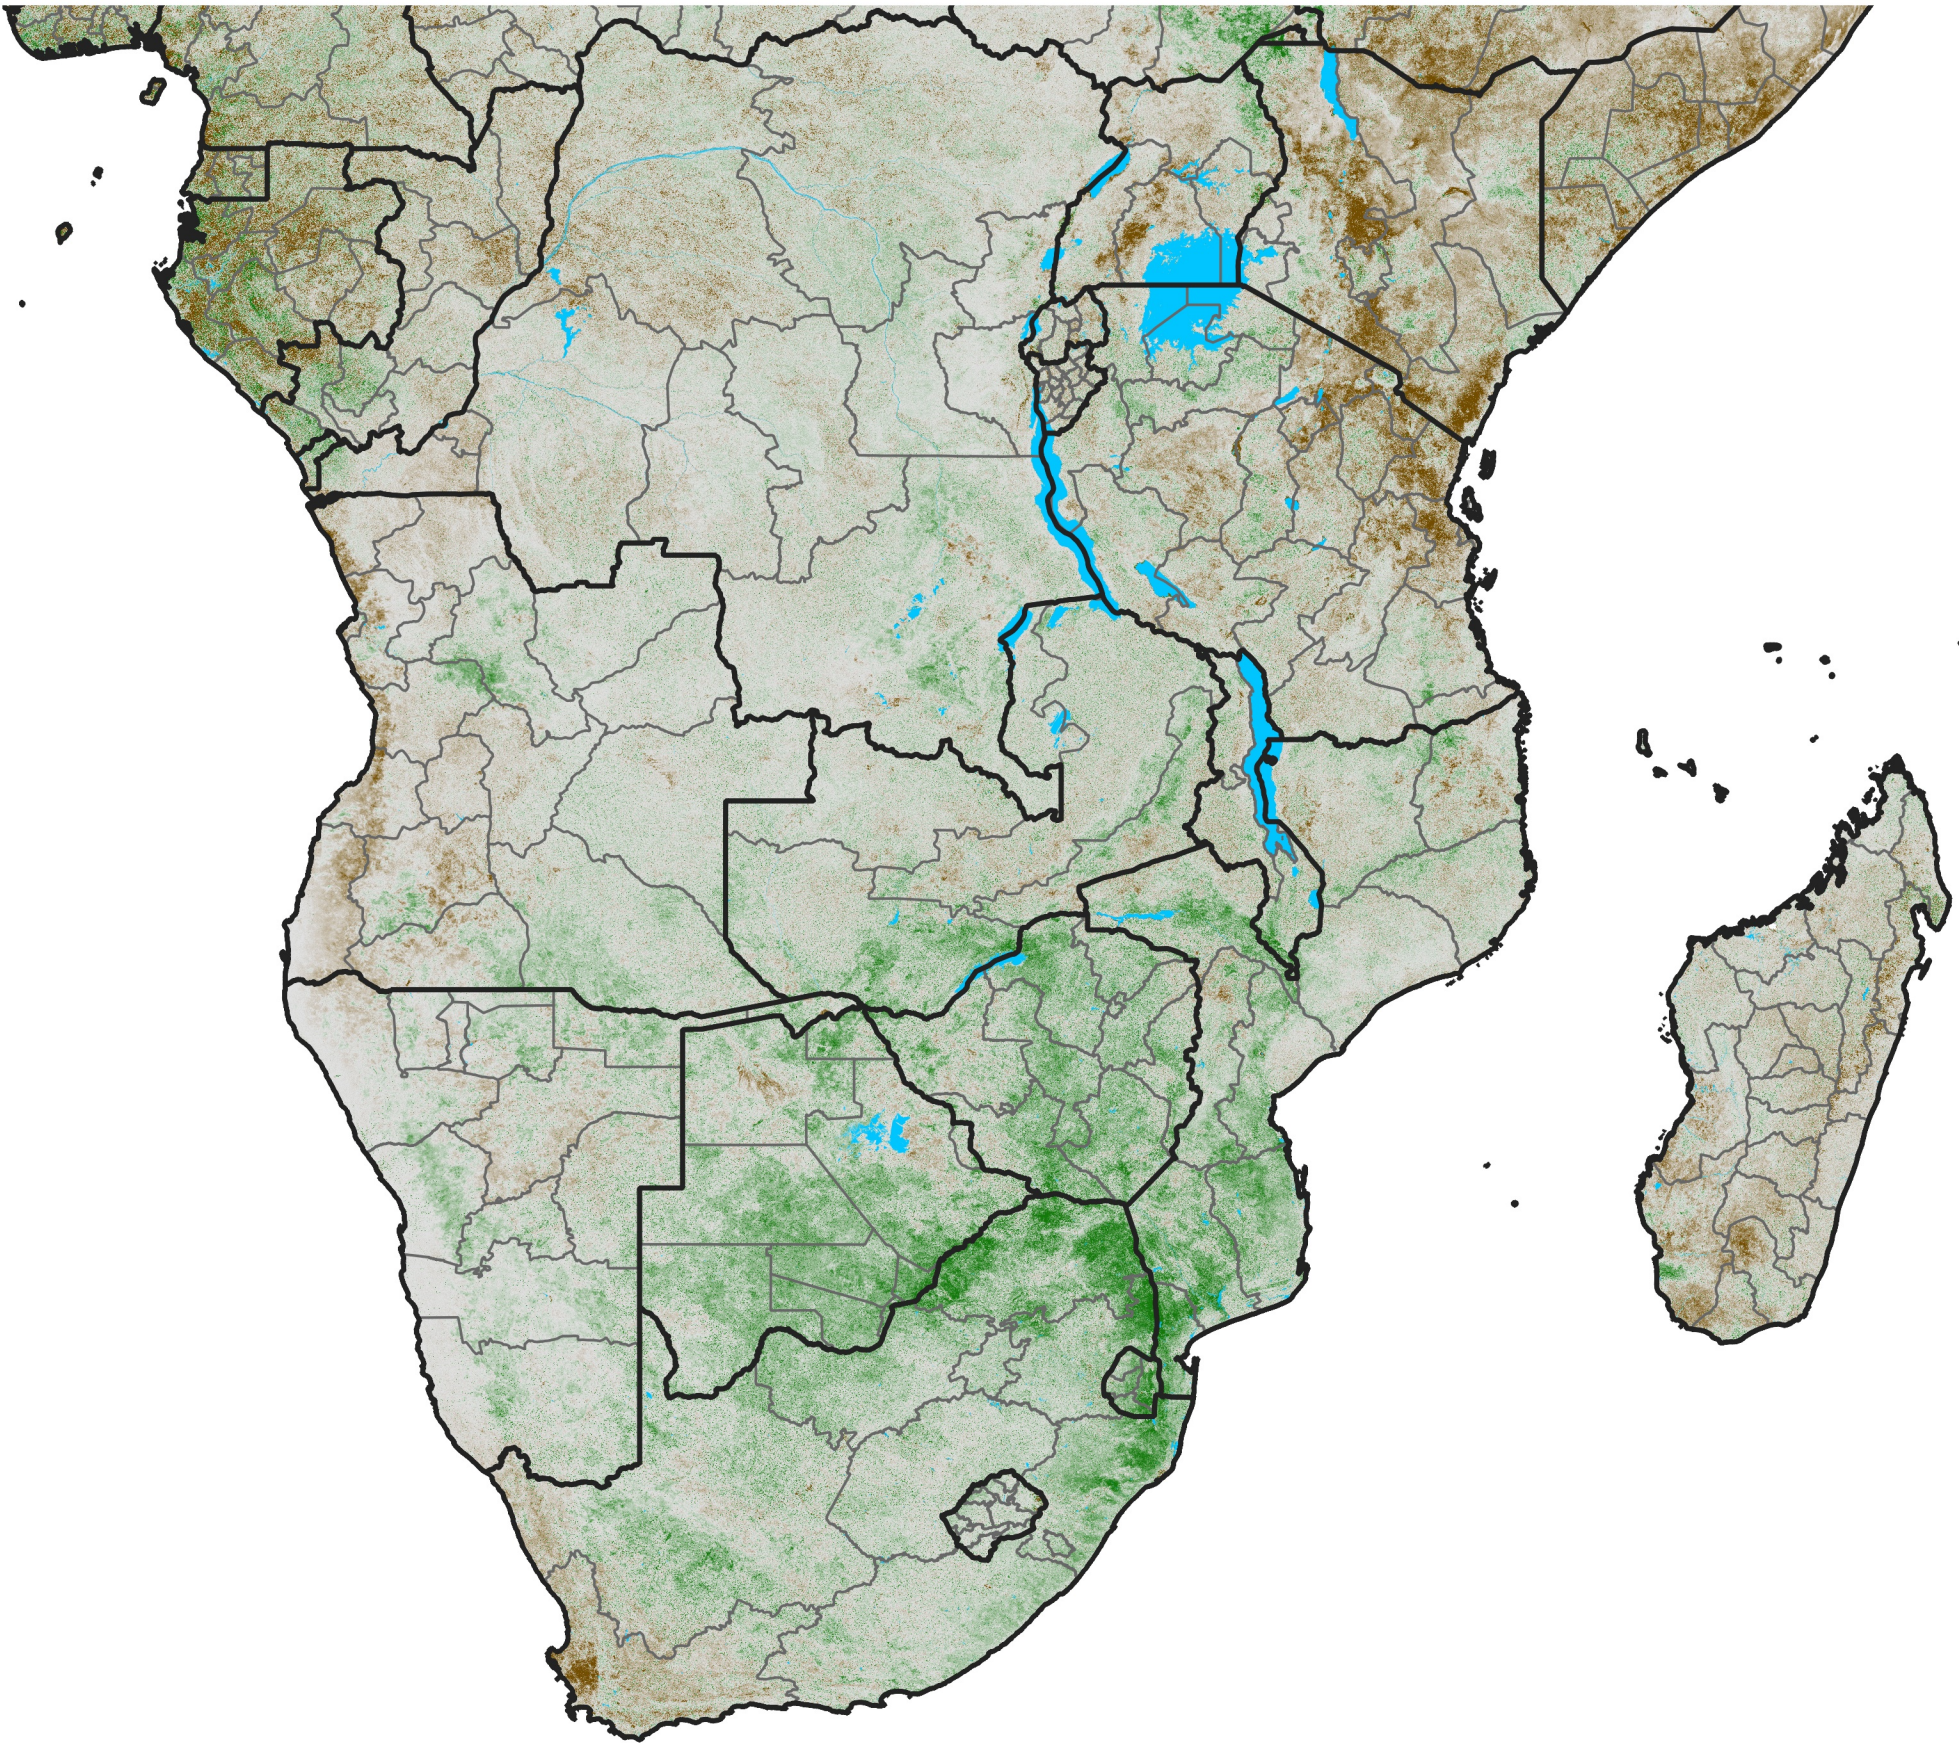

# Southern Africa

## NDVI Anomaly

2022 minus Mean (2012 - 2021)

Period 35 / Jun 16 - 25, 2022