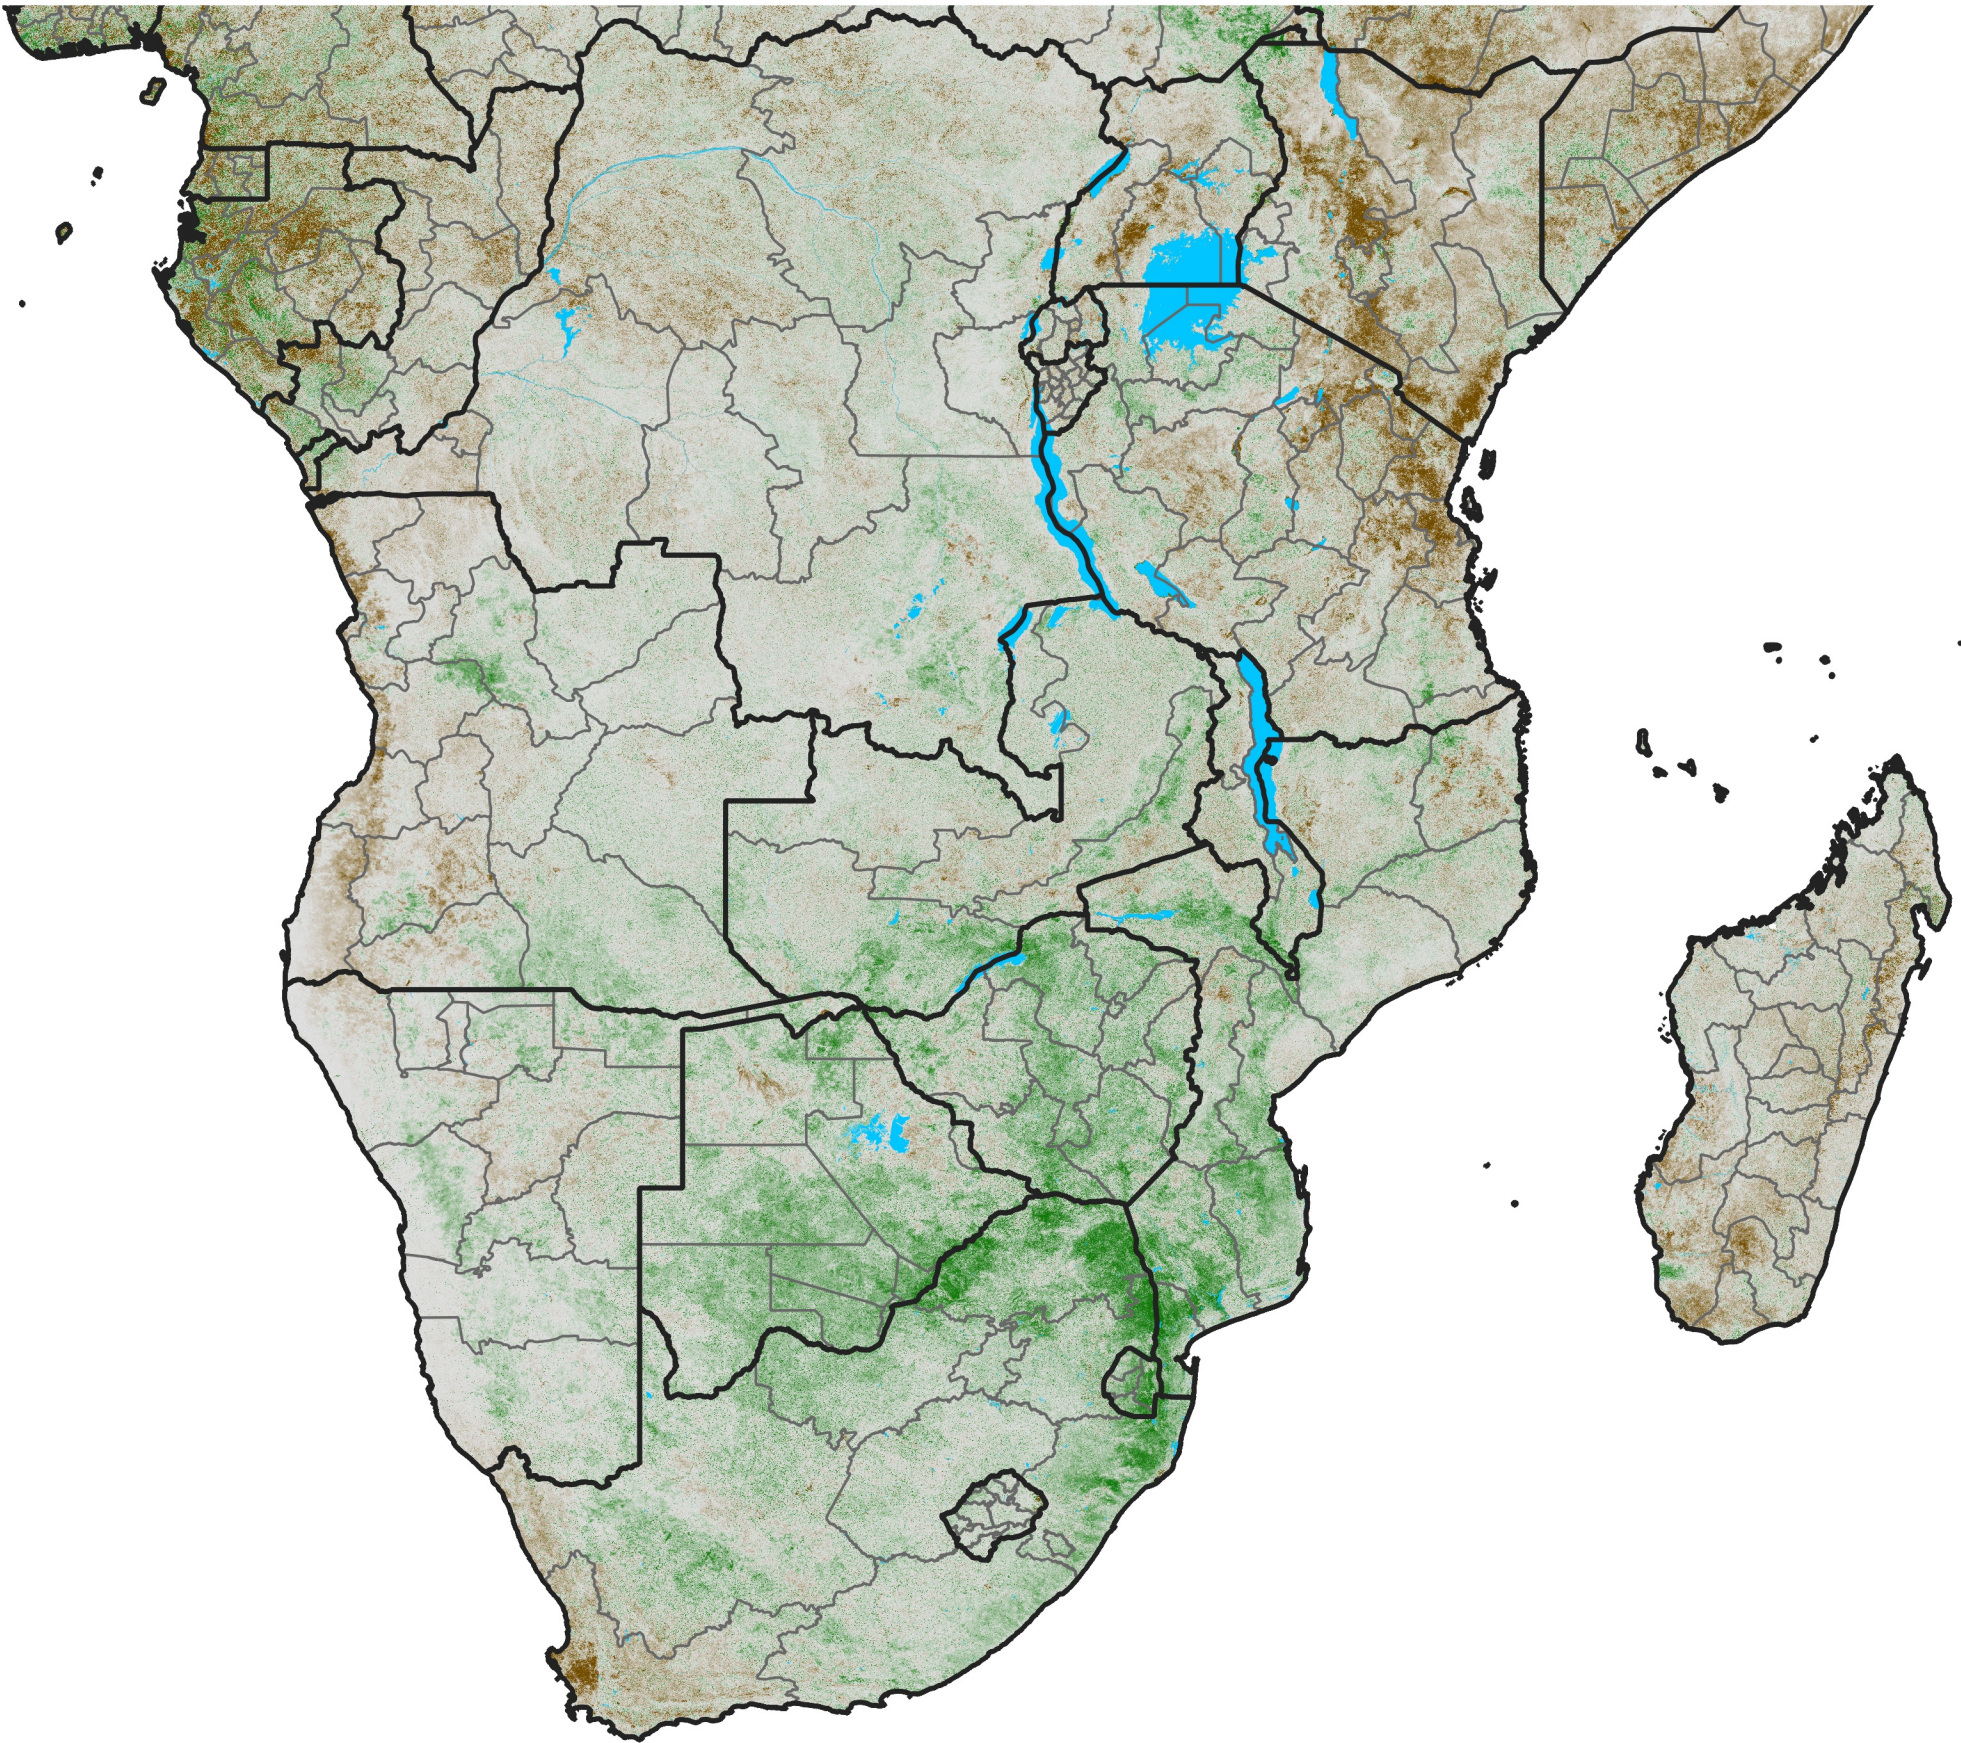

# Southern Africa

## NDVI Anomaly

2022 minus Mean (2012 - 2021)

Period 36 / Jun 21 - 30, 2022