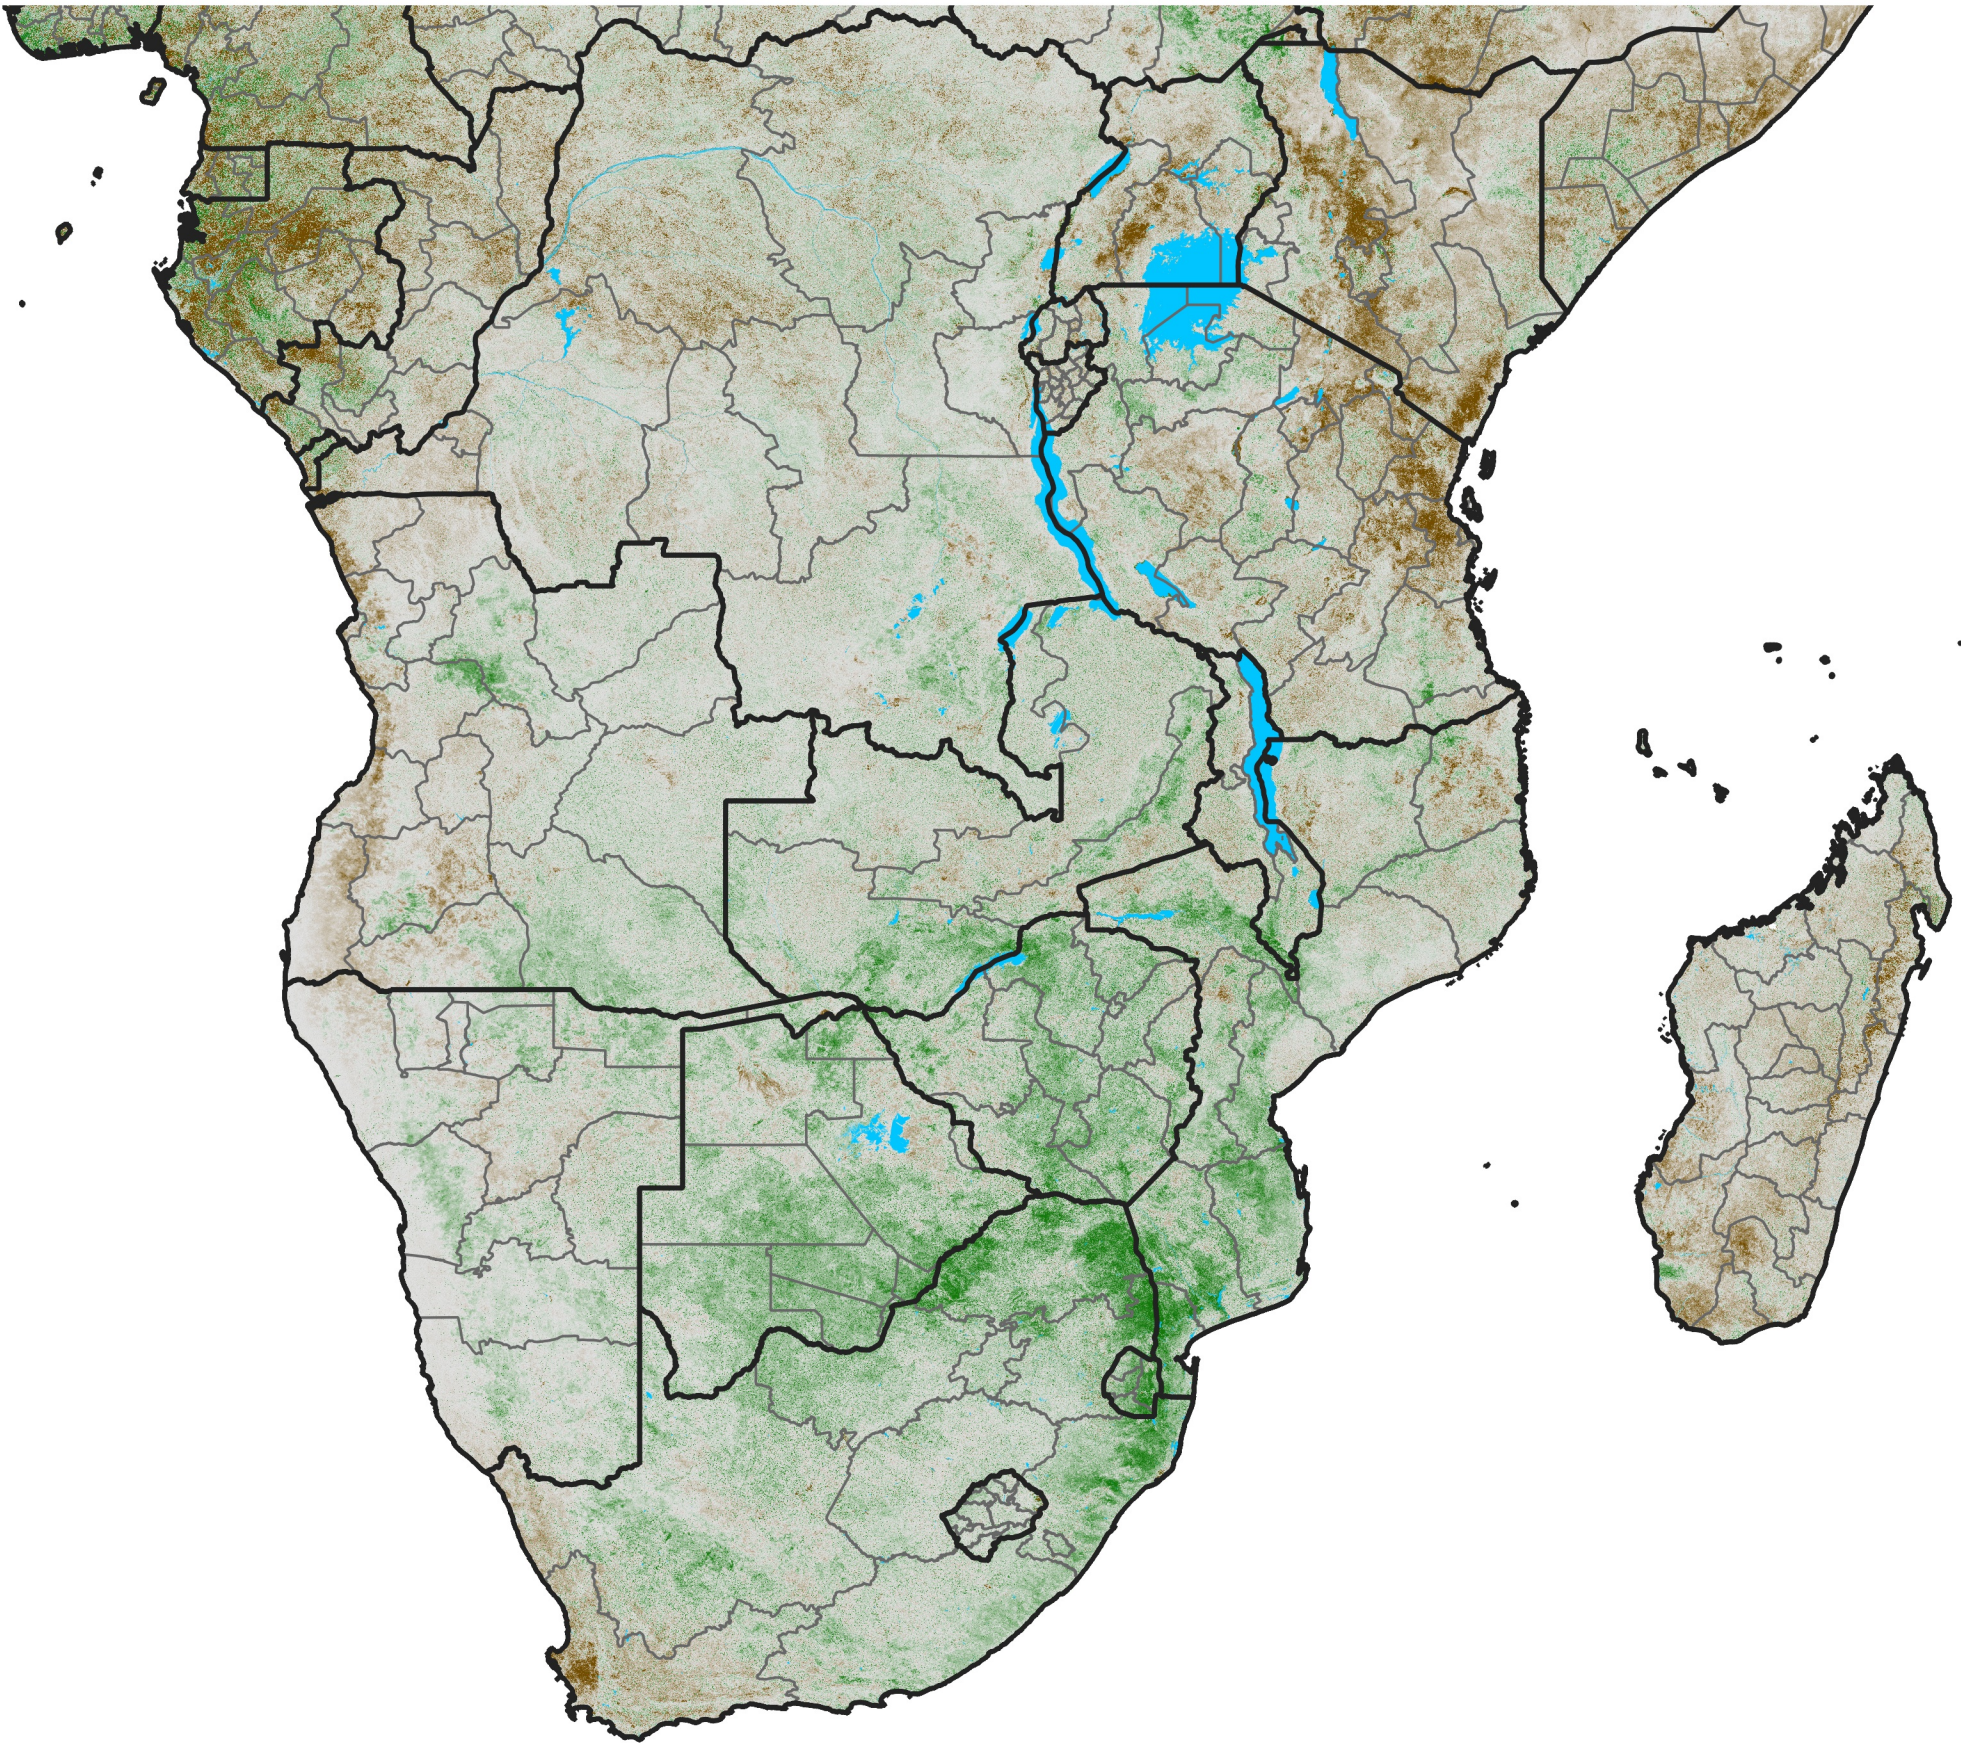

# Southern Africa

## NDVI Anomaly

2022 minus Mean (2012 - 2021)

Period 37 / Jun 26 - Jul 05, 2022