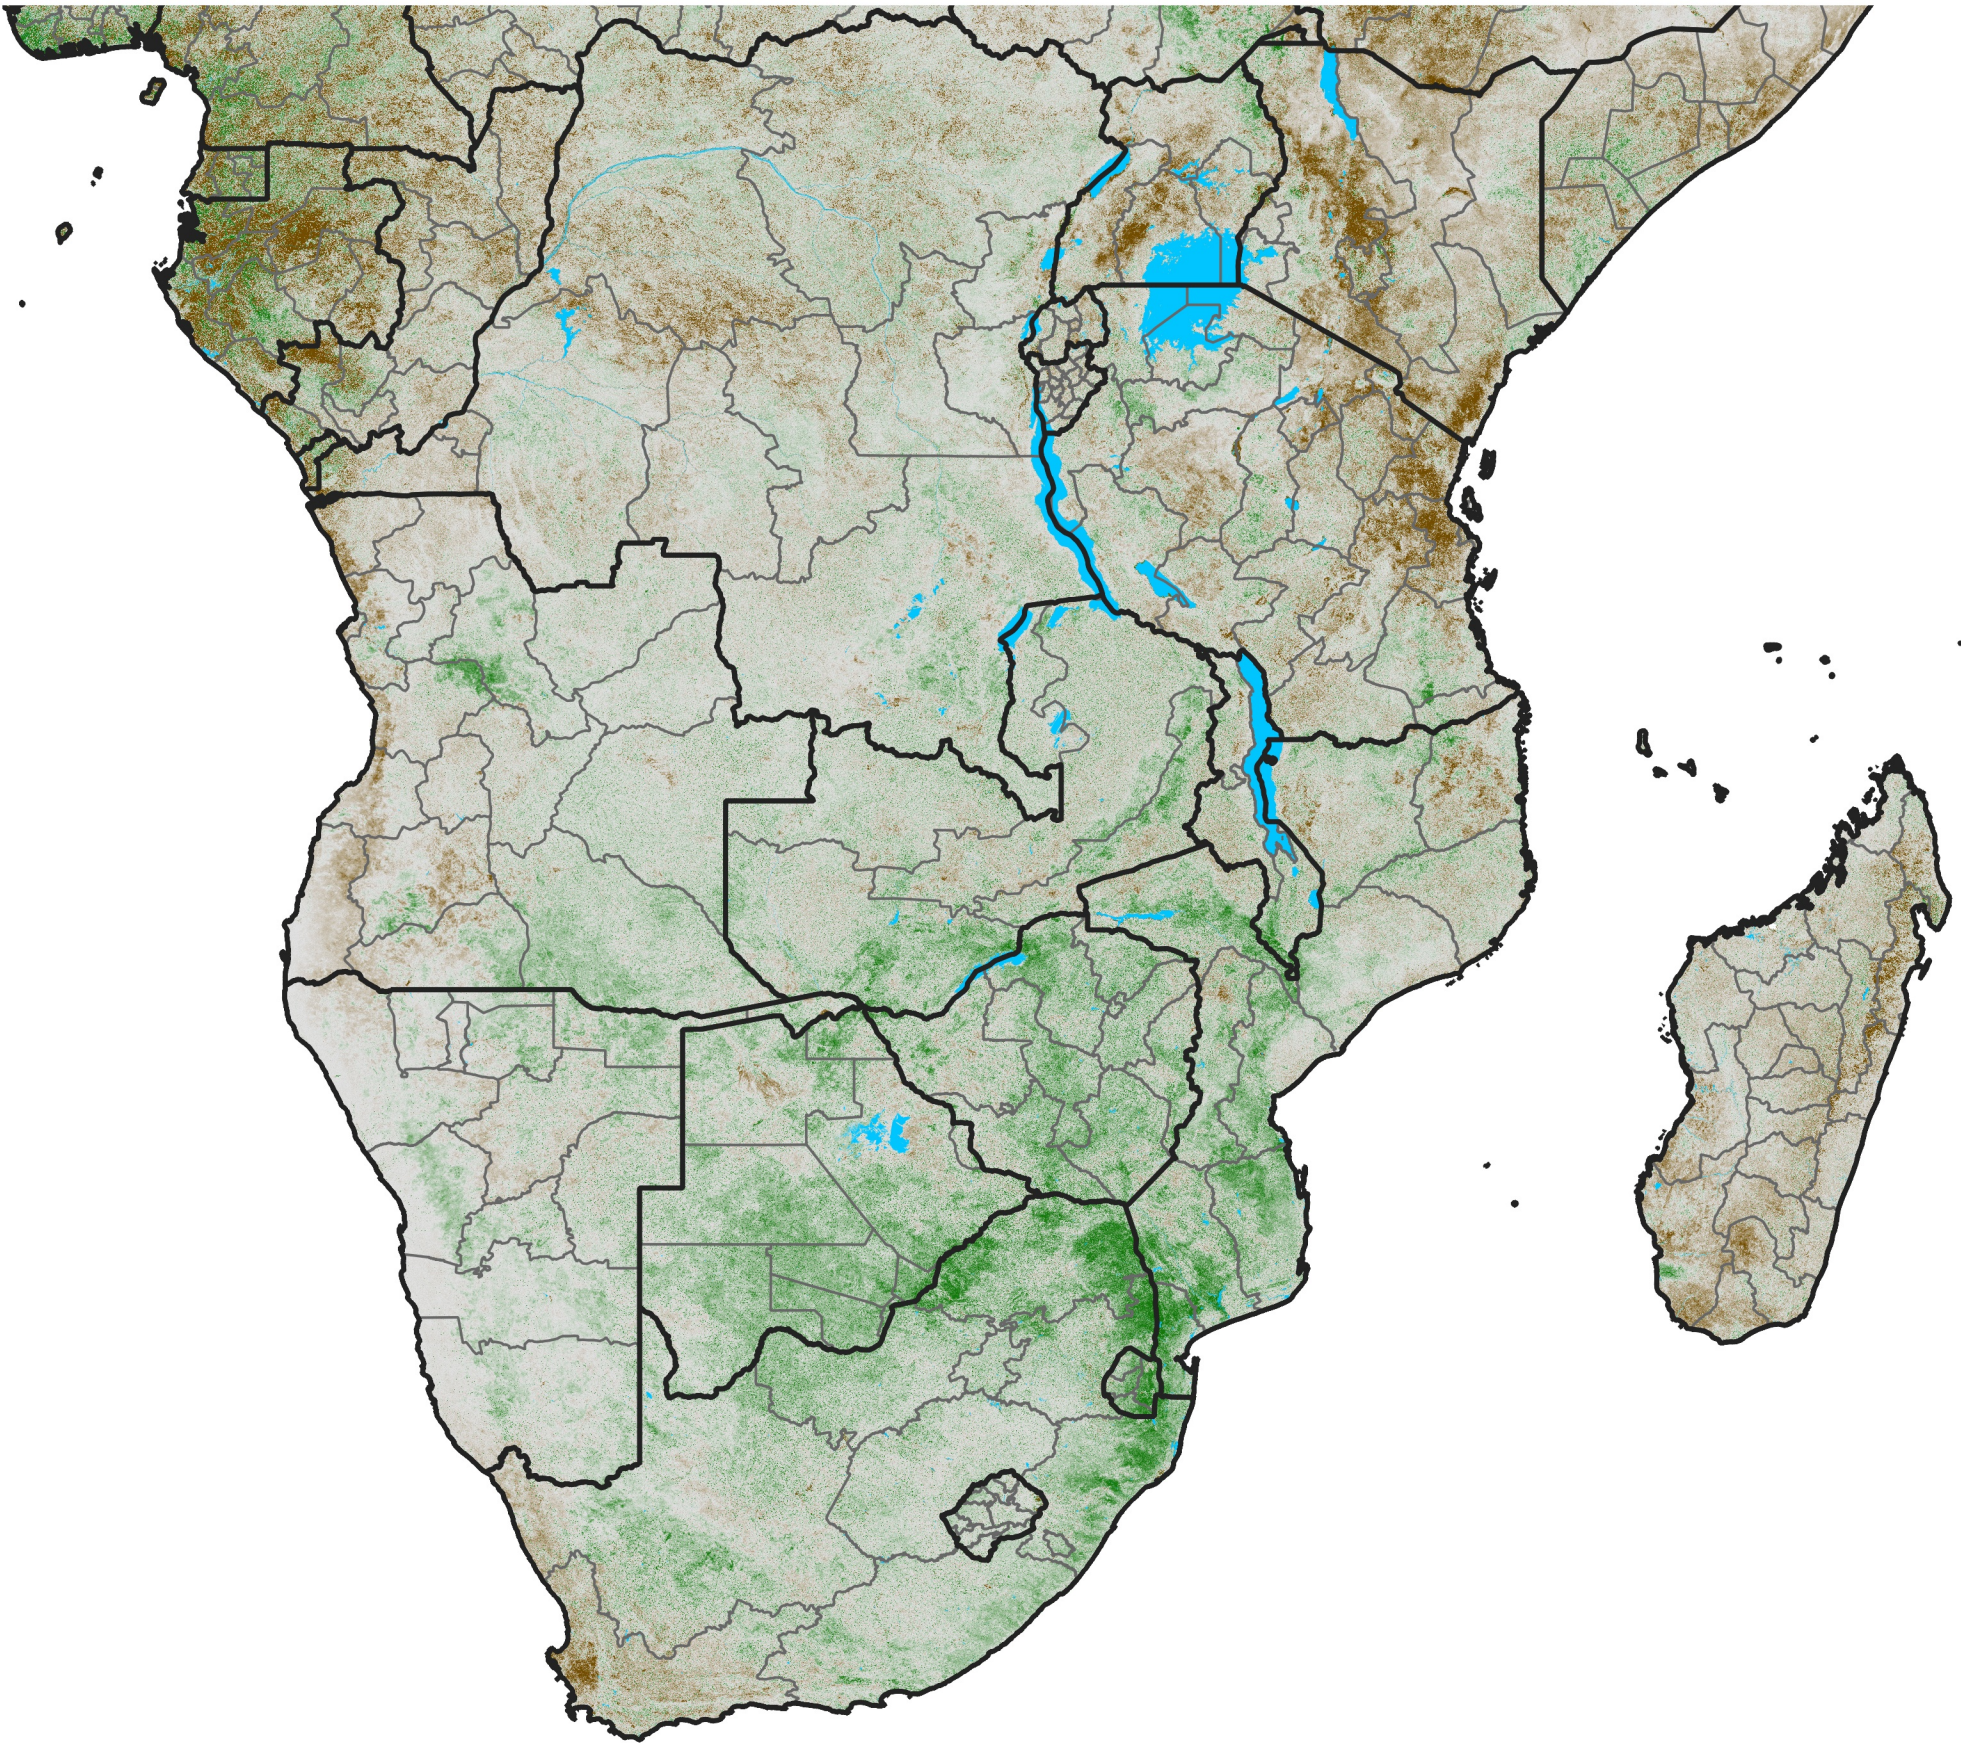

Southern Africa

NDVI Anomaly

2022 minus Mean (2012 - 2021)

Period 38 / Jul 01 - 10, 2022

NDVI Anomaly

< -0.3 -0.2 -0.1 -0.05 0.05 0.1 0.2 > 0.3

Negative

No Difference