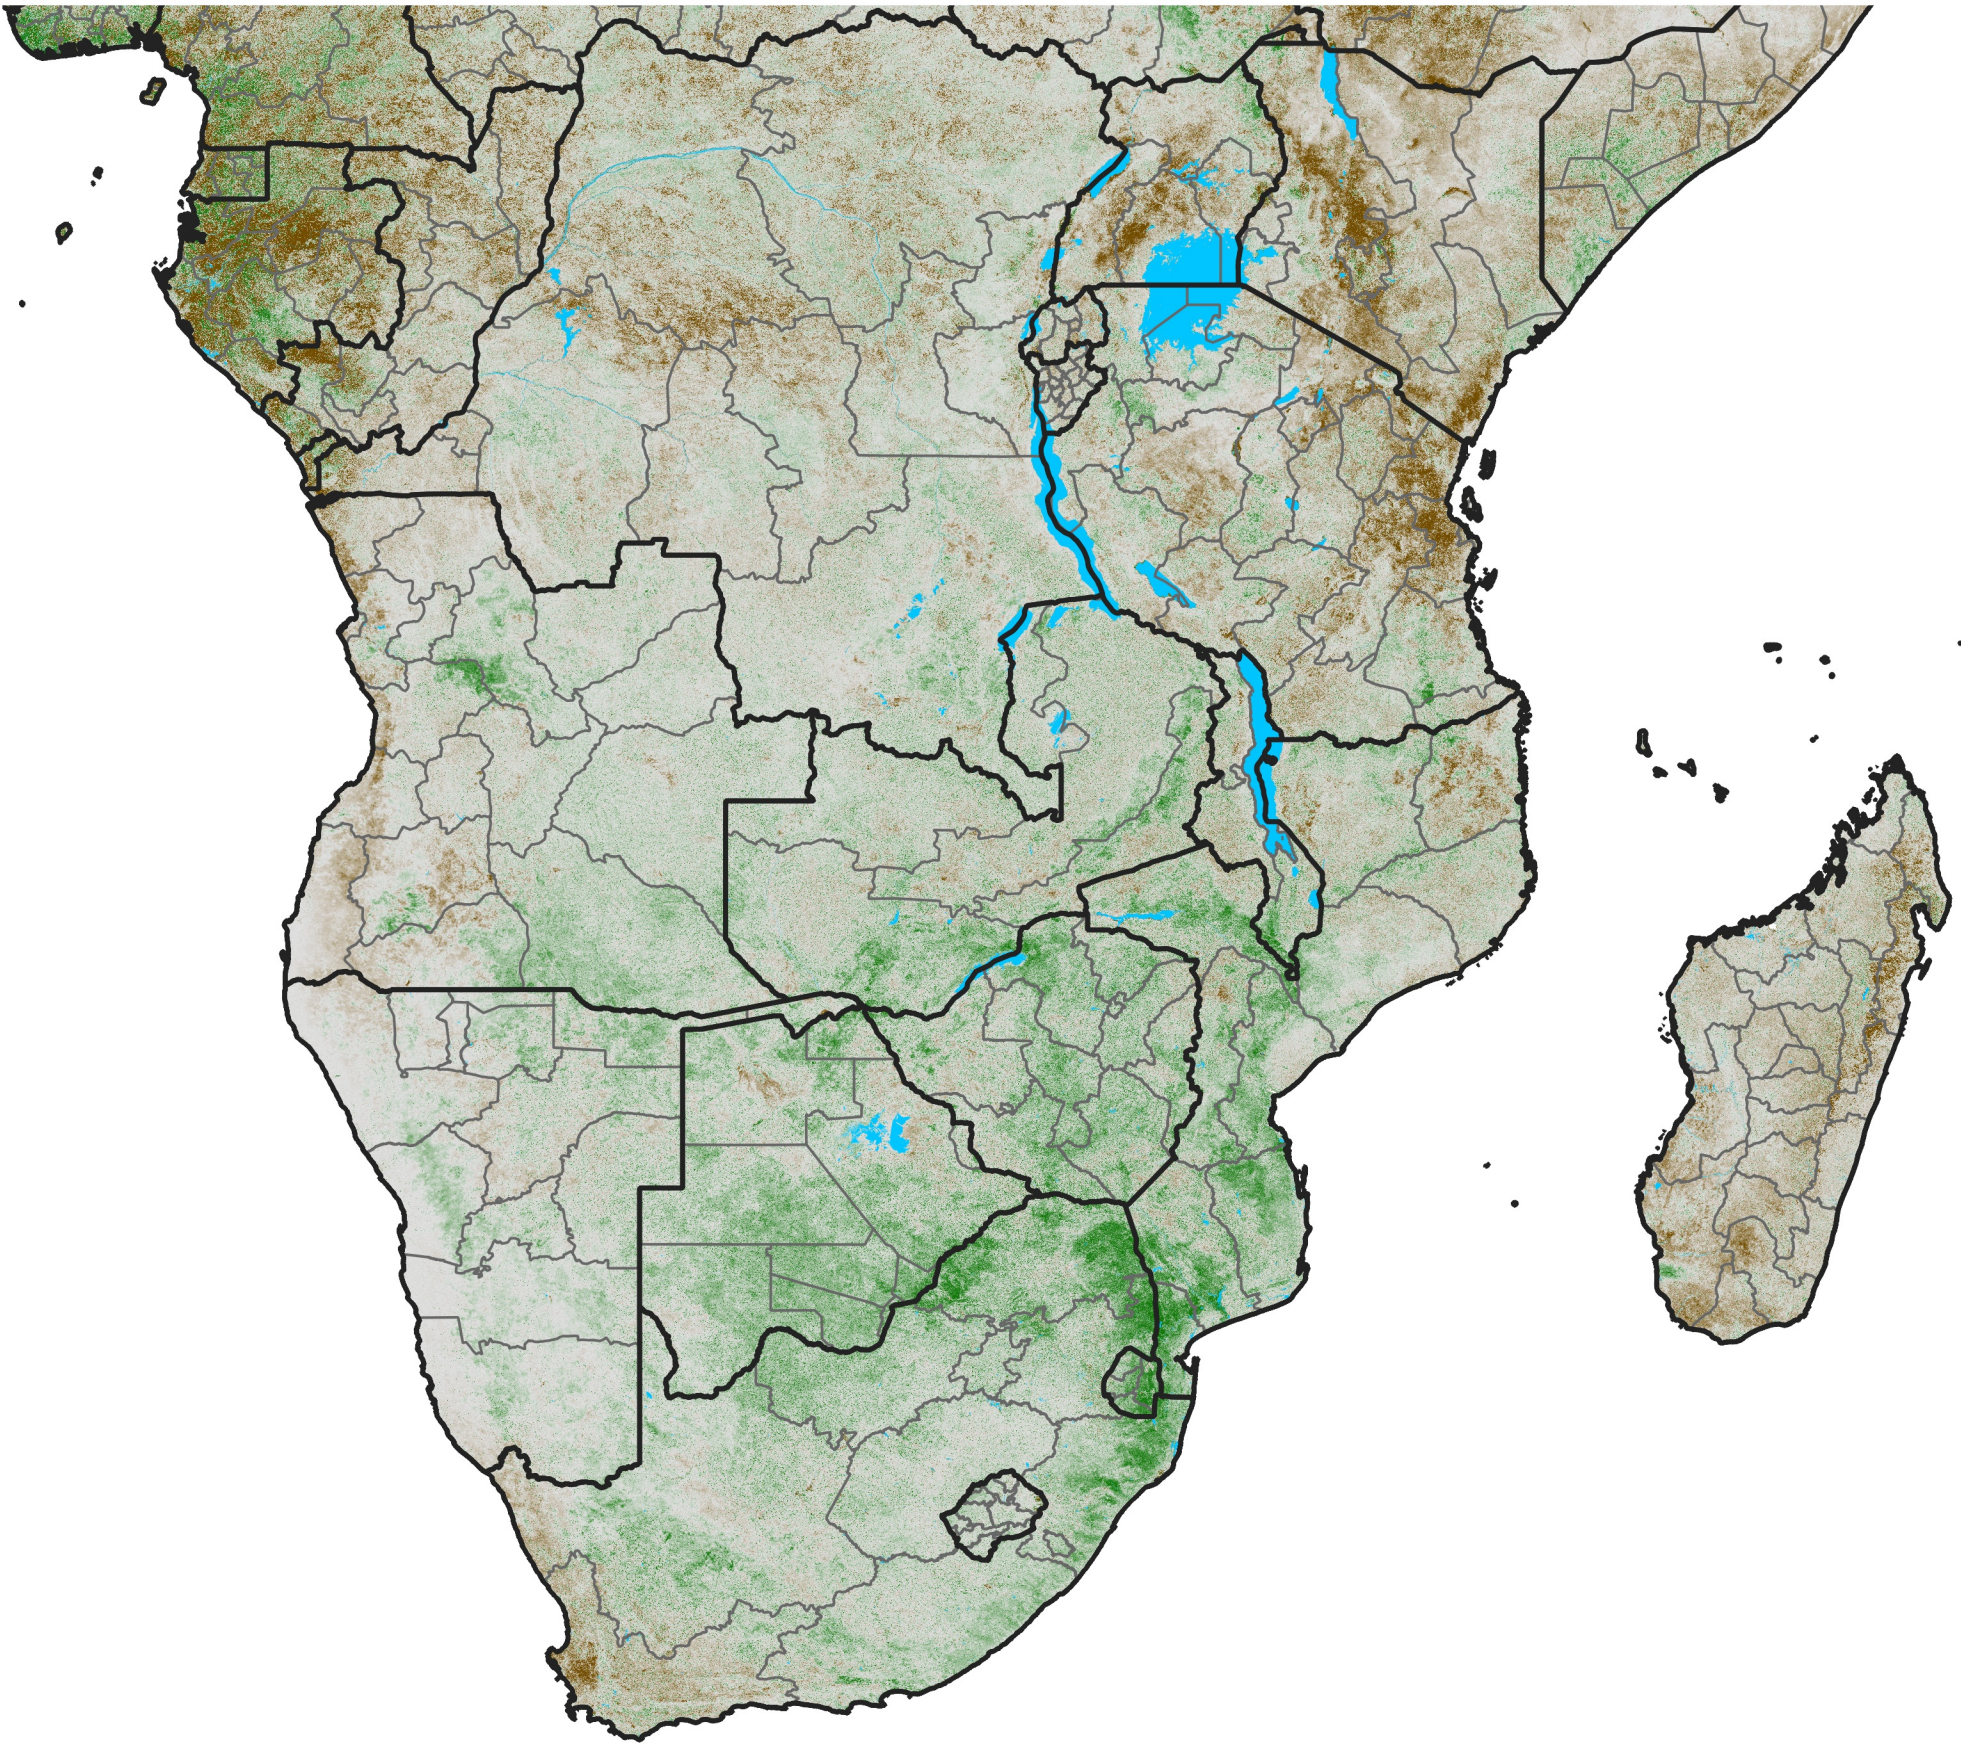

# Southern Africa

## NDVI Anomaly

2022 minus Mean (2012 - 2021)

Period 39 / Jul 06 - 15, 2022