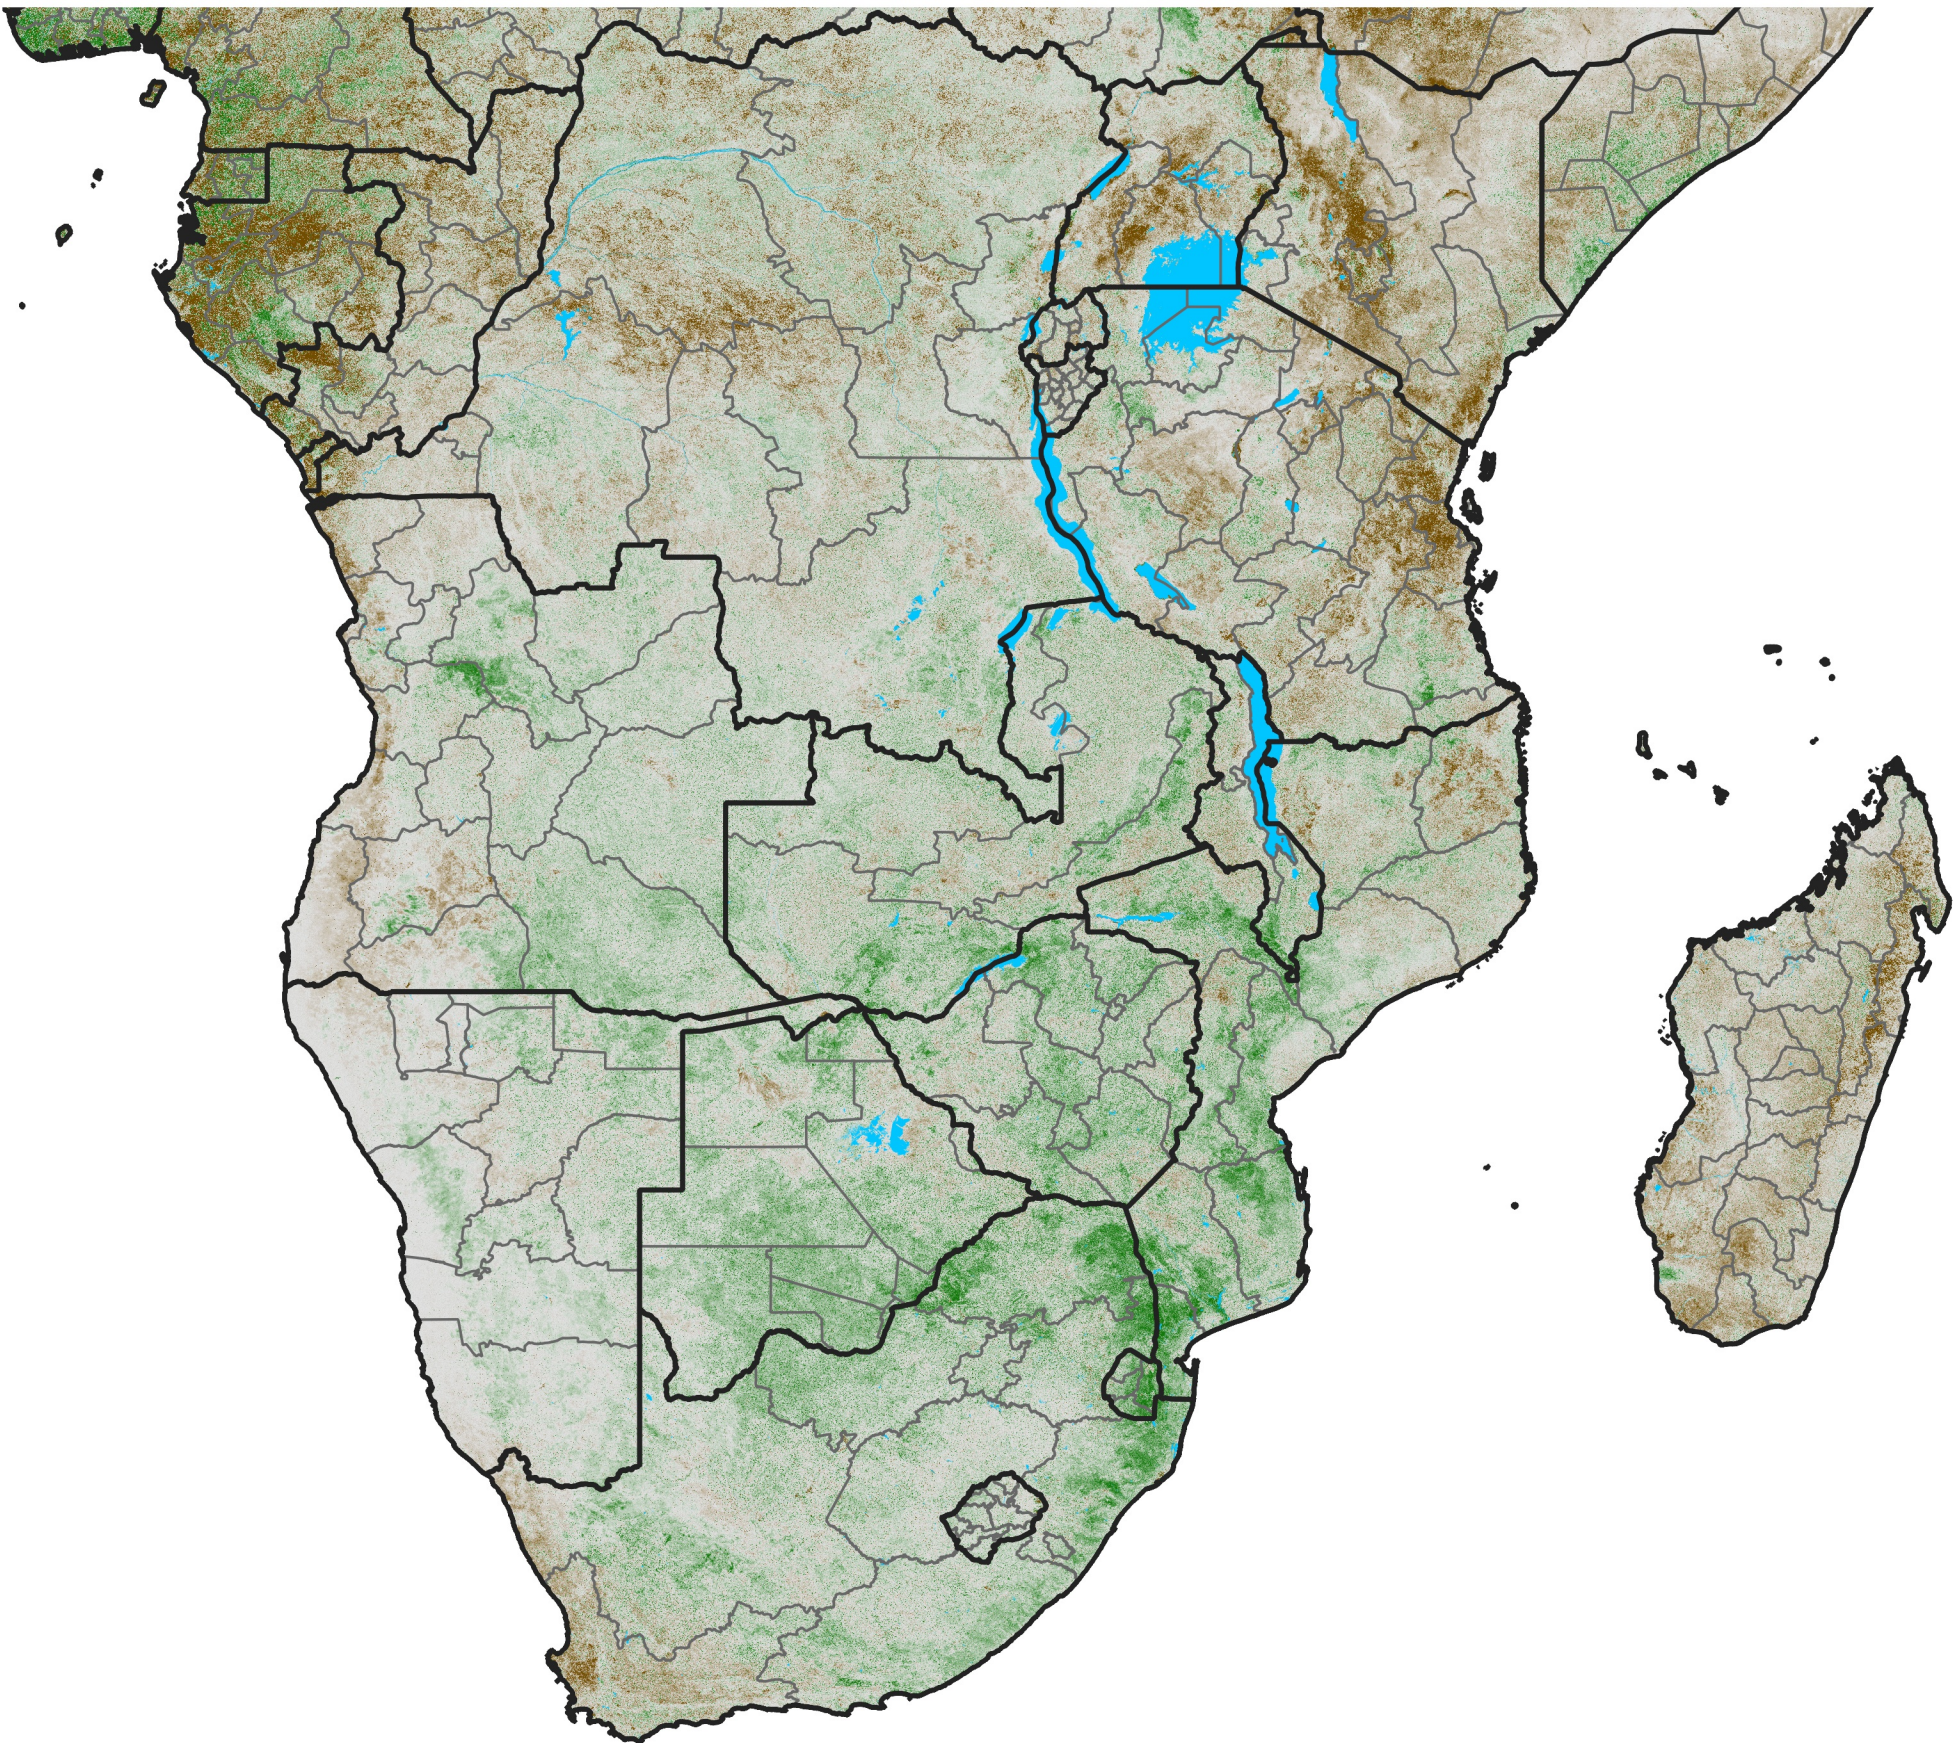

# Southern Africa

## NDVI Anomaly

2022 minus Mean (2012 - 2021)

Period 41 / Jul 16 - 25, 2022

### NDVI Anomaly

< -0.3   -0.2   -0.1   -0.05   0.05   0.1   0.2   >0.3

Negative

No Difference

Positive