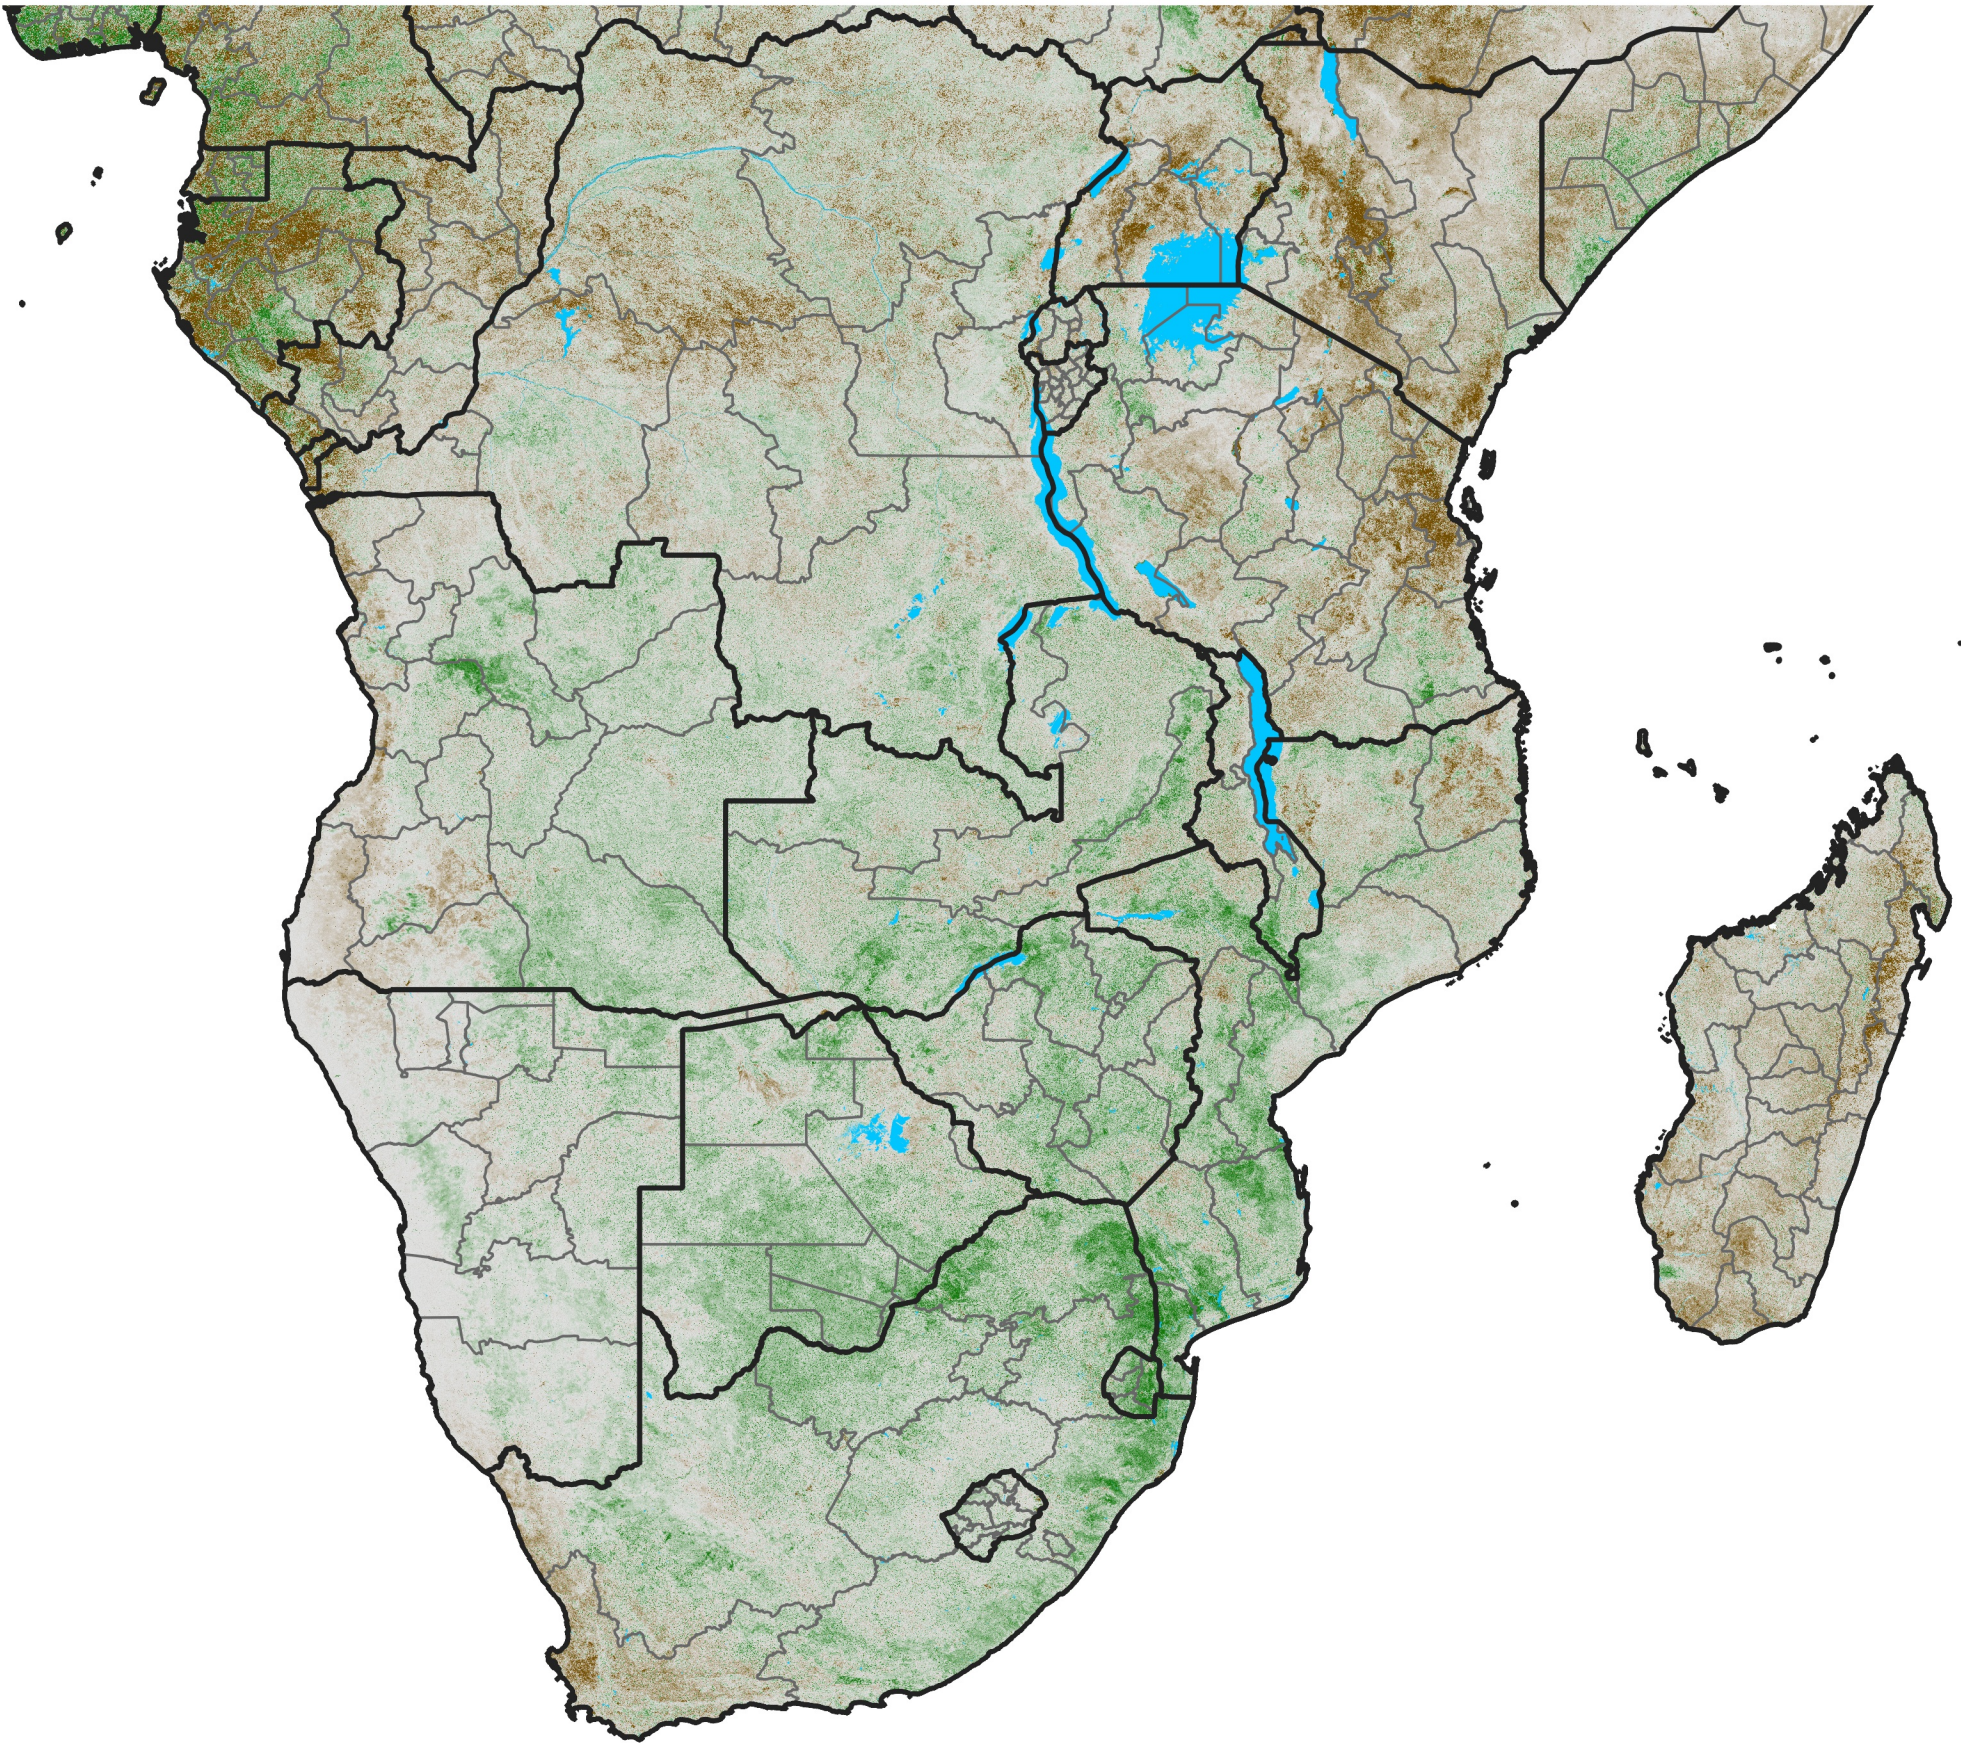

Southern Africa

NDVI Anomaly

2022 minus Mean (2012 - 2021)

Period 42 / Jul 21 - 31, 2022

NDVI Anomaly

< -0.3 -0.2 -0.1 -0.05 0.05 0.1 0.2 >0.3

Negative

No Difference