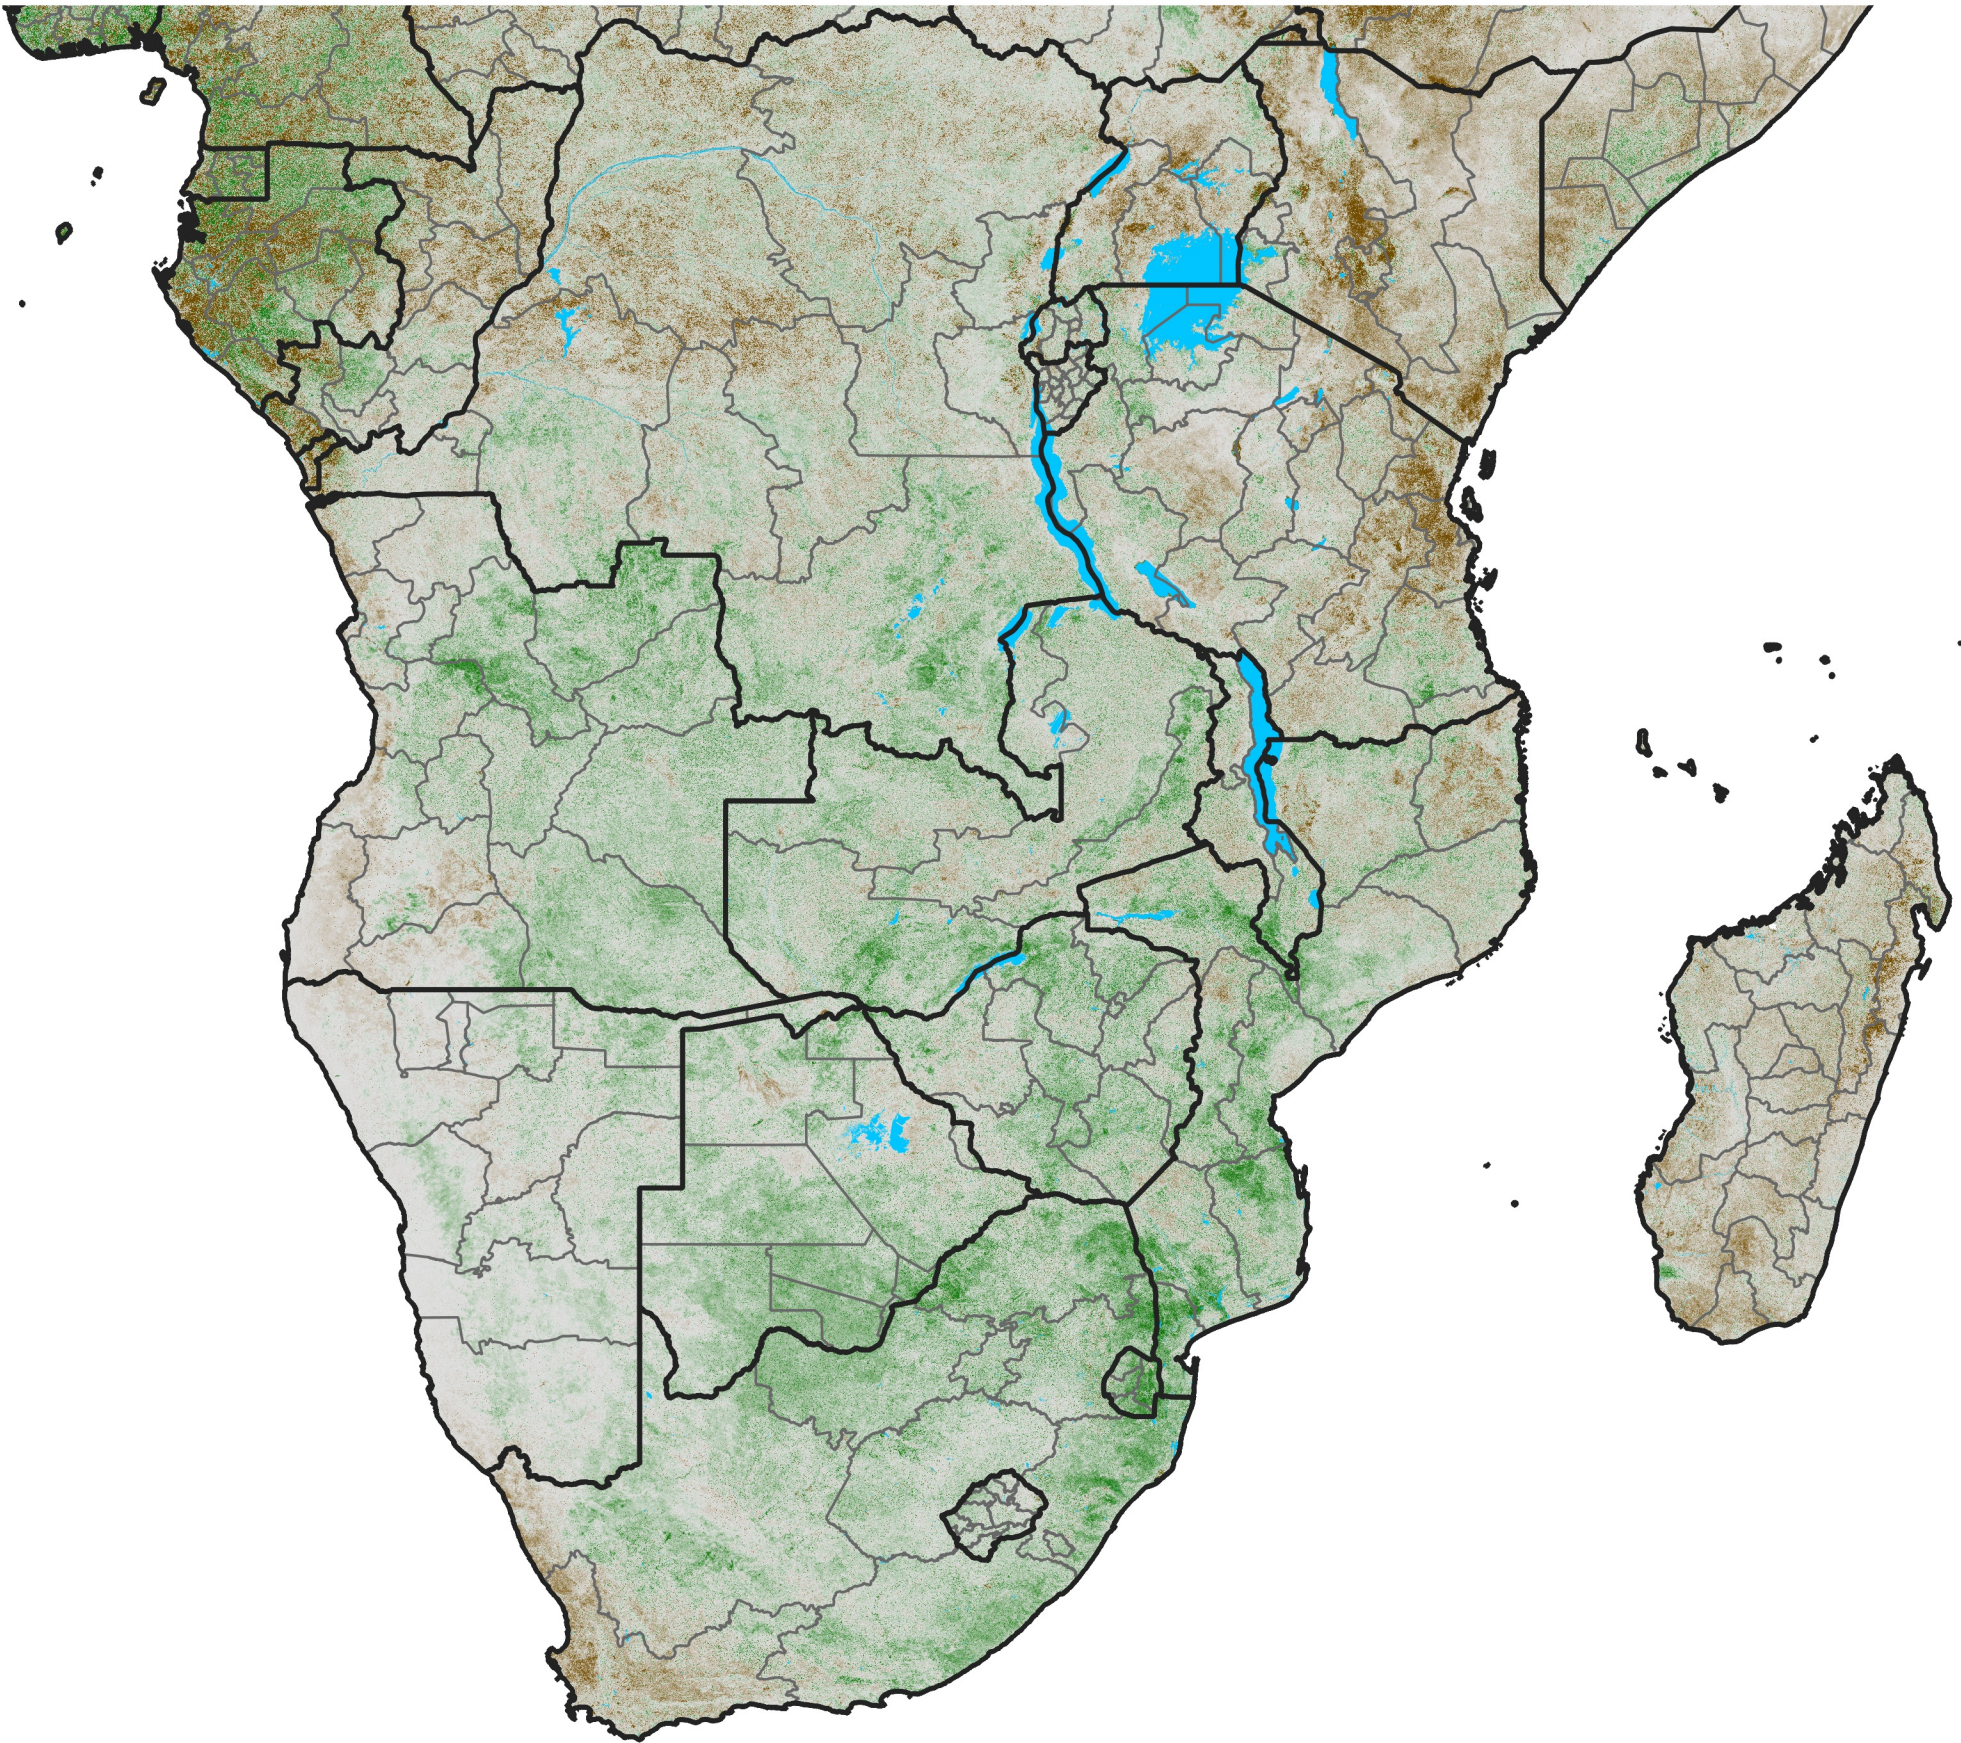

Southern Africa

NDVI Anomaly

2022 minus Mean (2012 - 2021)

Period 44 / Aug 01 - 10, 2022

NDVI Anomaly

< -0.3 -0.2 -0.1 -0.05 0.05 0.1 0.2 >0.3

Negative

No Difference