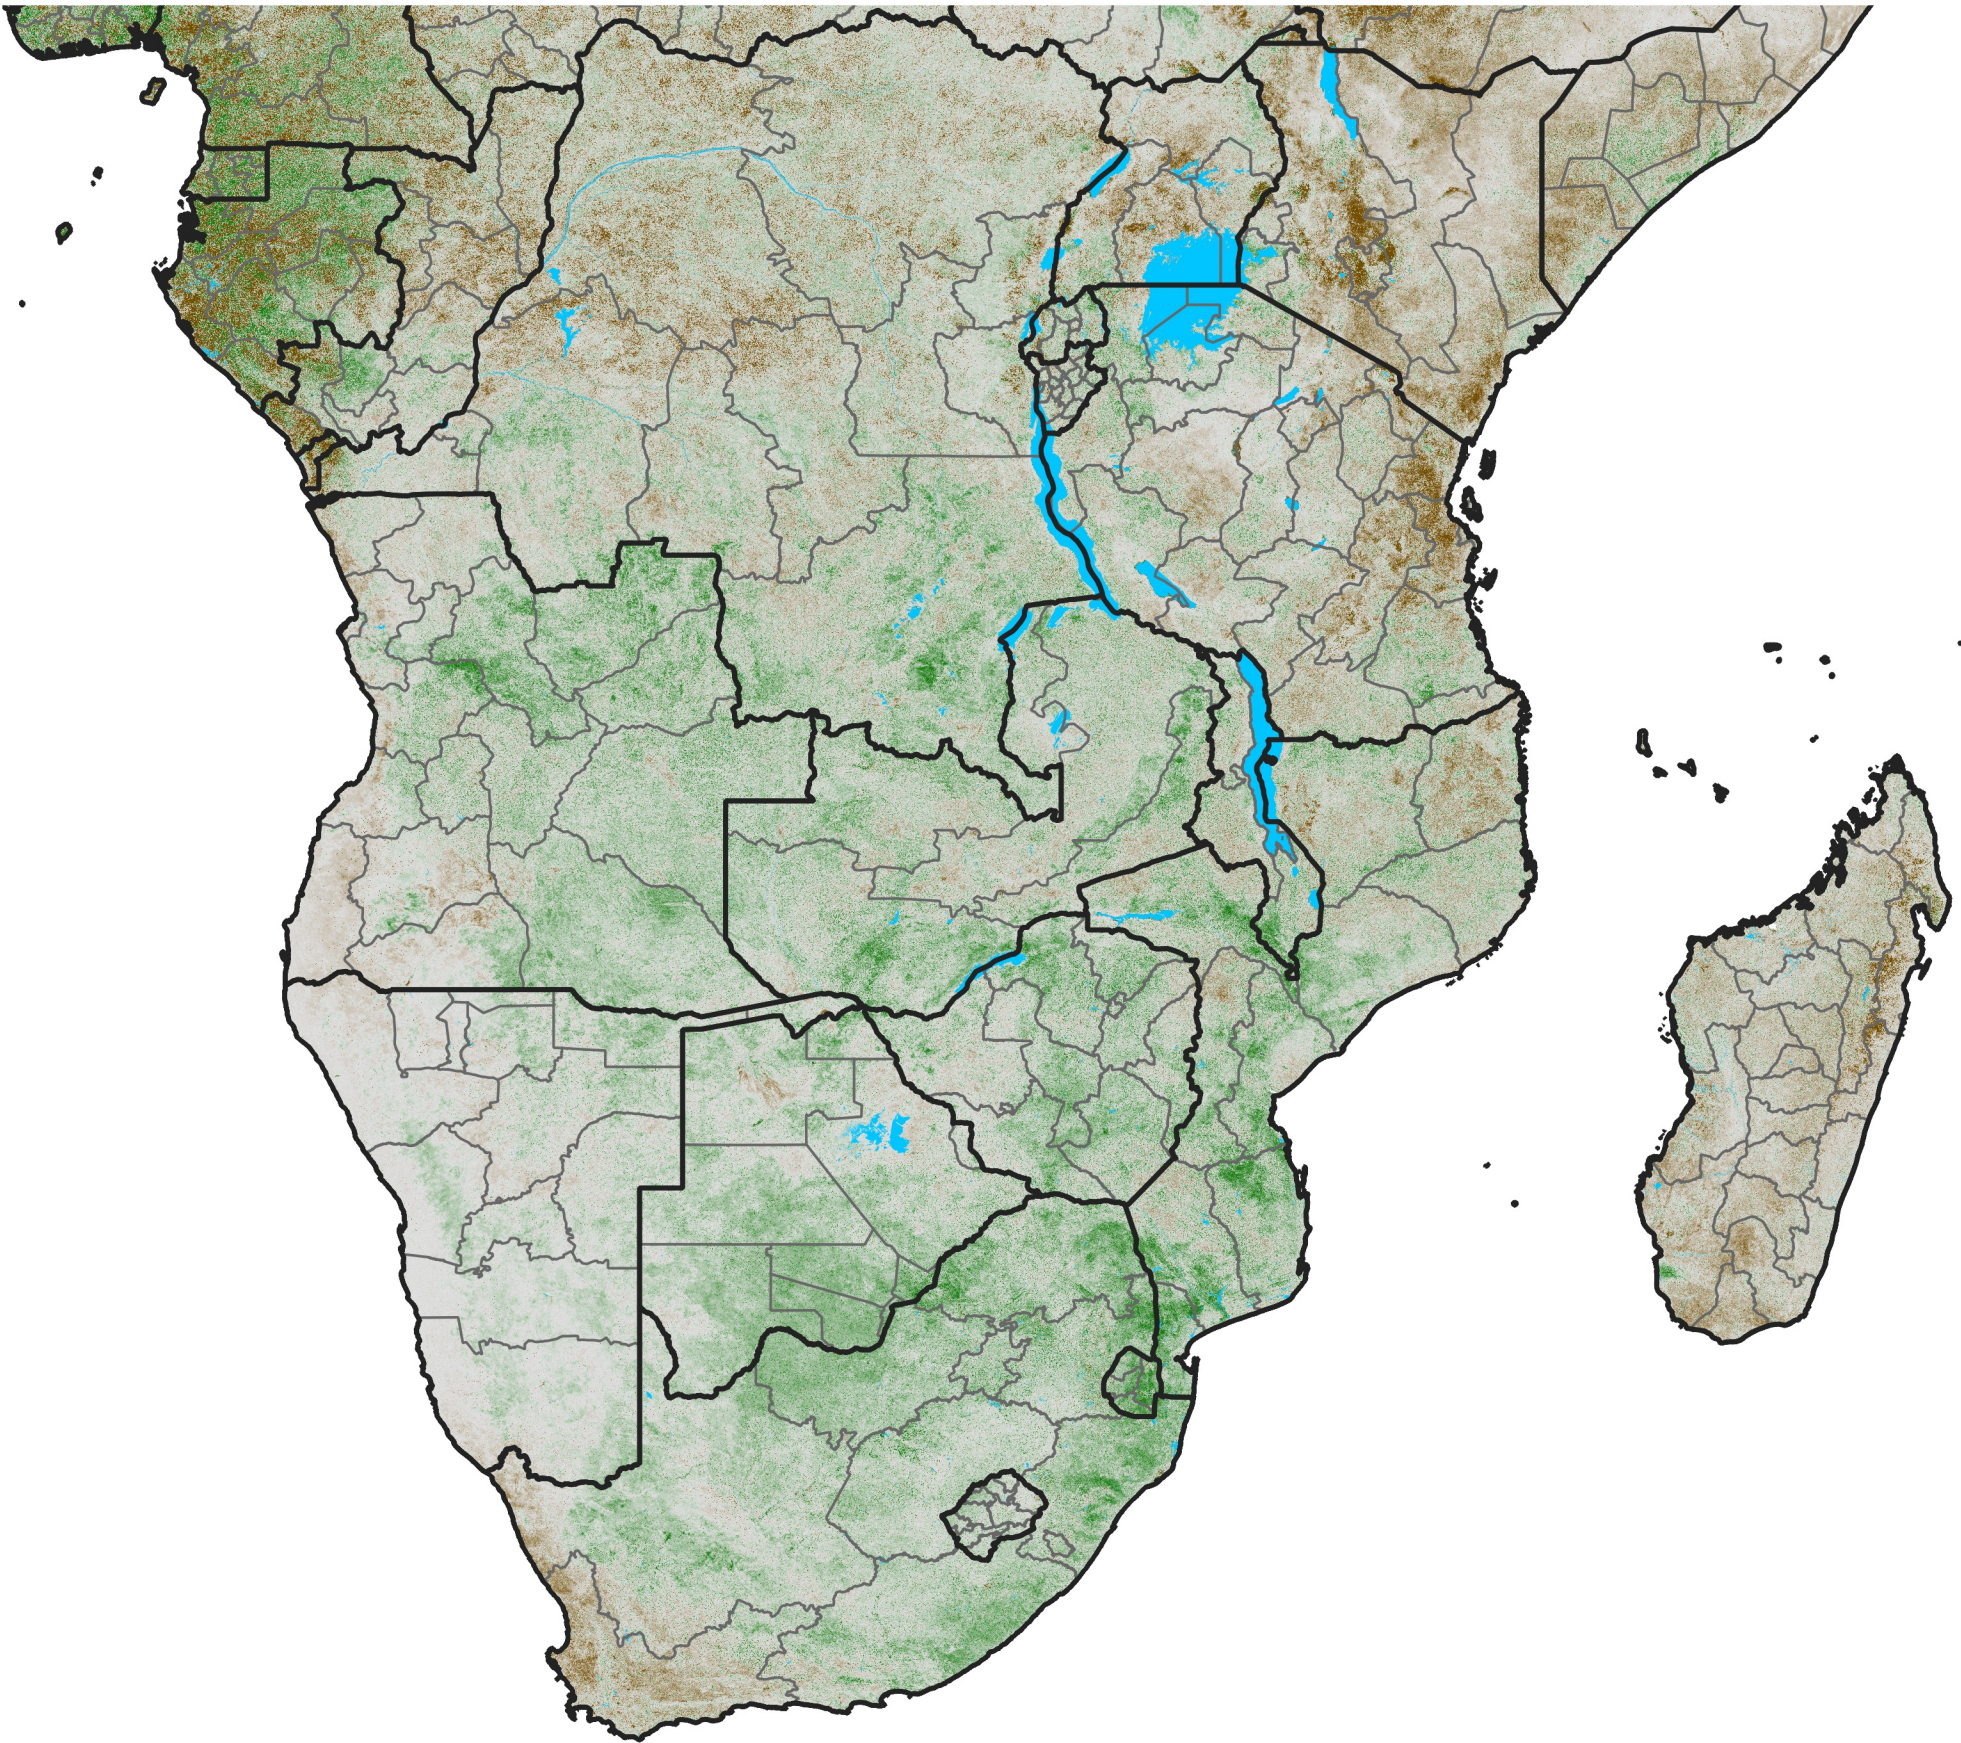

Southern Africa

NDVI Anomaly

2022 minus Mean (2012 - 2021)

Period 45 / Aug 06 - 15, 2022

NDVI Anomaly

< -0.3 -0.2 -0.1 -0.05 0.05 0.1 0.2 >0.3

Negative

No Difference