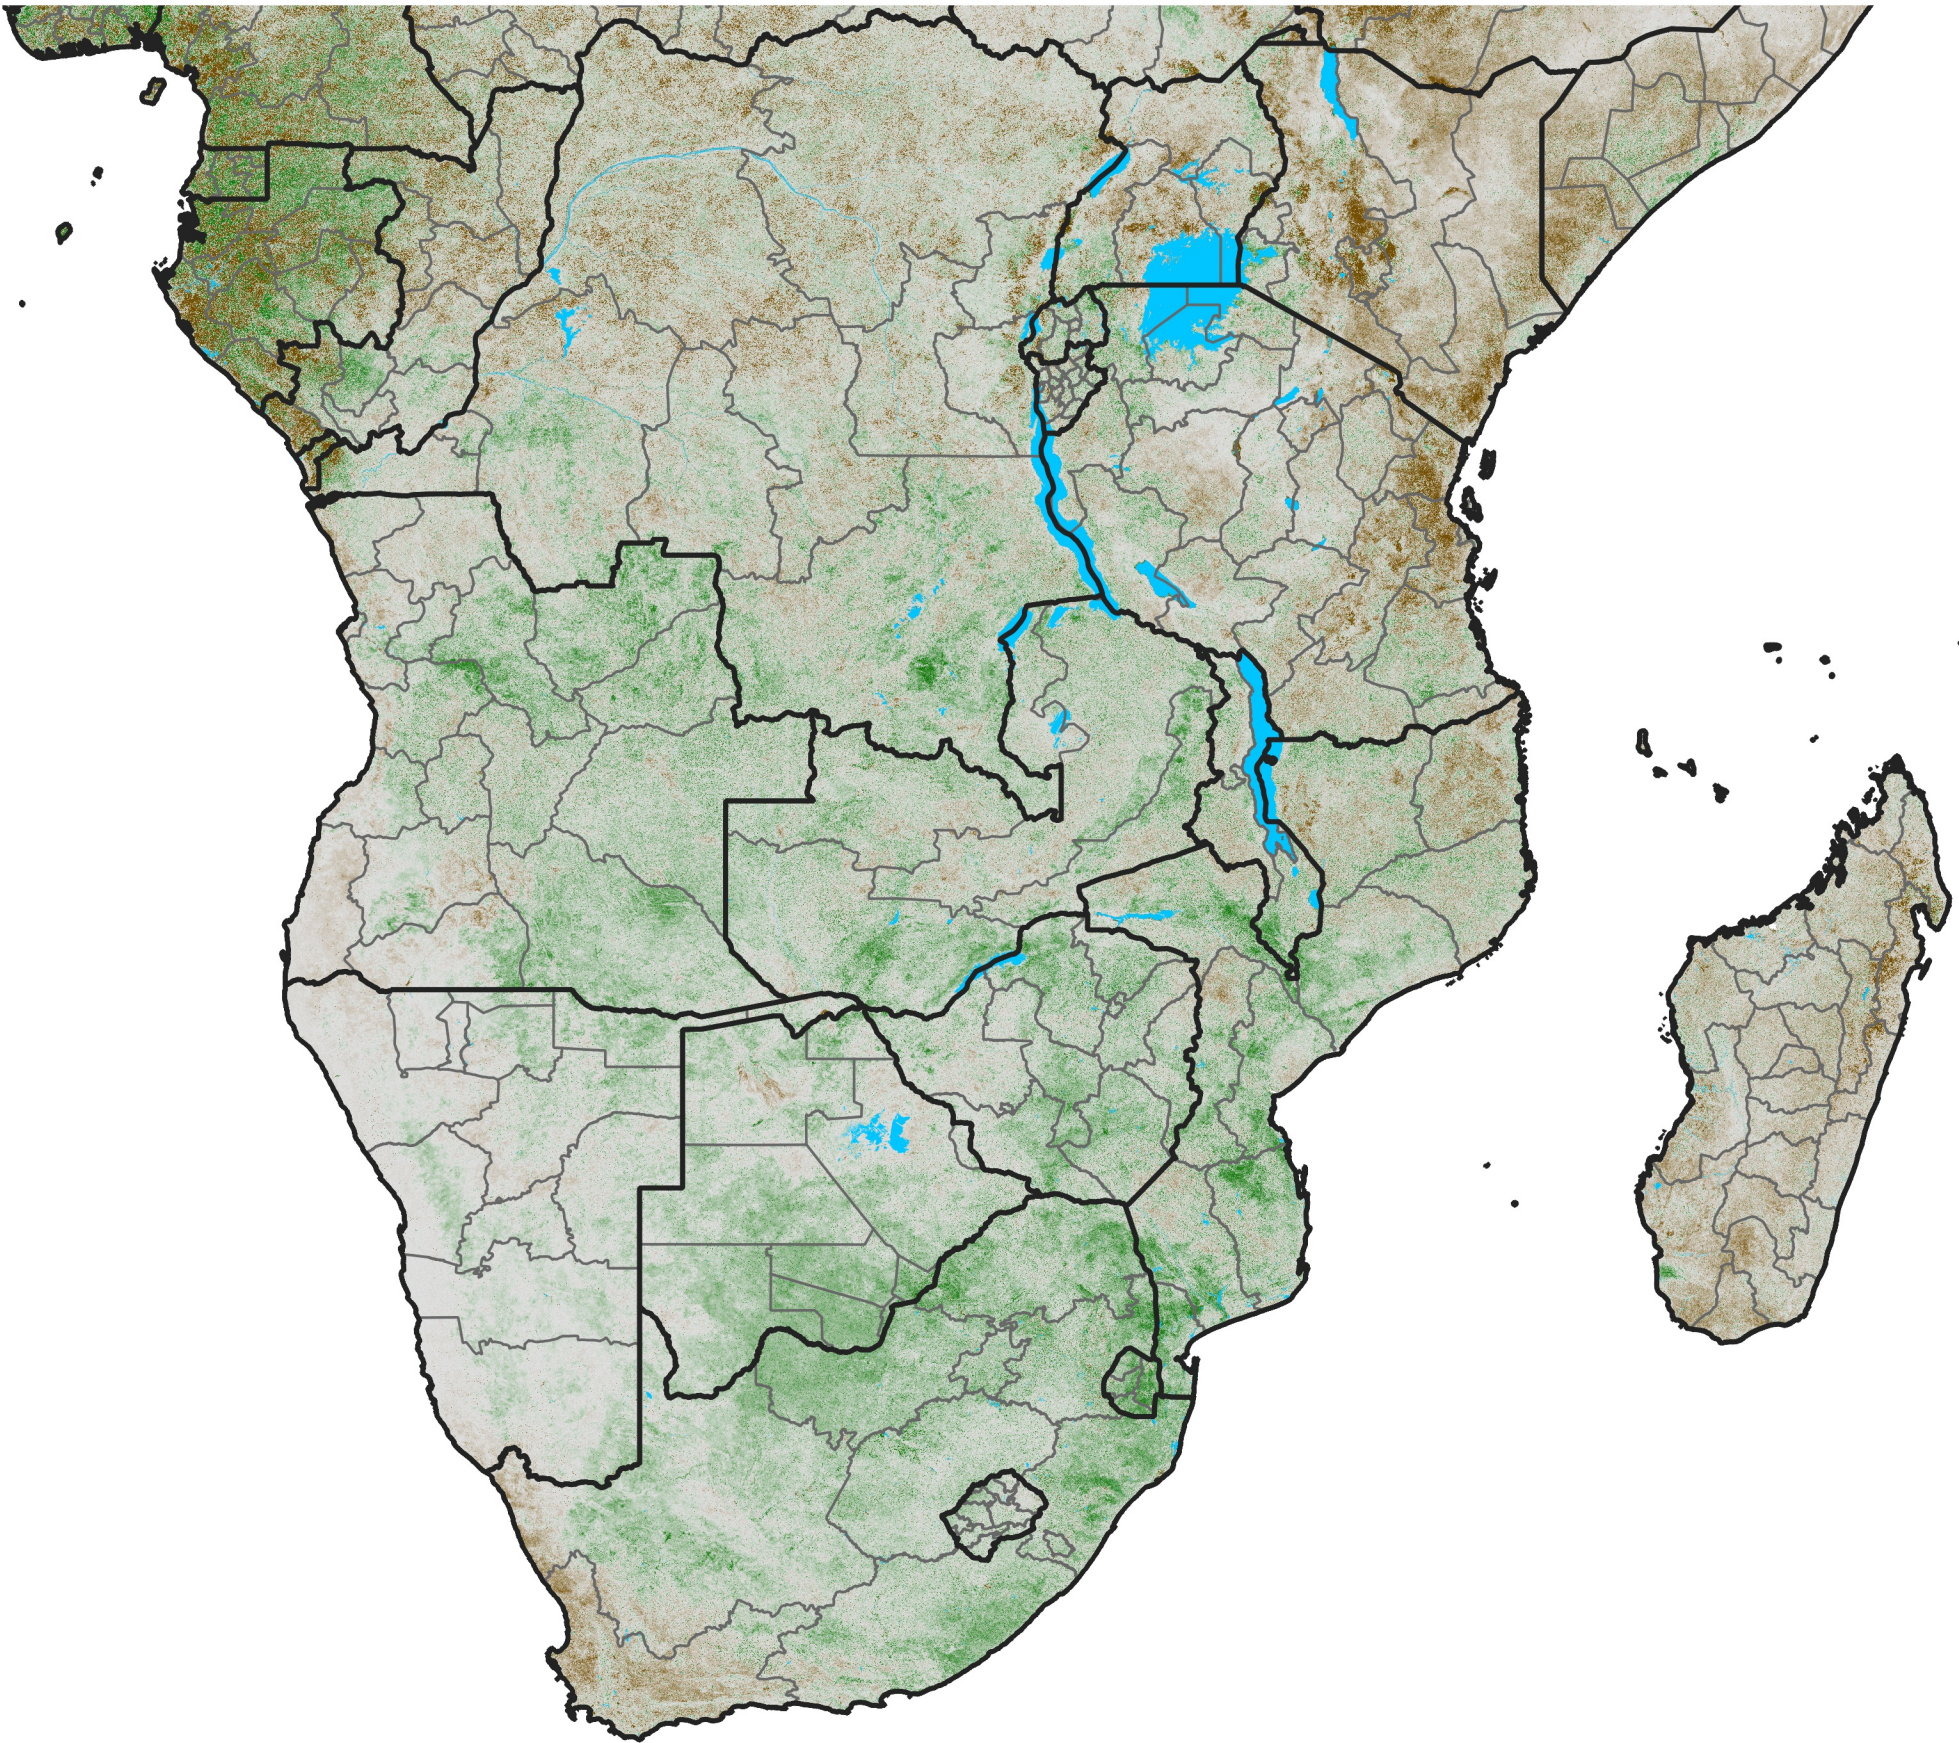

# Southern Africa

## NDVI Anomaly

2022 minus Mean (2012 - 2021)

Period 46 / Aug 11 - 20, 2022