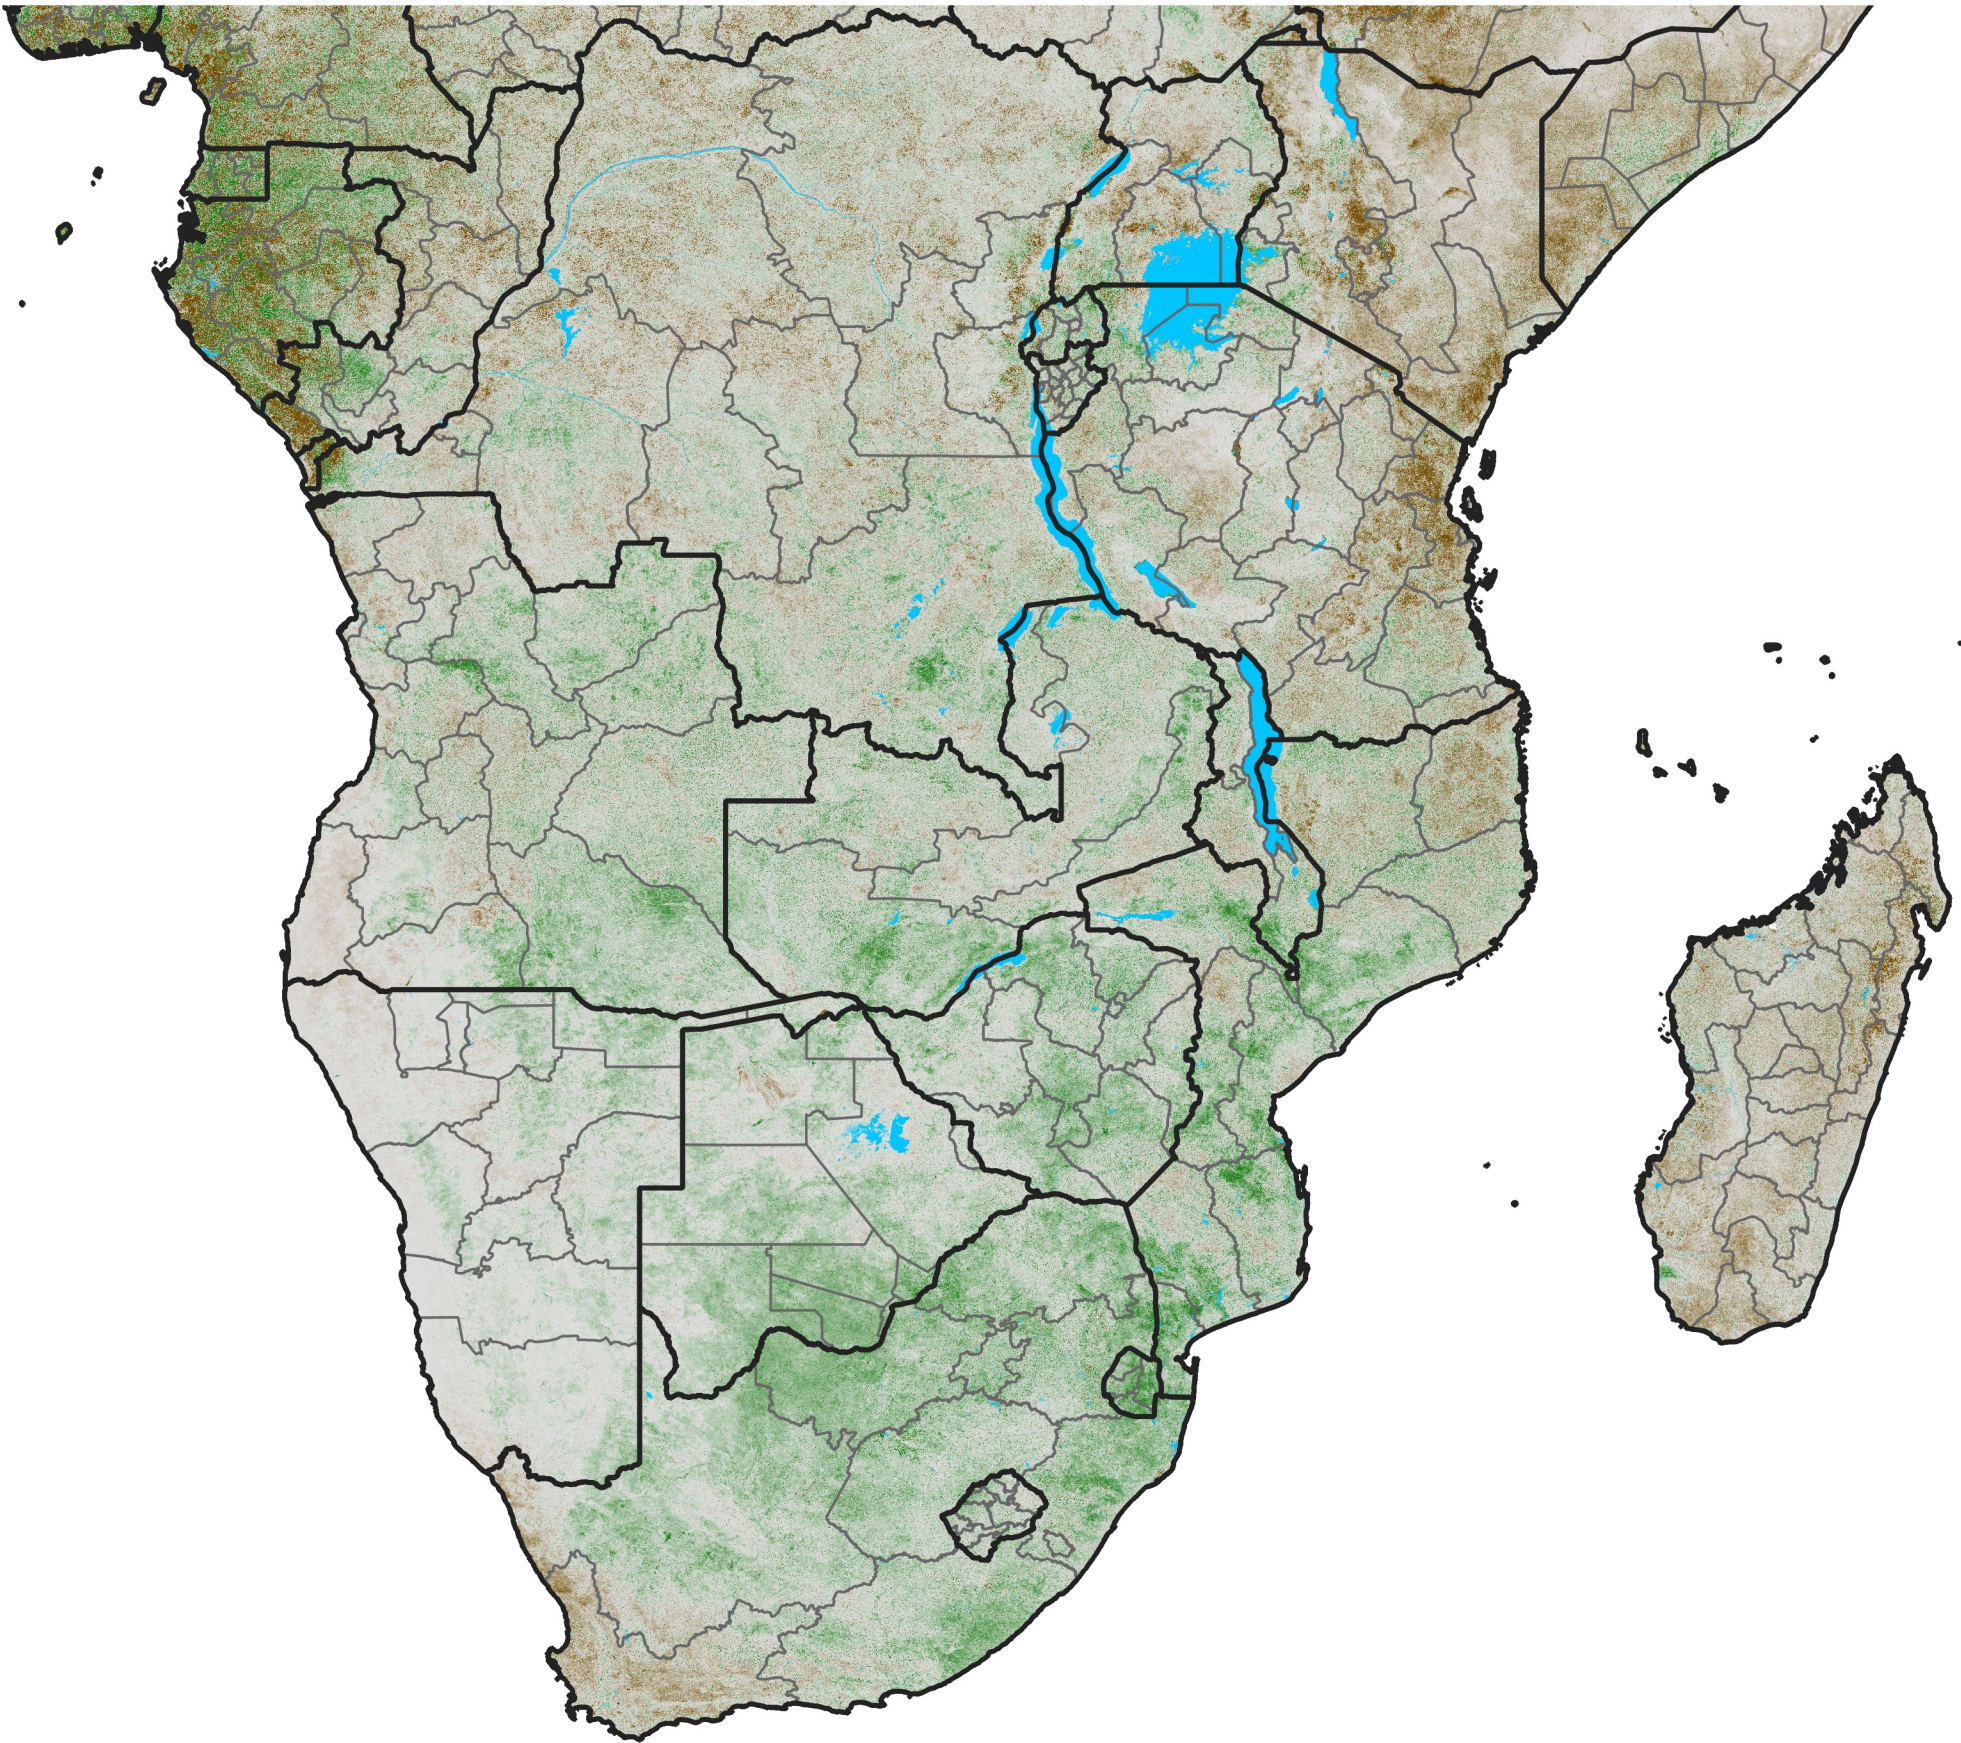

Southern Africa

NDVI Anomaly

2022 minus Mean (2012 - 2021)

Period 48 / Aug 21 - 31, 2022

NDVI Anomaly

< -0.3 -0.2 -0.1 -0.05 0.05 0.1 0.2 >0.3

Negative

No Difference