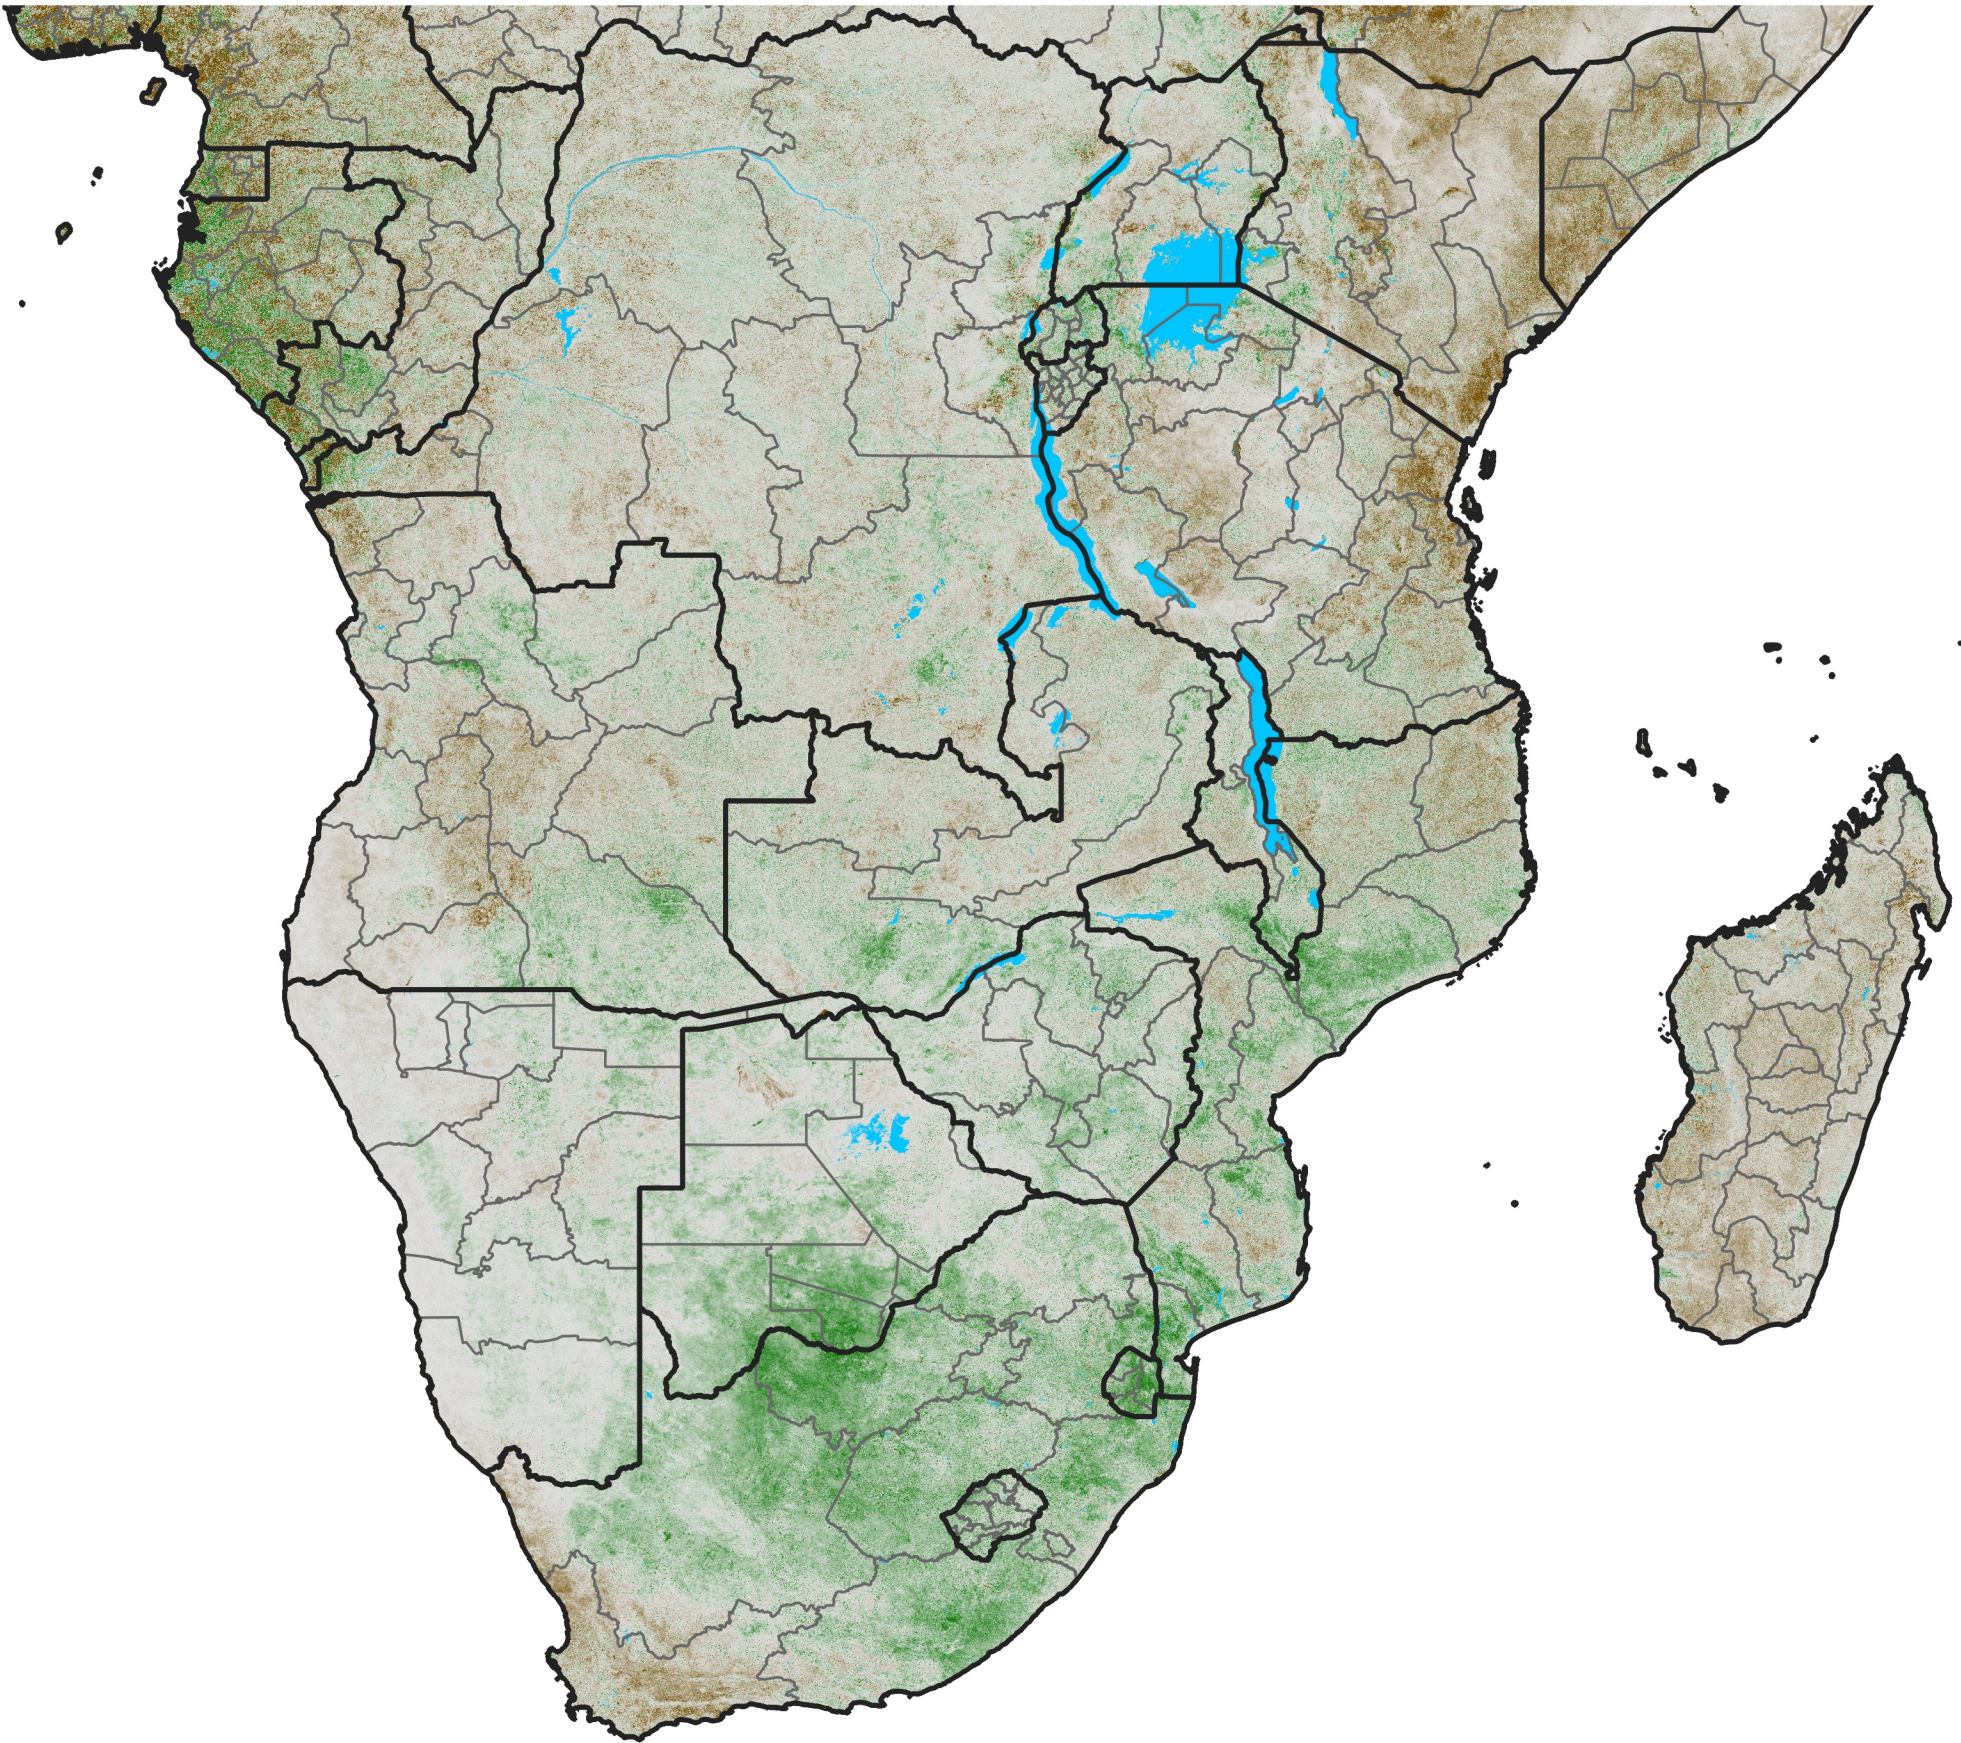

Southern Africa

NDVI Anomaly

2022 minus Mean (2012 - 2021)

Period 53 / Sep 16 - 25, 2022

NDVI Anomaly

< -0.3 -0.2 -0.1 -0.05 0.05 0.1 0.2 >0.3

Negative

No Difference