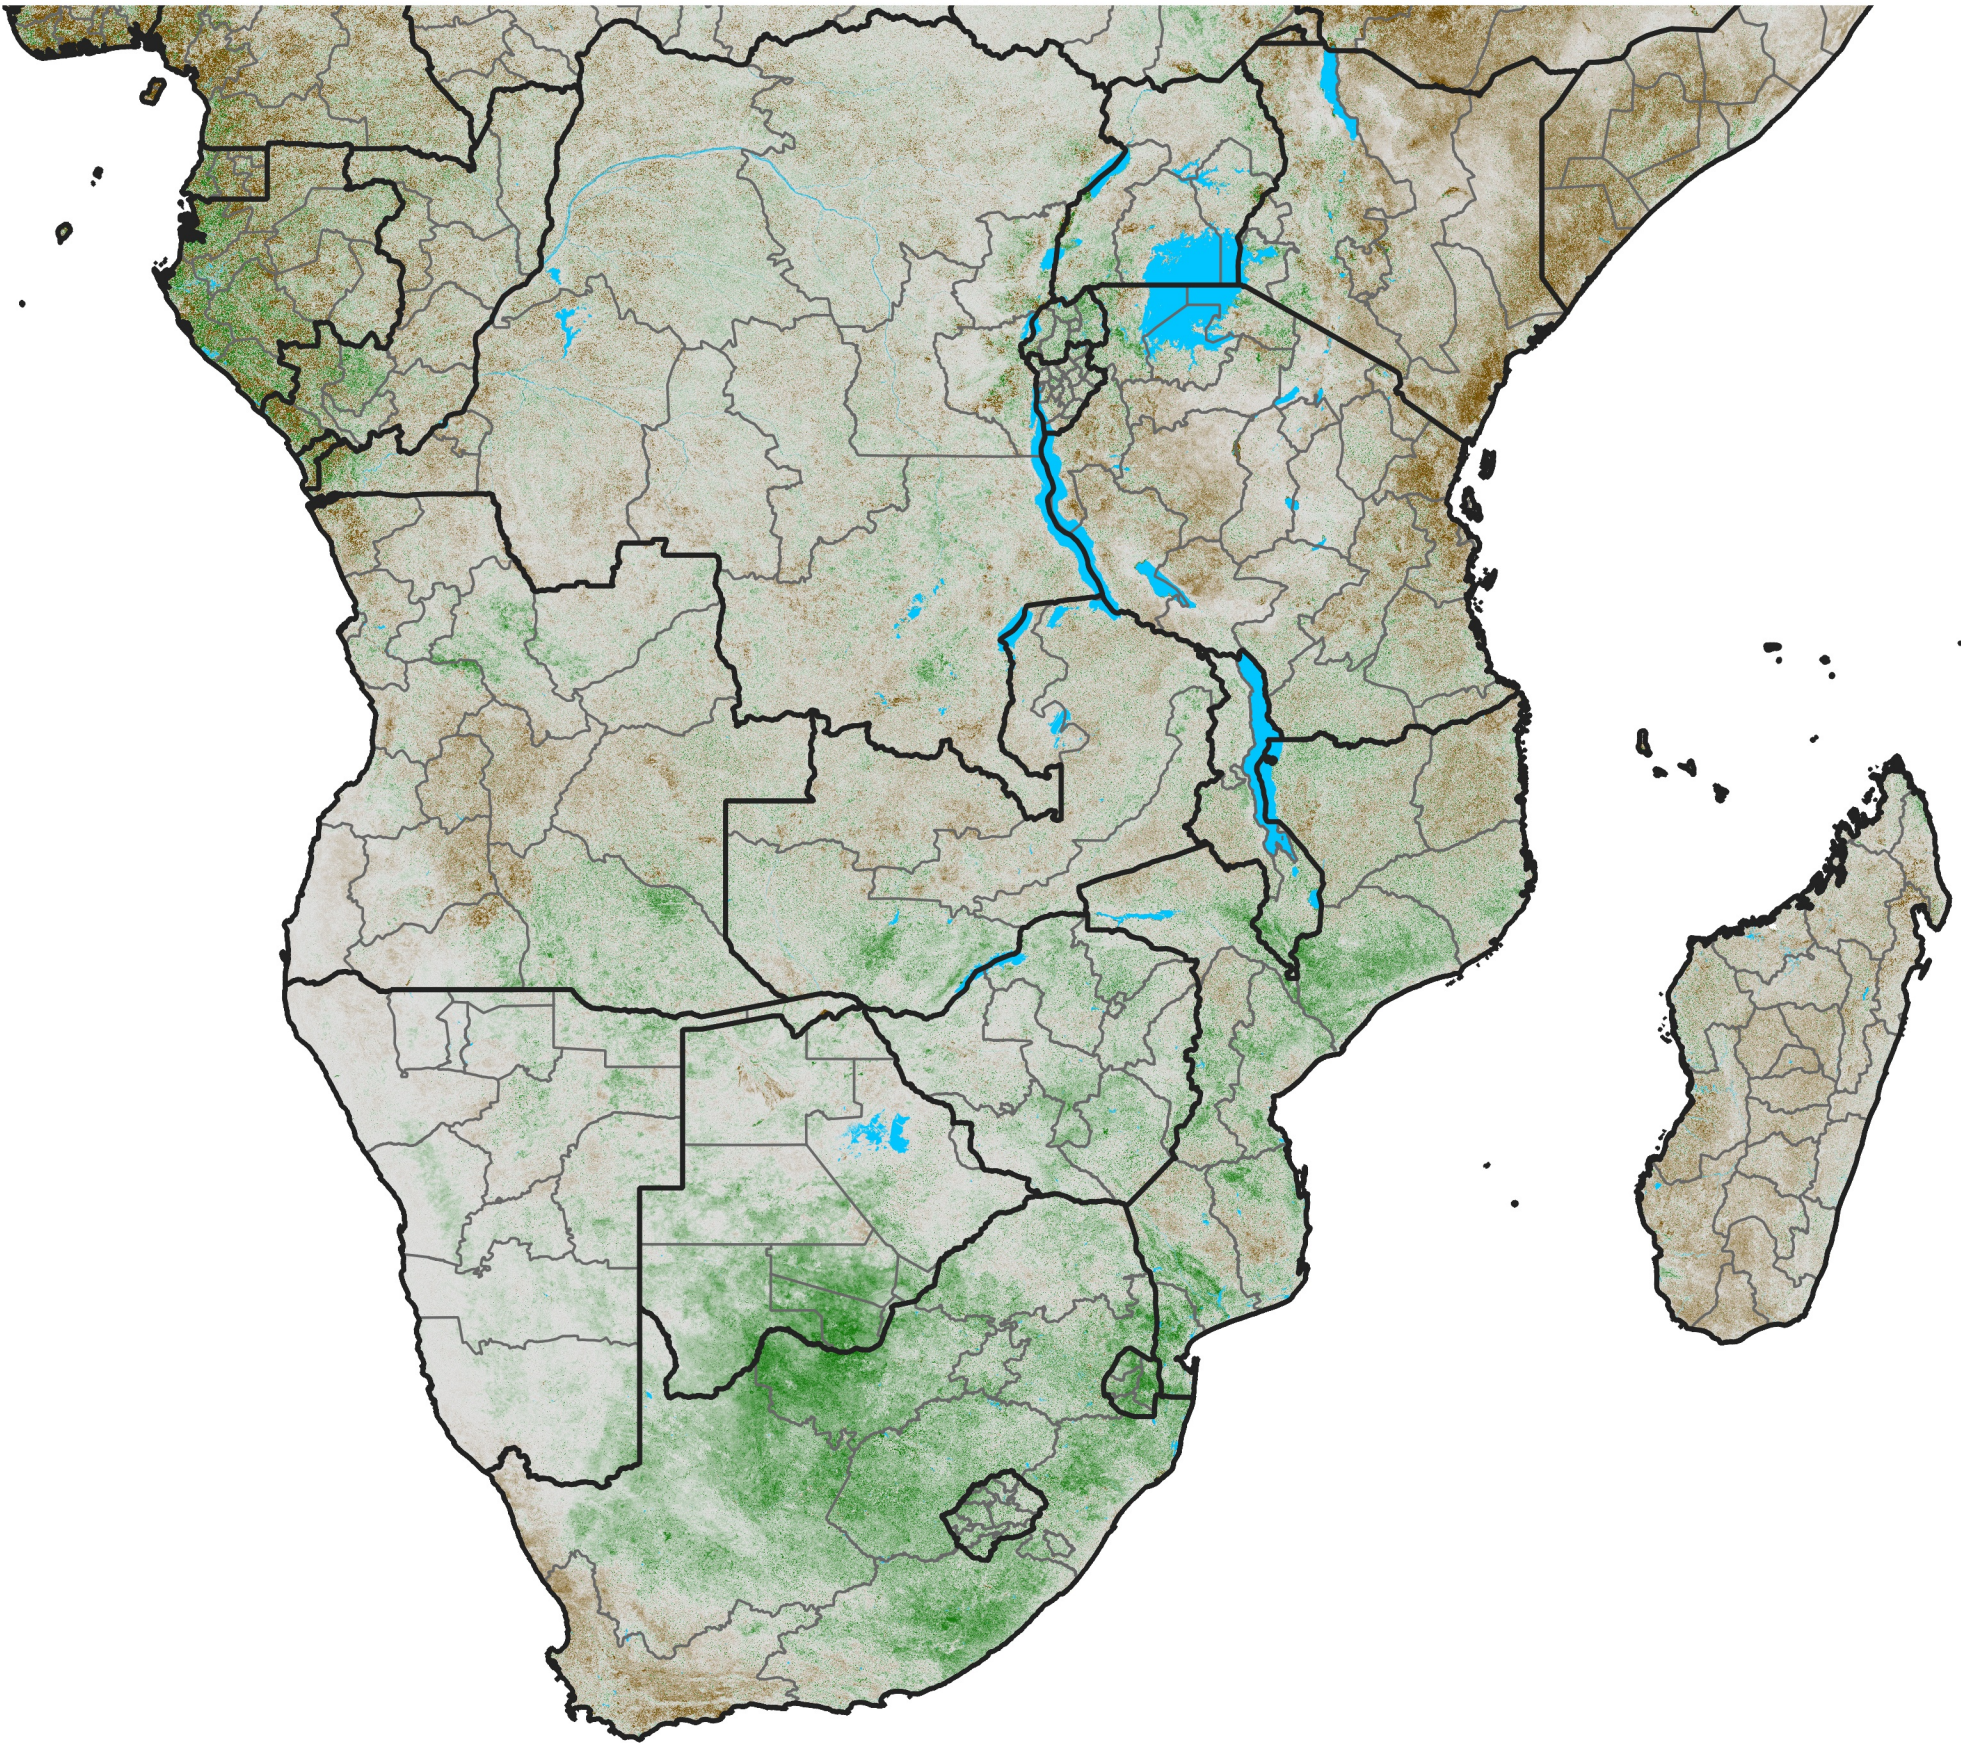

Southern Africa

NDVI Anomaly

2022 minus Mean (2012 - 2021)

Period 54 / Sep 21 - 30, 2022

NDVI Anomaly

< -0.3 -0.2 -0.1 -0.05 0.05 0.1 0.2 >0.3

Negative

No Difference