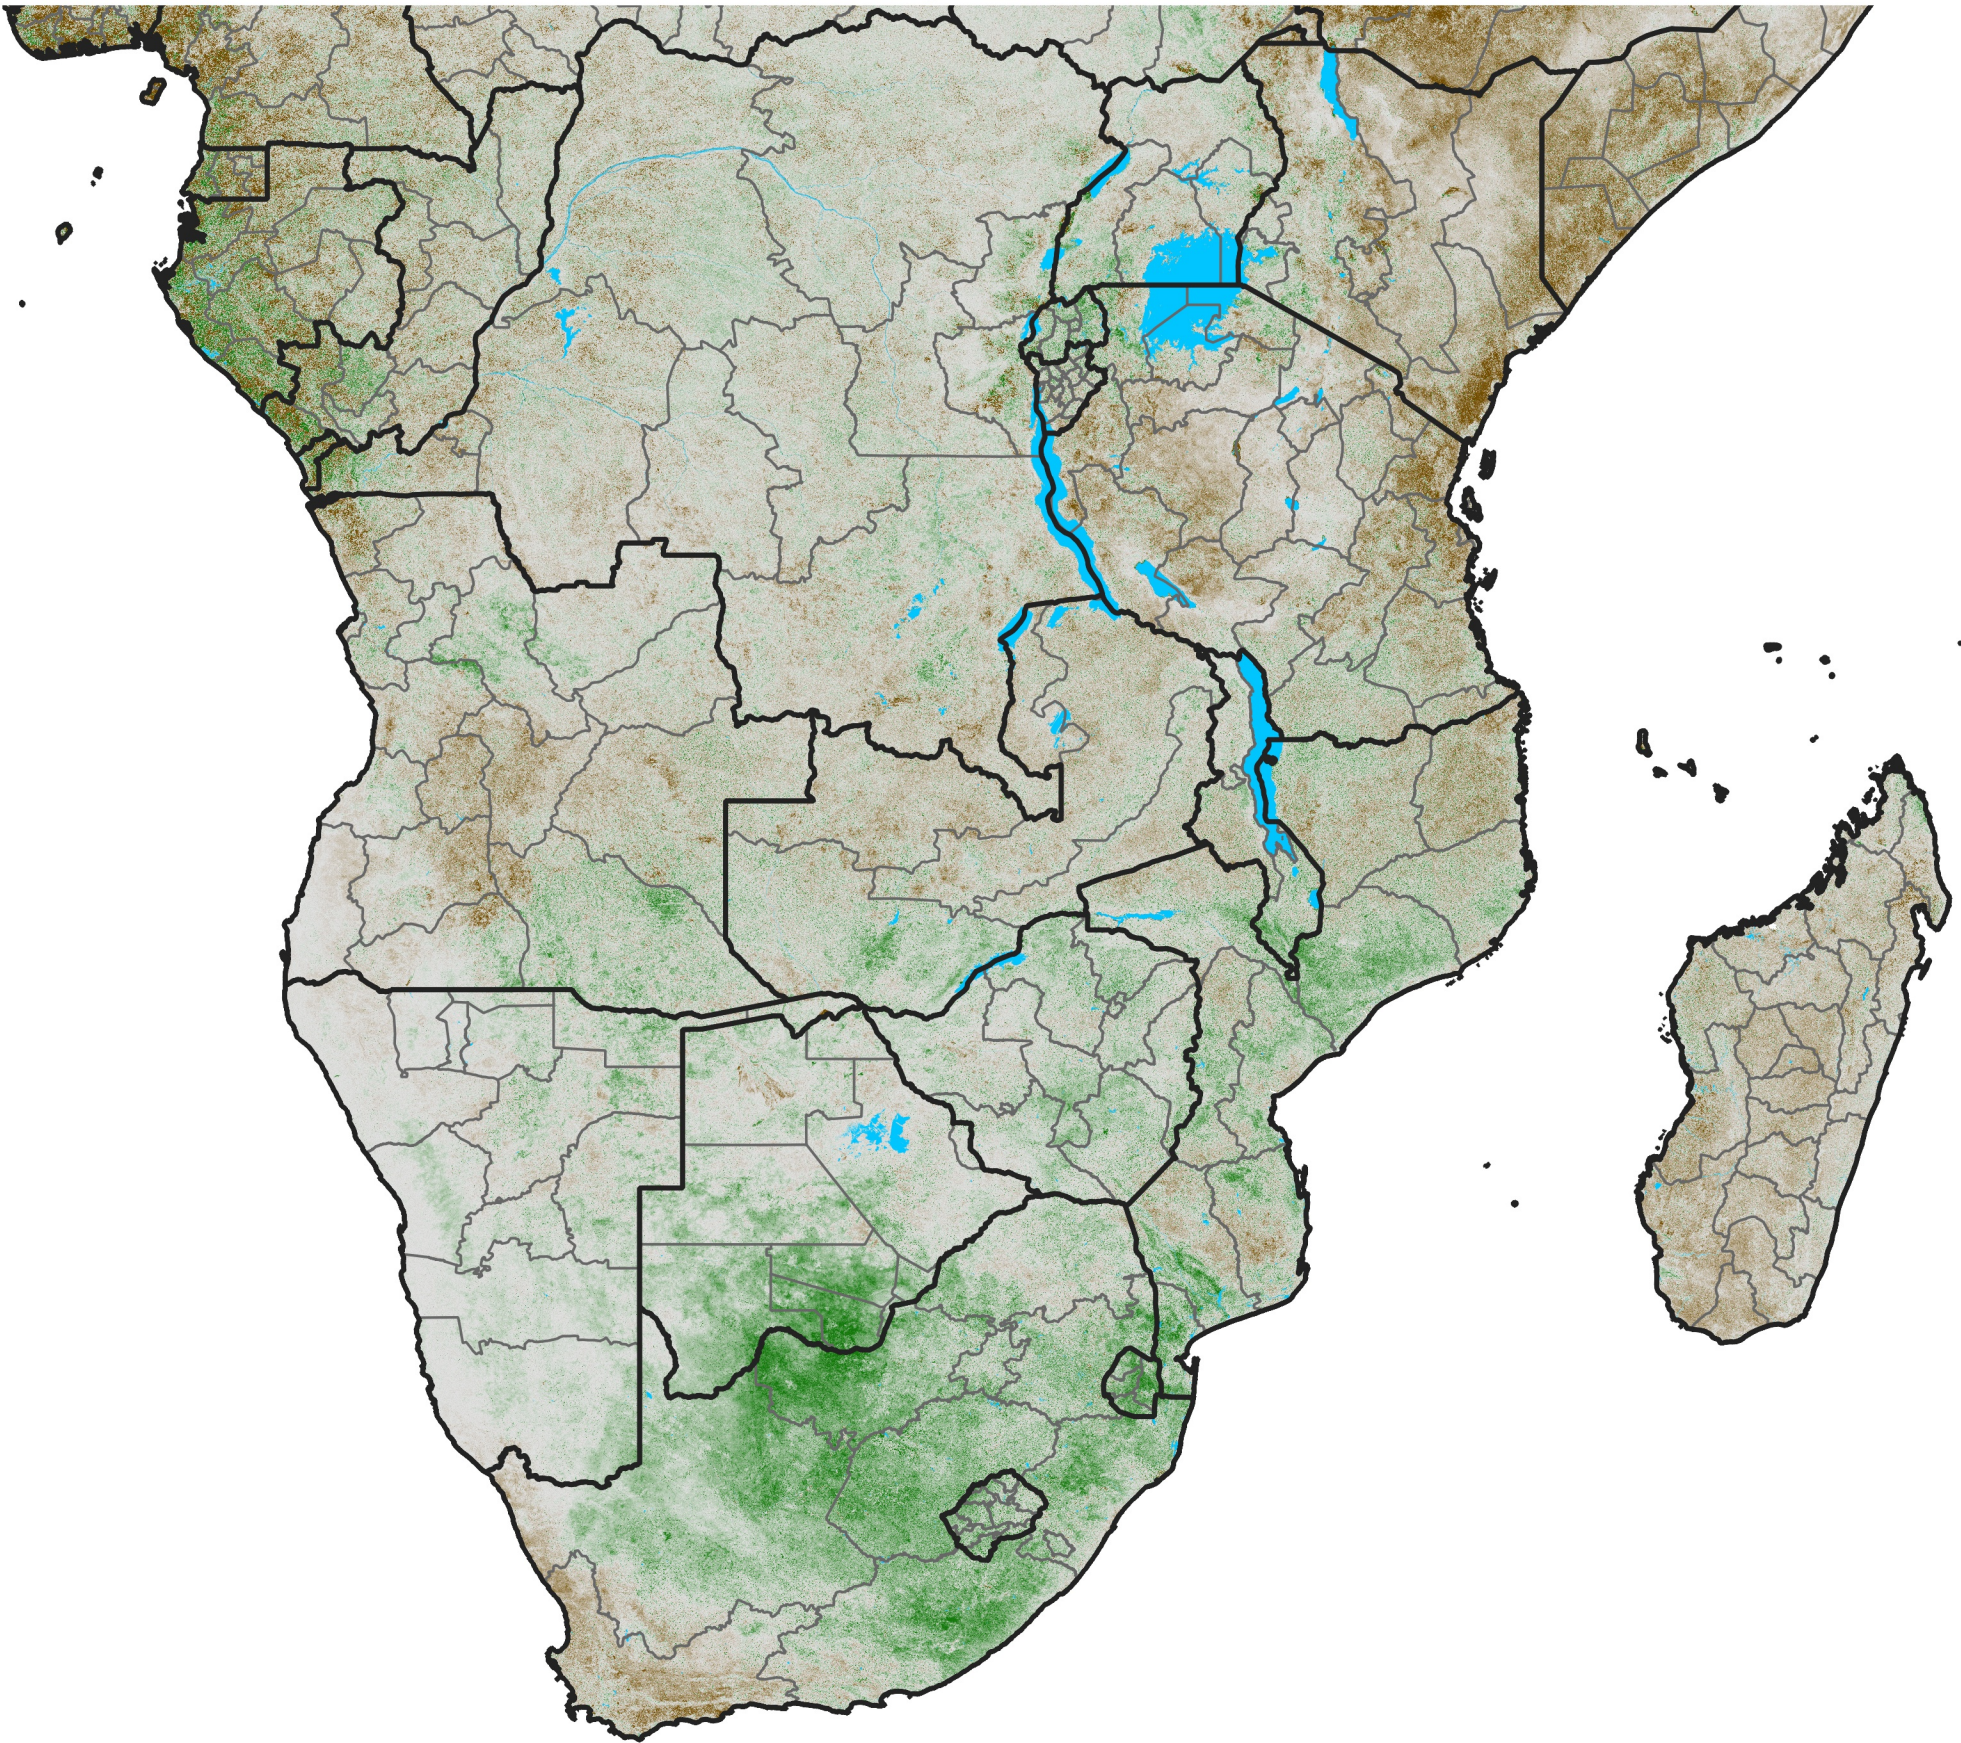

Southern Africa

NDVI Anomaly

2022 minus Mean (2012 - 2021)

Period 55 / Sep 26 - Oct 05, 2022

NDVI Anomaly

< -0.3 -0.2 -0.1 -0.05 0.05 0.1 0.2 >0.3

Negative

No Difference