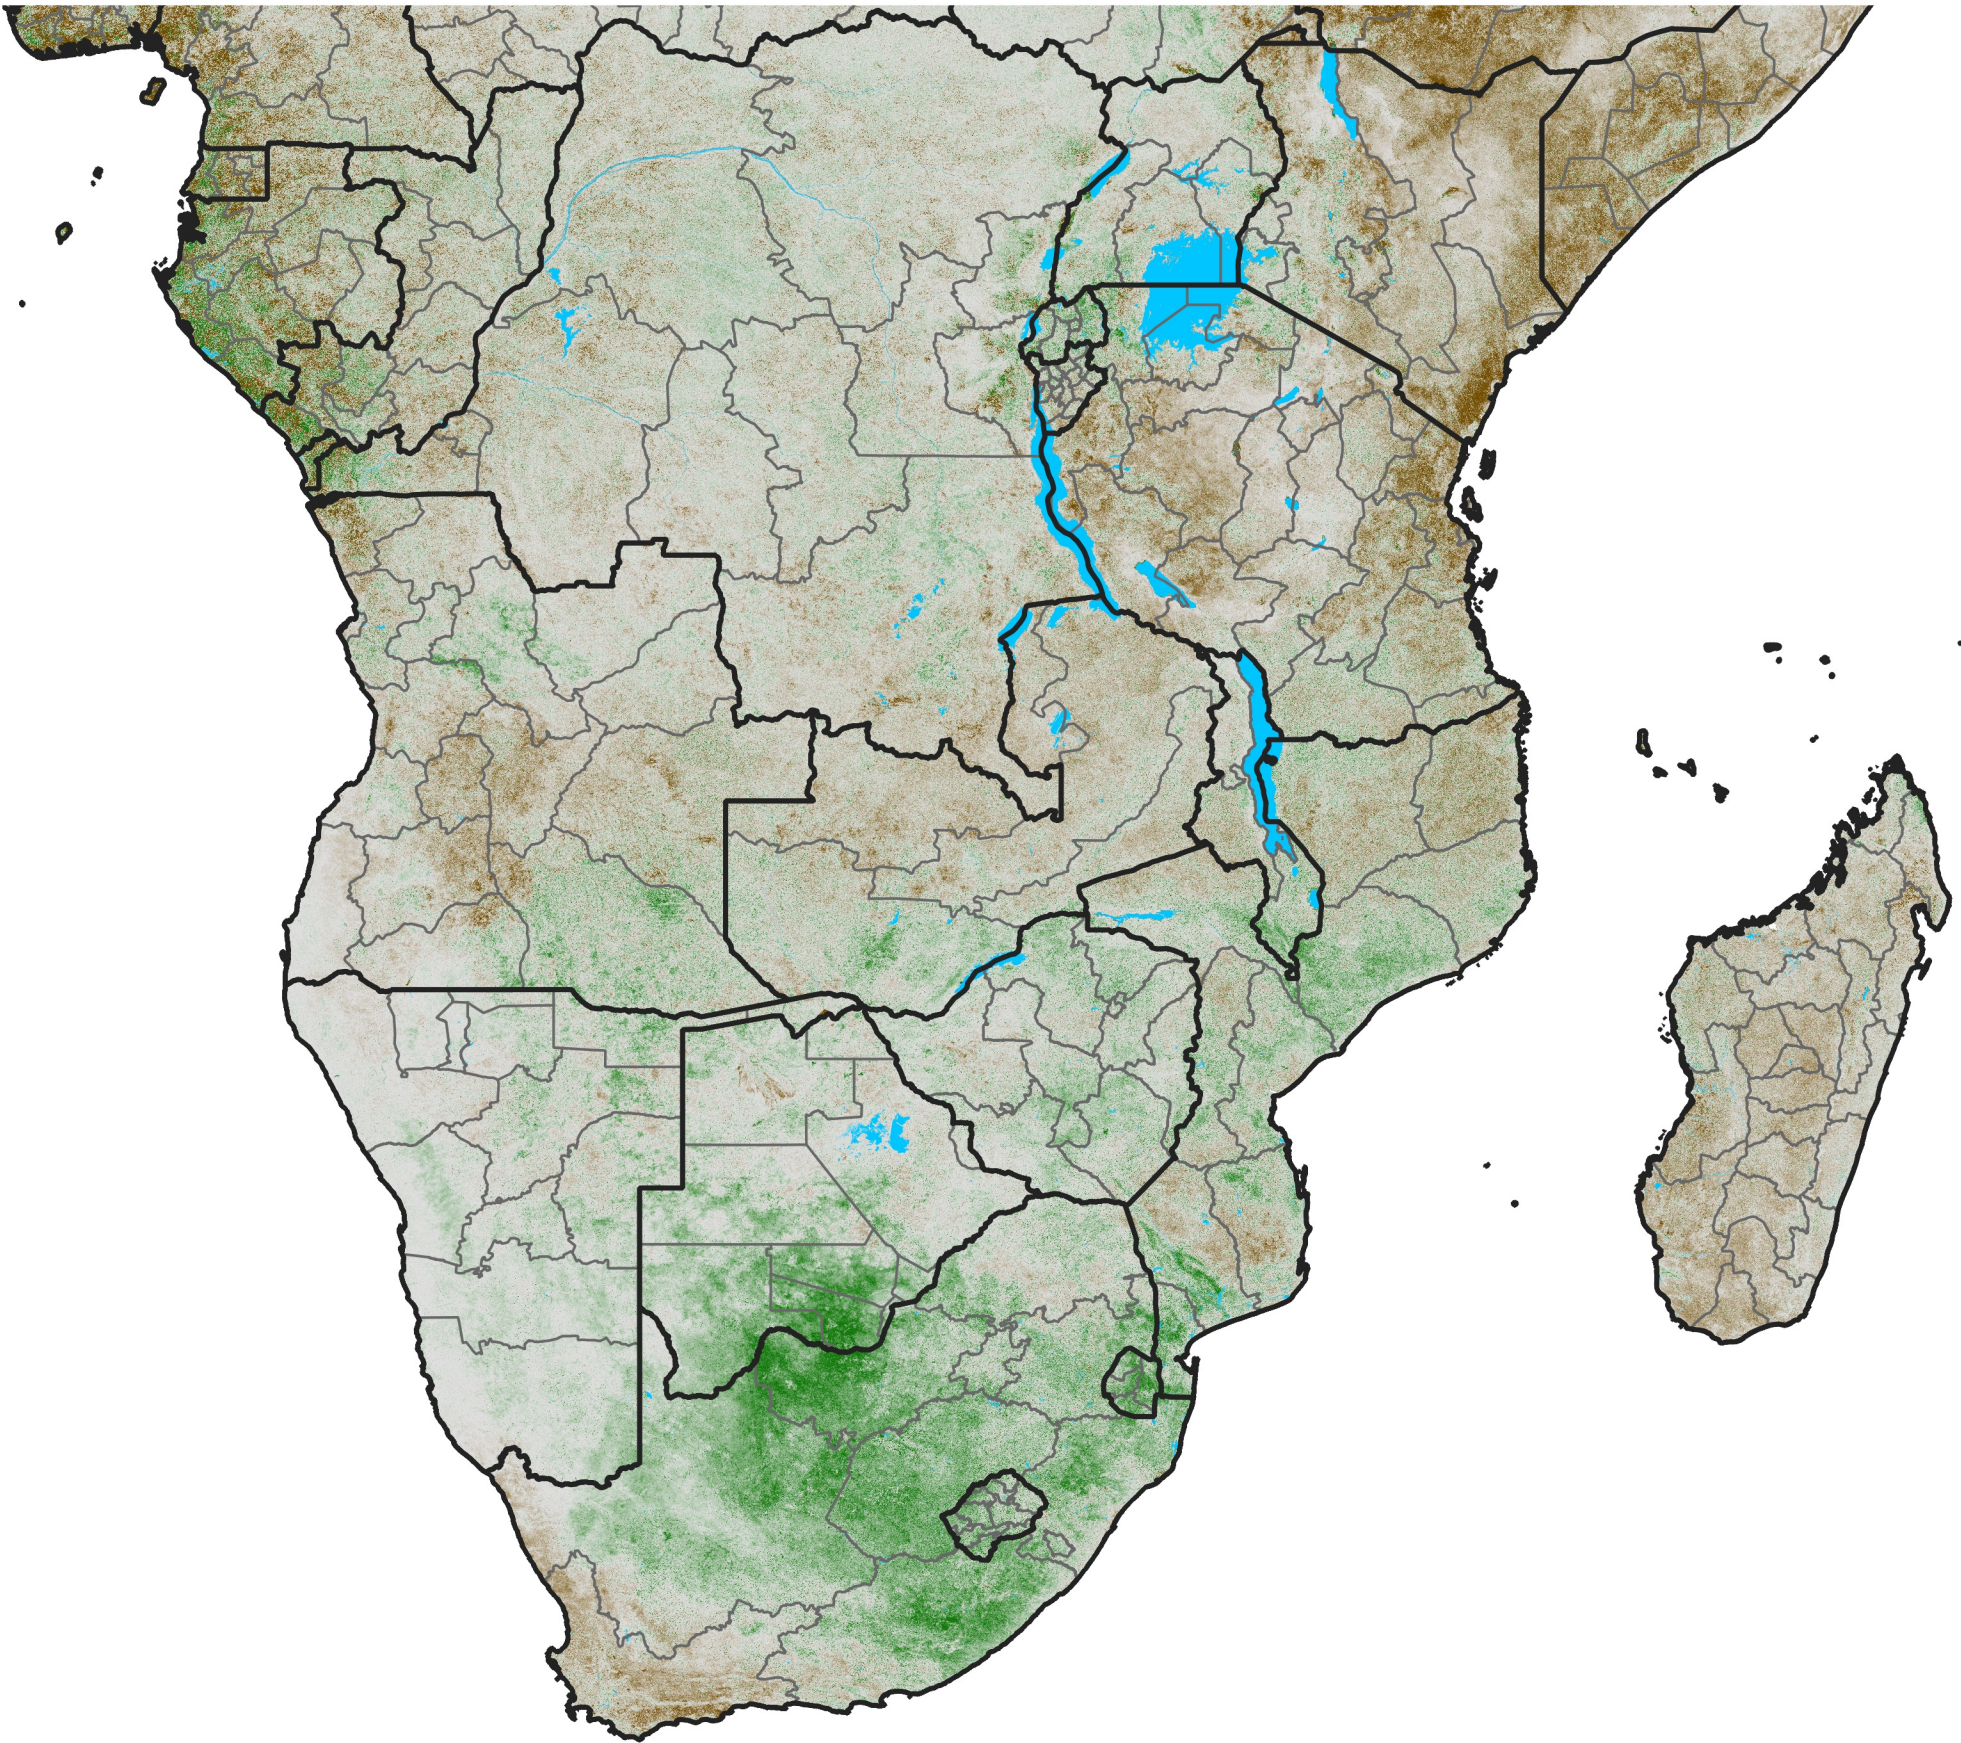

Southern Africa

NDVI Anomaly

2022 minus Mean (2012 - 2021)

Period 56 / Oct 01 - 10, 2022

NDVI Anomaly

< -0.3 -0.2 -0.1 -0.05 0.05 0.1 0.2 >0.3

Negative

No Difference