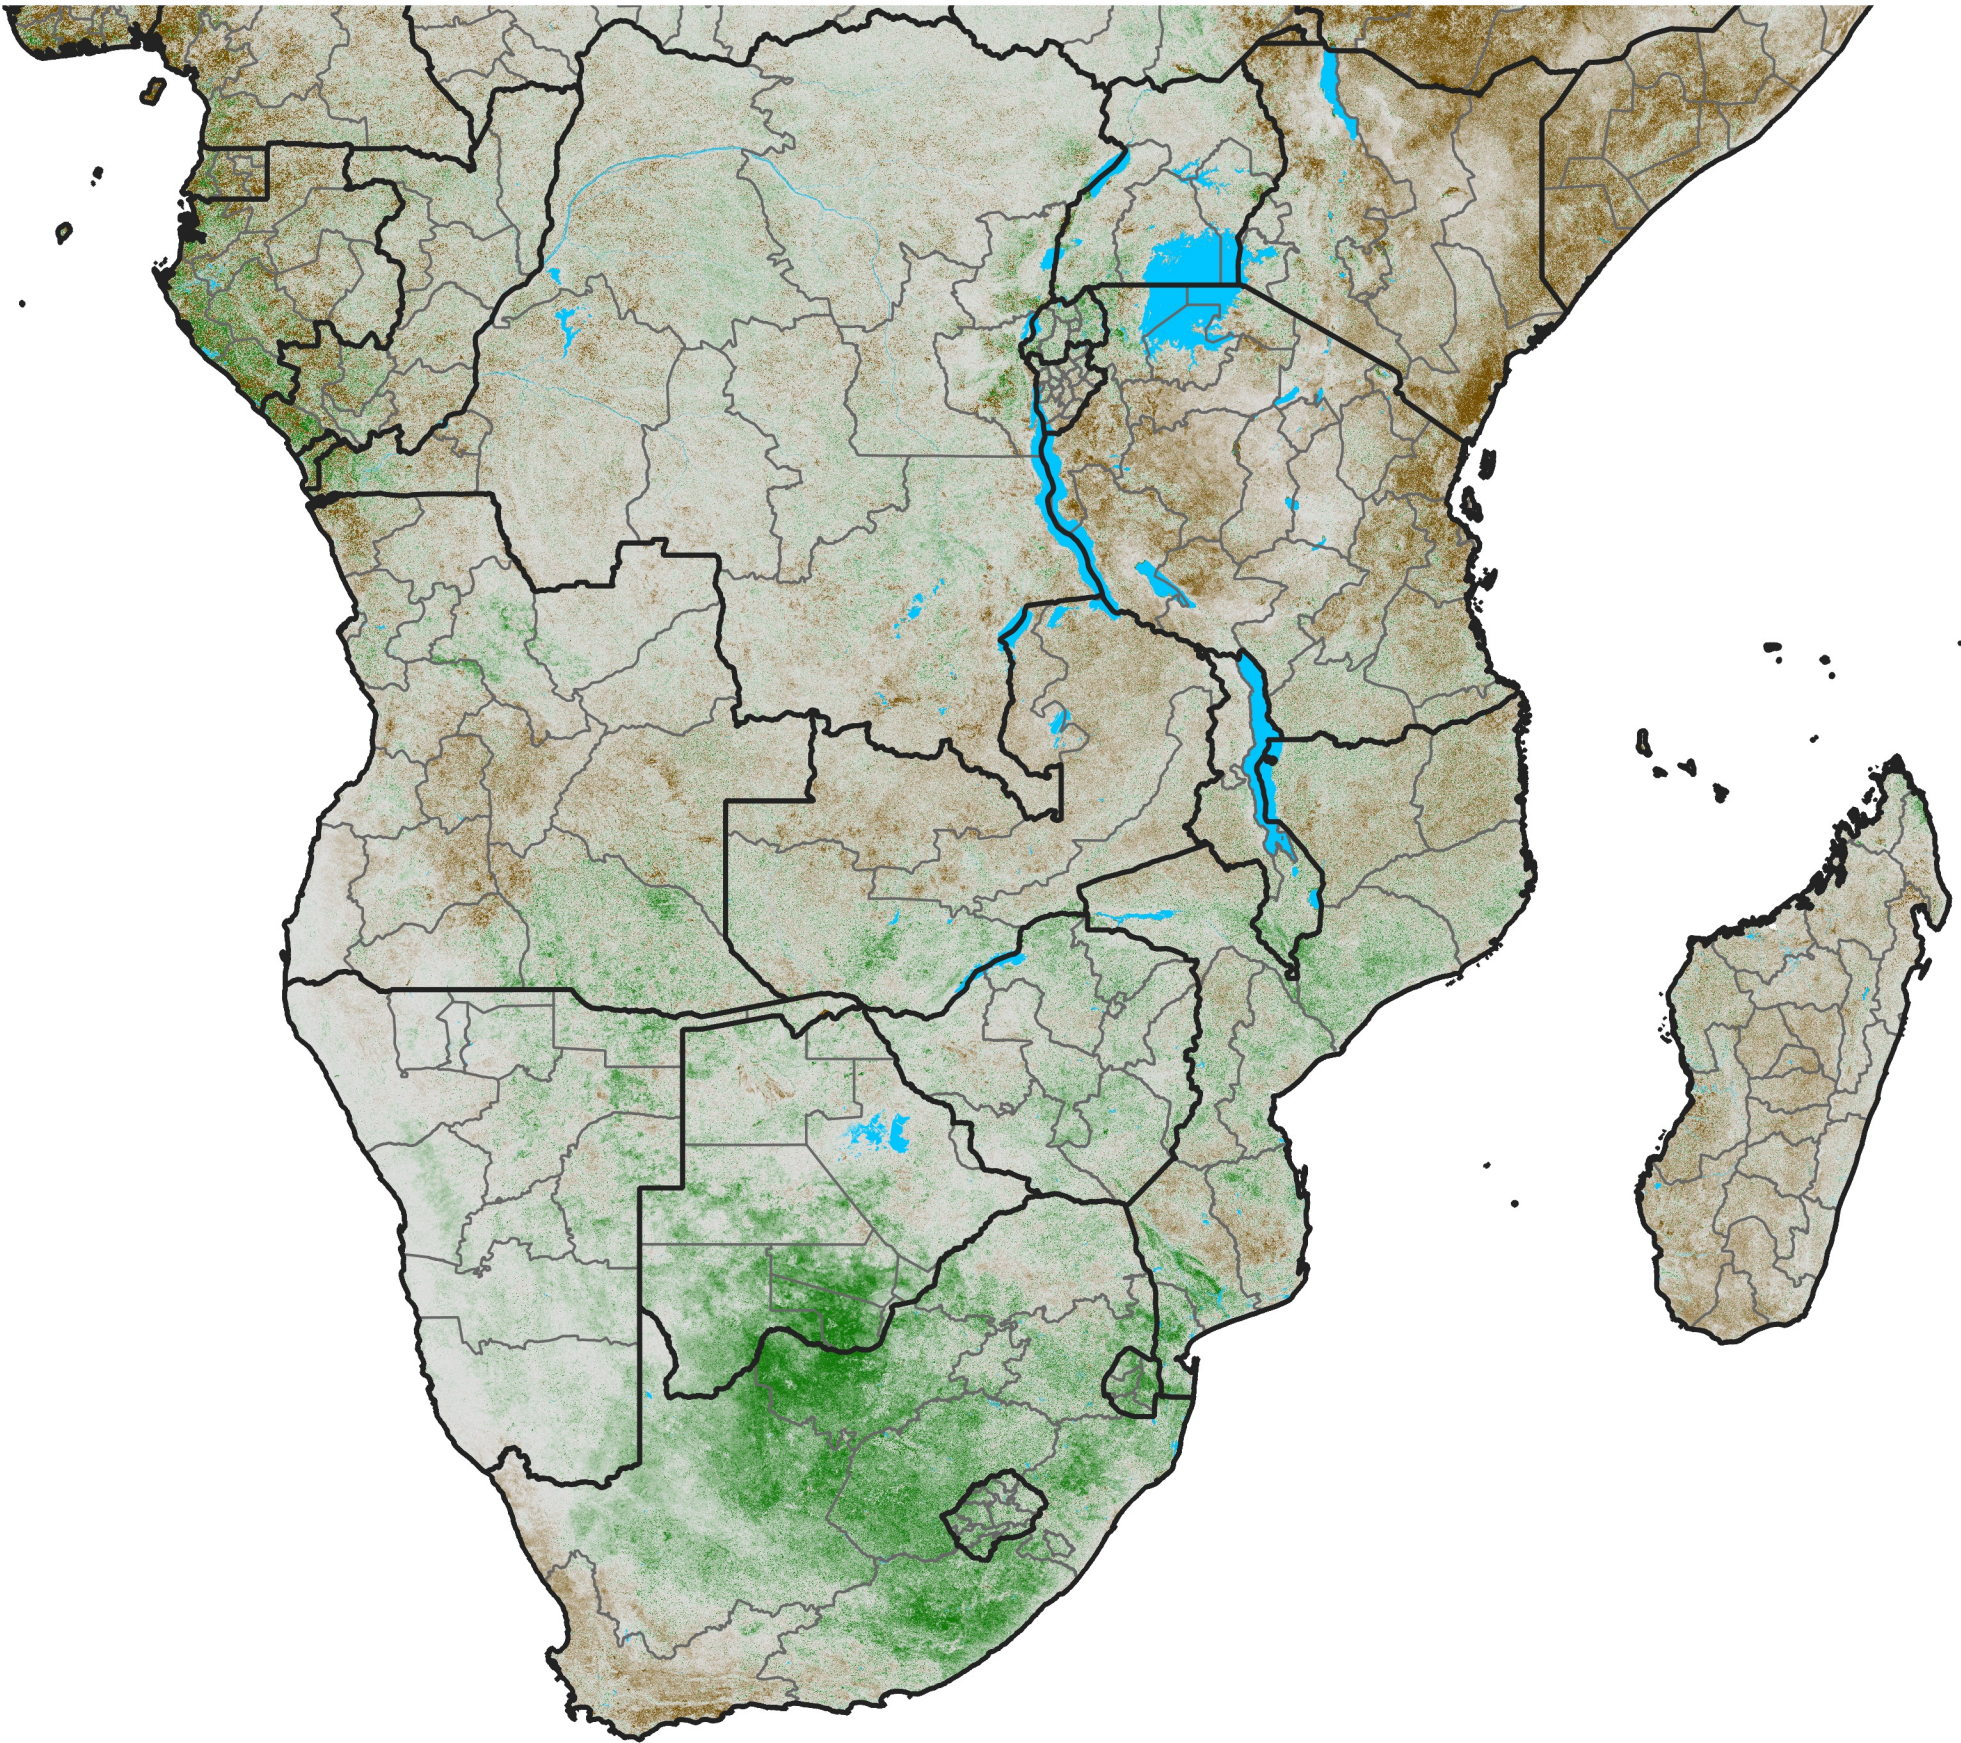

# Southern Africa

## NDVI Anomaly

2022 minus Mean (2012 - 2021)

Period 57 / Oct 06 - 15, 2022