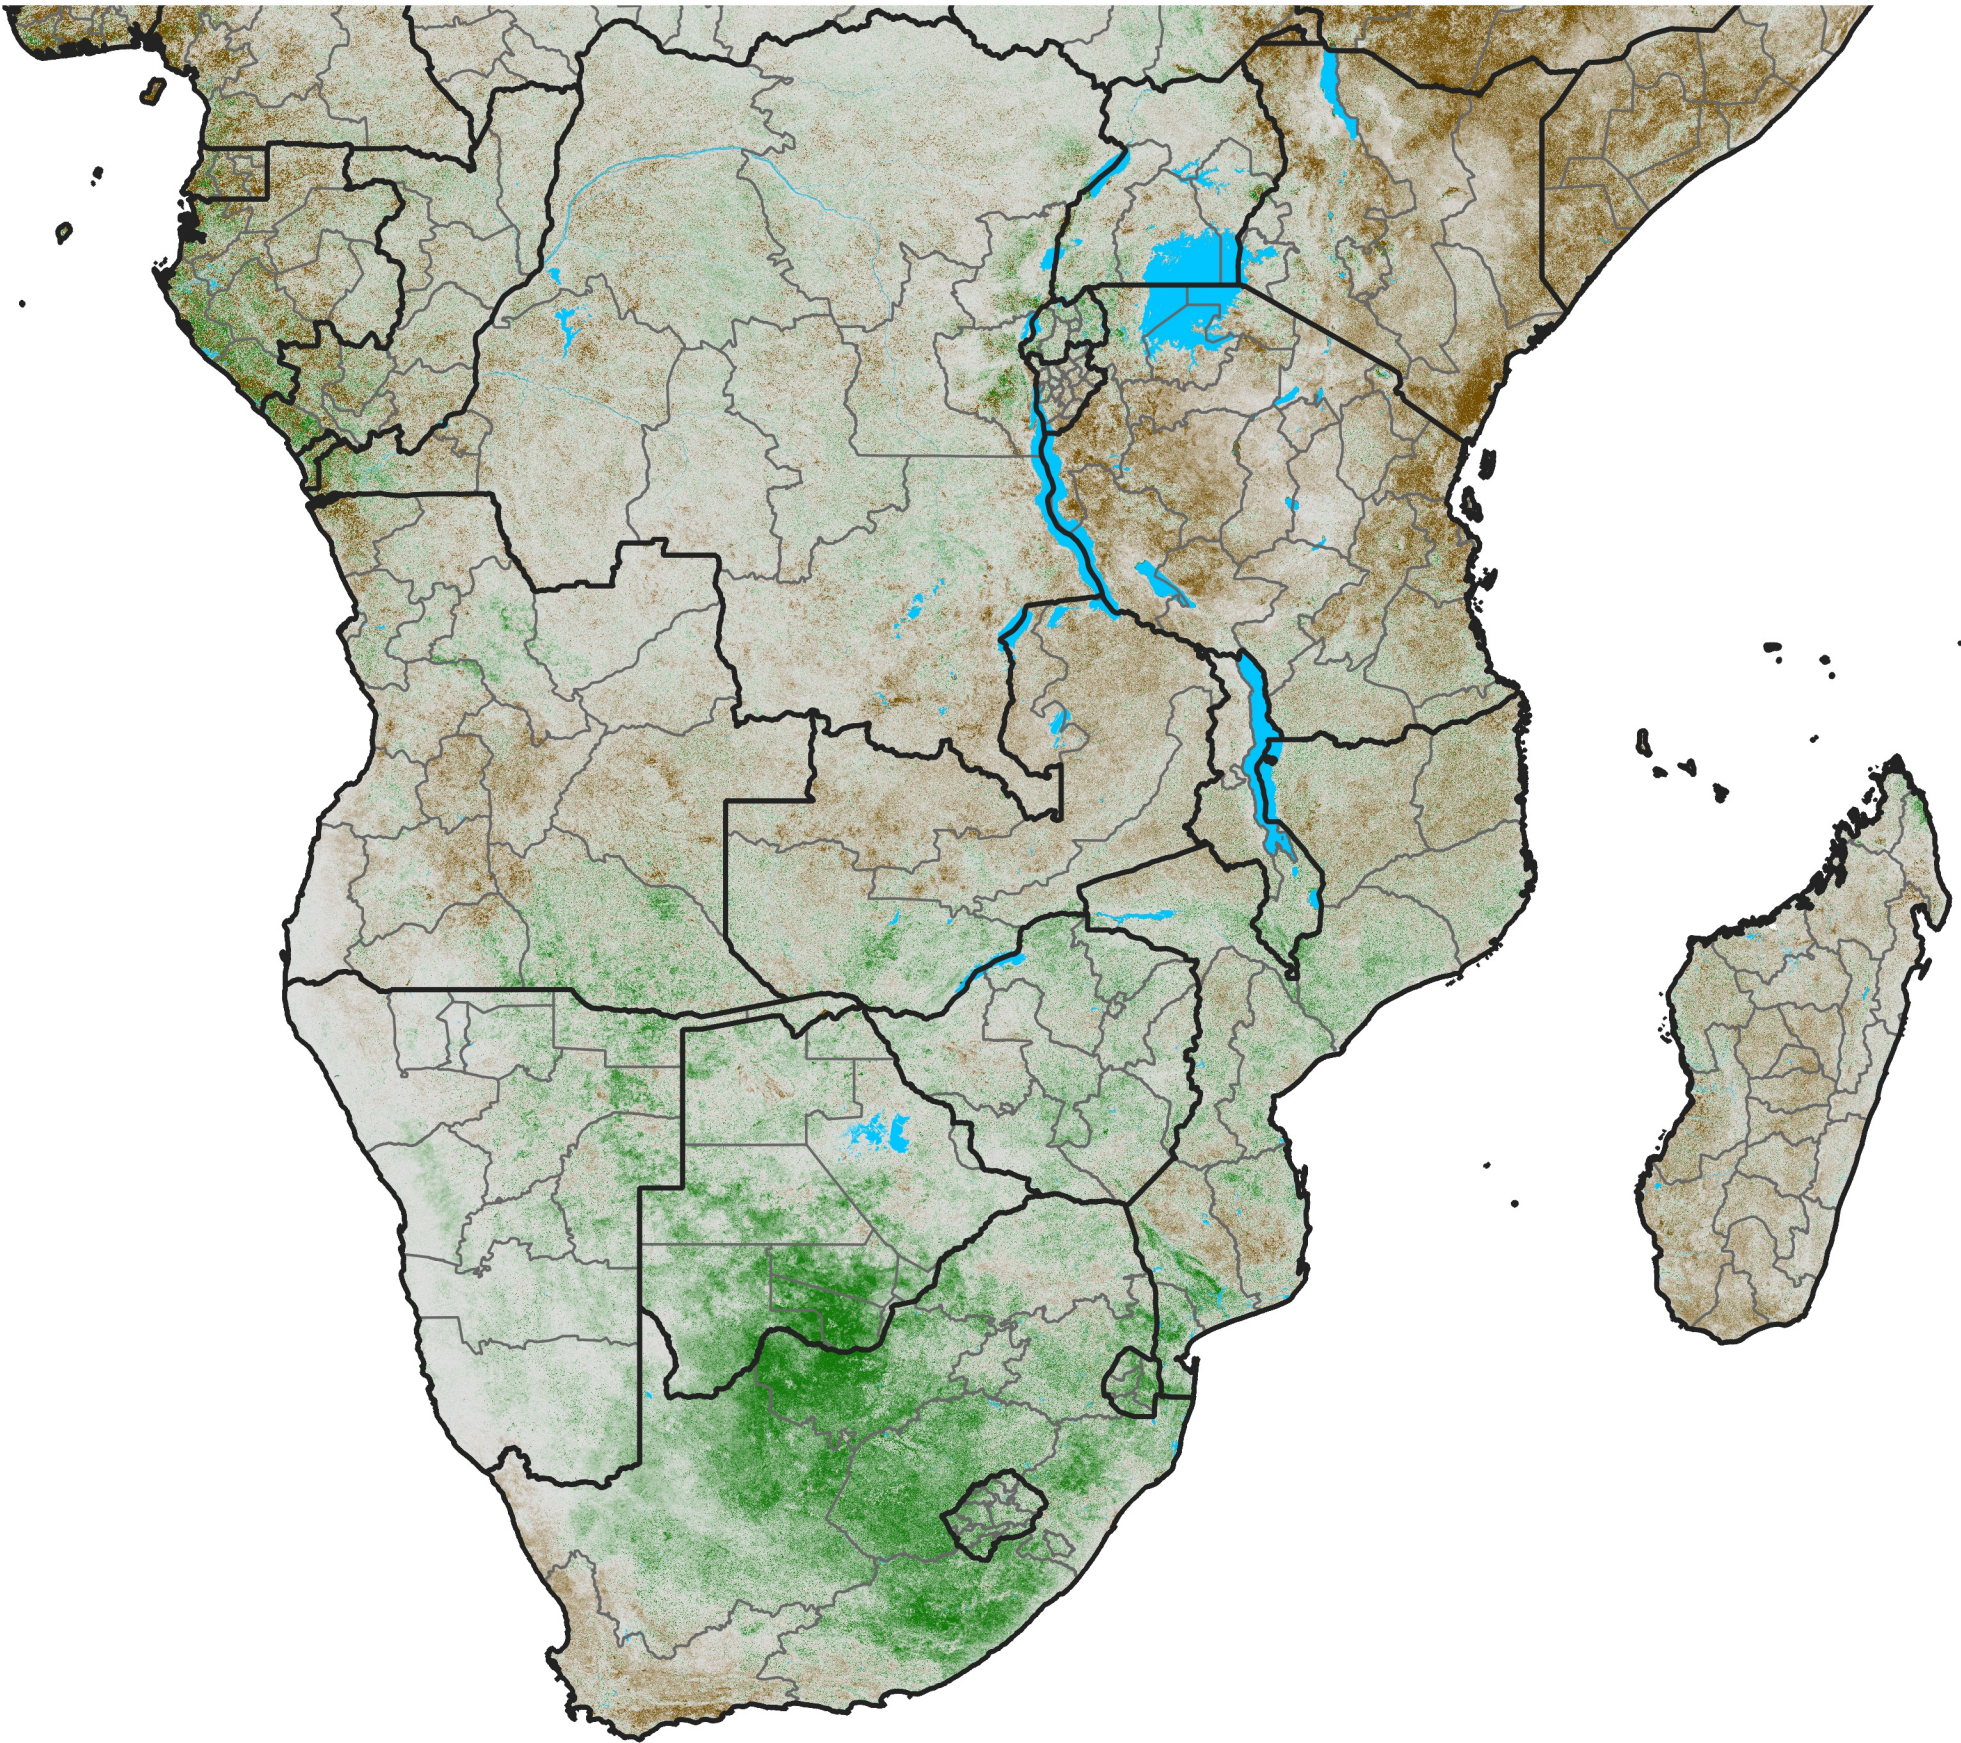

# Southern Africa

## NDVI Anomaly

2022 minus Mean (2012 - 2021)

Period 58 / Oct 11 - 20, 2022