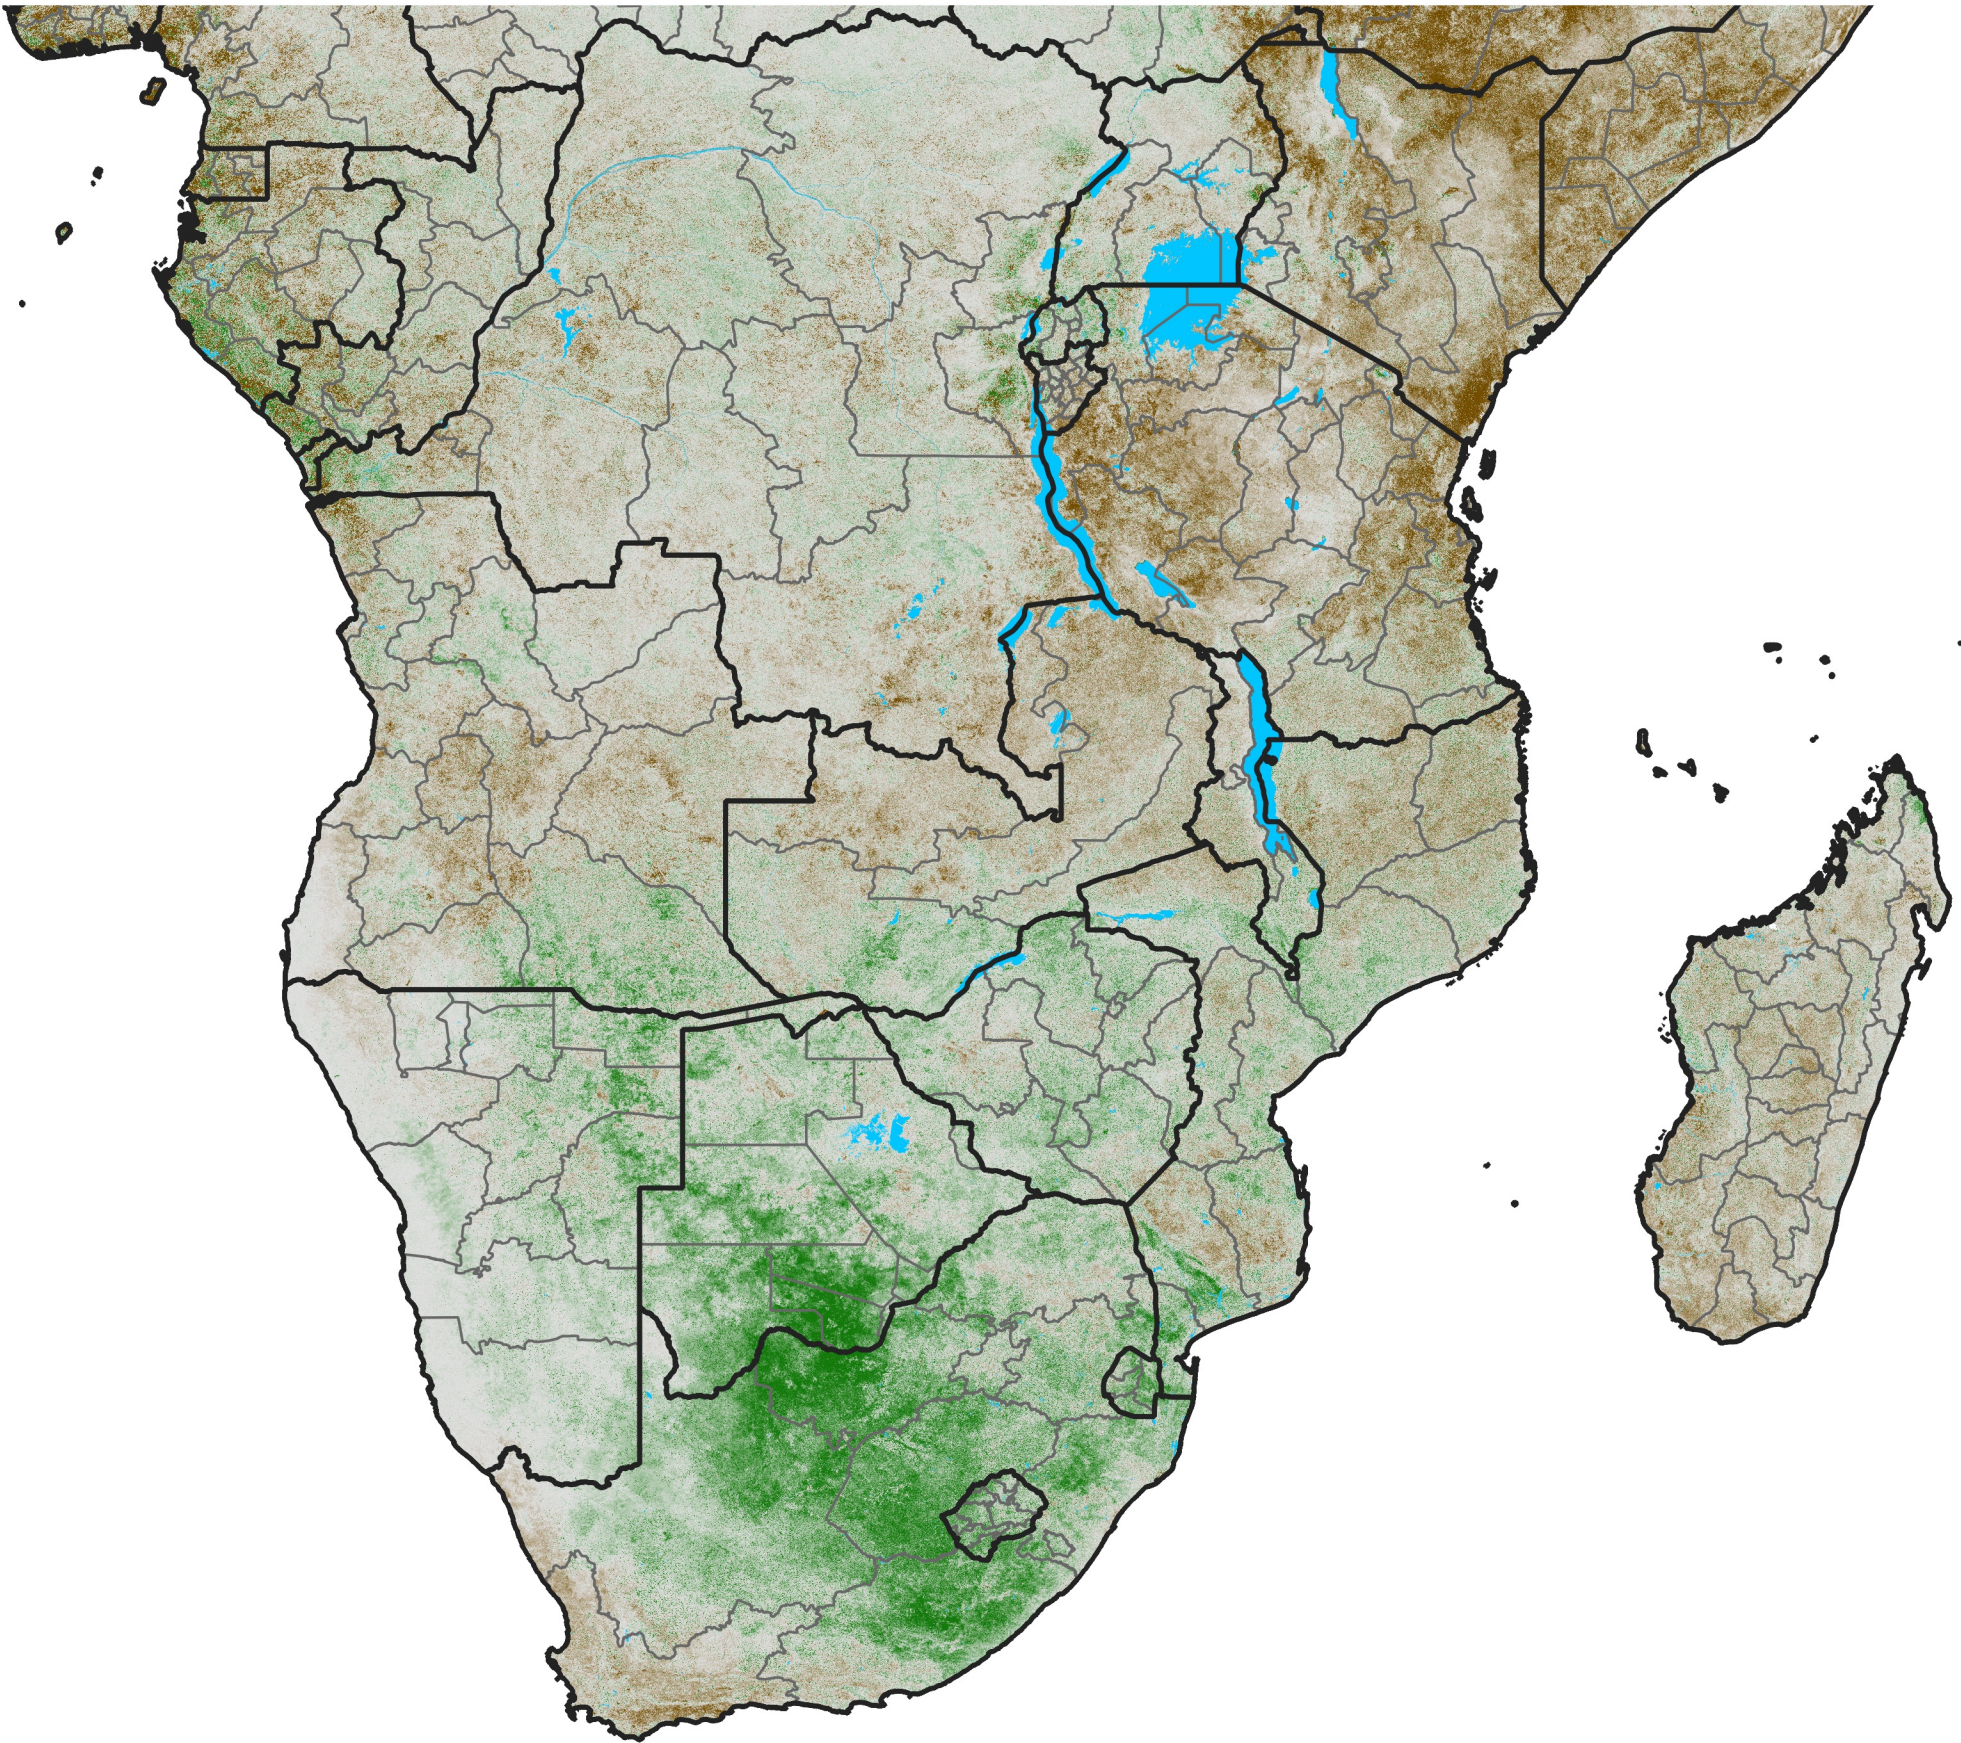

Southern Africa

NDVI Anomaly

2022 minus Mean (2012 - 2021)

Period 59 / Oct 16 - 25, 2022

NDVI Anomaly

< -0.3 -0.2 -0.1 -0.05 0.05 0.1 0.2 >0.3

Negative

No Difference