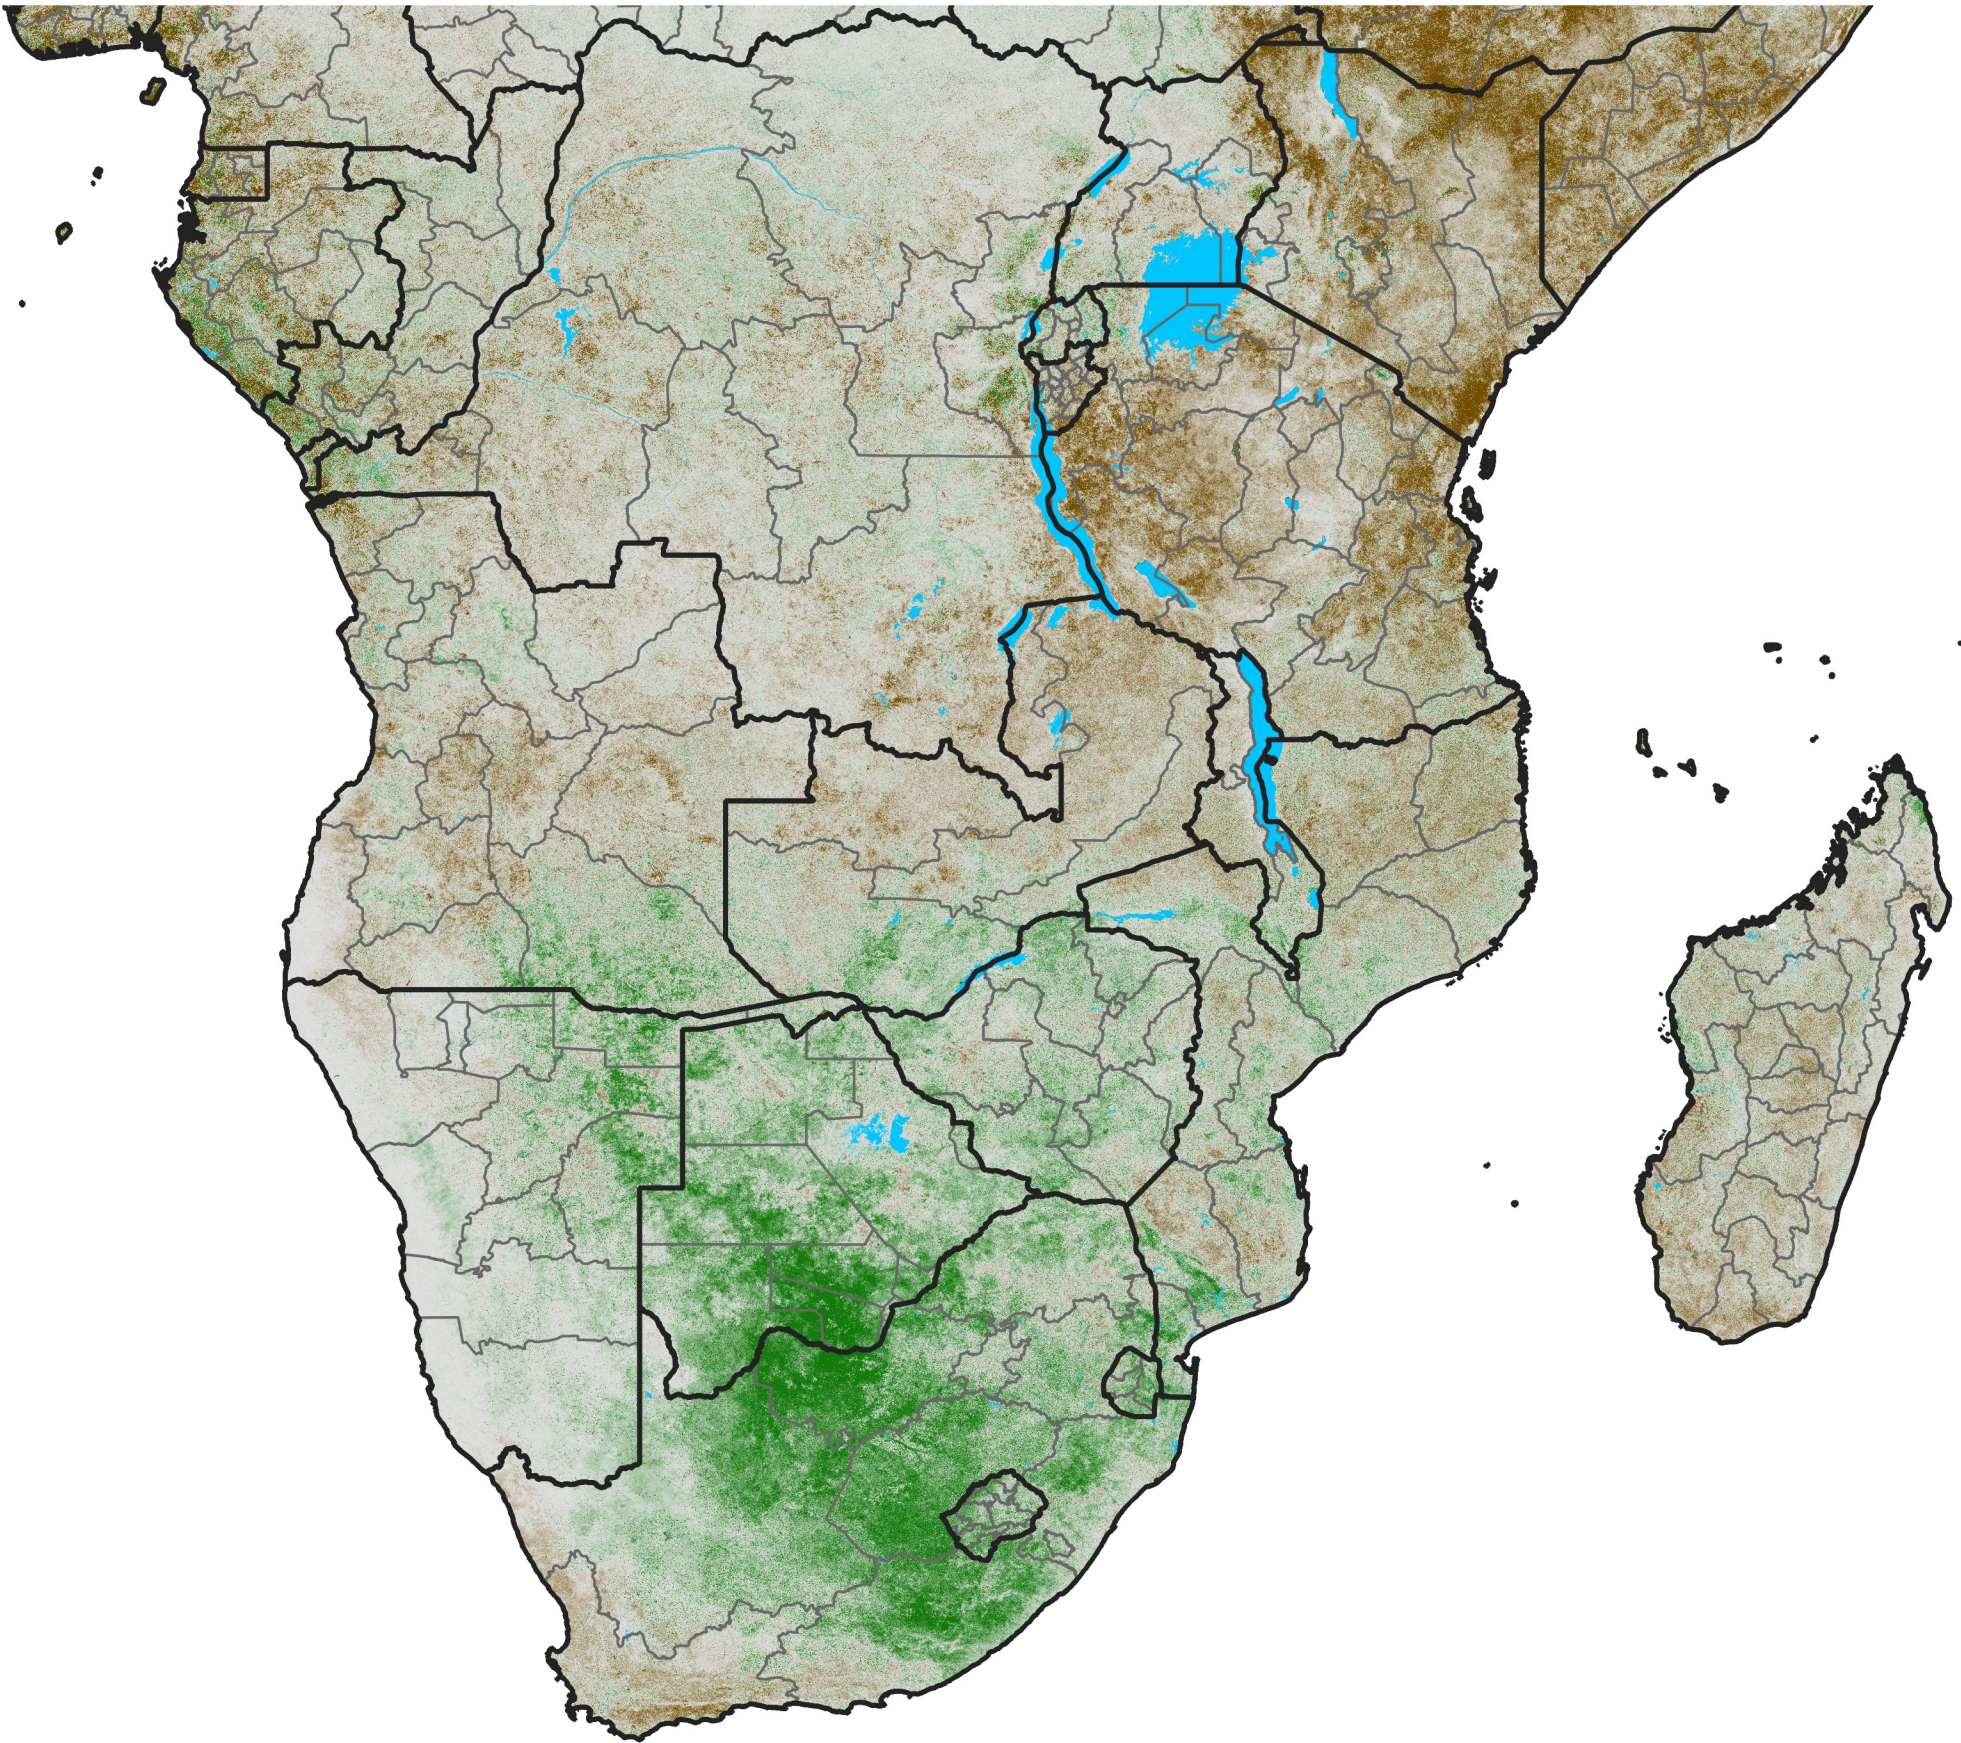

Southern Africa

NDVI Anomaly

2022 minus Mean (2012 - 2021)

Period 60 / Oct 21 - 31, 2022

NDVI Anomaly

< -0.3 -0.2 -0.1 -0.05 0.05 0.1 0.2 >0.3

Negative

No Difference