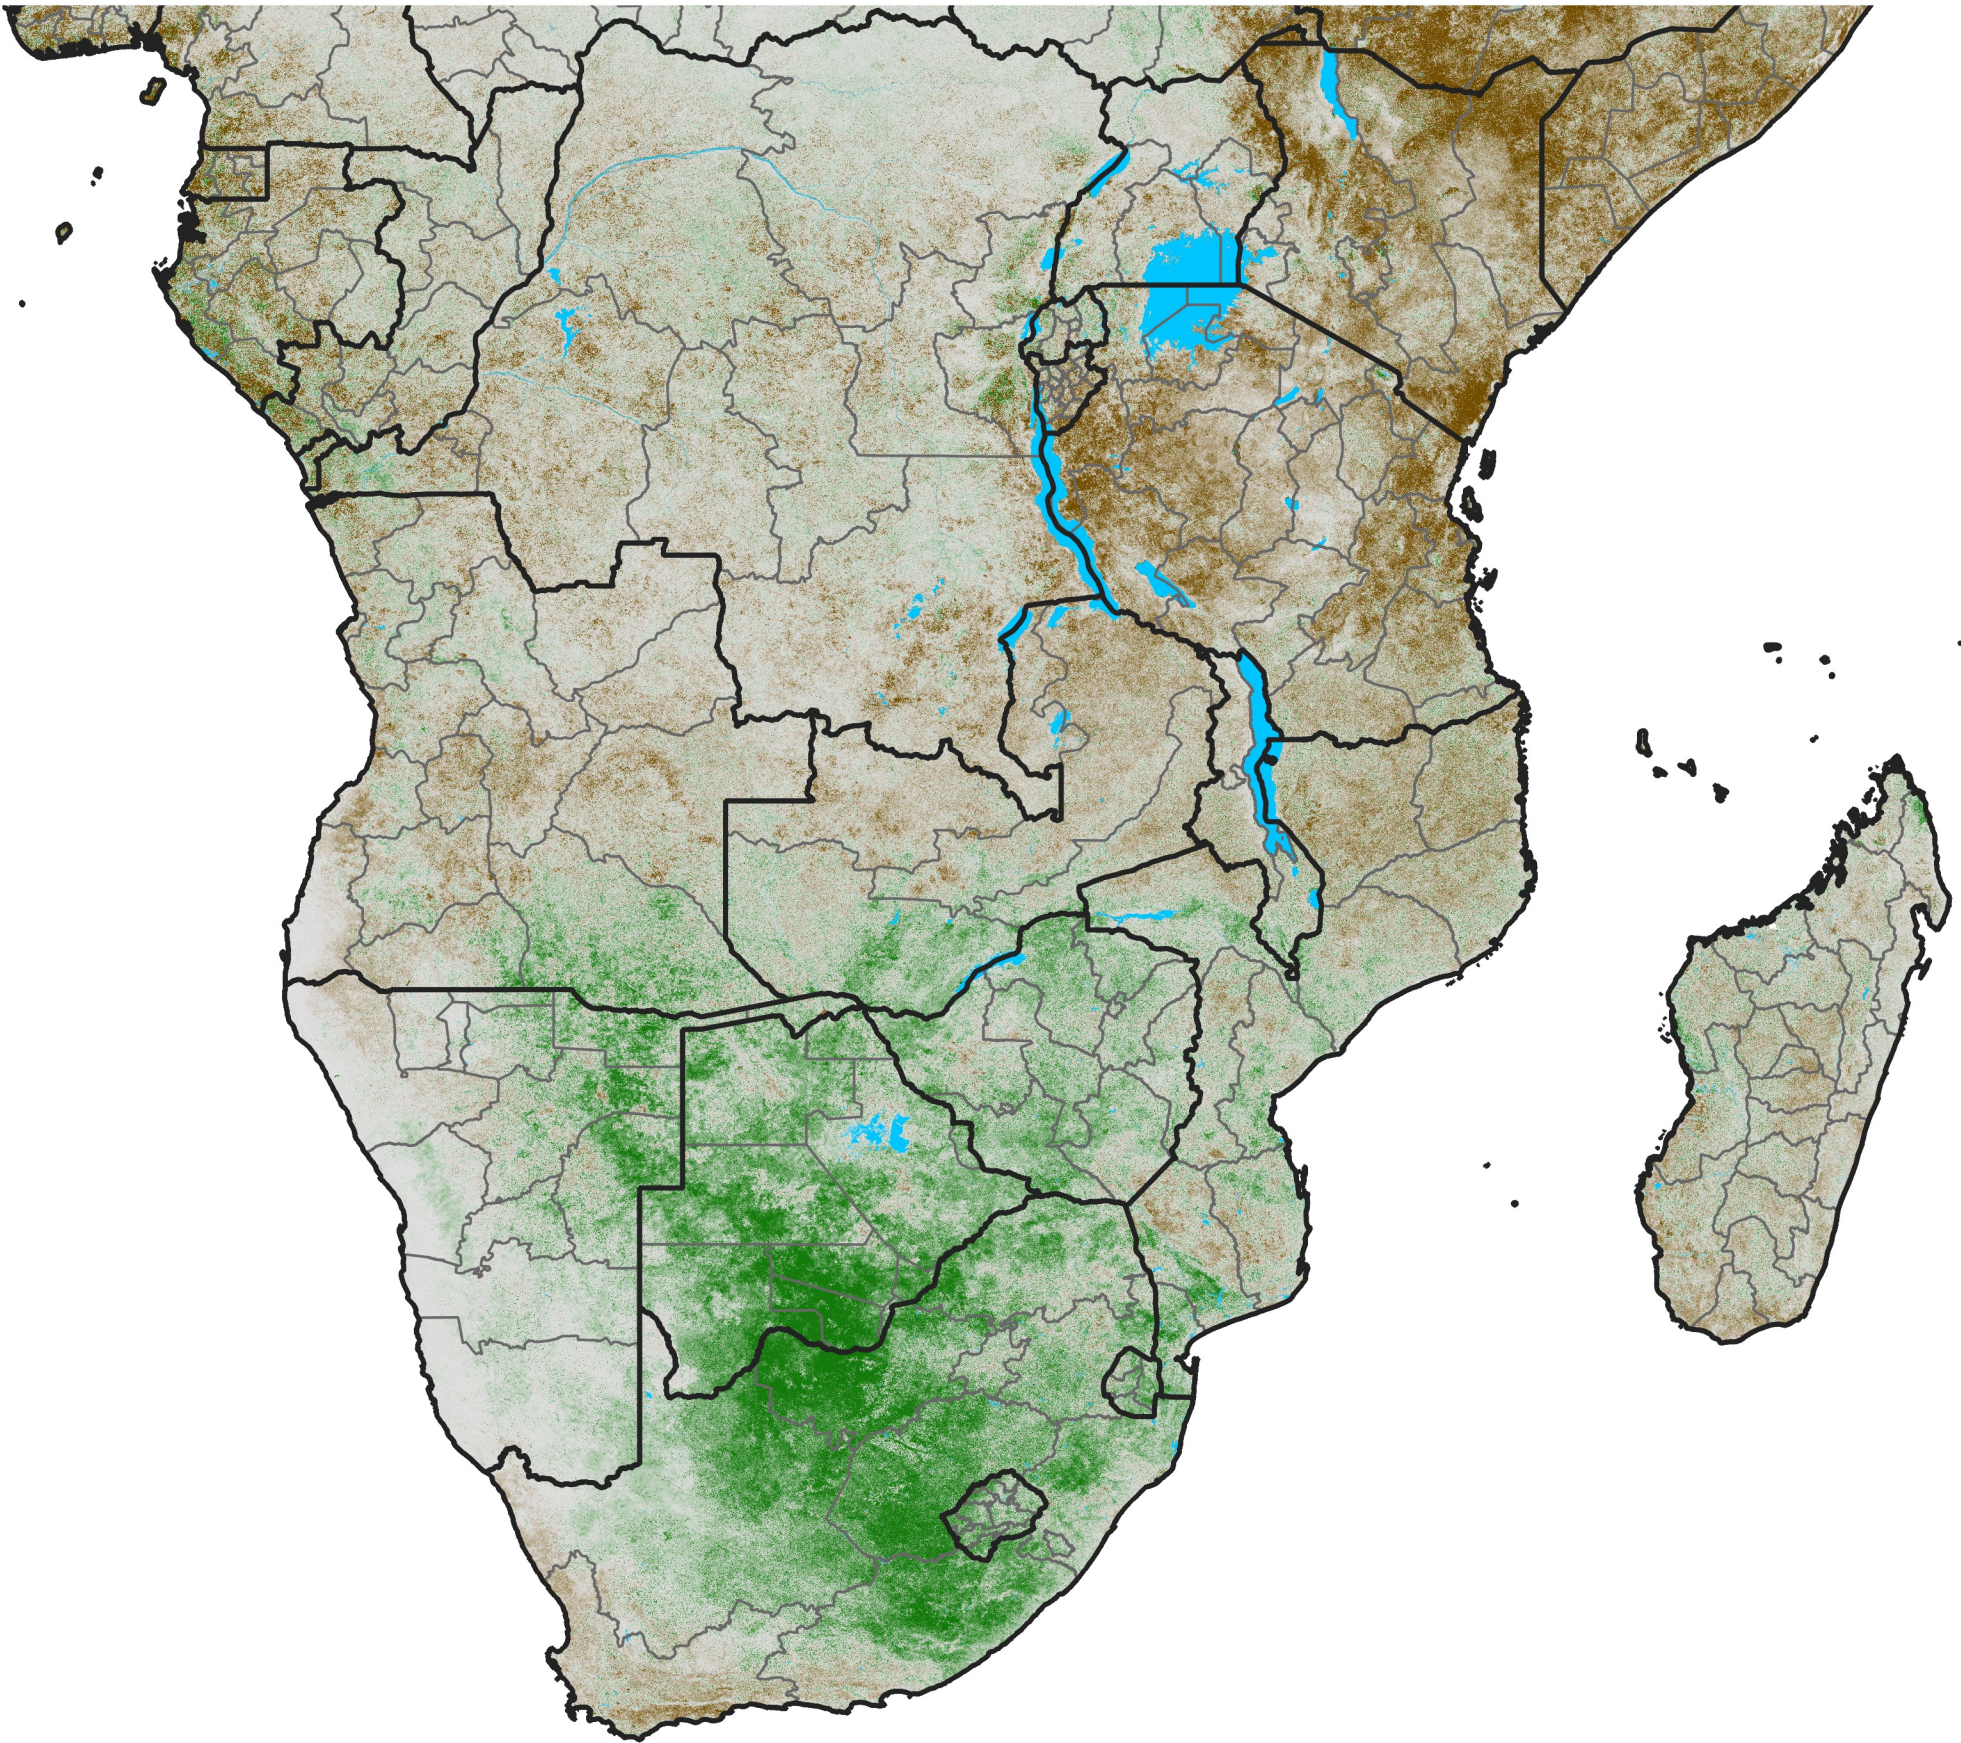

Southern Africa

NDVI Anomaly

2022 minus Mean (2012 - 2021)

Period 61 / Oct 26 - Nov 05, 2022

NDVI Anomaly

< -0.3 -0.2 -0.1 -0.05 0.05 0.1 0.2 >0.3

Negative

No Difference