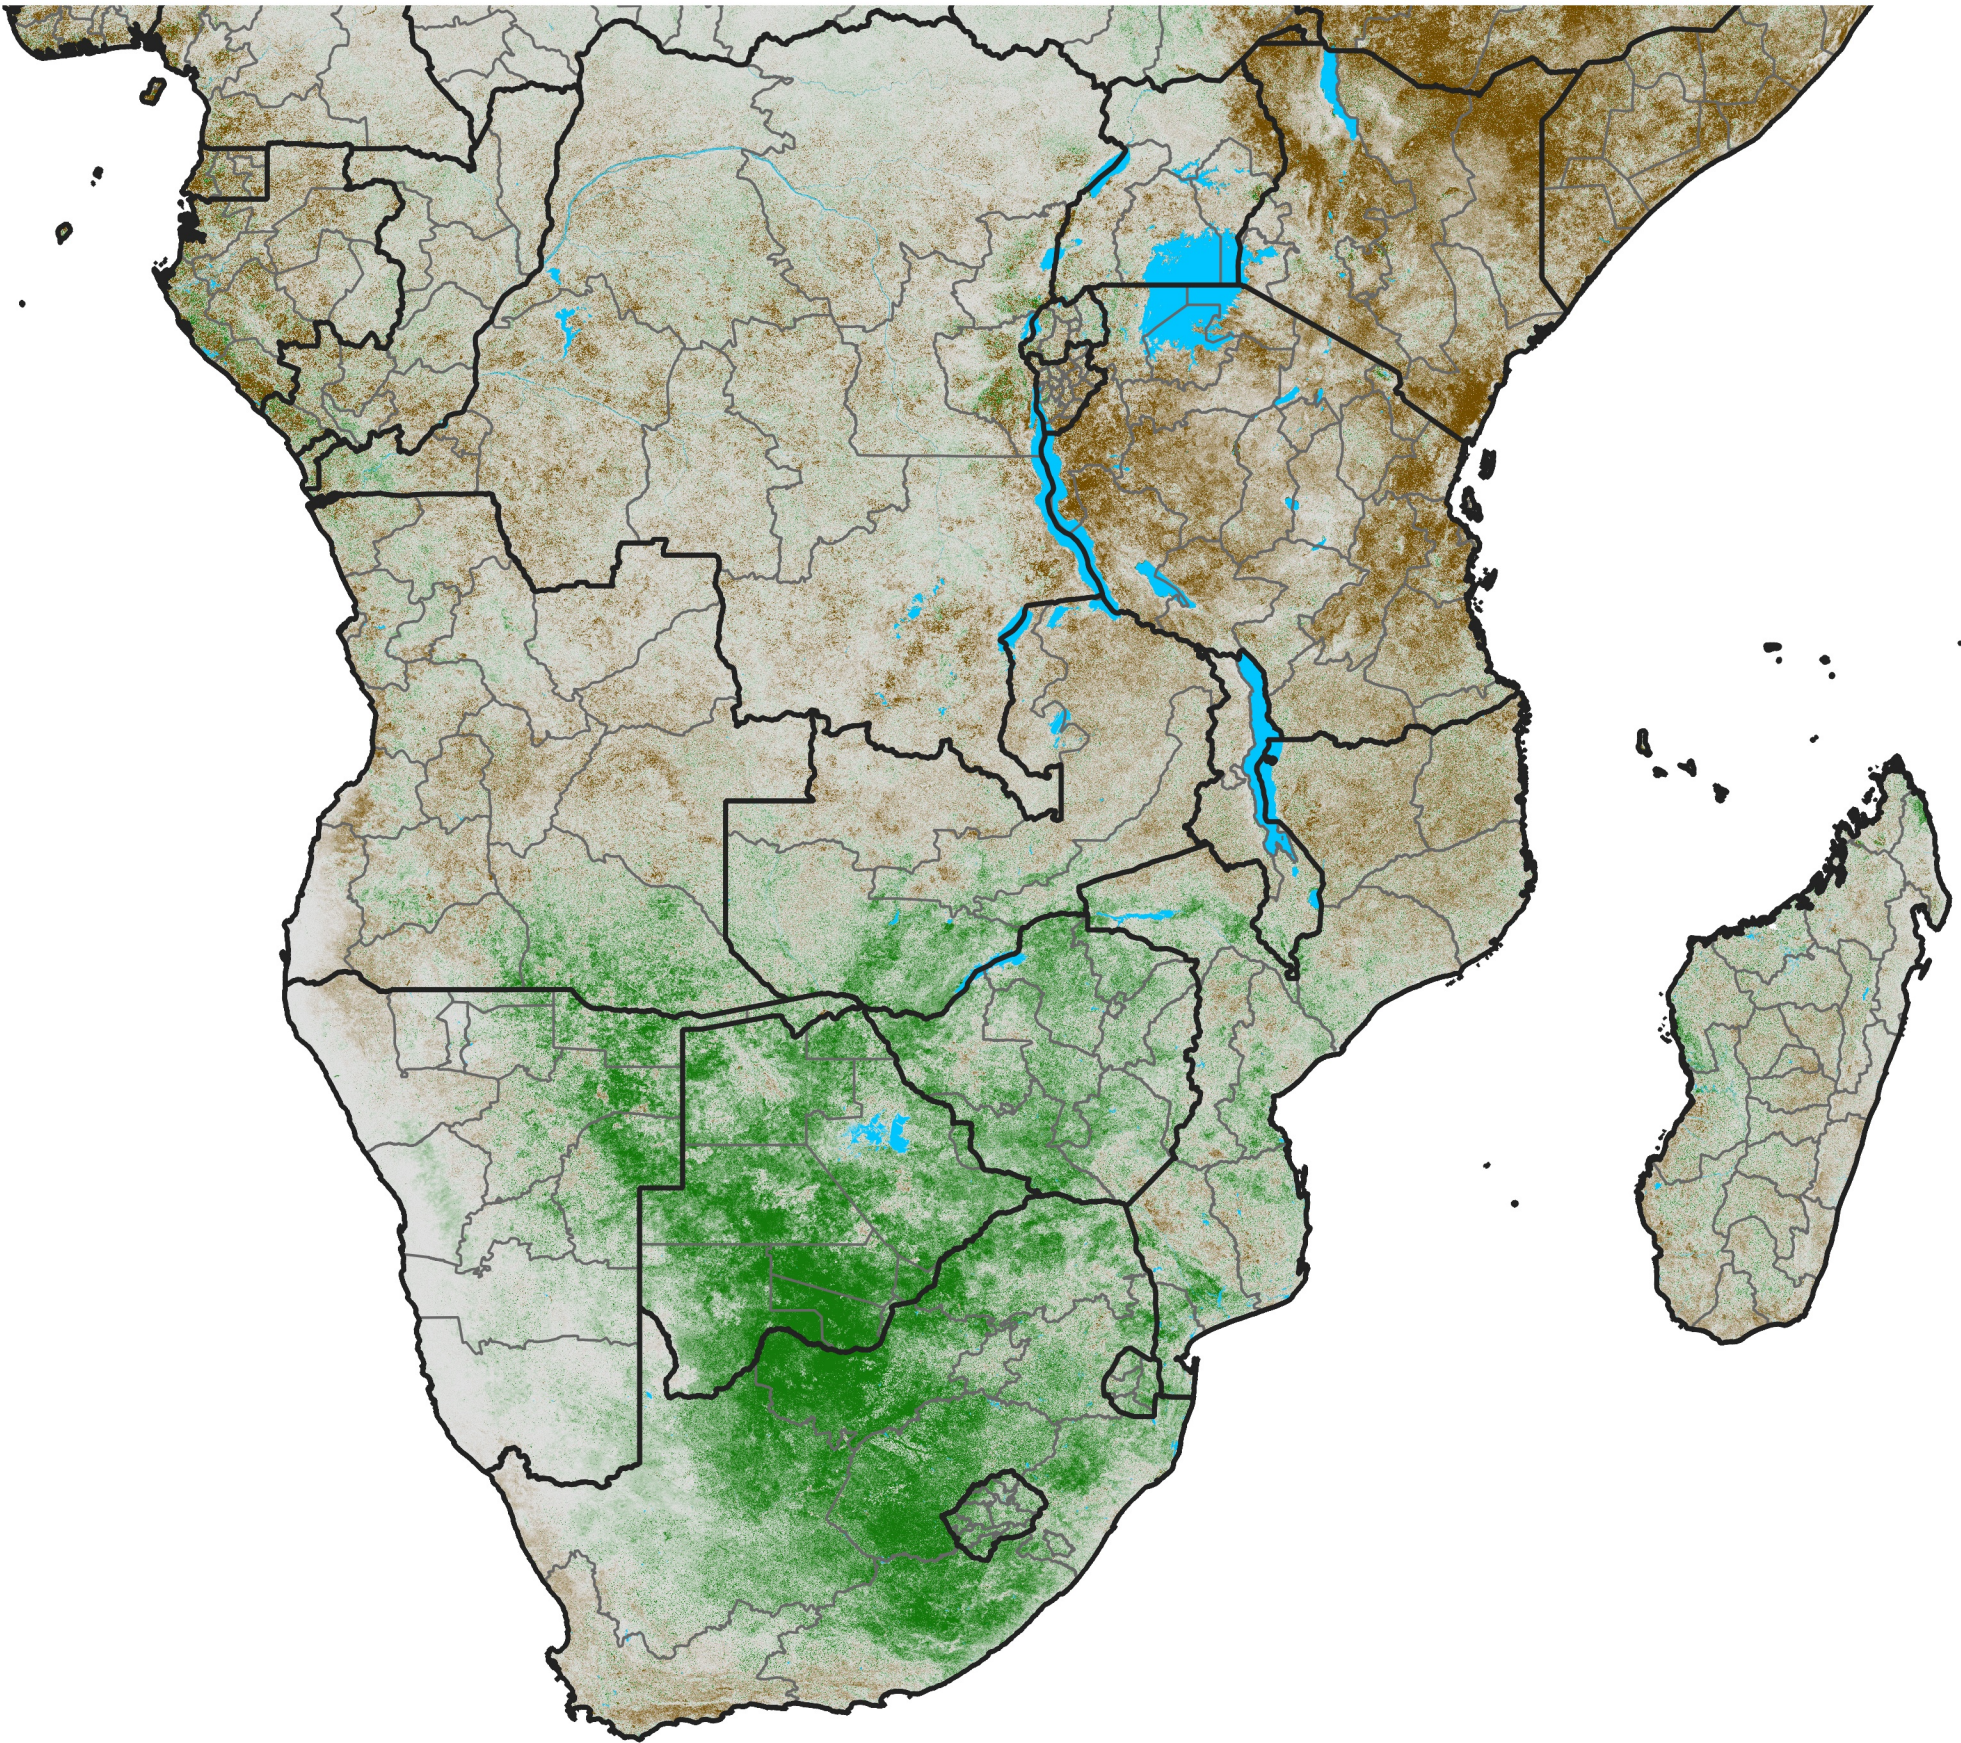

Southern Africa

NDVI Anomaly

2022 minus Mean (2012 - 2021)

Period 62 / Nov 01 - 10, 2022

NDVI Anomaly

< -0.3 -0.2 -0.1 -0.05 0.05 0.1 0.2 >0.3

Negative

No Difference