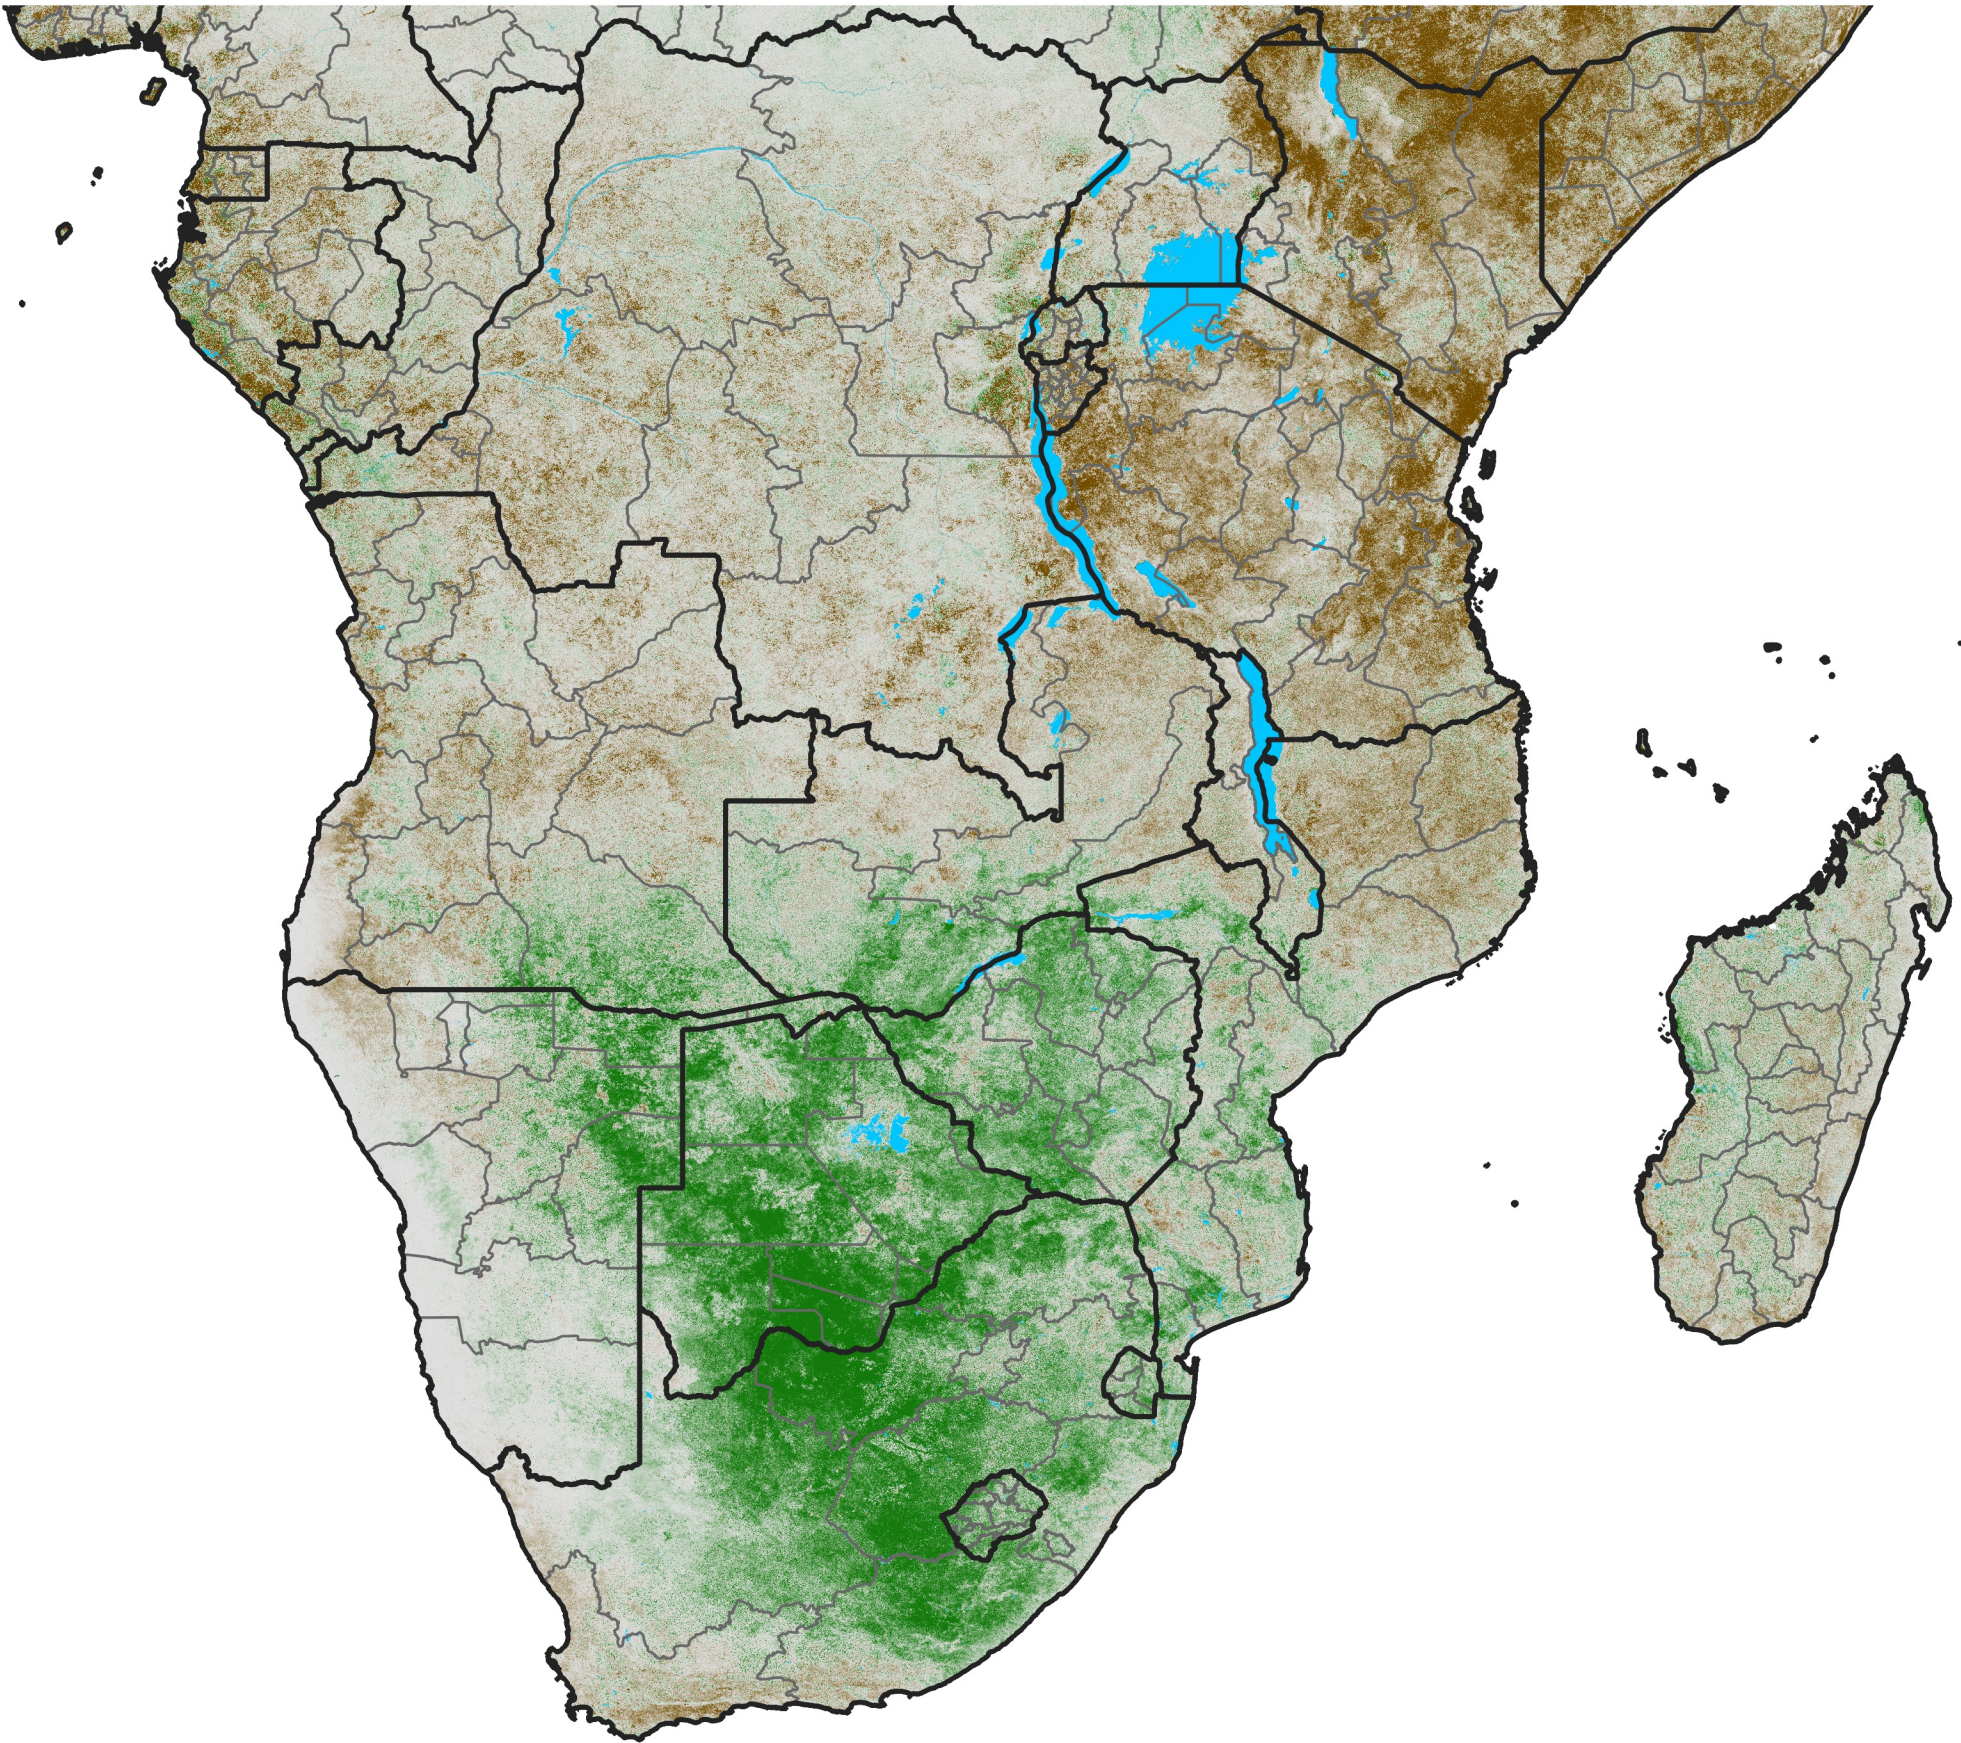

Southern Africa

NDVI Anomaly

2022 minus Mean (2012 - 2021)

Period 63 / Nov 06 - 15, 2022

NDVI Anomaly

< -0.3 -0.2 -0.1 -0.05 0.05 0.1 0.2 >0.3

Negative

No Difference