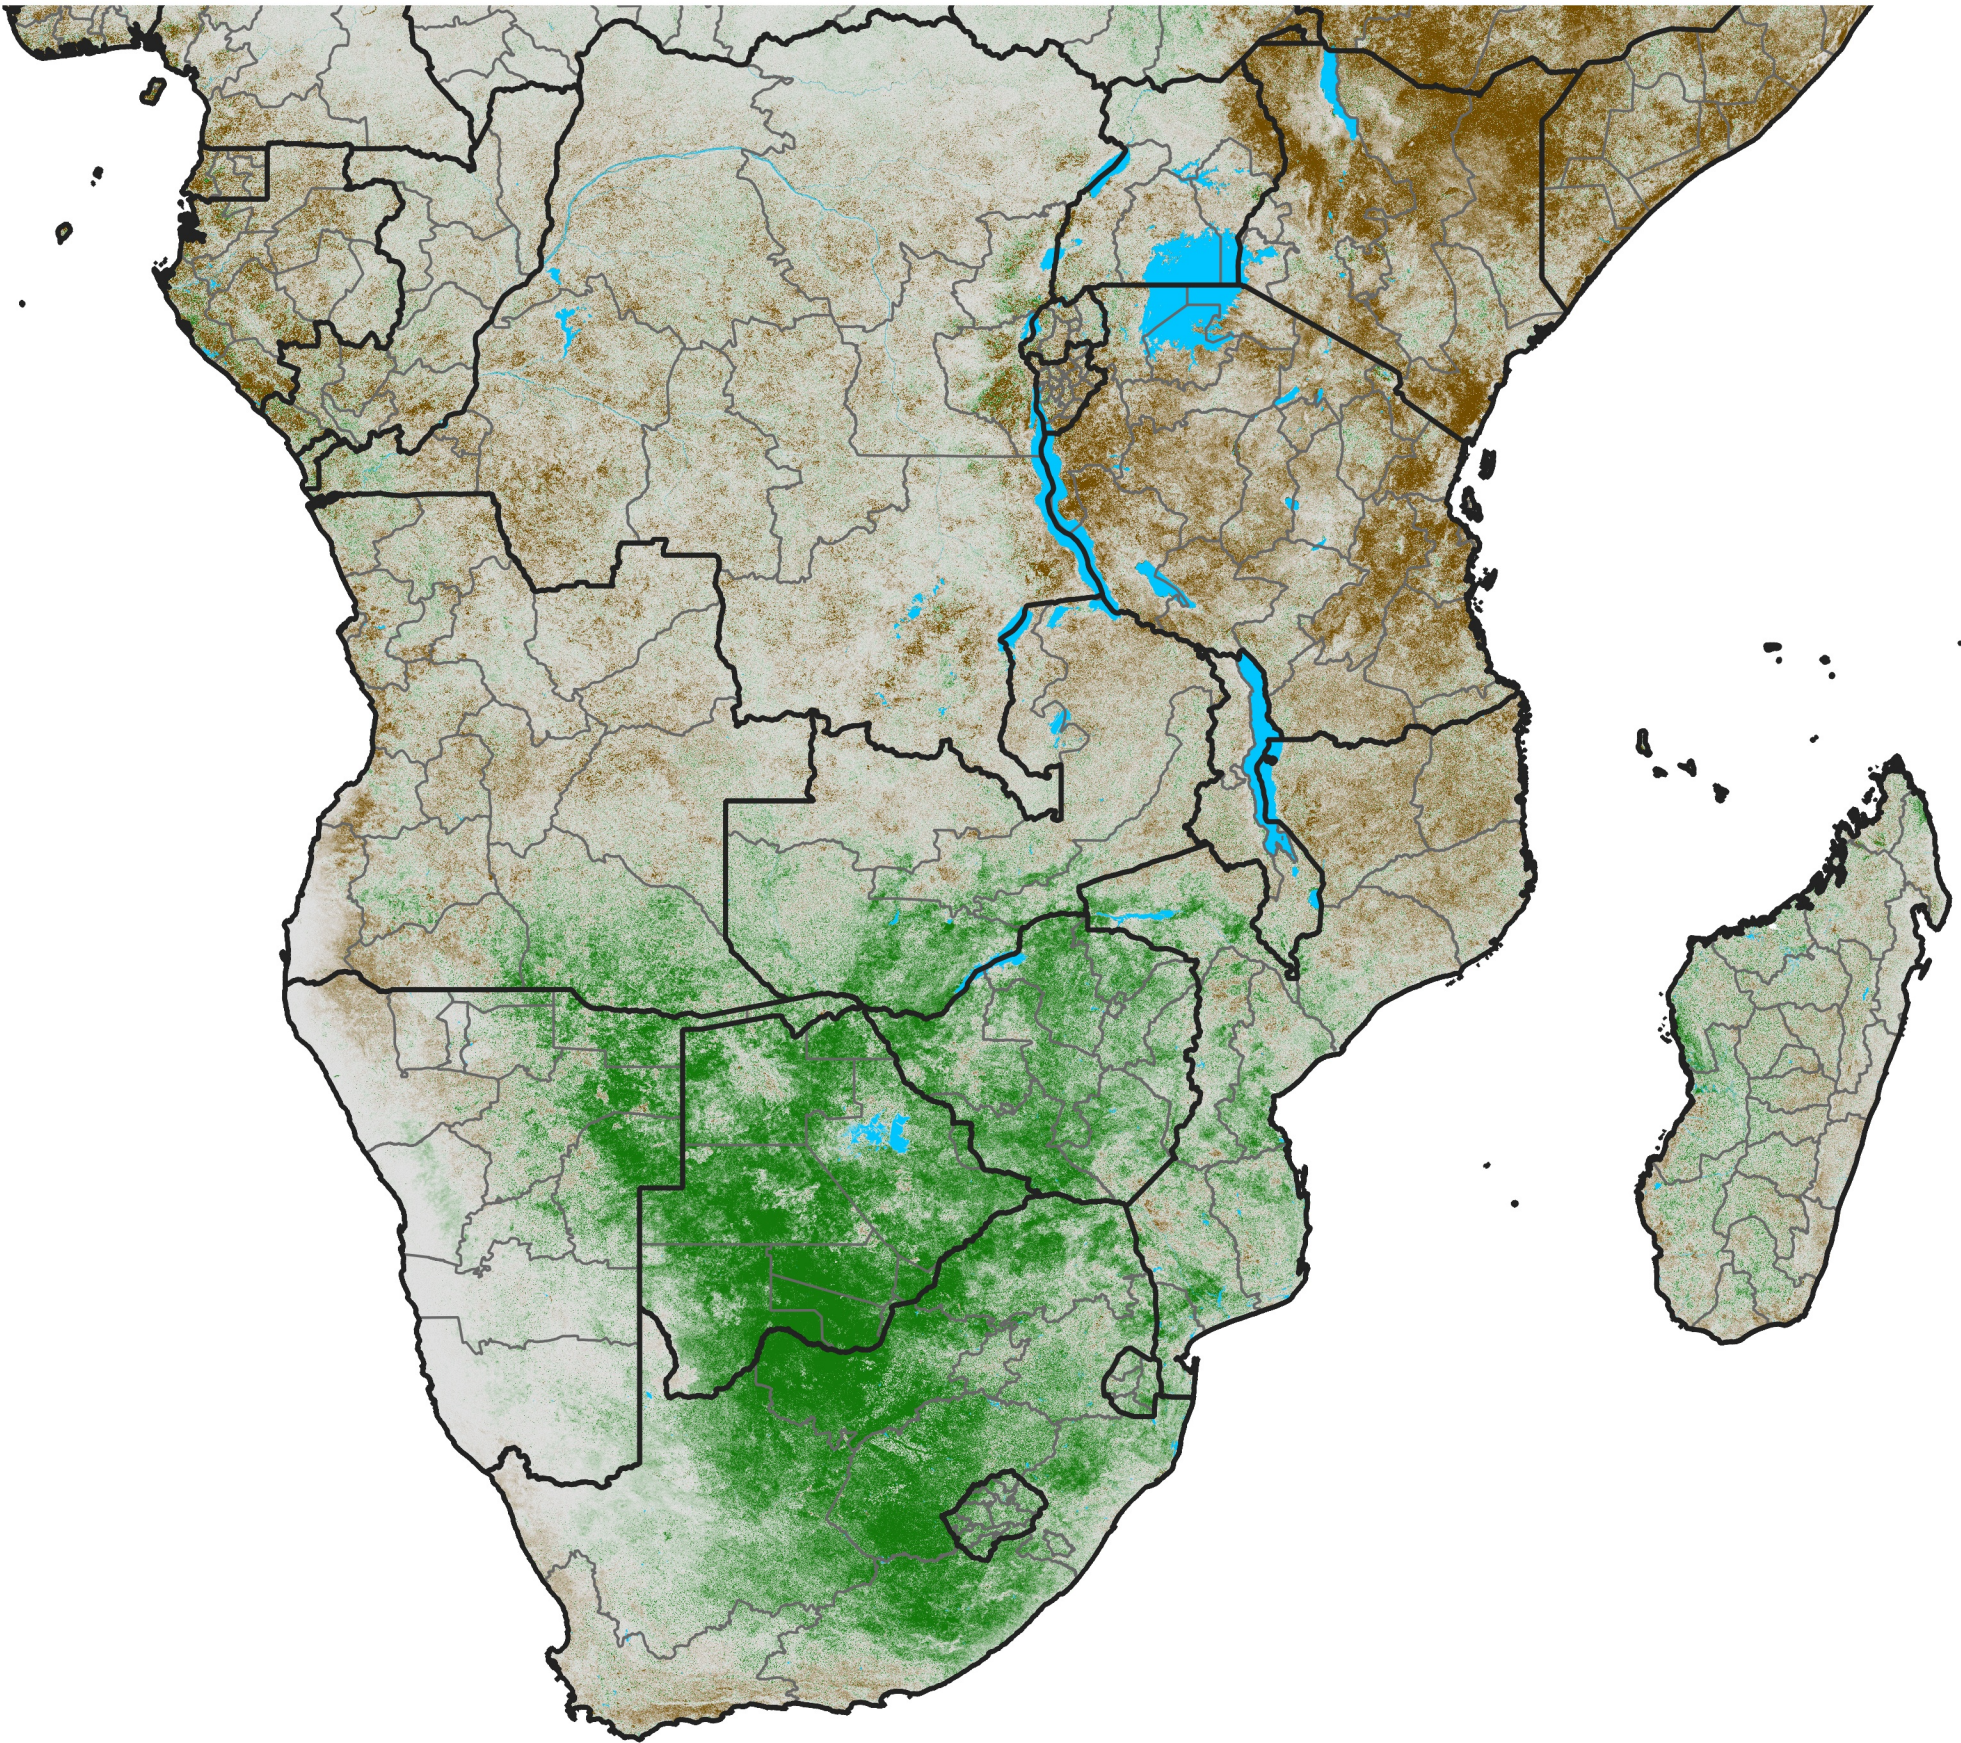

Southern Africa

NDVI Anomaly

2022 minus Mean (2012 - 2021)

Period 64 / Nov 11 - 20, 2022

NDVI Anomaly

< -0.3 -0.2 -0.1 -0.05 0.05 0.1 0.2 >0.3

Negative

No Difference