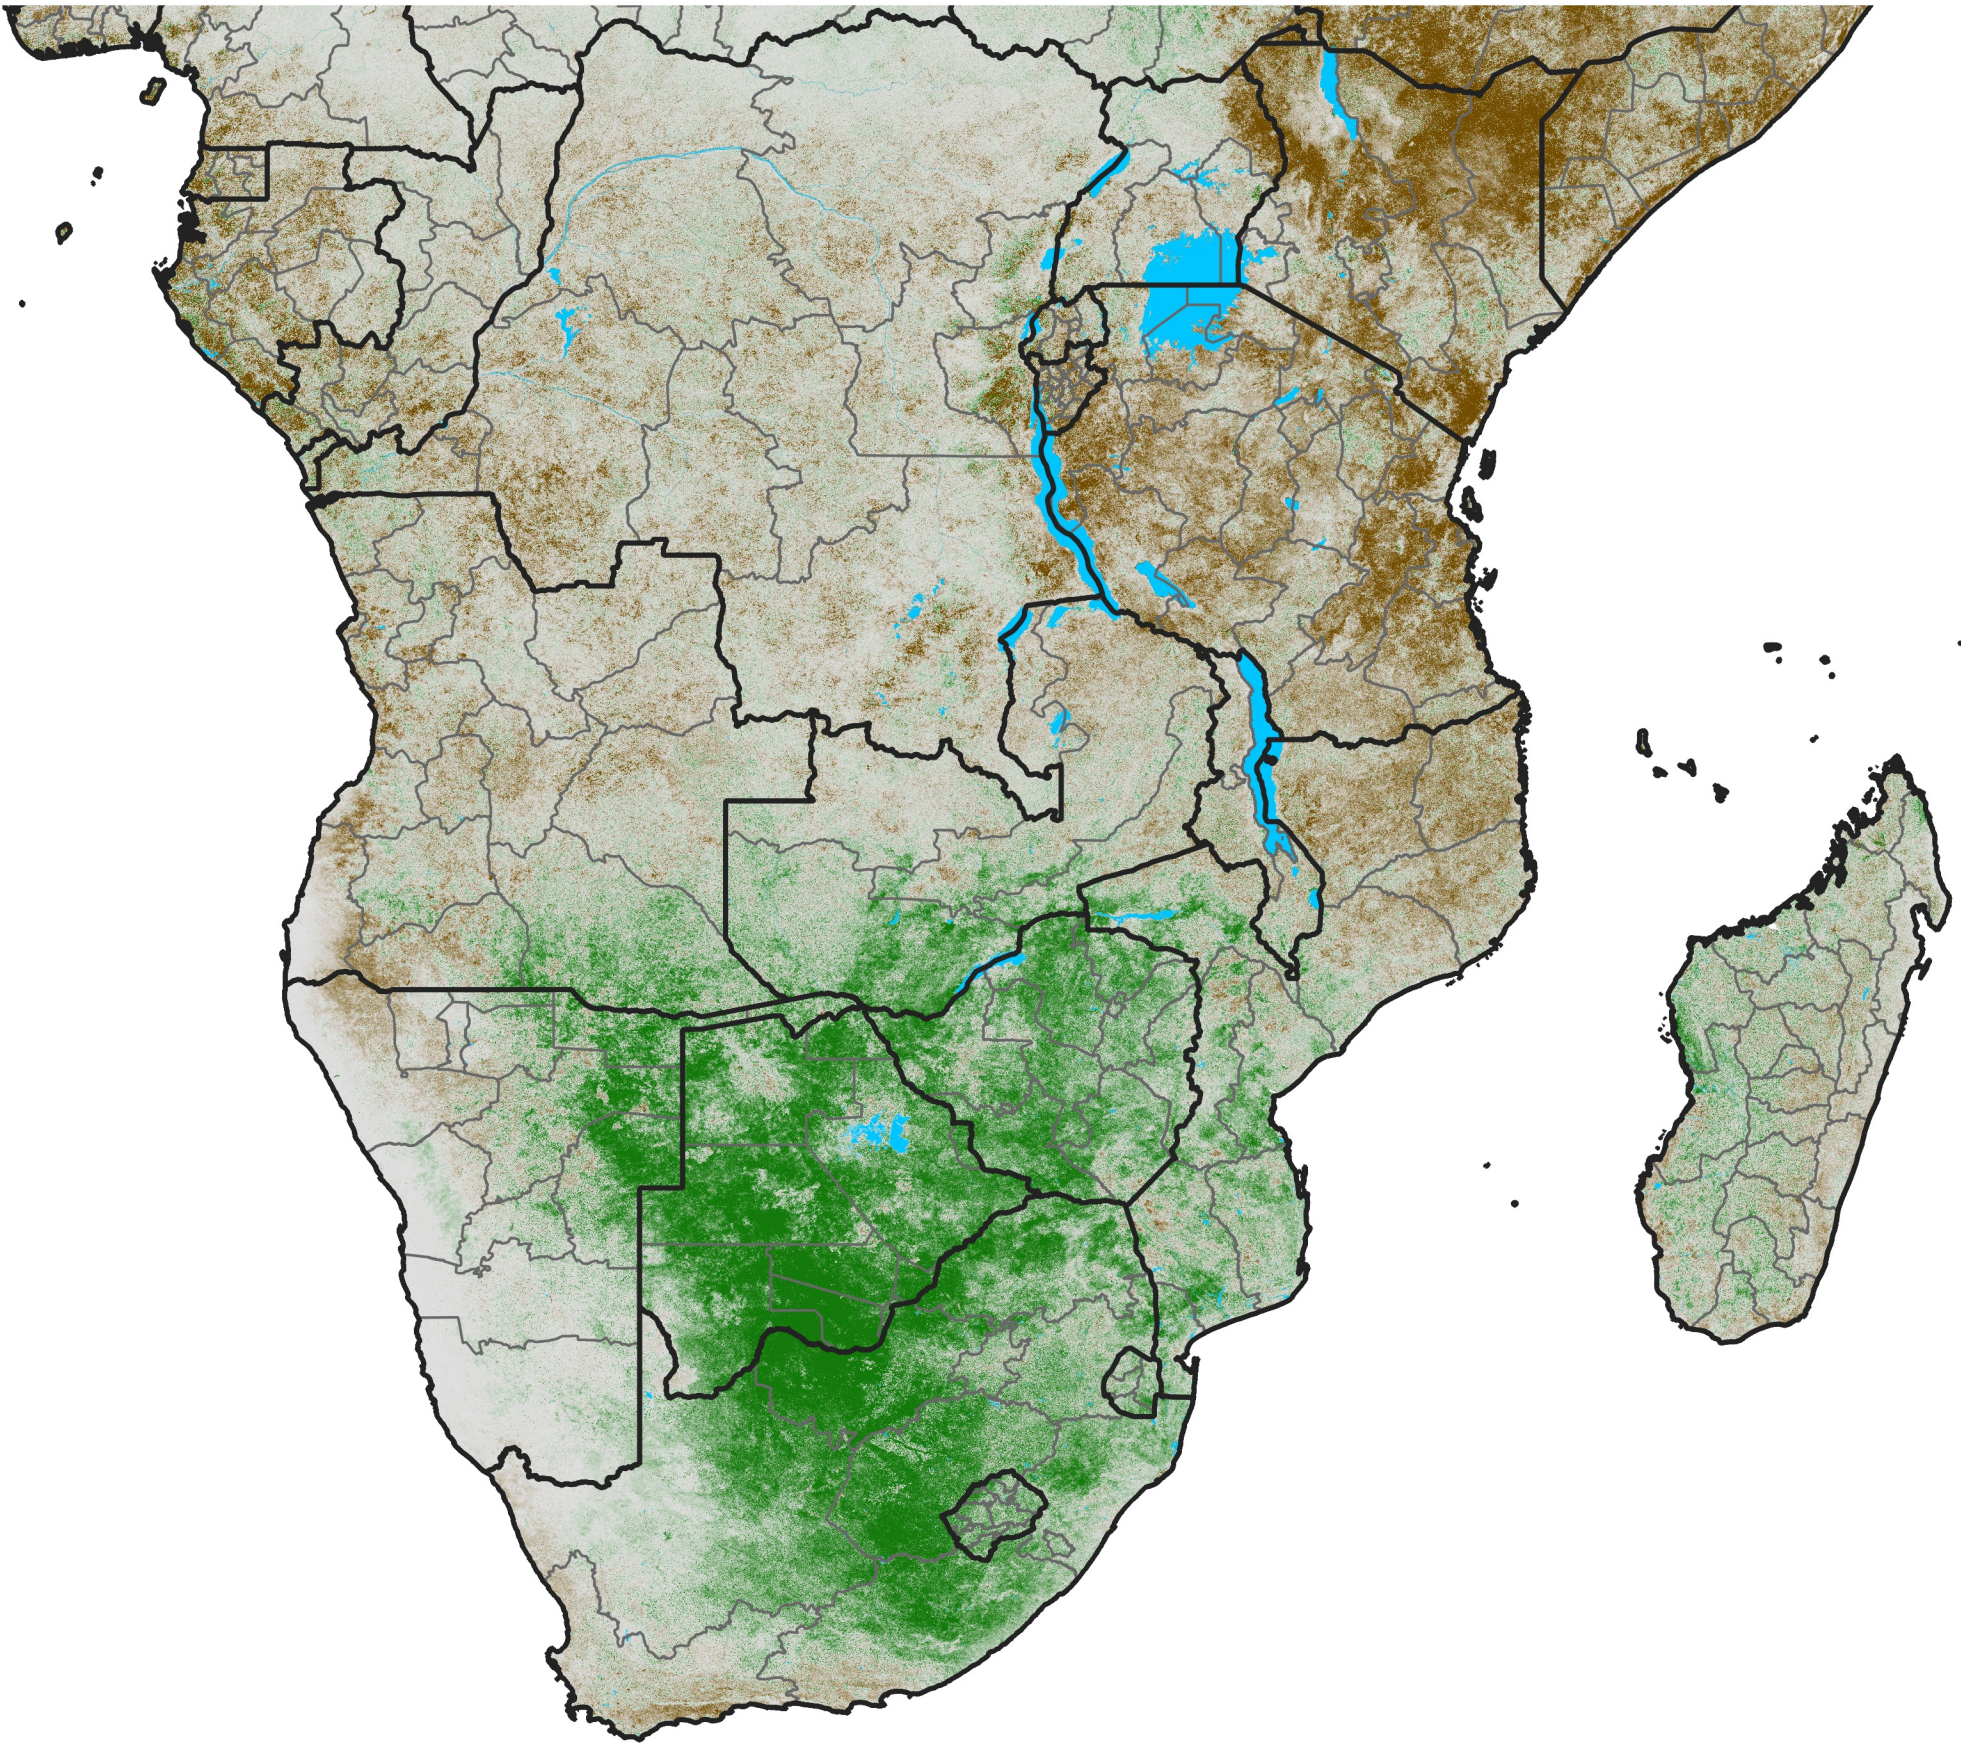

Southern Africa

NDVI Anomaly

2022 minus Mean (2012 - 2021)

Period 65 / Nov 16 - 25, 2022

NDVI Anomaly

< -0.3 -0.2 -0.1 -0.05 0.05 0.1 0.2 >0.3

Negative

No Difference