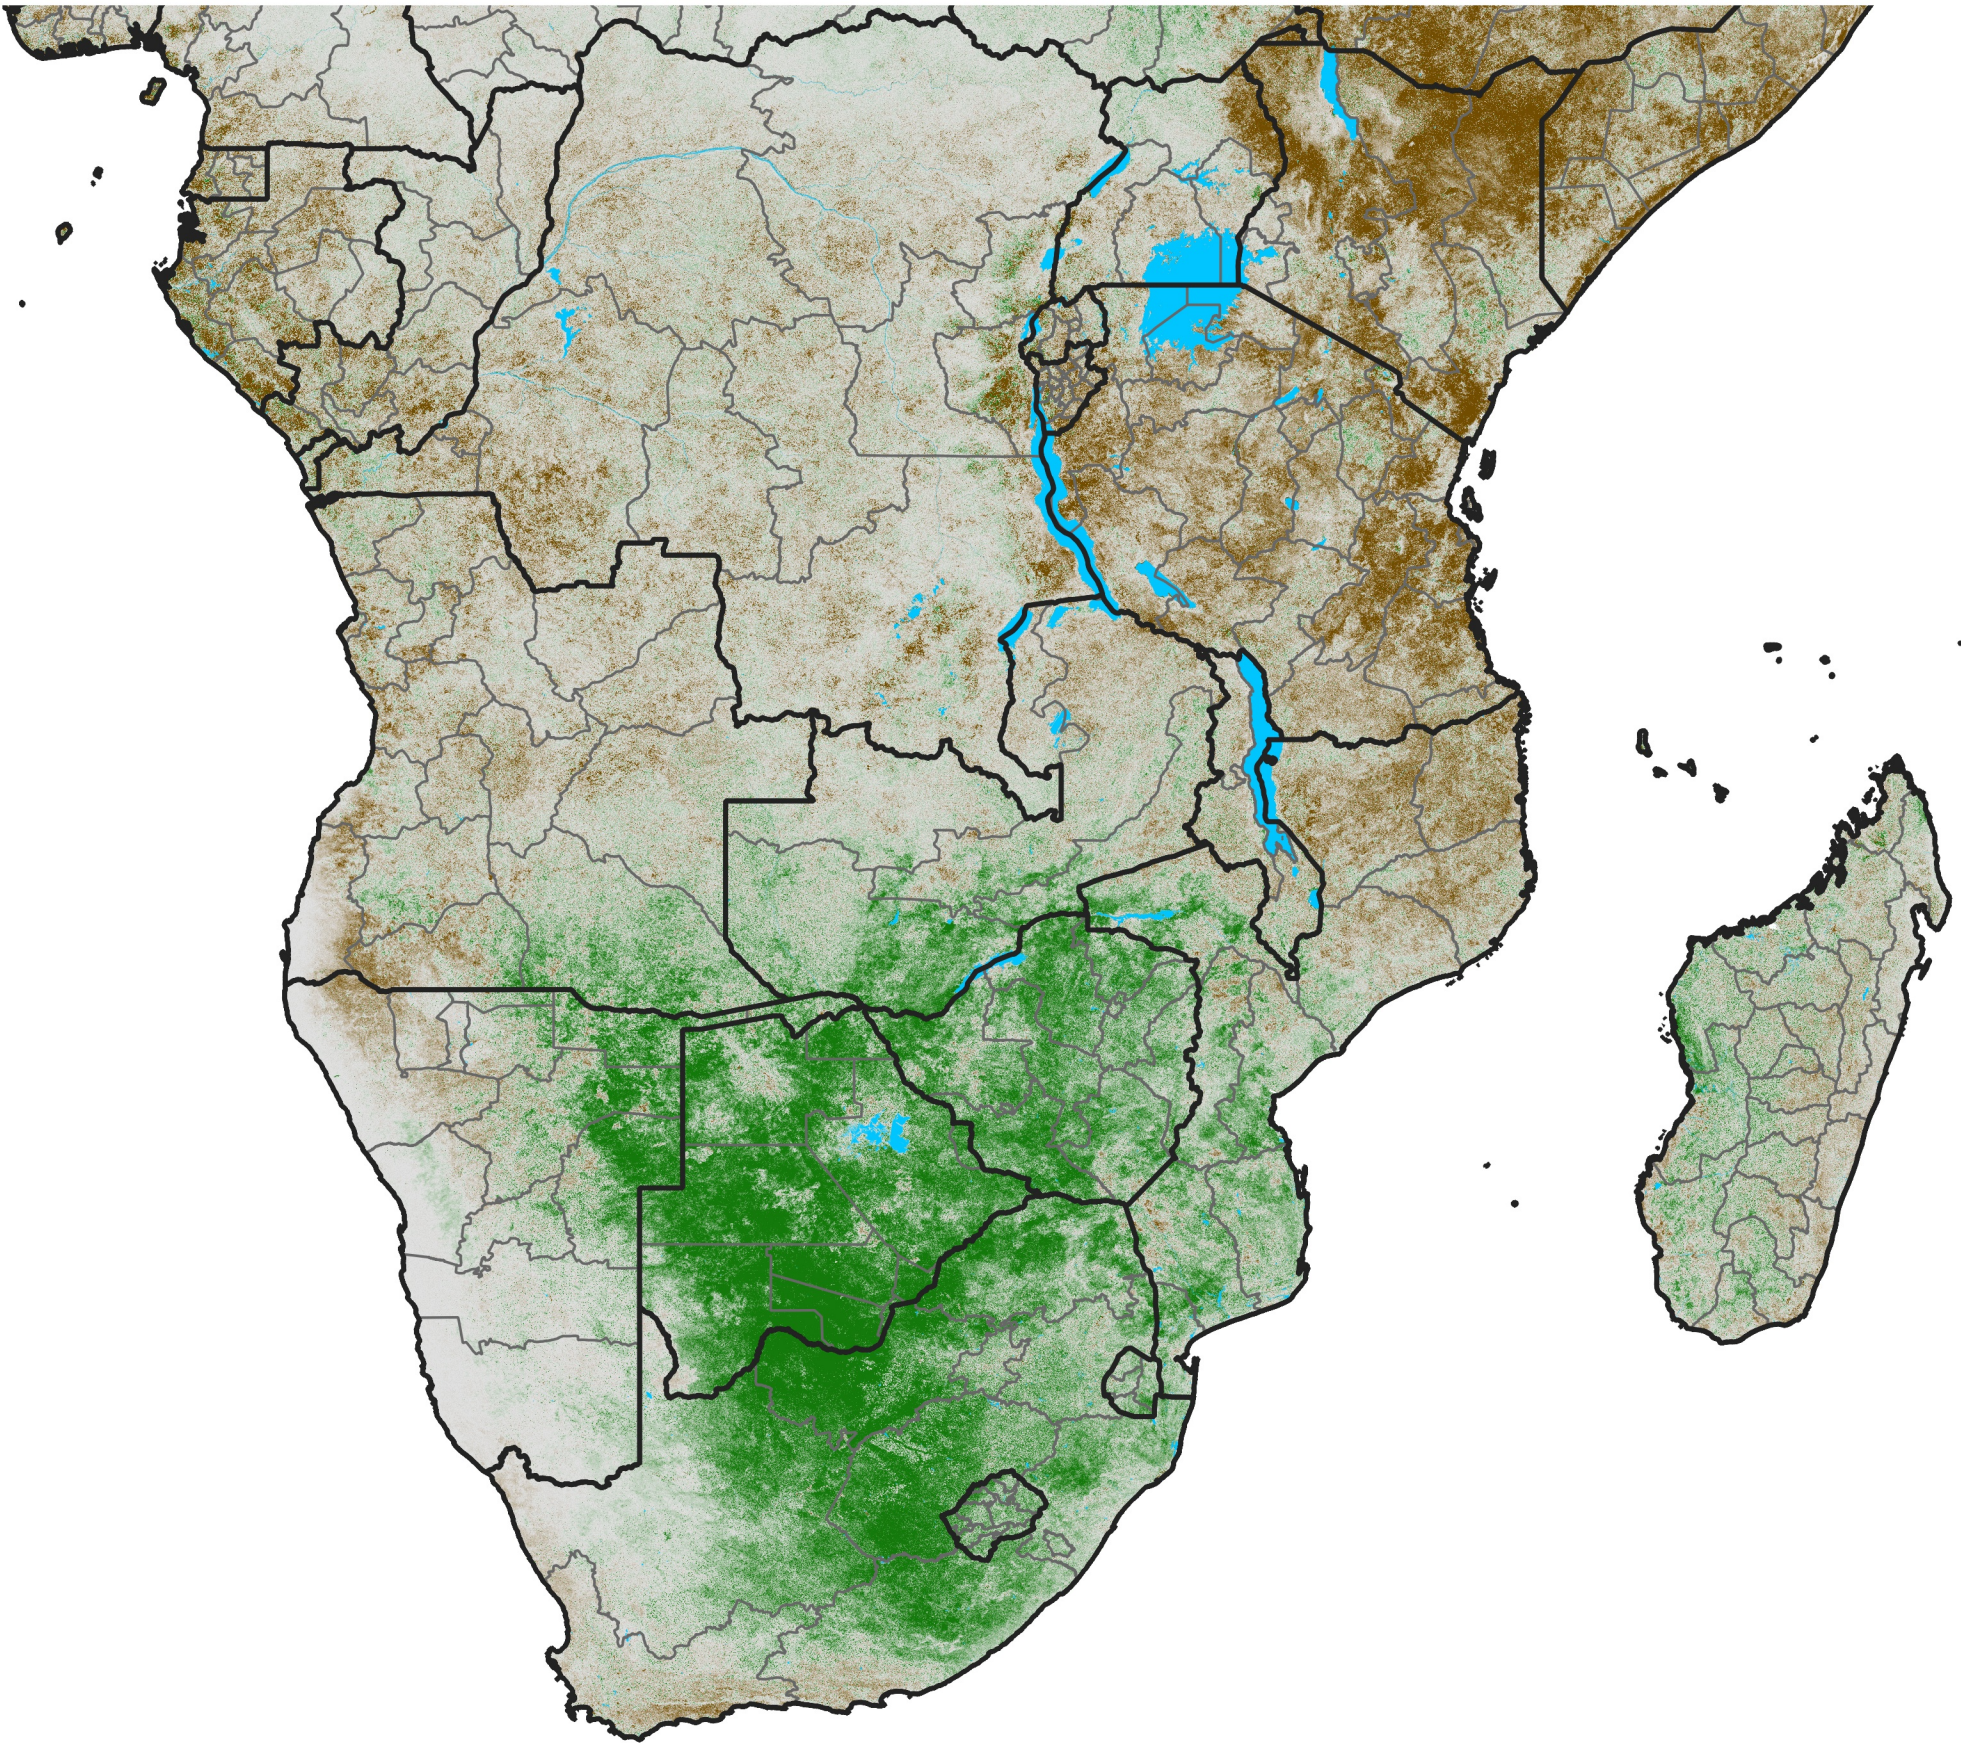

# Southern Africa

## NDVI Anomaly

2022 minus Mean (2012 - 2021)

Period 66 / Nov 21 - 30, 2022

### NDVI Anomaly

< -0.3   -0.2   -0.1   -0.05   0.05   0.1   0.2   >0.3

Negative

No Difference

Positive