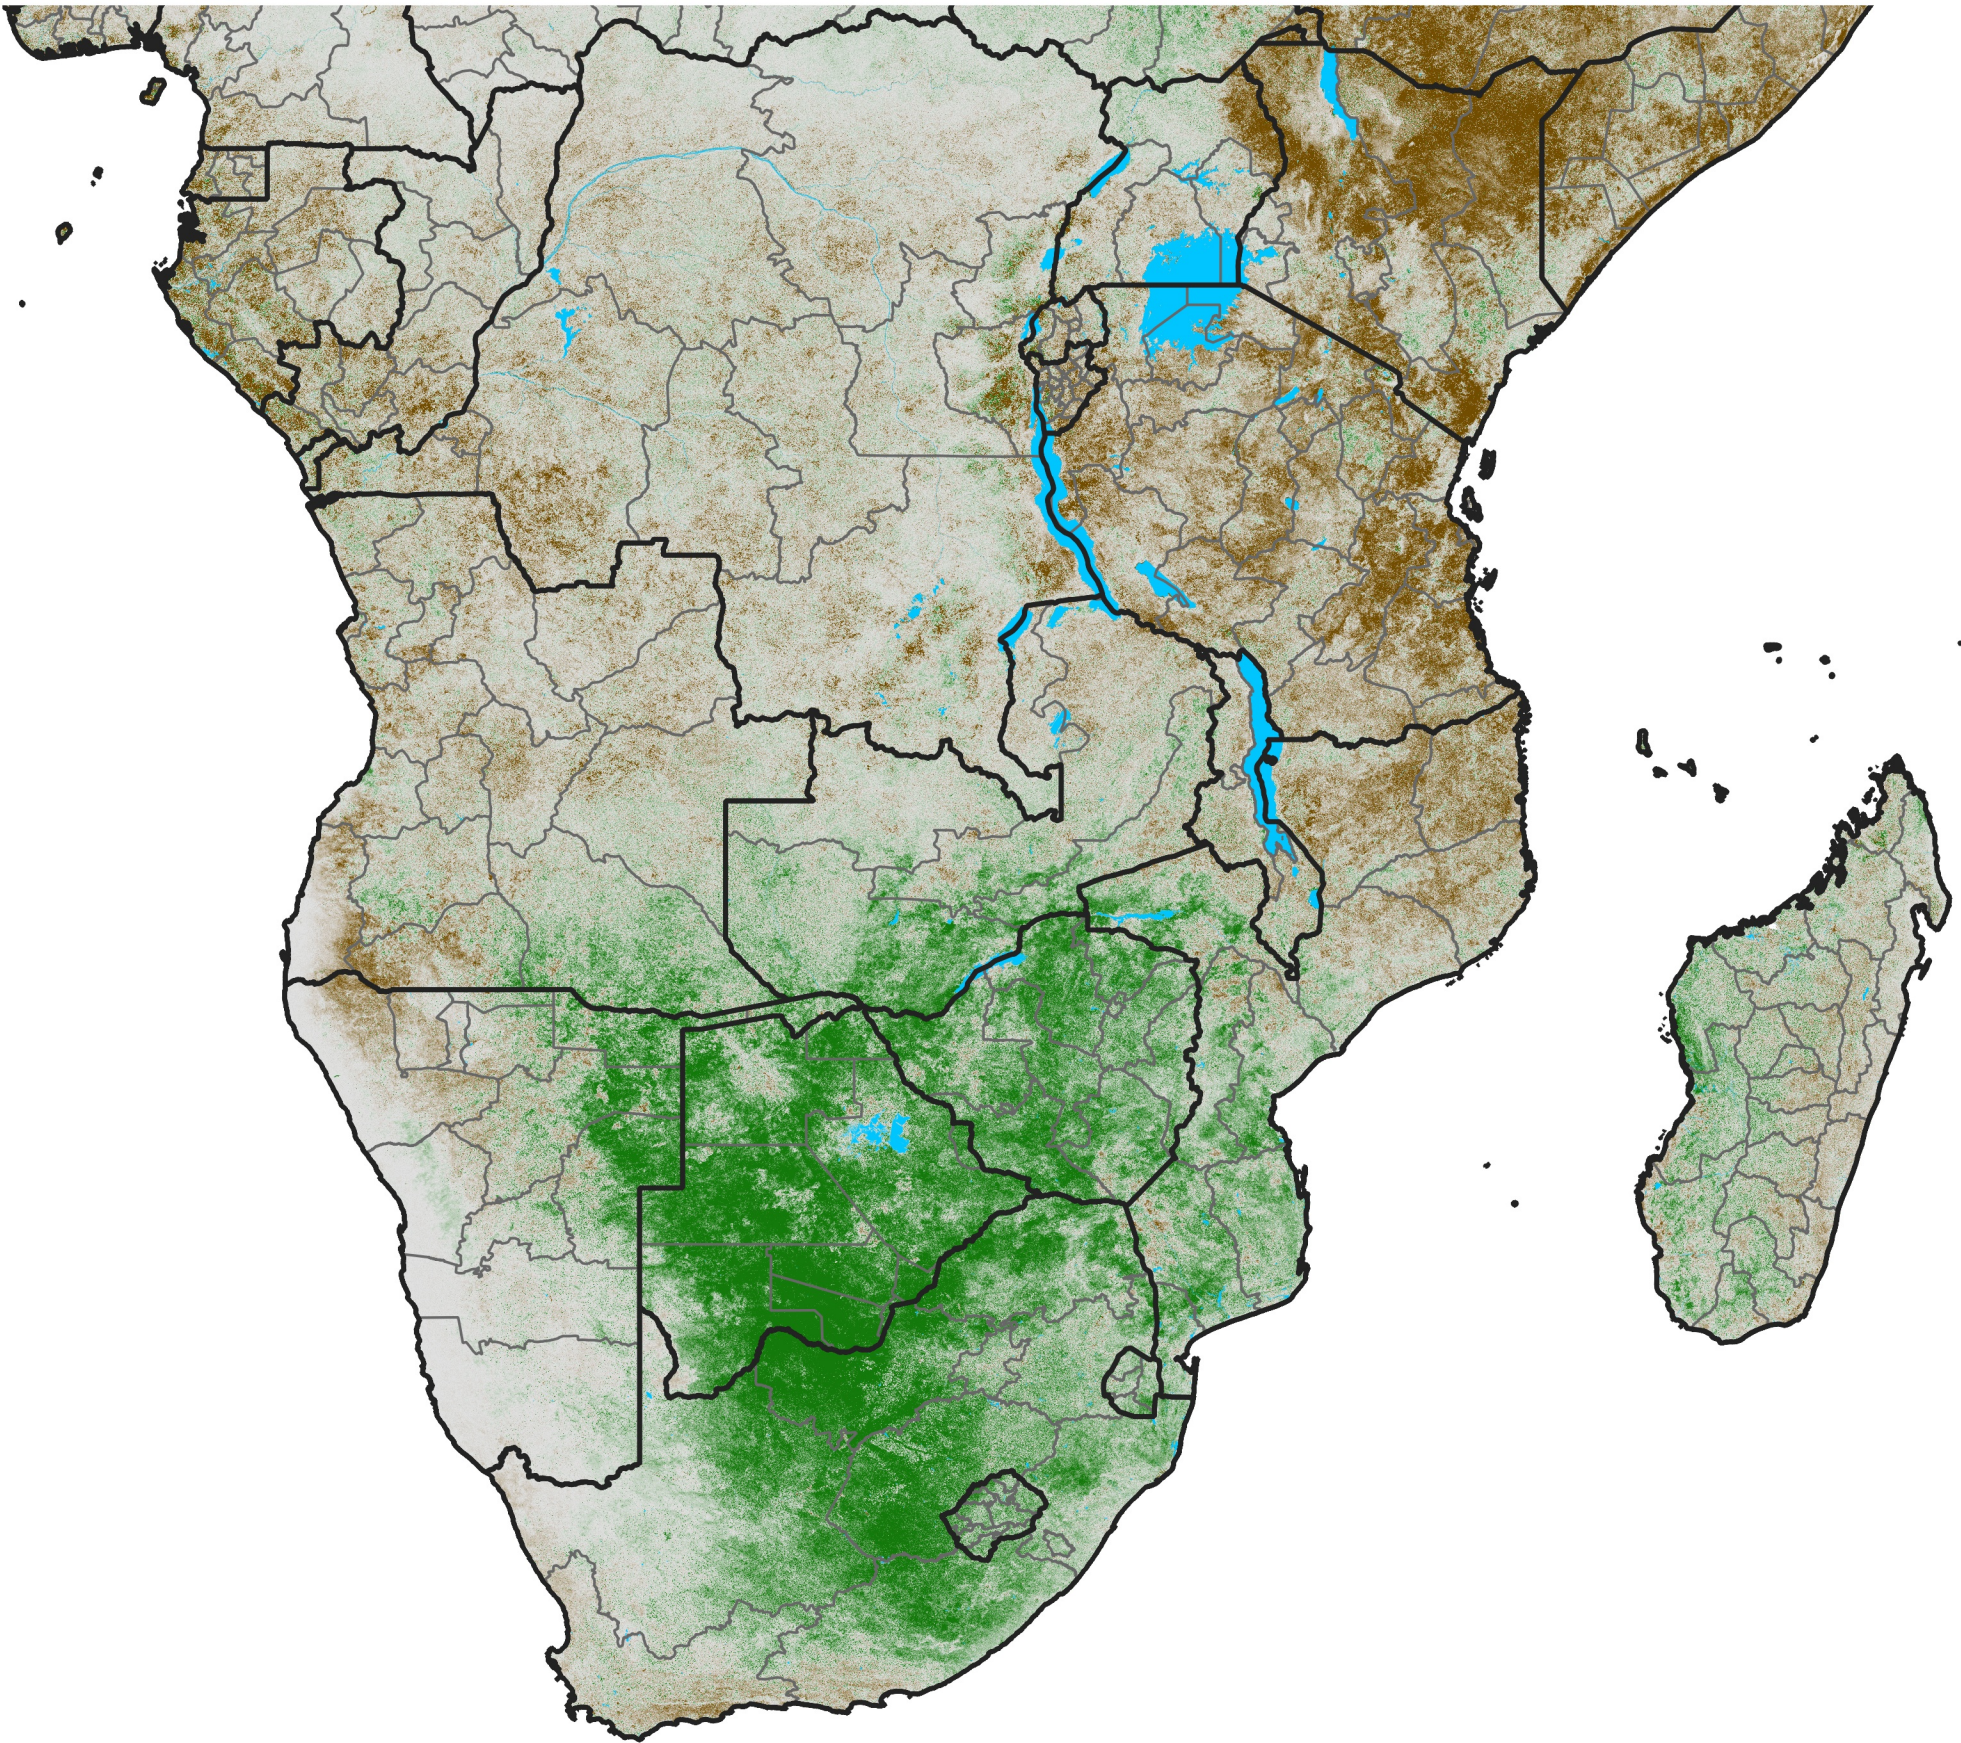

Southern Africa

NDVI Anomaly

2022 minus Mean (2012 - 2021)

Period 67 / Nov 26 - Dec 05, 2022

NDVI Anomaly

< -0.3 -0.2 -0.1 -0.05 0.05 0.1 0.2 >0.3

Negative

No Difference