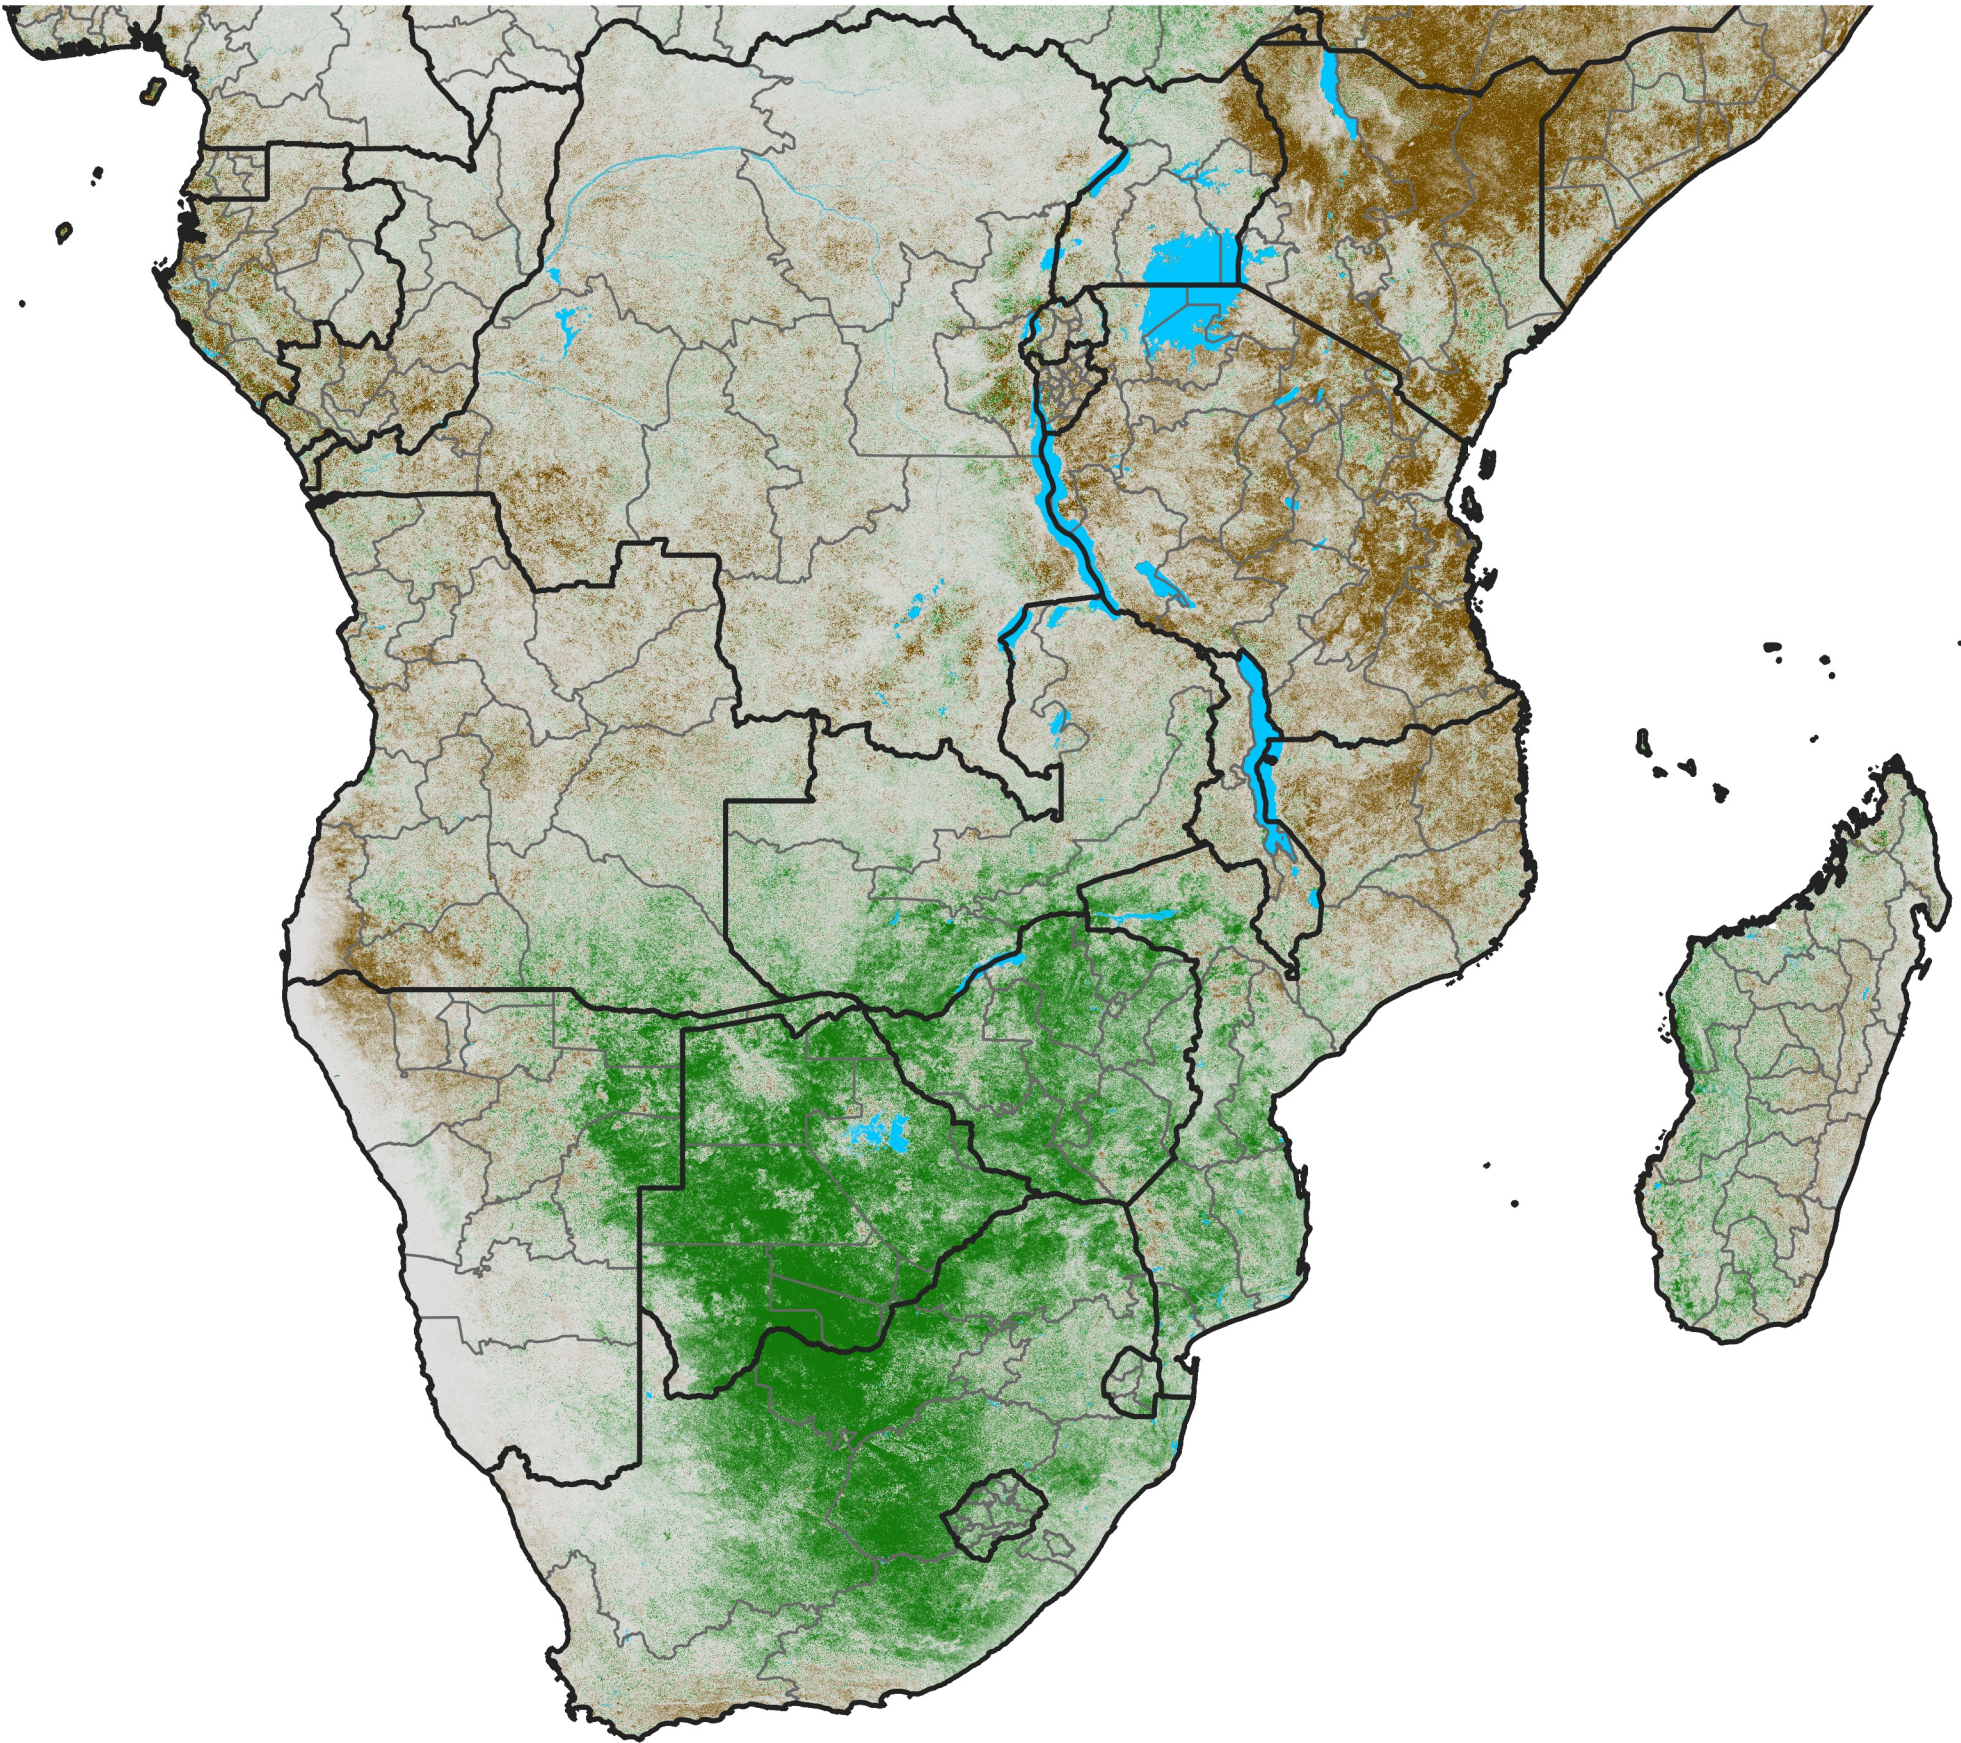

Southern Africa

NDVI Anomaly

2022 minus Mean (2012 - 2021)

Period 68 / Dec 01 - 10, 2022

NDVI Anomaly

< -0.3 -0.2 -0.1 -0.05 0.05 0.1 0.2 >0.3

Negative

No Difference