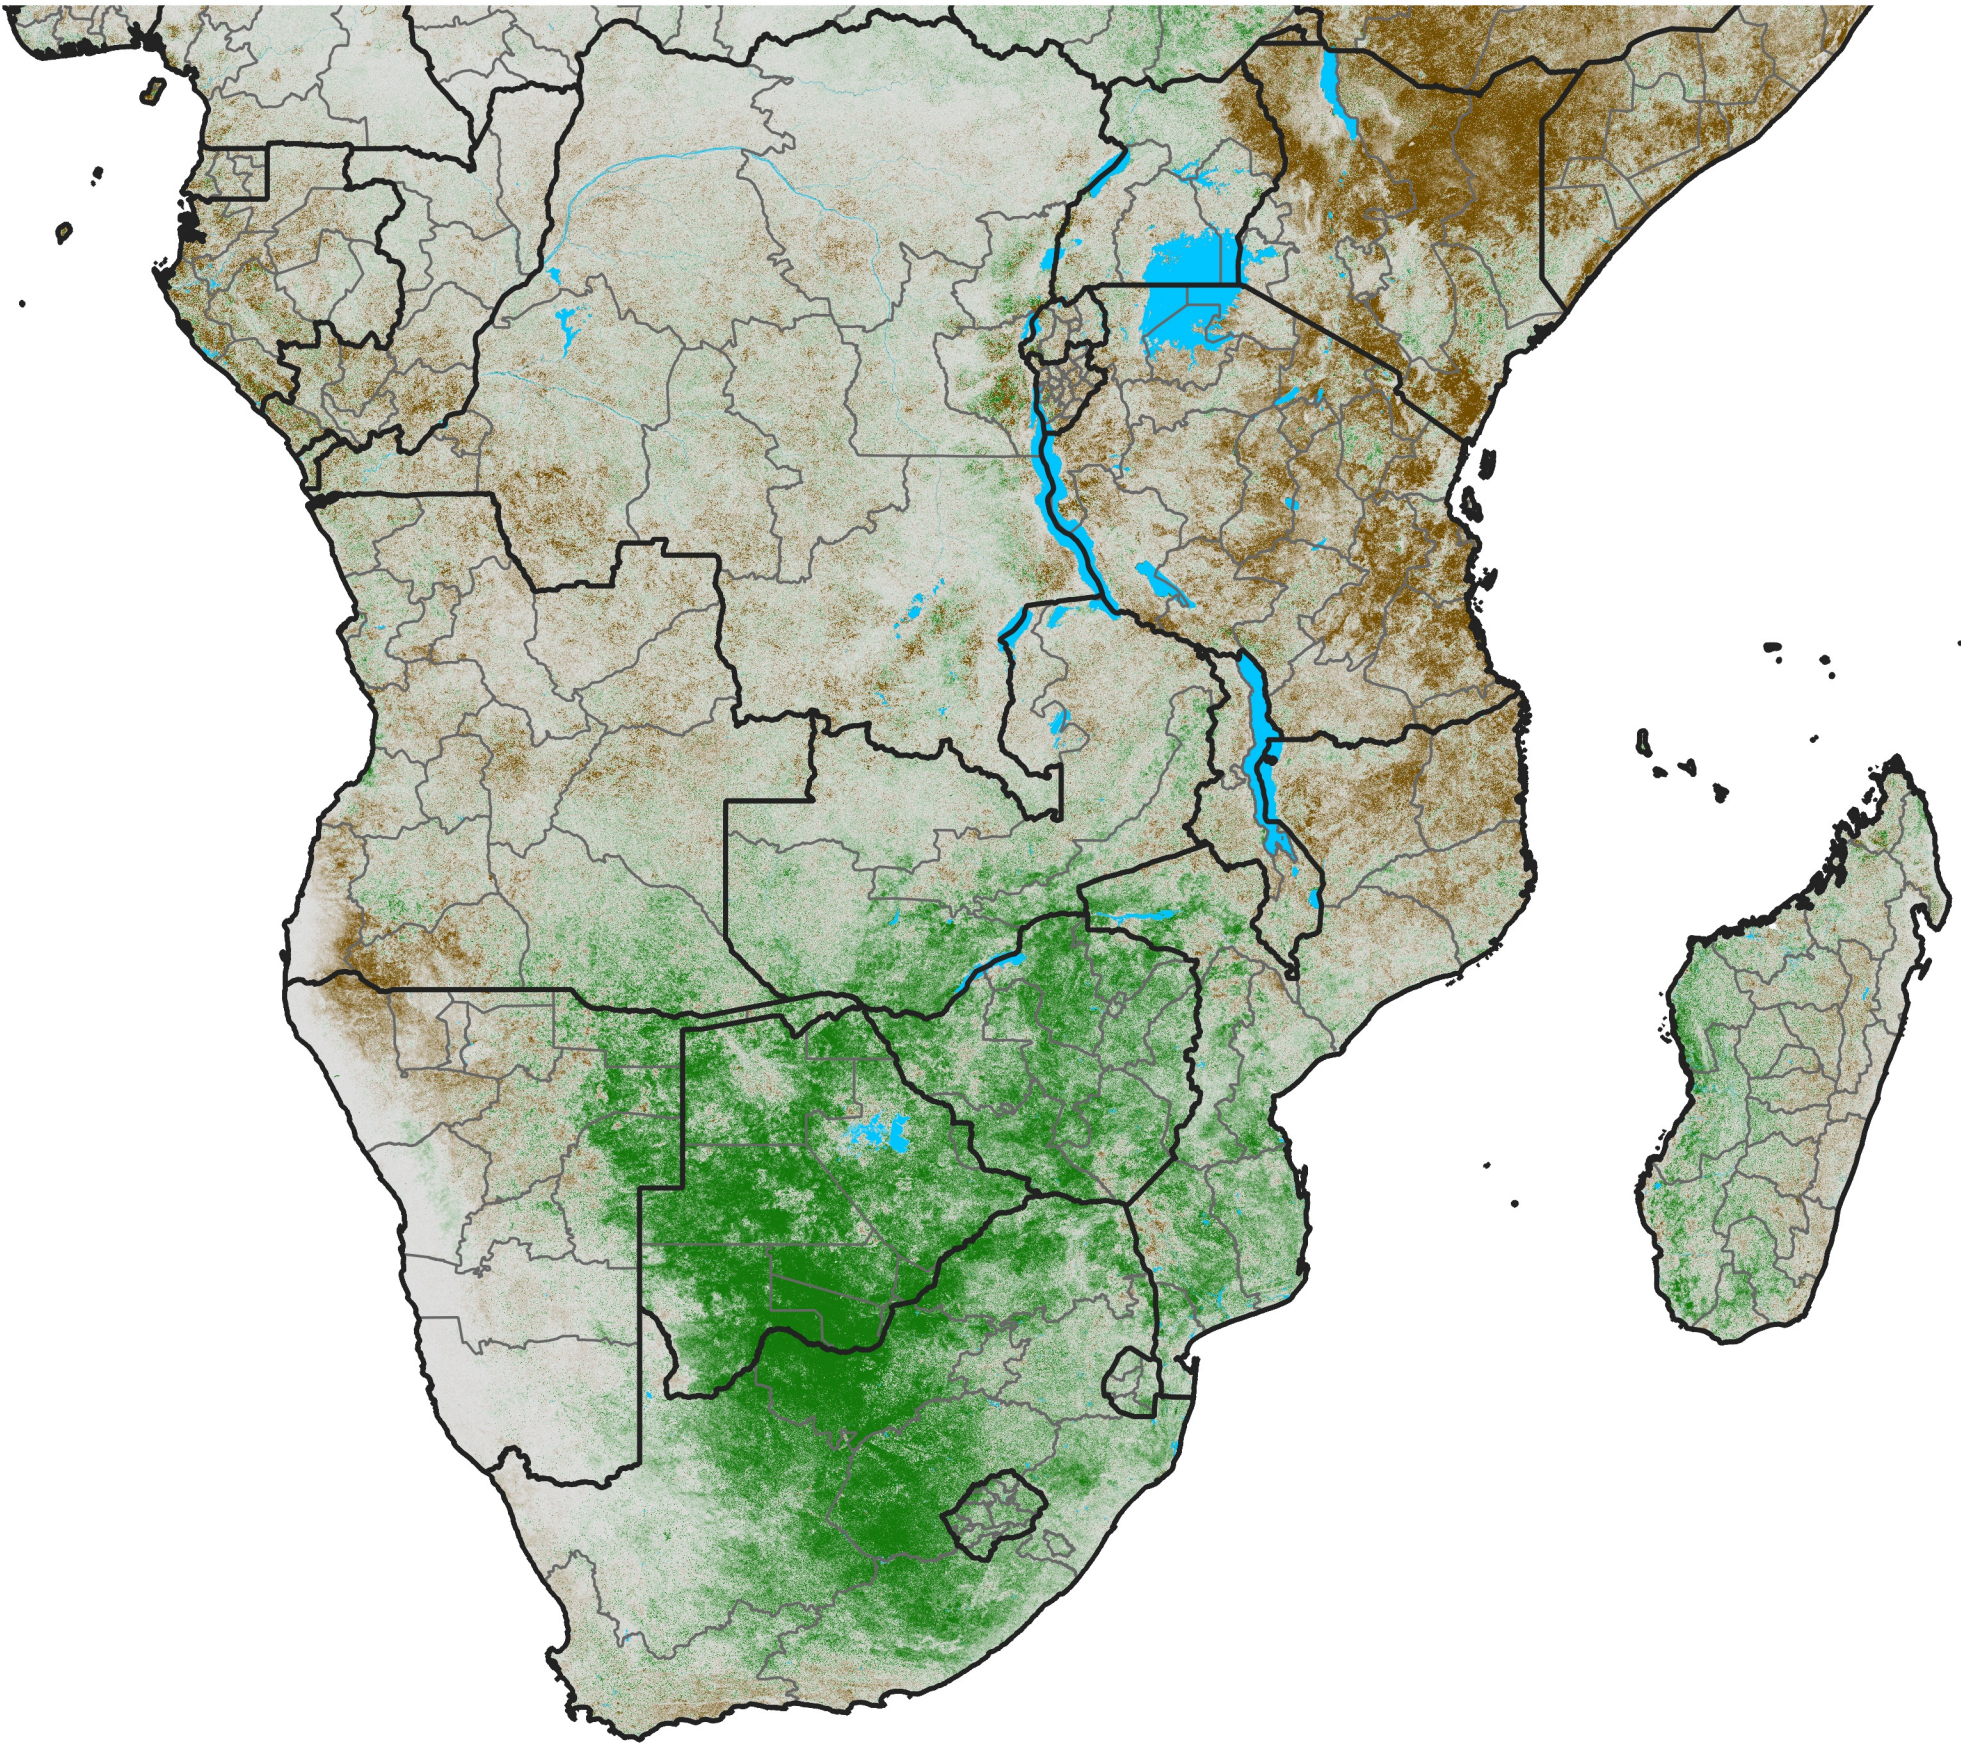

Southern Africa

NDVI Anomaly

2022 minus Mean (2012 - 2021)

Period 69 / Dec 06 - 15, 2022

NDVI Anomaly

< -0.3 -0.2 -0.1 -0.05 0.05 0.1 0.2 >0.3

Negative

No Difference