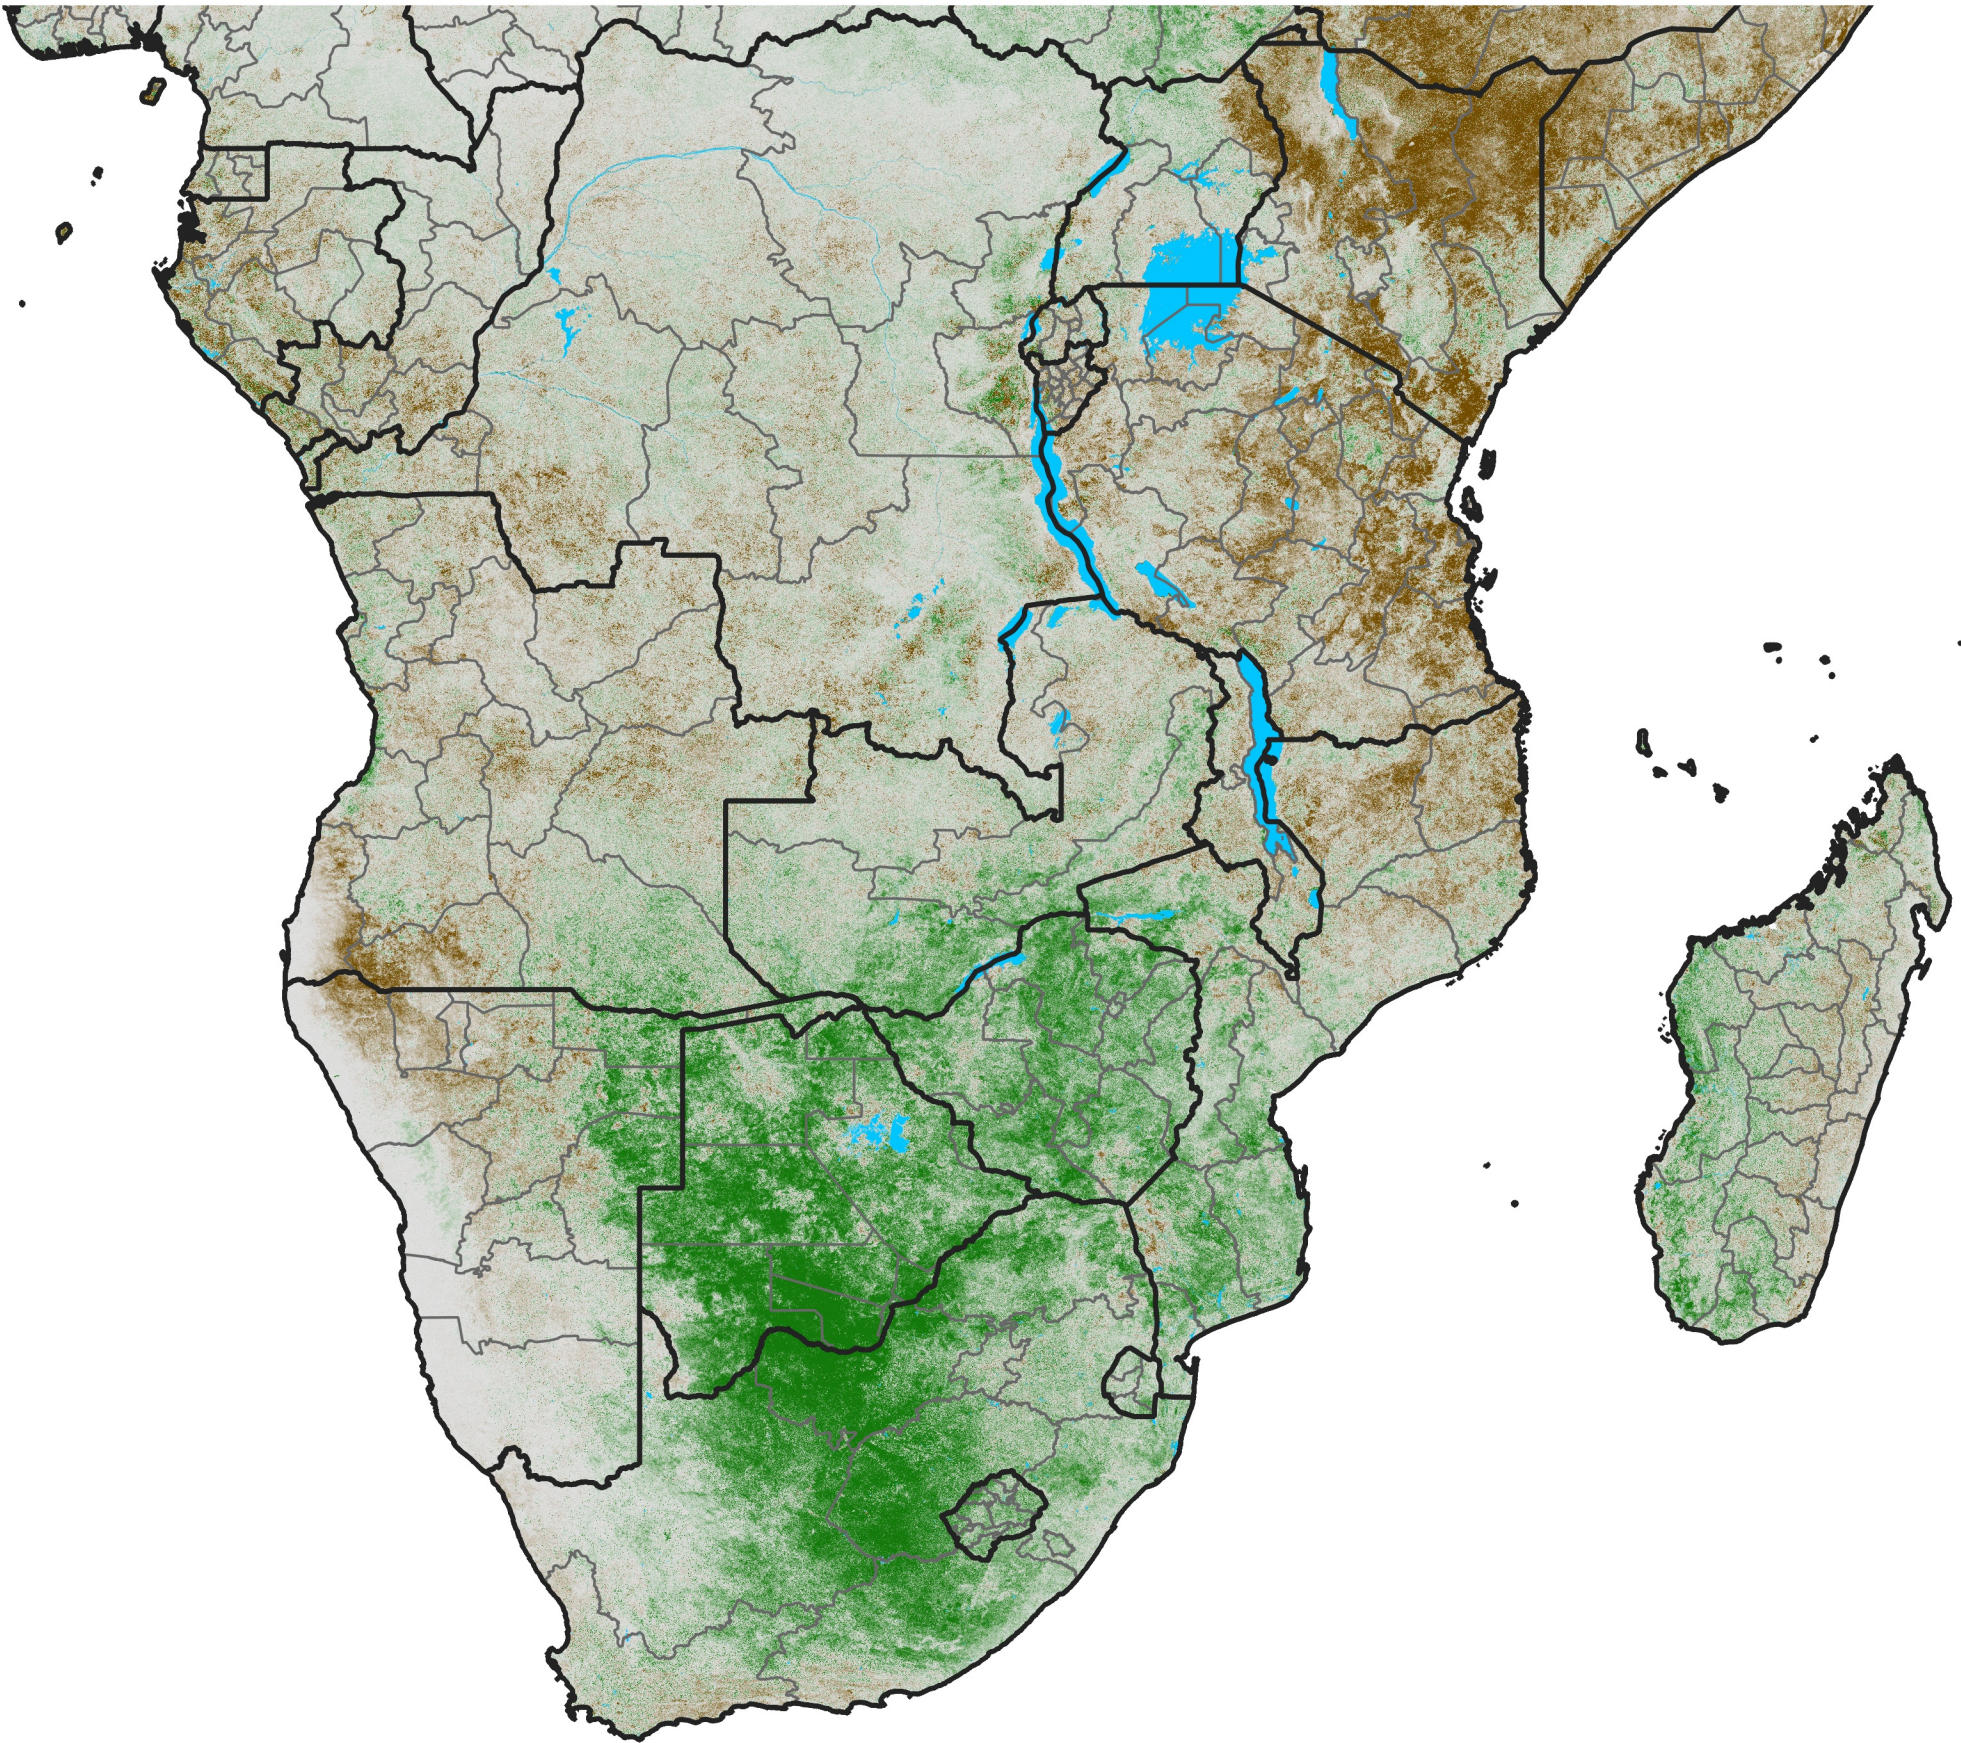

Southern Africa

NDVI Anomaly

2022 minus Mean (2012 - 2021)

Period 70 / Dec 11 - 20, 2022

NDVI Anomaly

< -0.3 -0.2 -0.1 -0.05 0.05 0.1 0.2 >0.3

Negative

No Difference