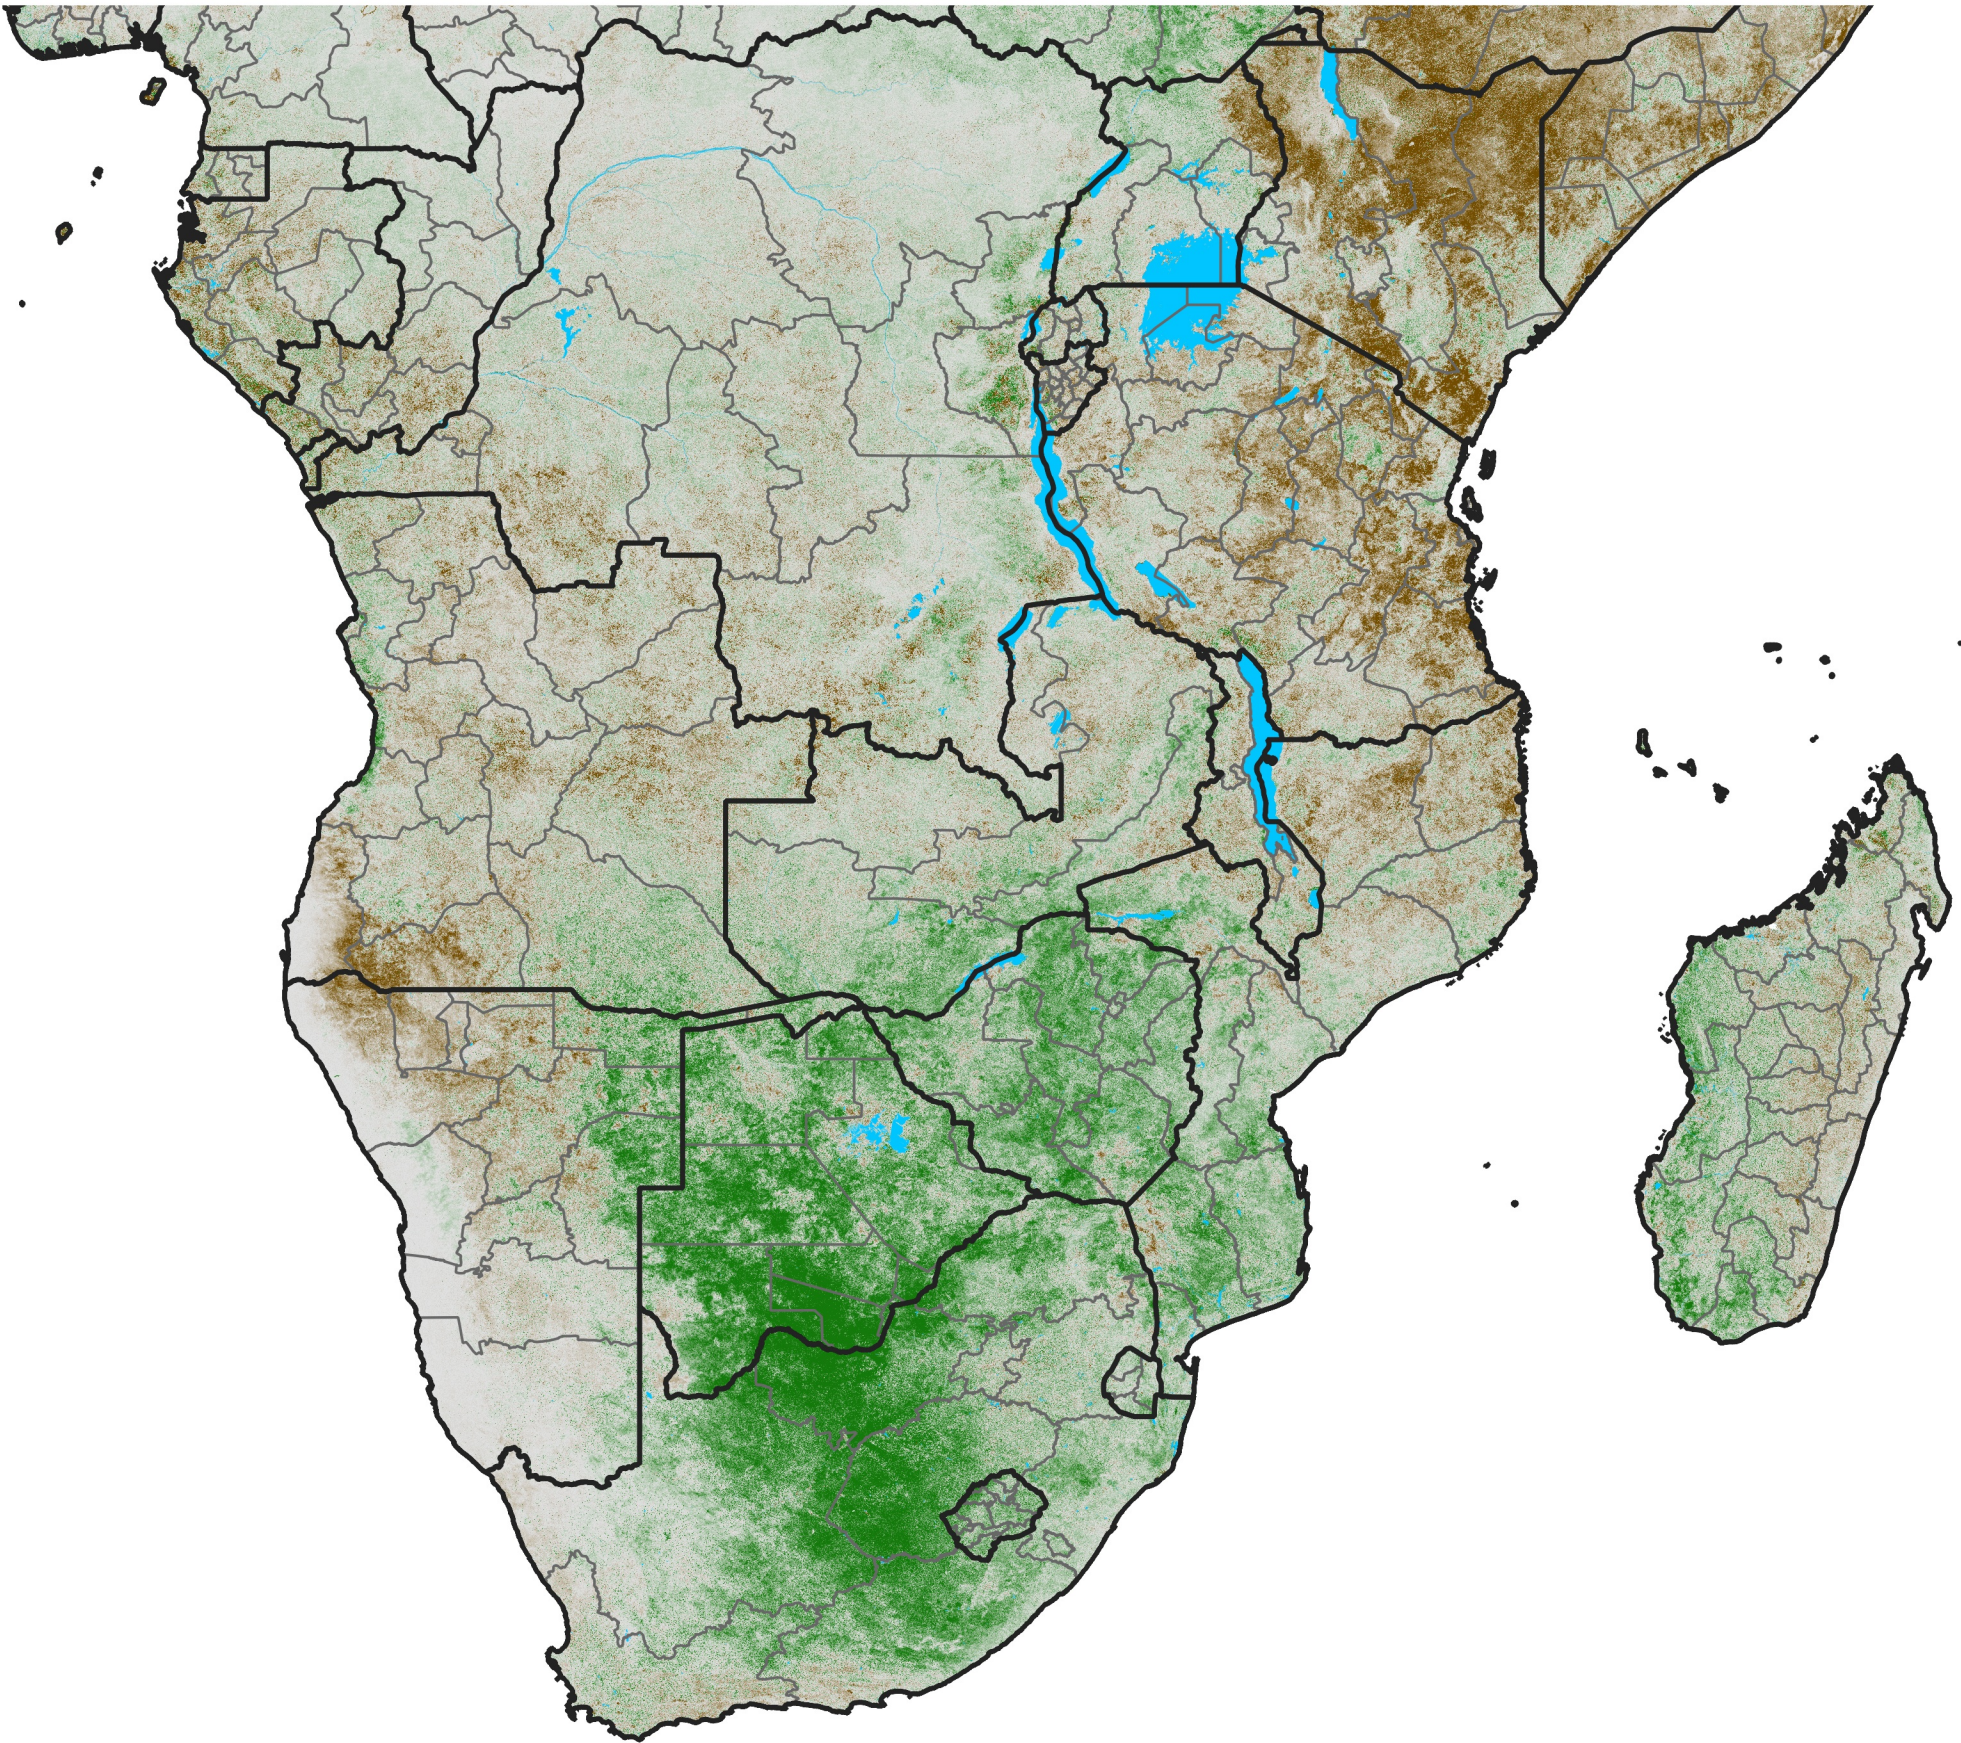

# Southern Africa

## NDVI Anomaly

2022 minus Mean (2012 - 2021)

Period 71 / Dec 16 - 25, 2022

### NDVI Anomaly

< -0.3   -0.2   -0.1   -0.05   0.05   0.1   0.2   >0.3

Negative

No Difference

Positive