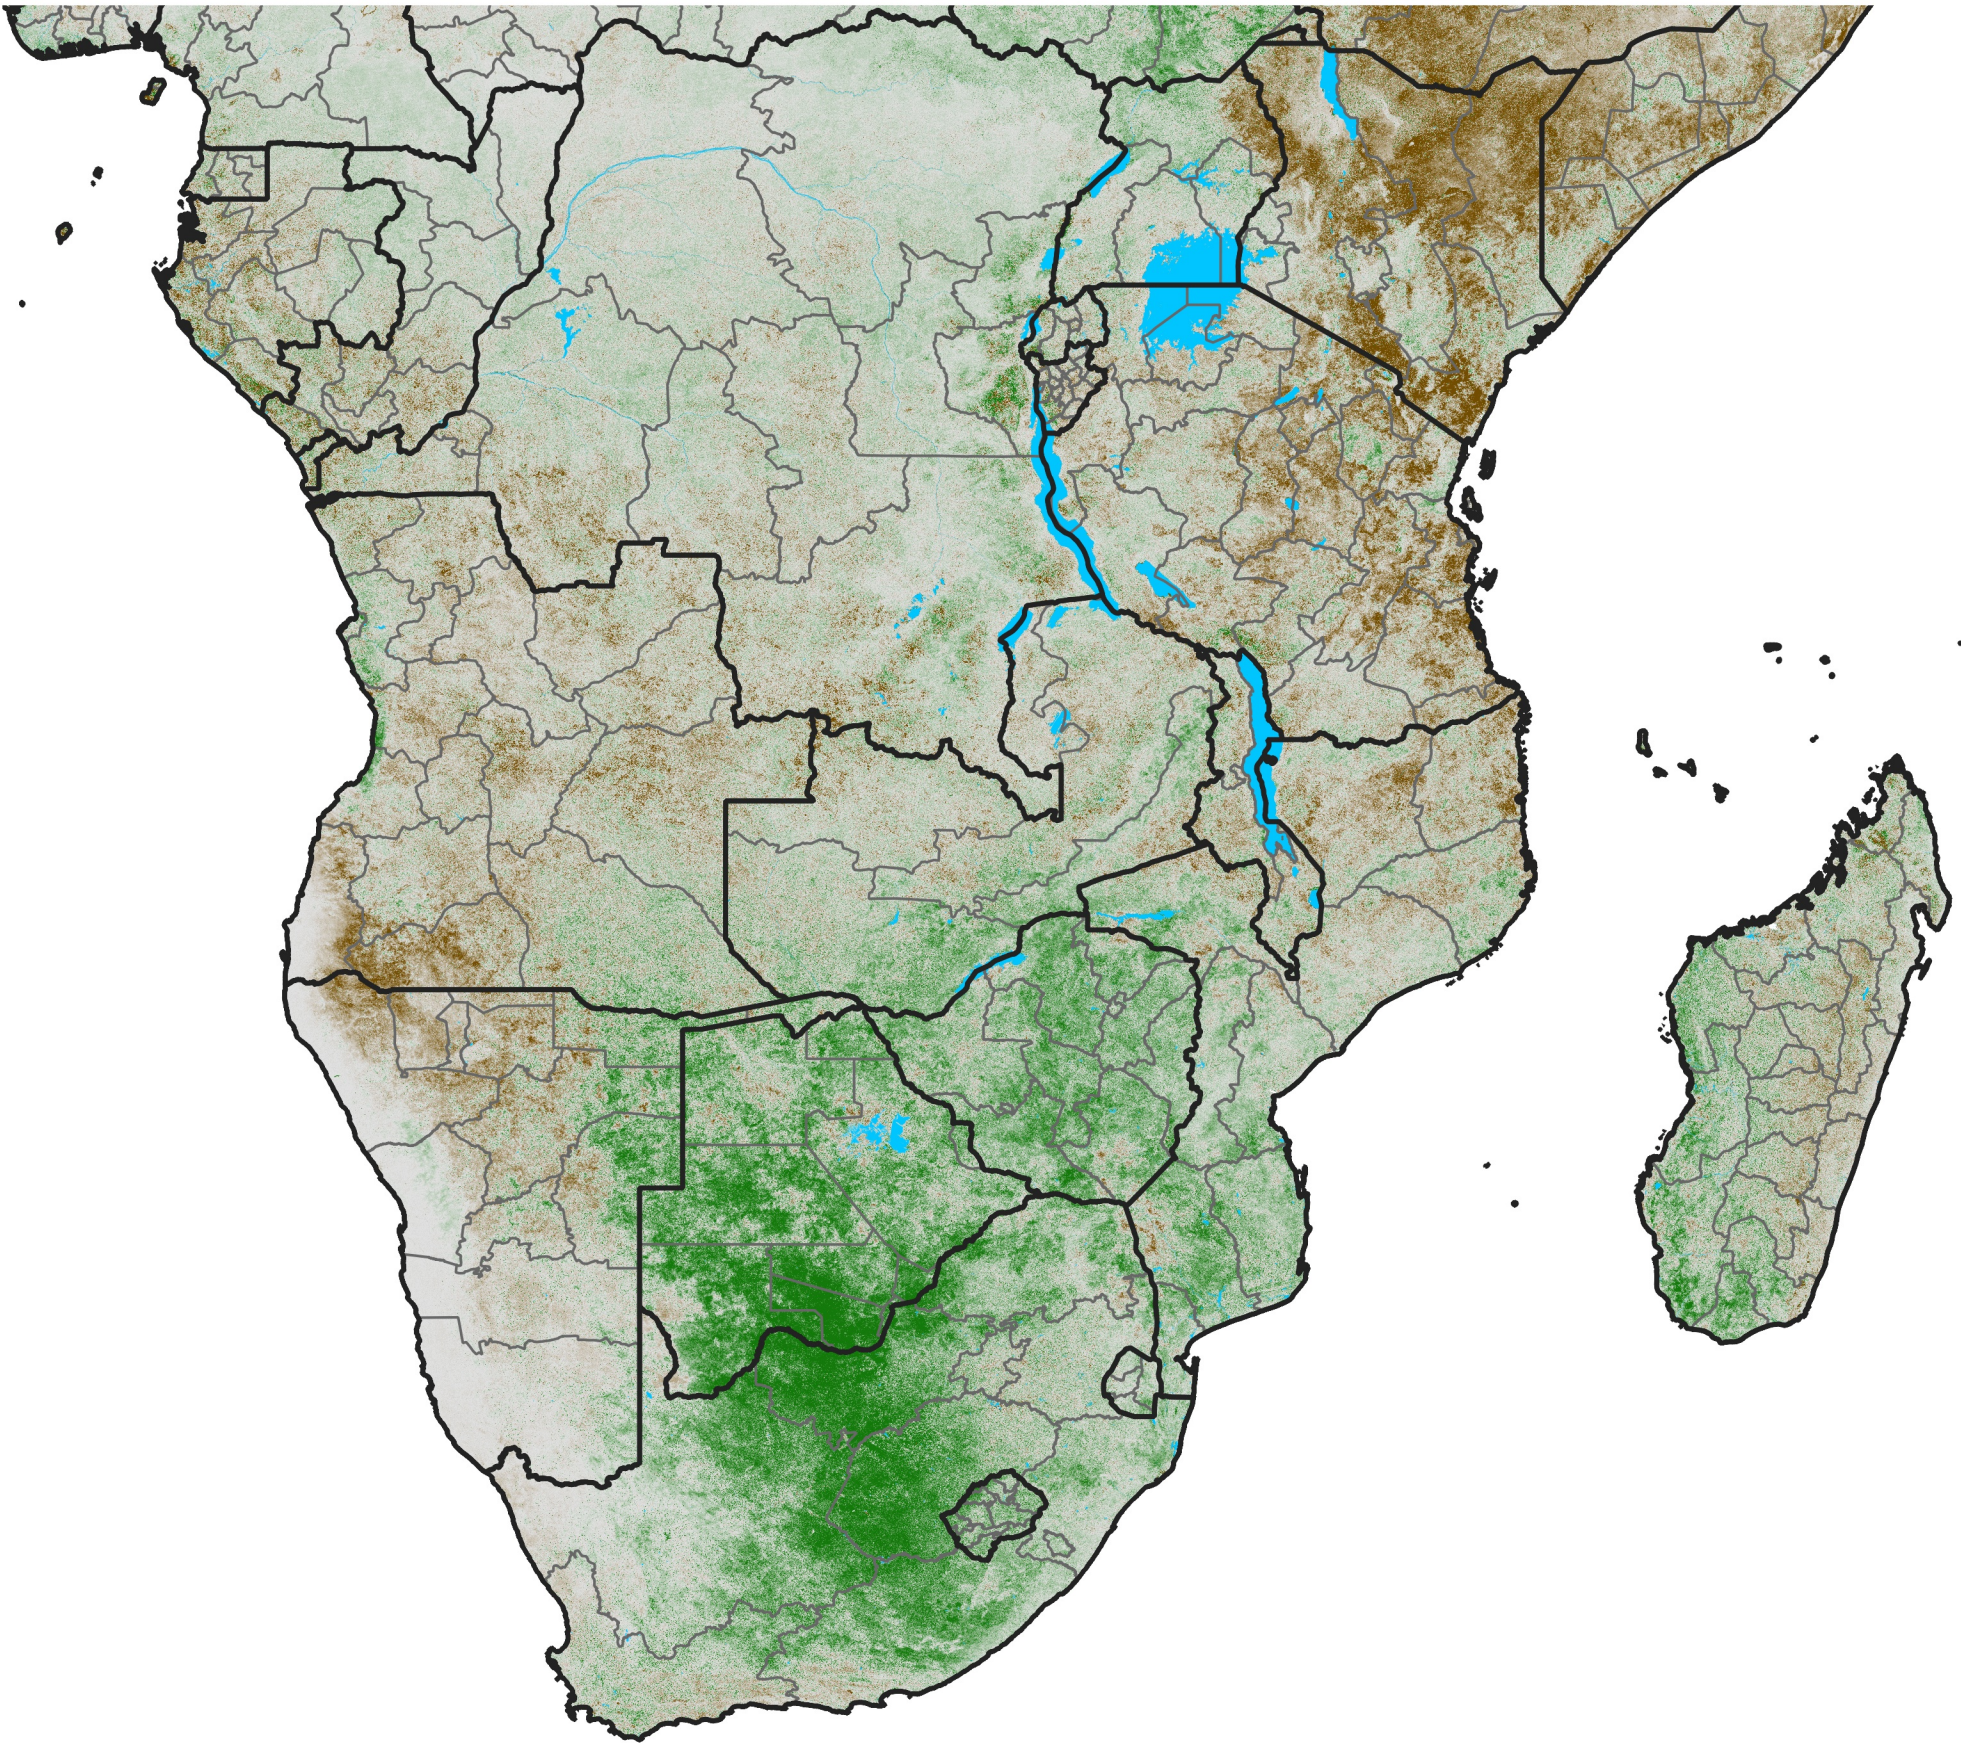

# Southern Africa

## NDVI Anomaly

2022 minus Mean (2012 - 2021)

Period 72 / Dec 21 - 31, 2022