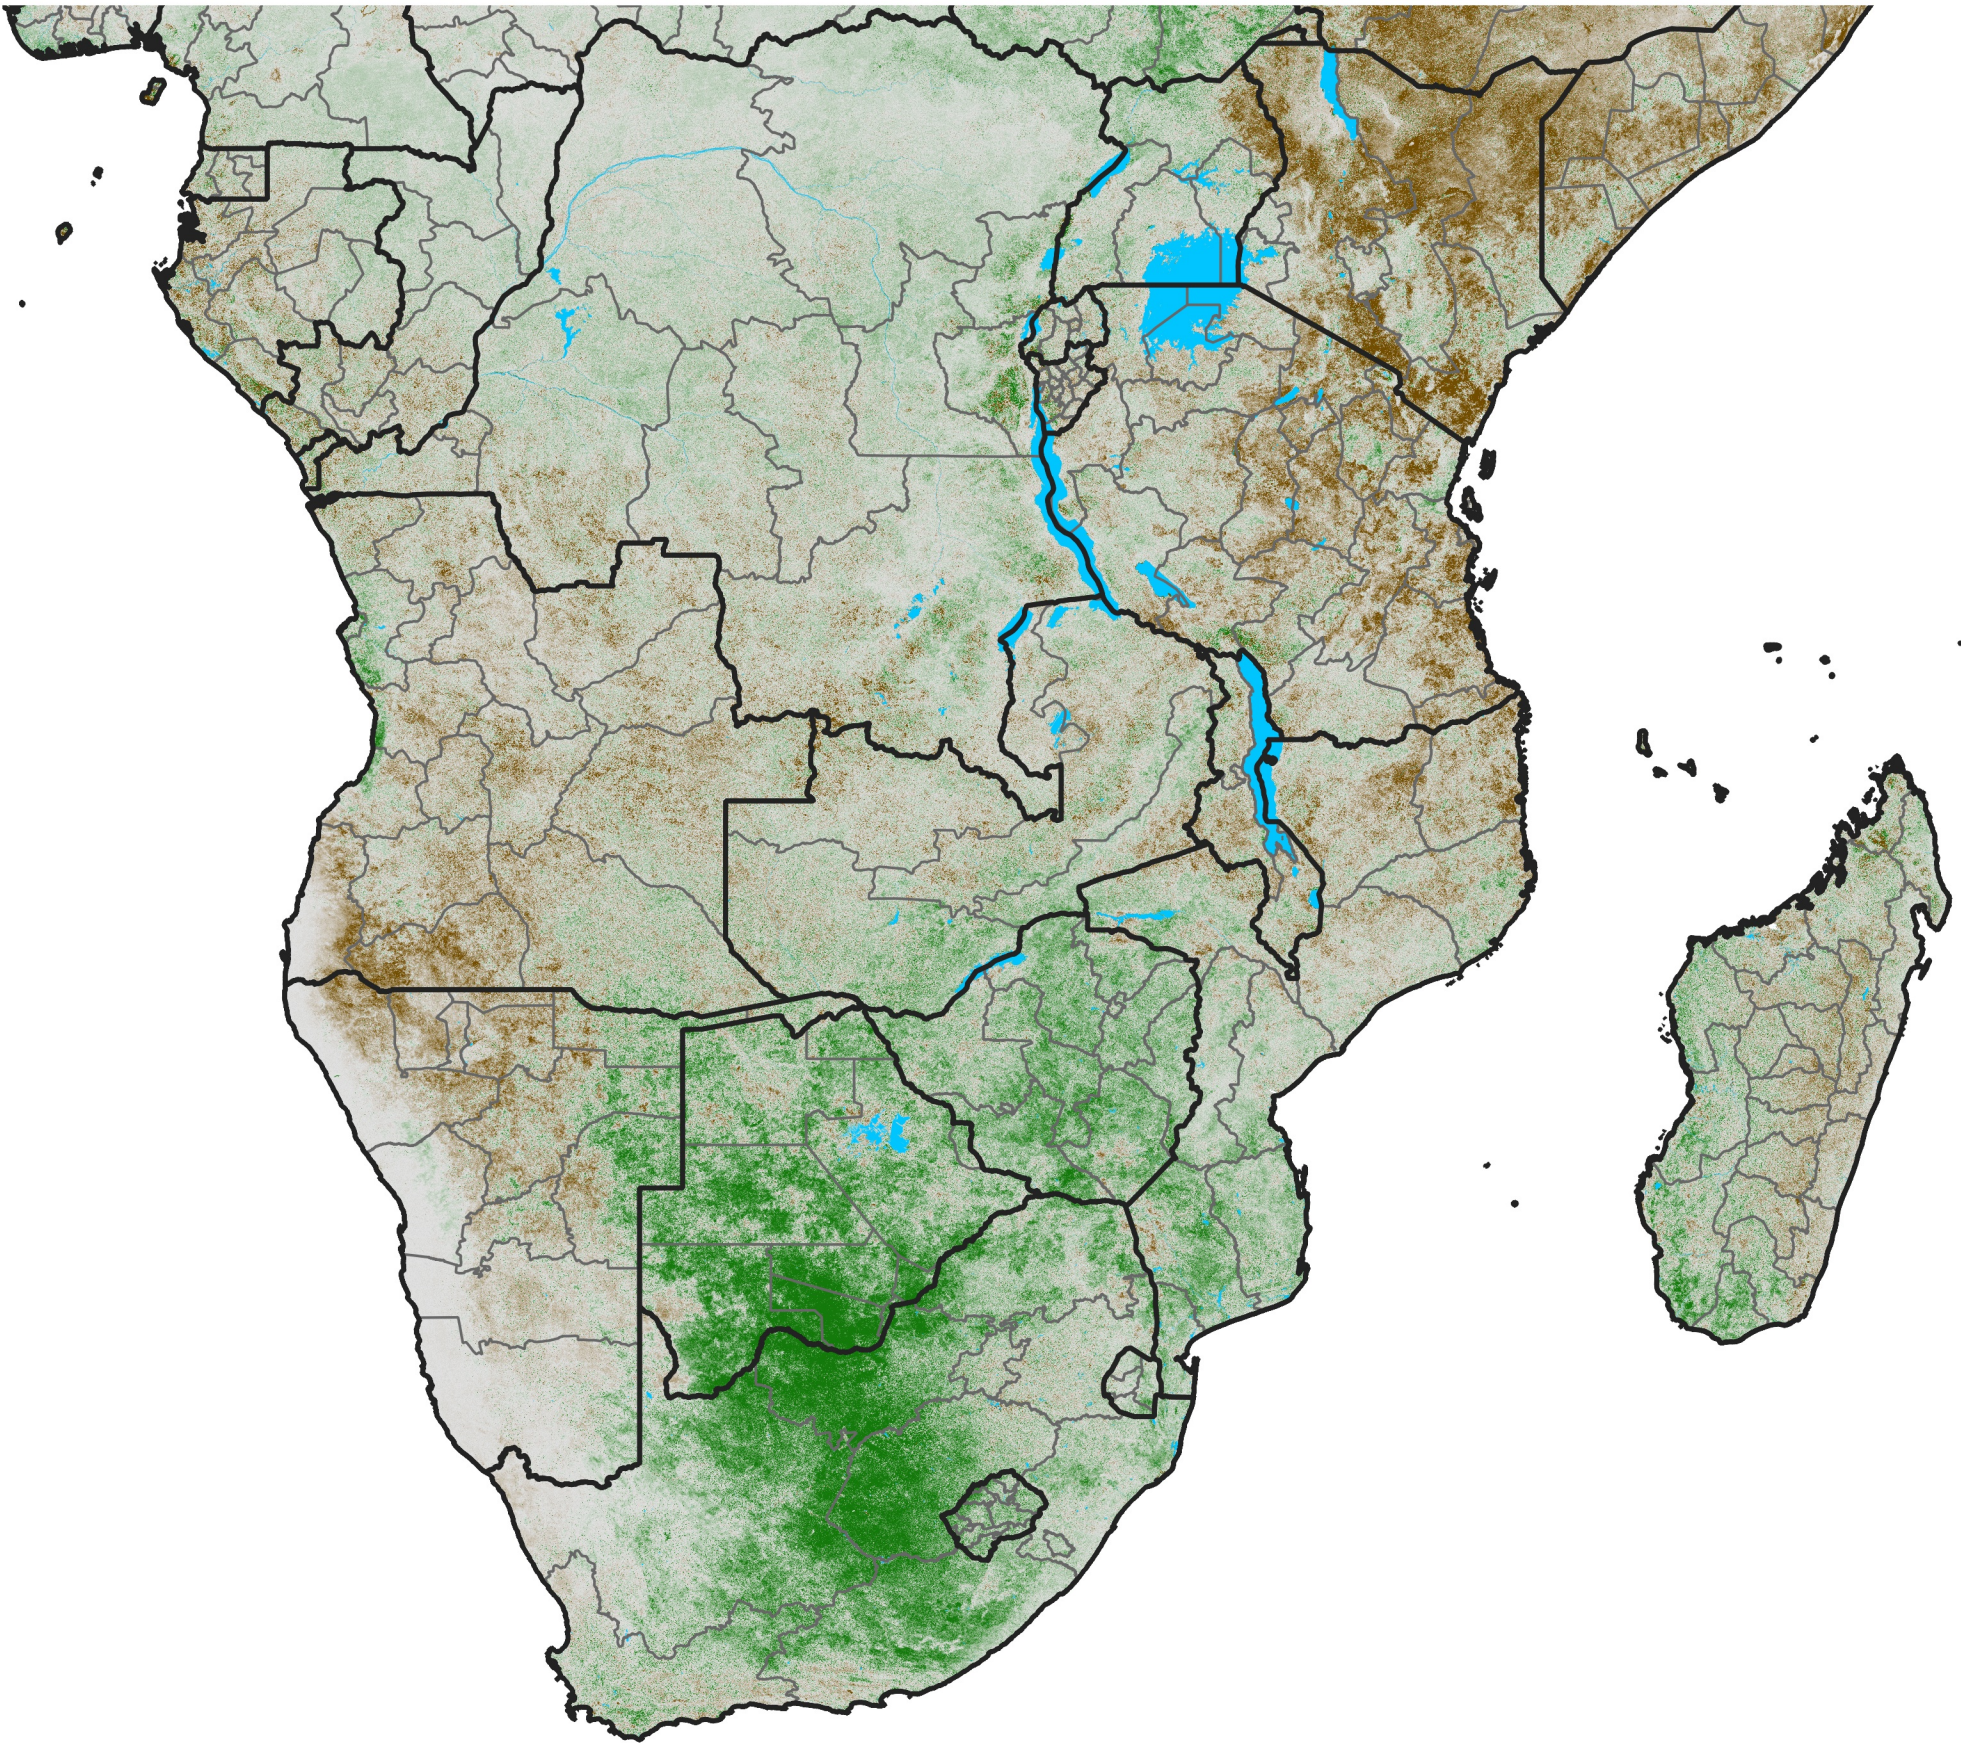

# Southern Africa

## NDVI Anomaly

2023 minus Mean (2012 - 2021)

Period 01 / Dec 26, 2022 - Jan 05, 2023