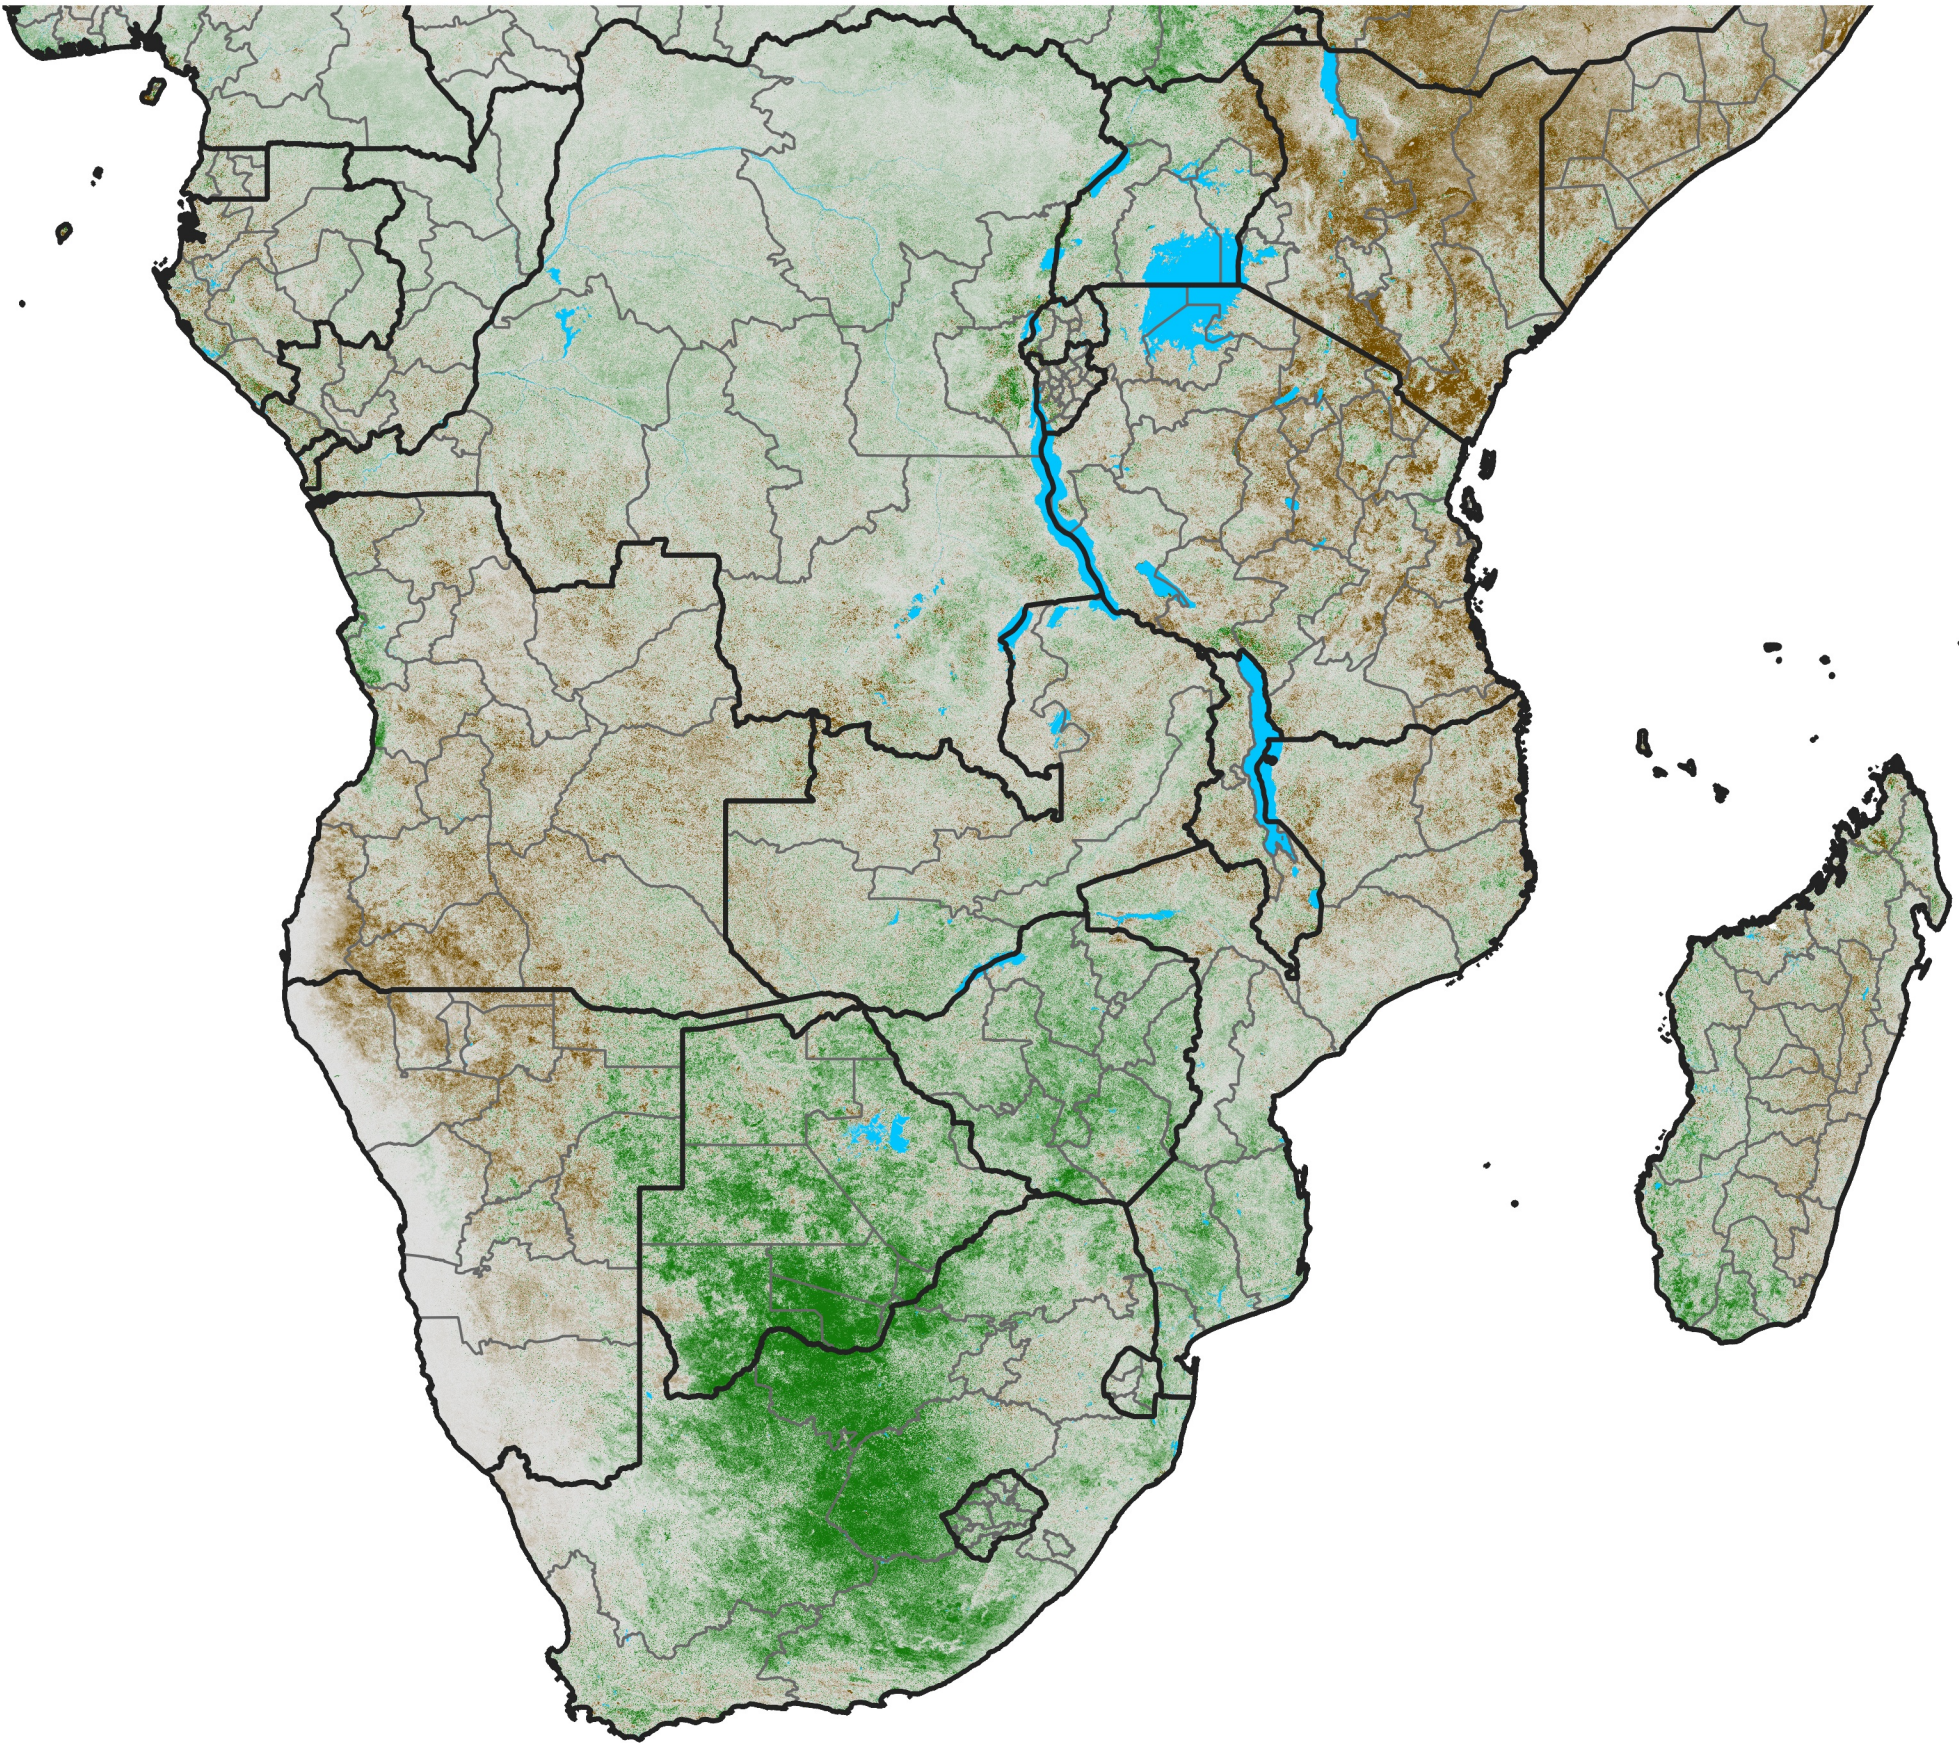

Southern Africa

NDVI Anomaly

2023 minus Mean (2012 - 2021)

Period 02 / Jan 01 - 10, 2023

NDVI Anomaly

< -0.3 -0.2 -0.1 -0.05 0.05 0.1 0.2 >0.3

Negative

No Difference