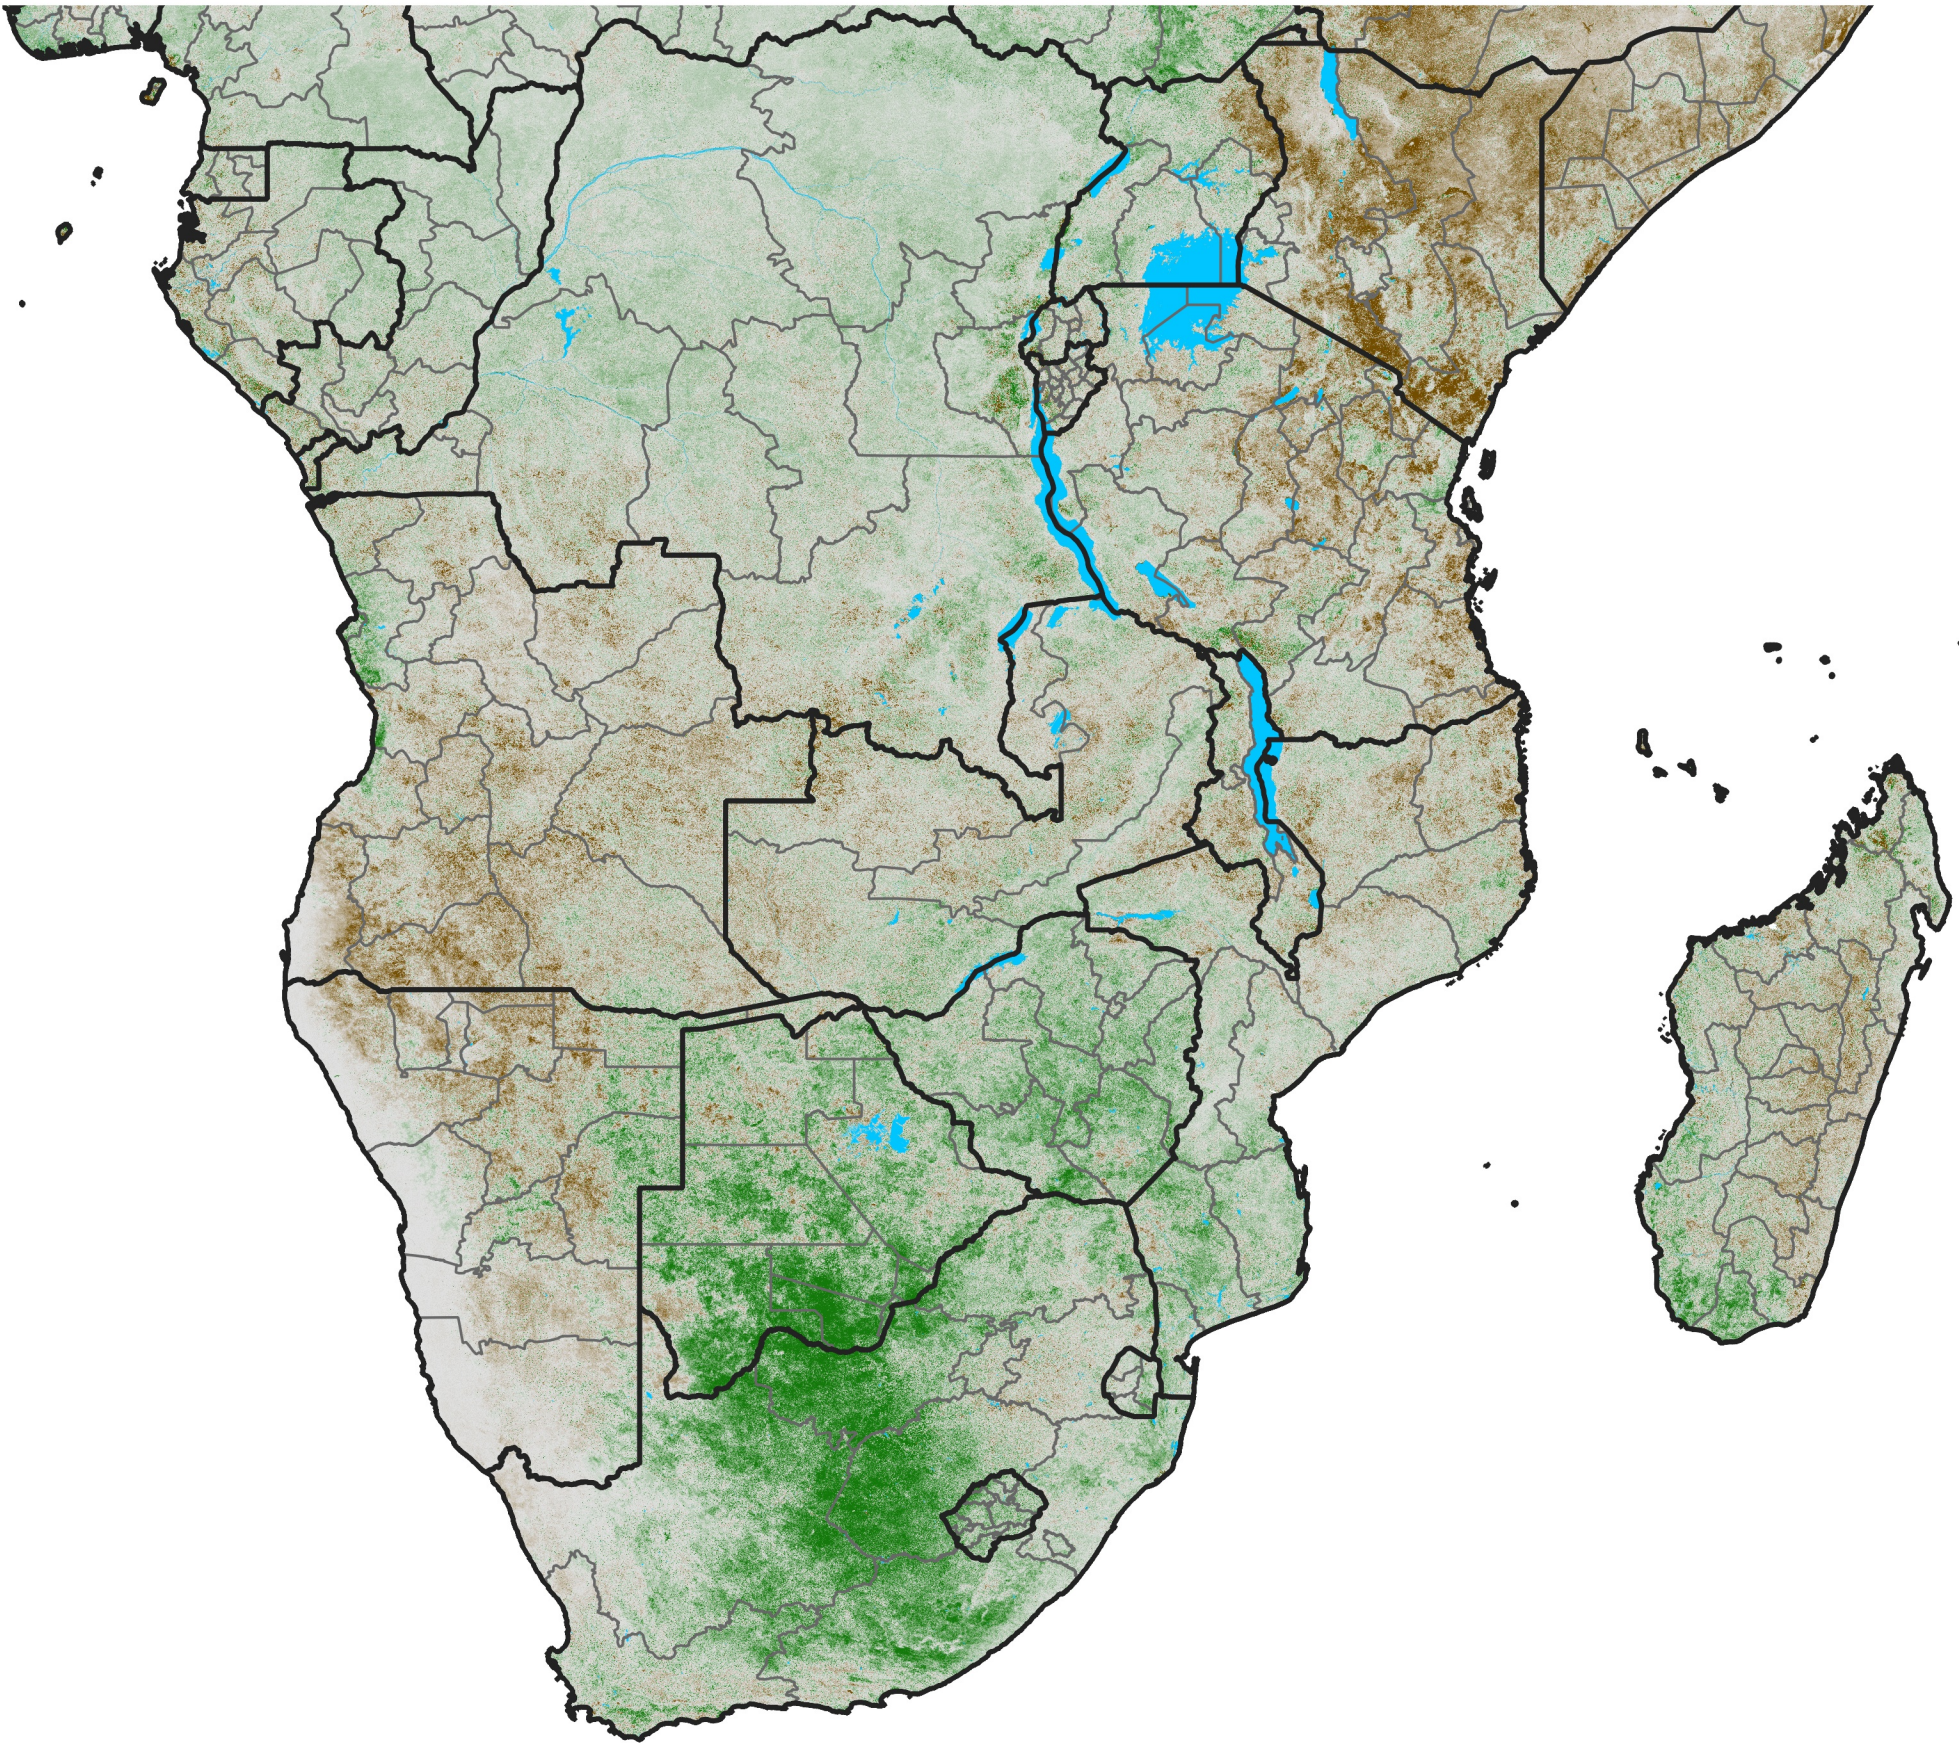

Southern Africa

NDVI Anomaly

2023 minus Mean (2012 - 2021)

Period 03 / Jan 06 - 15, 2023

NDVI Anomaly

< -0.3 -0.2 -0.1 -0.05 0.05 0.1 0.2 >0.3

Negative

No Difference