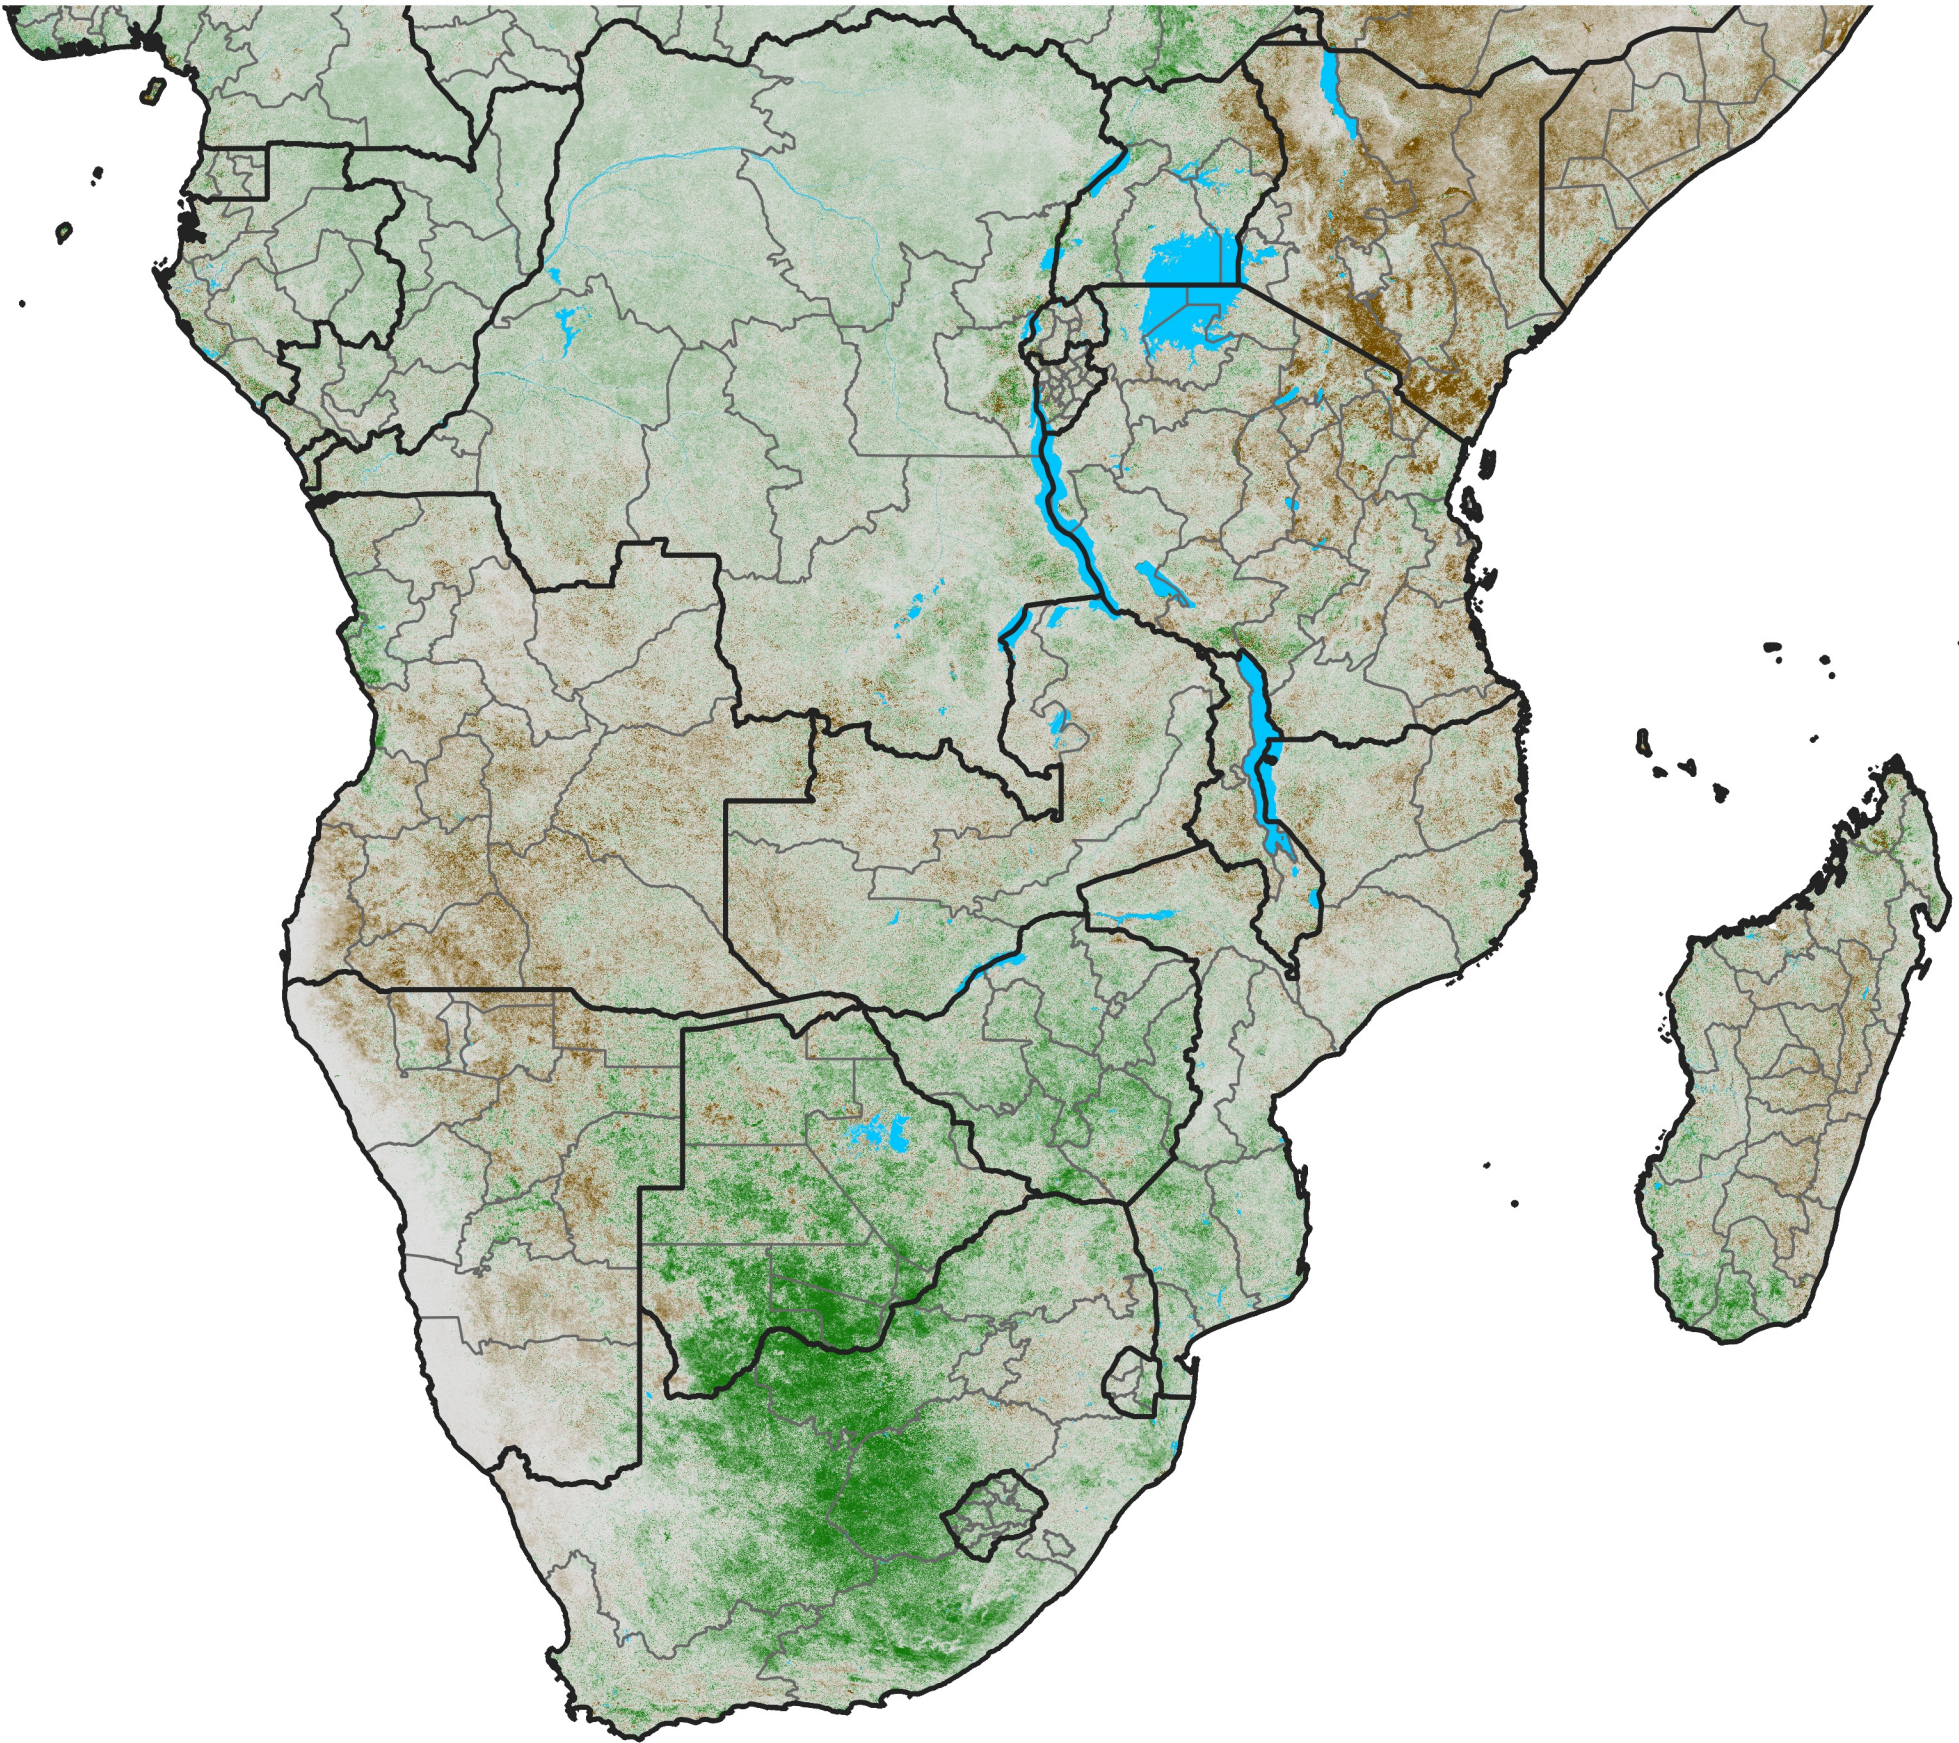

# Southern Africa

## NDVI Anomaly

2023 minus Mean (2012 - 2021)

Period 04 / Jan 11 - 20, 2023