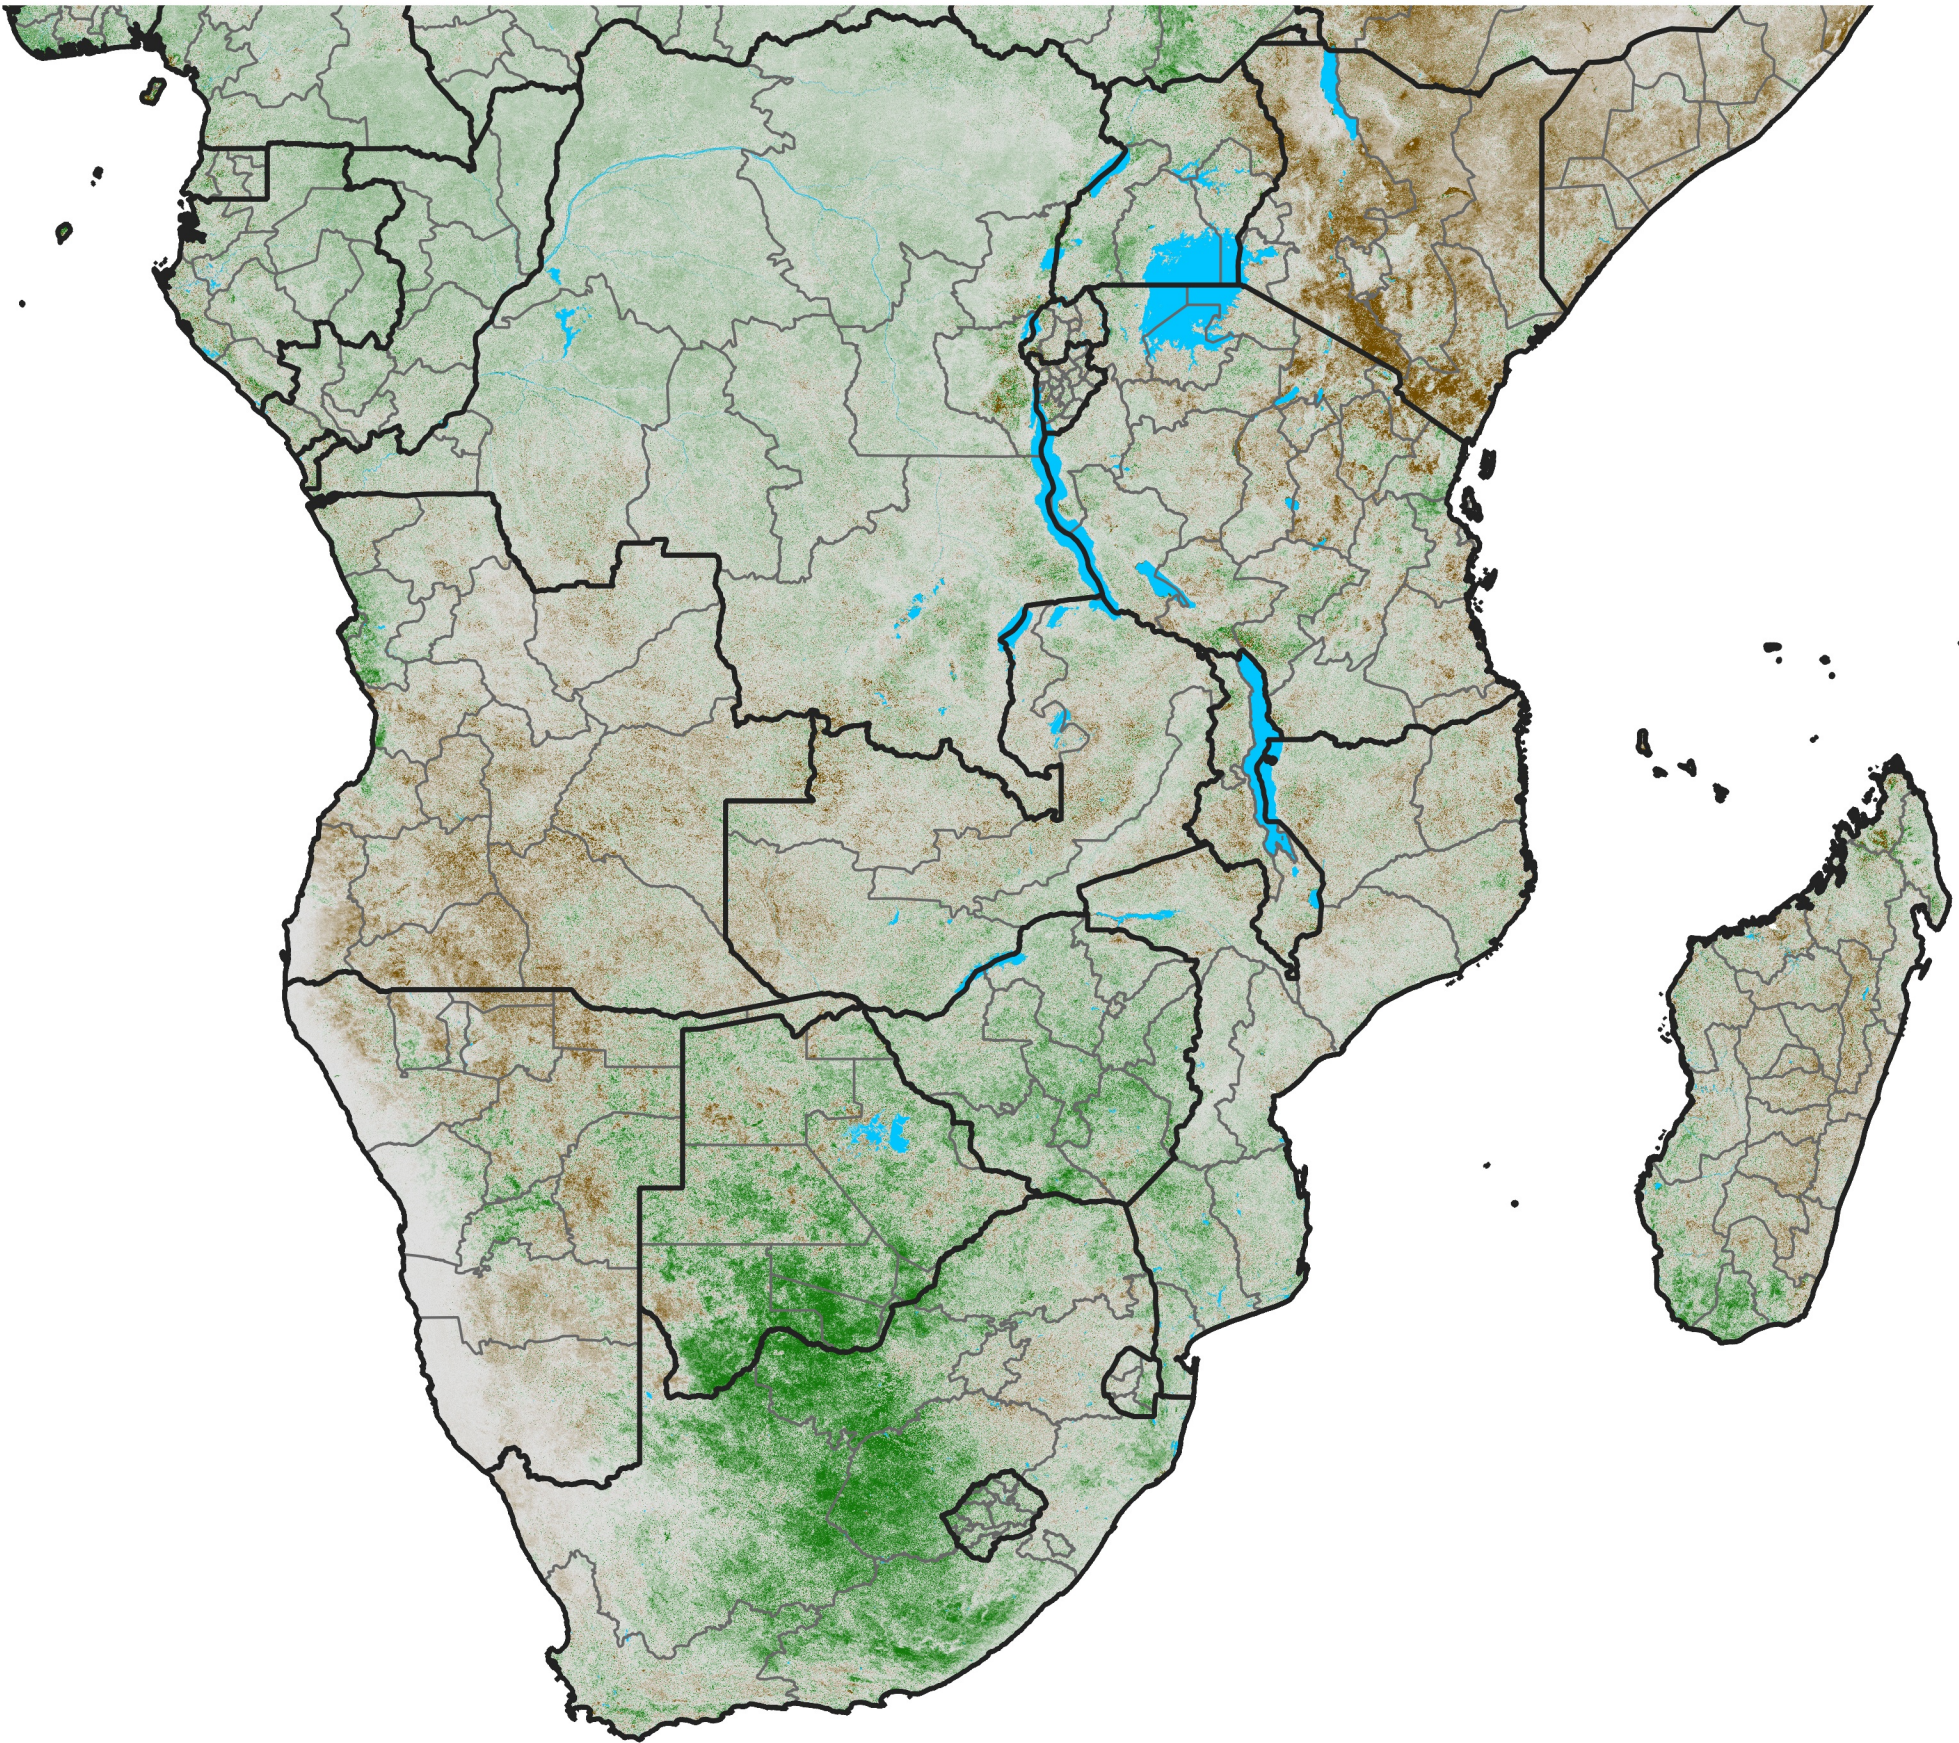

Southern Africa

NDVI Anomaly

2023 minus Mean (2012 - 2021)

Period 05 / Jan 16 - 25, 2023

NDVI Anomaly

< -0.3 -0.2 -0.1 -0.05 0.05 0.1 0.2 >0.3

Negative

No Difference