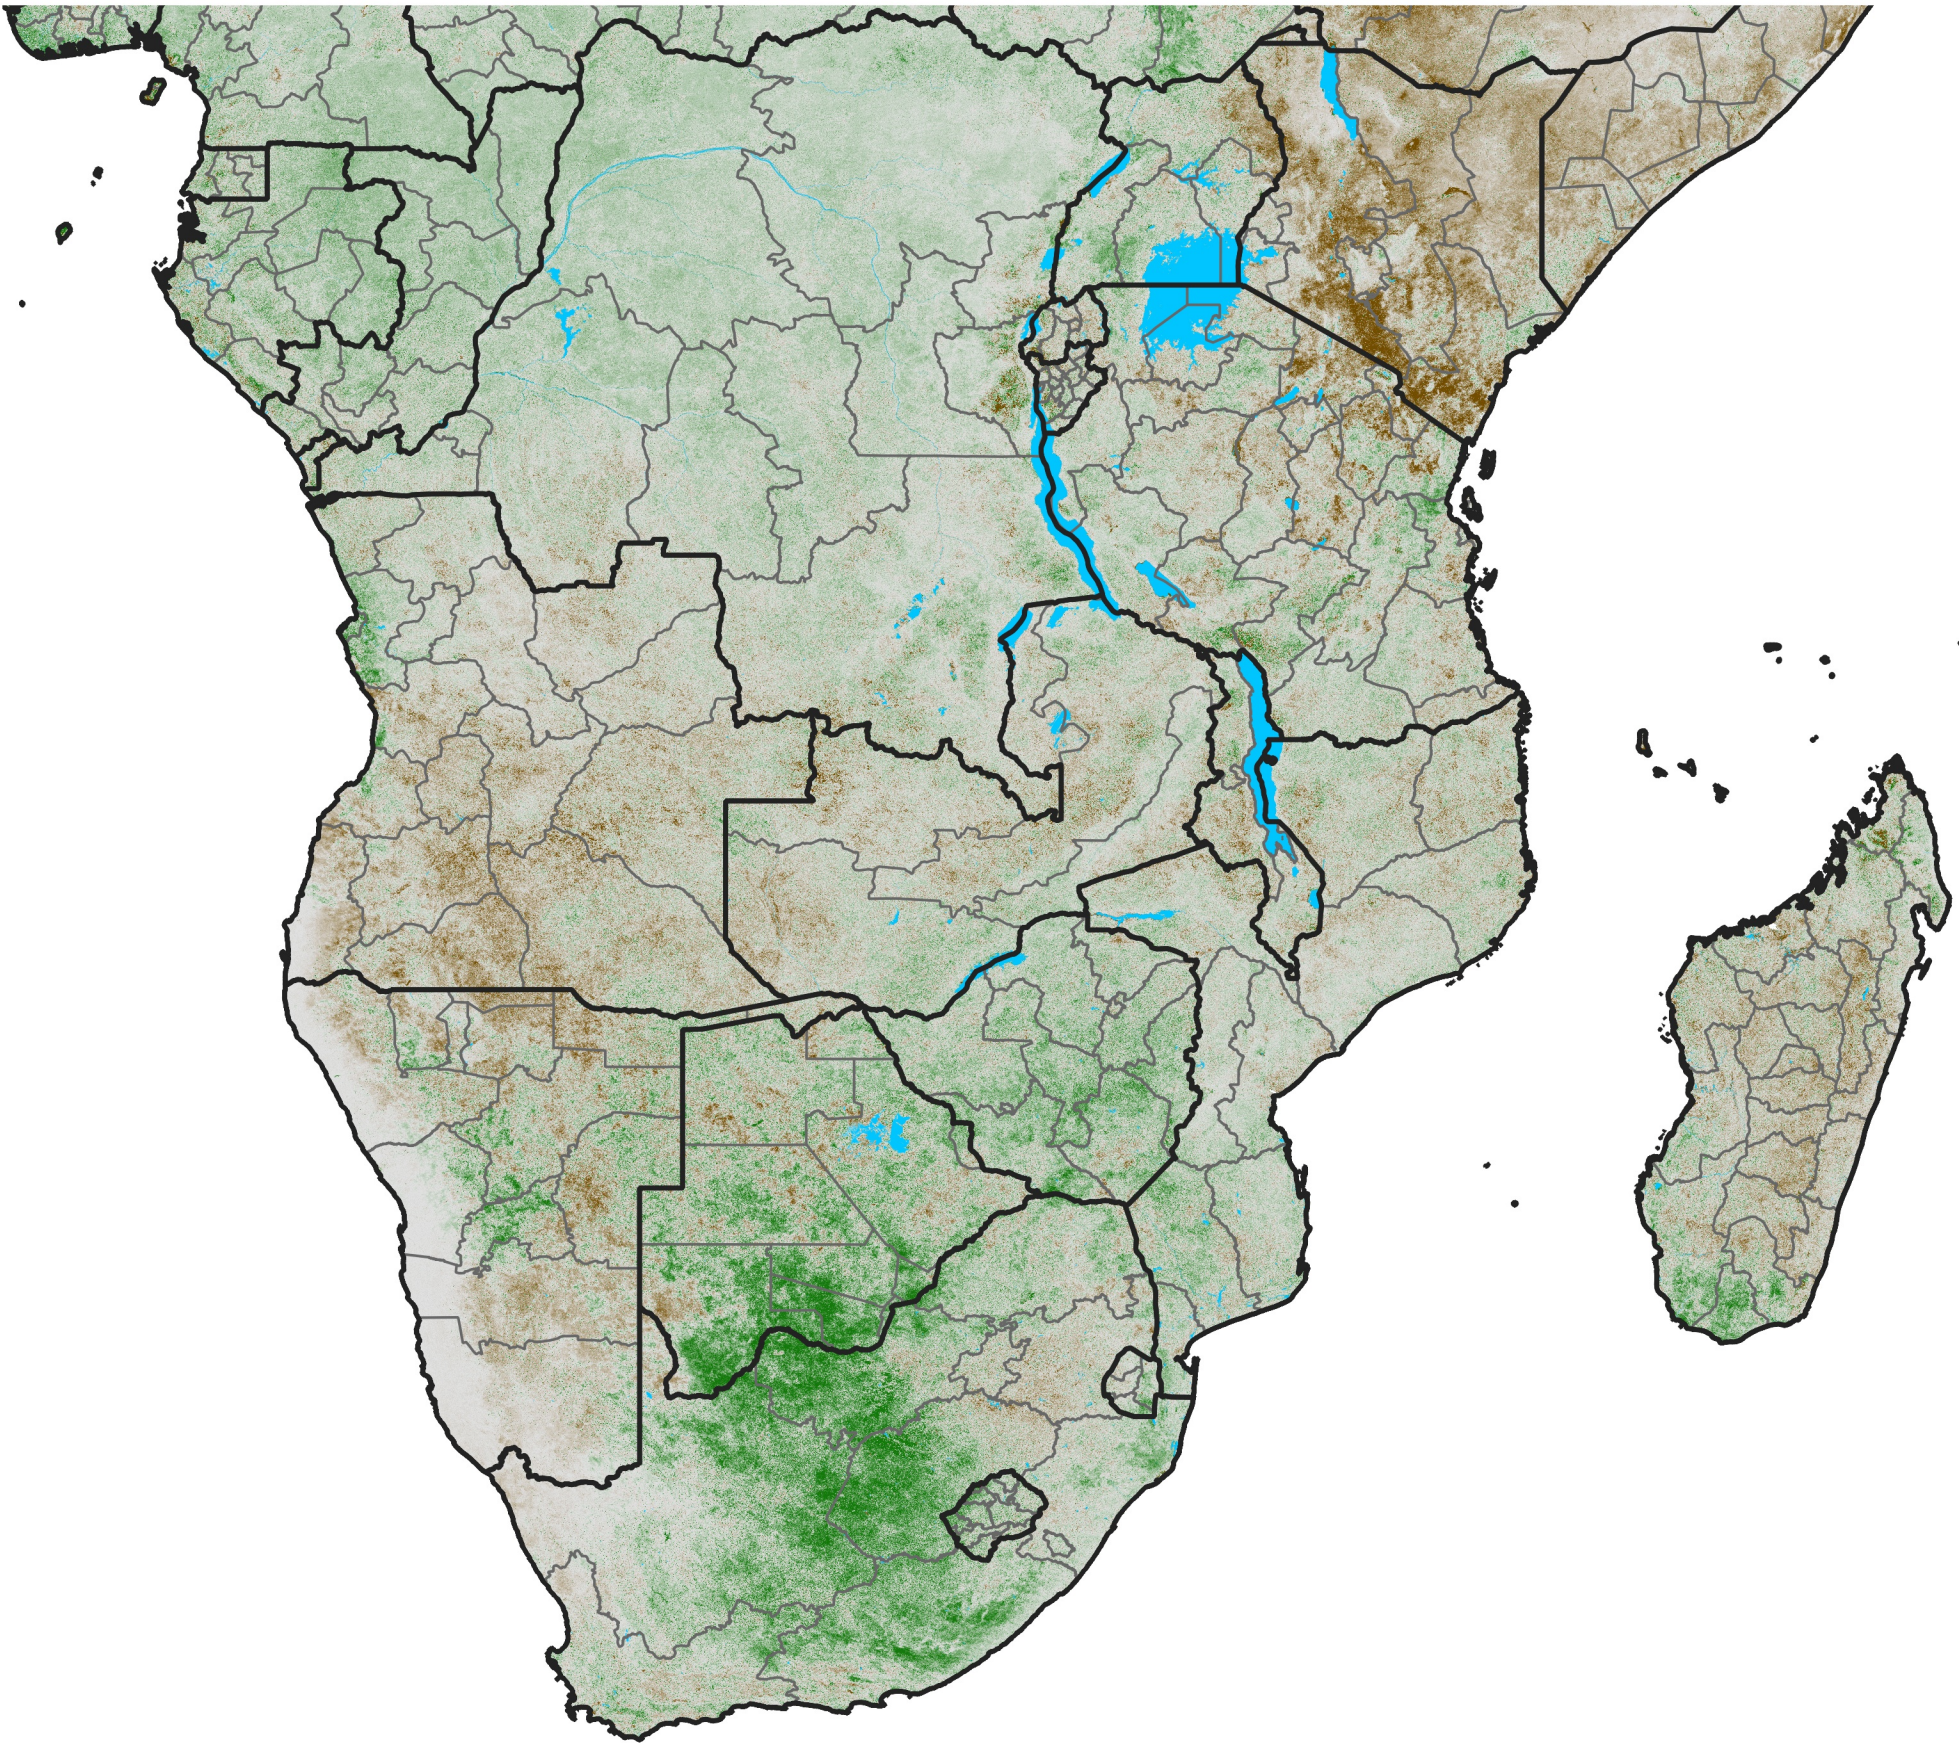

Southern Africa

NDVI Anomaly

2023 minus Mean (2012 - 2021)

Period 06 / Jan 21 - 31, 2023

NDVI Anomaly

< -0.3 -0.2 -0.1 -0.05 0.05 0.1 0.2 >0.3

Negative

No Difference