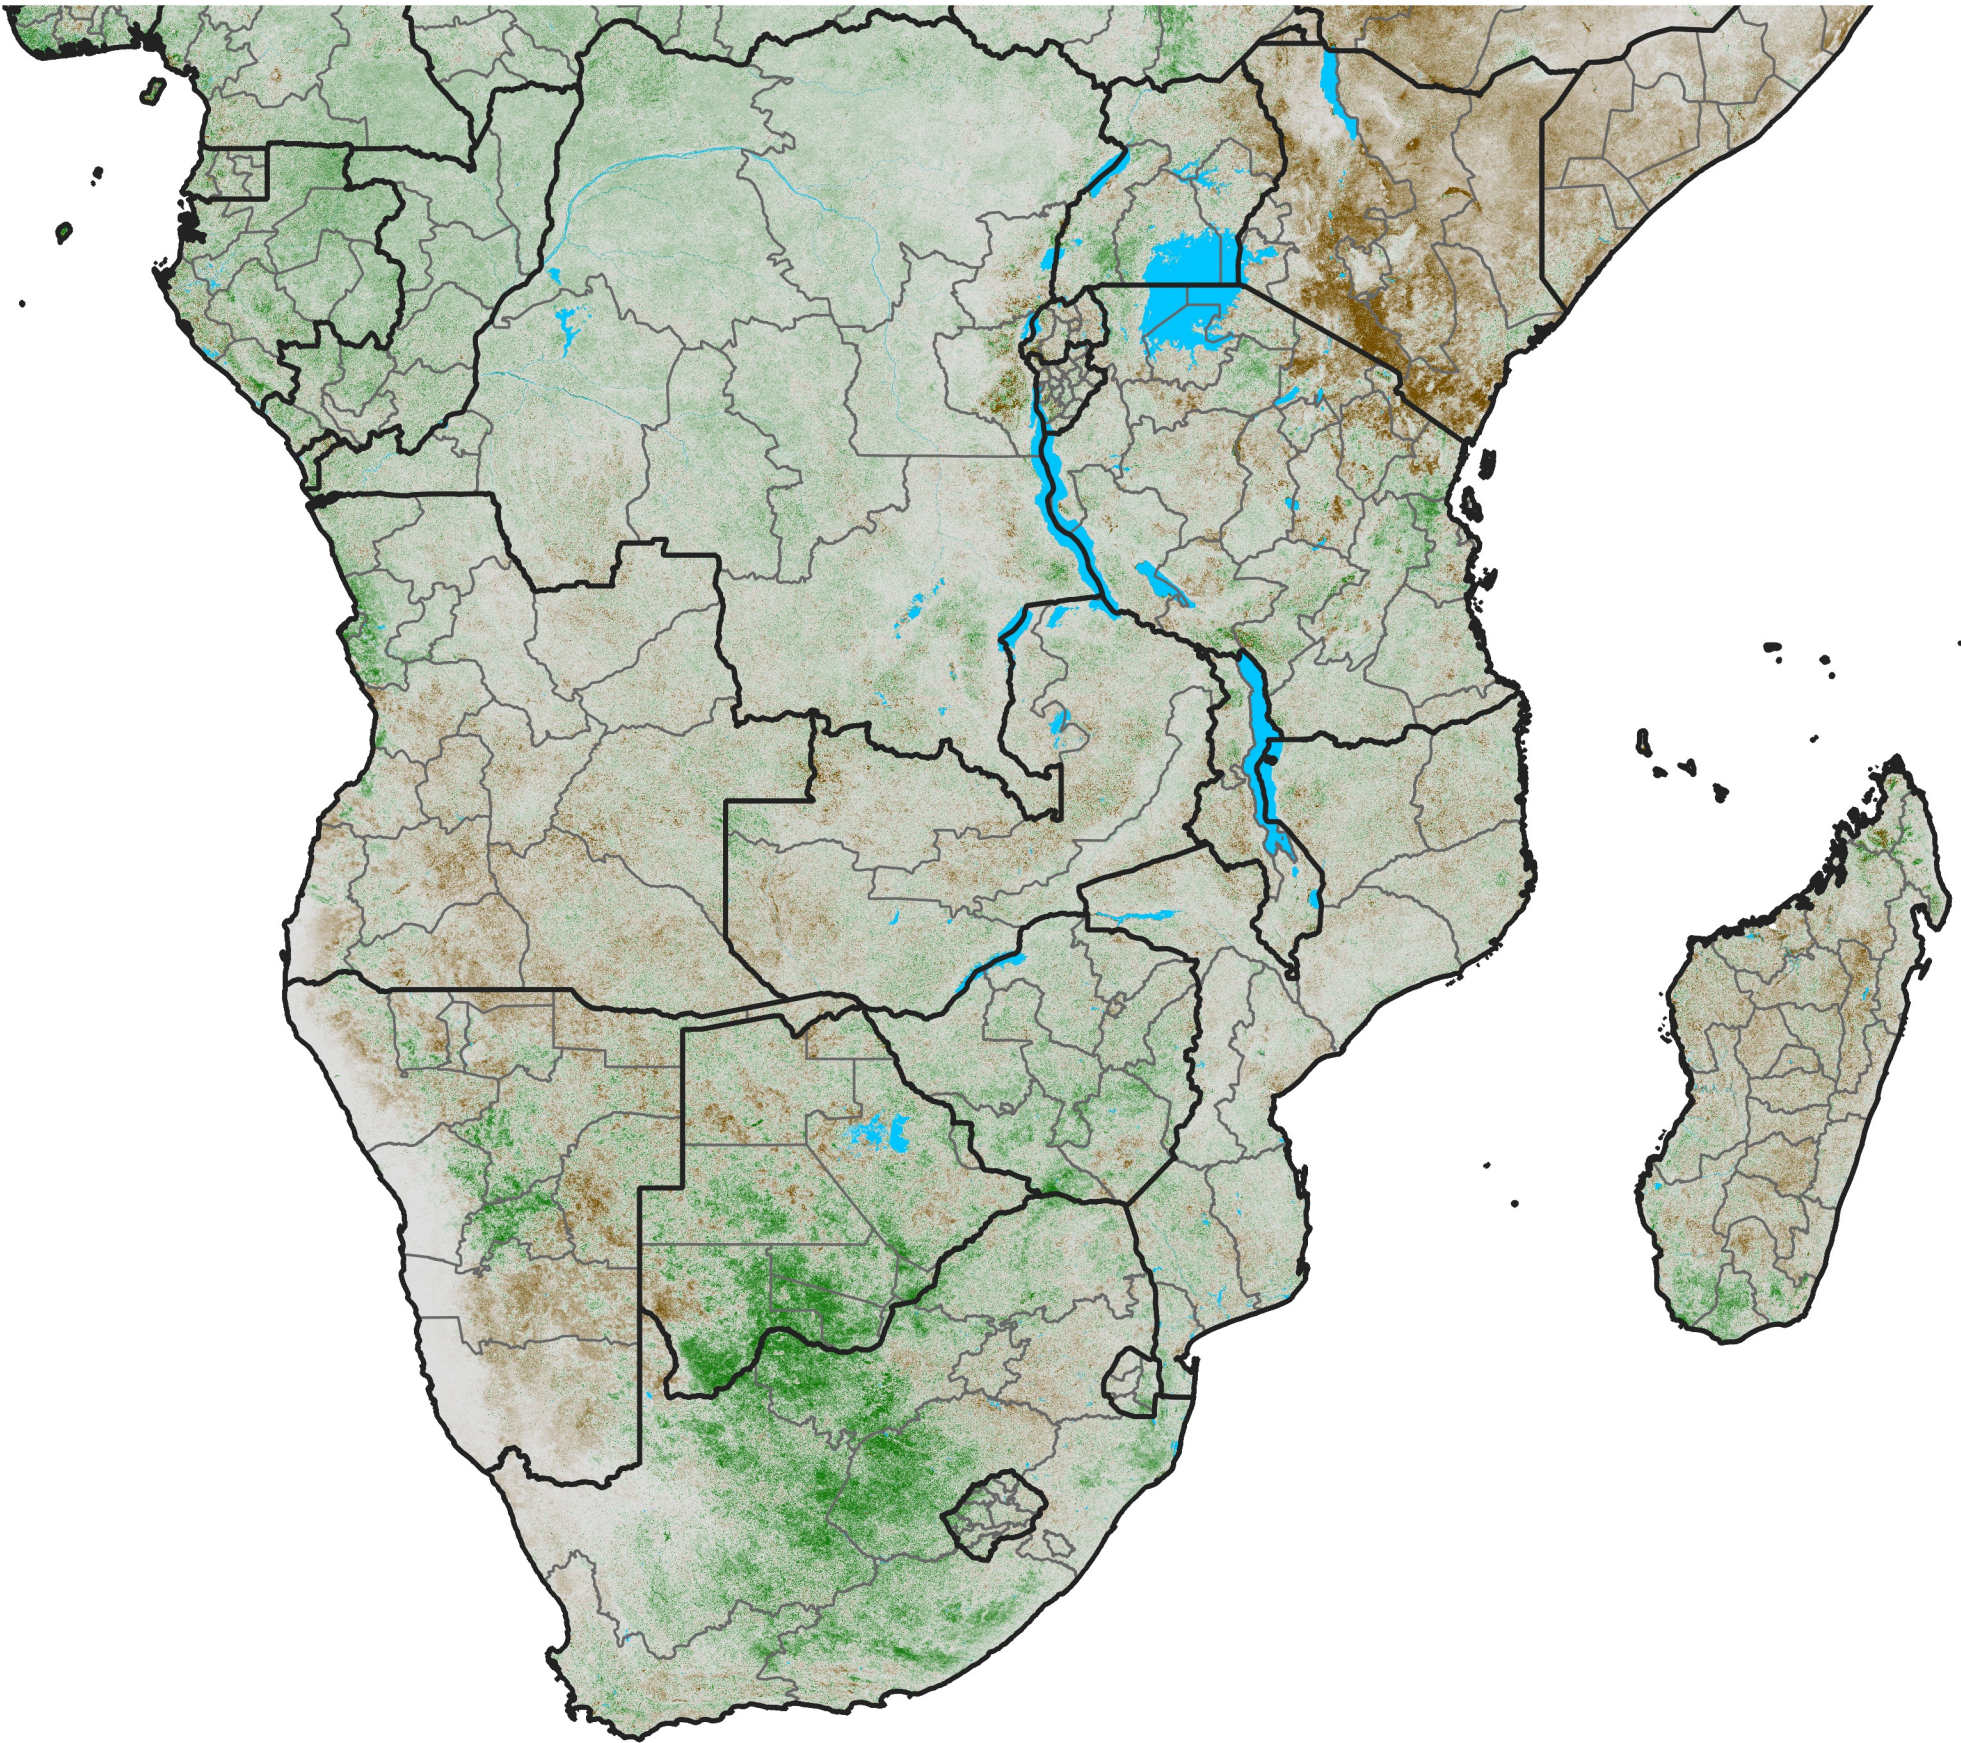

Southern Africa

NDVI Anomaly

2023 minus Mean (2012 - 2021)

Period 08 / Feb 01 - 10, 2023

NDVI Anomaly

-0.3 -0.2 -0.1 -0.05 0.05 0.1 0.2 0.3

Negative

No Difference