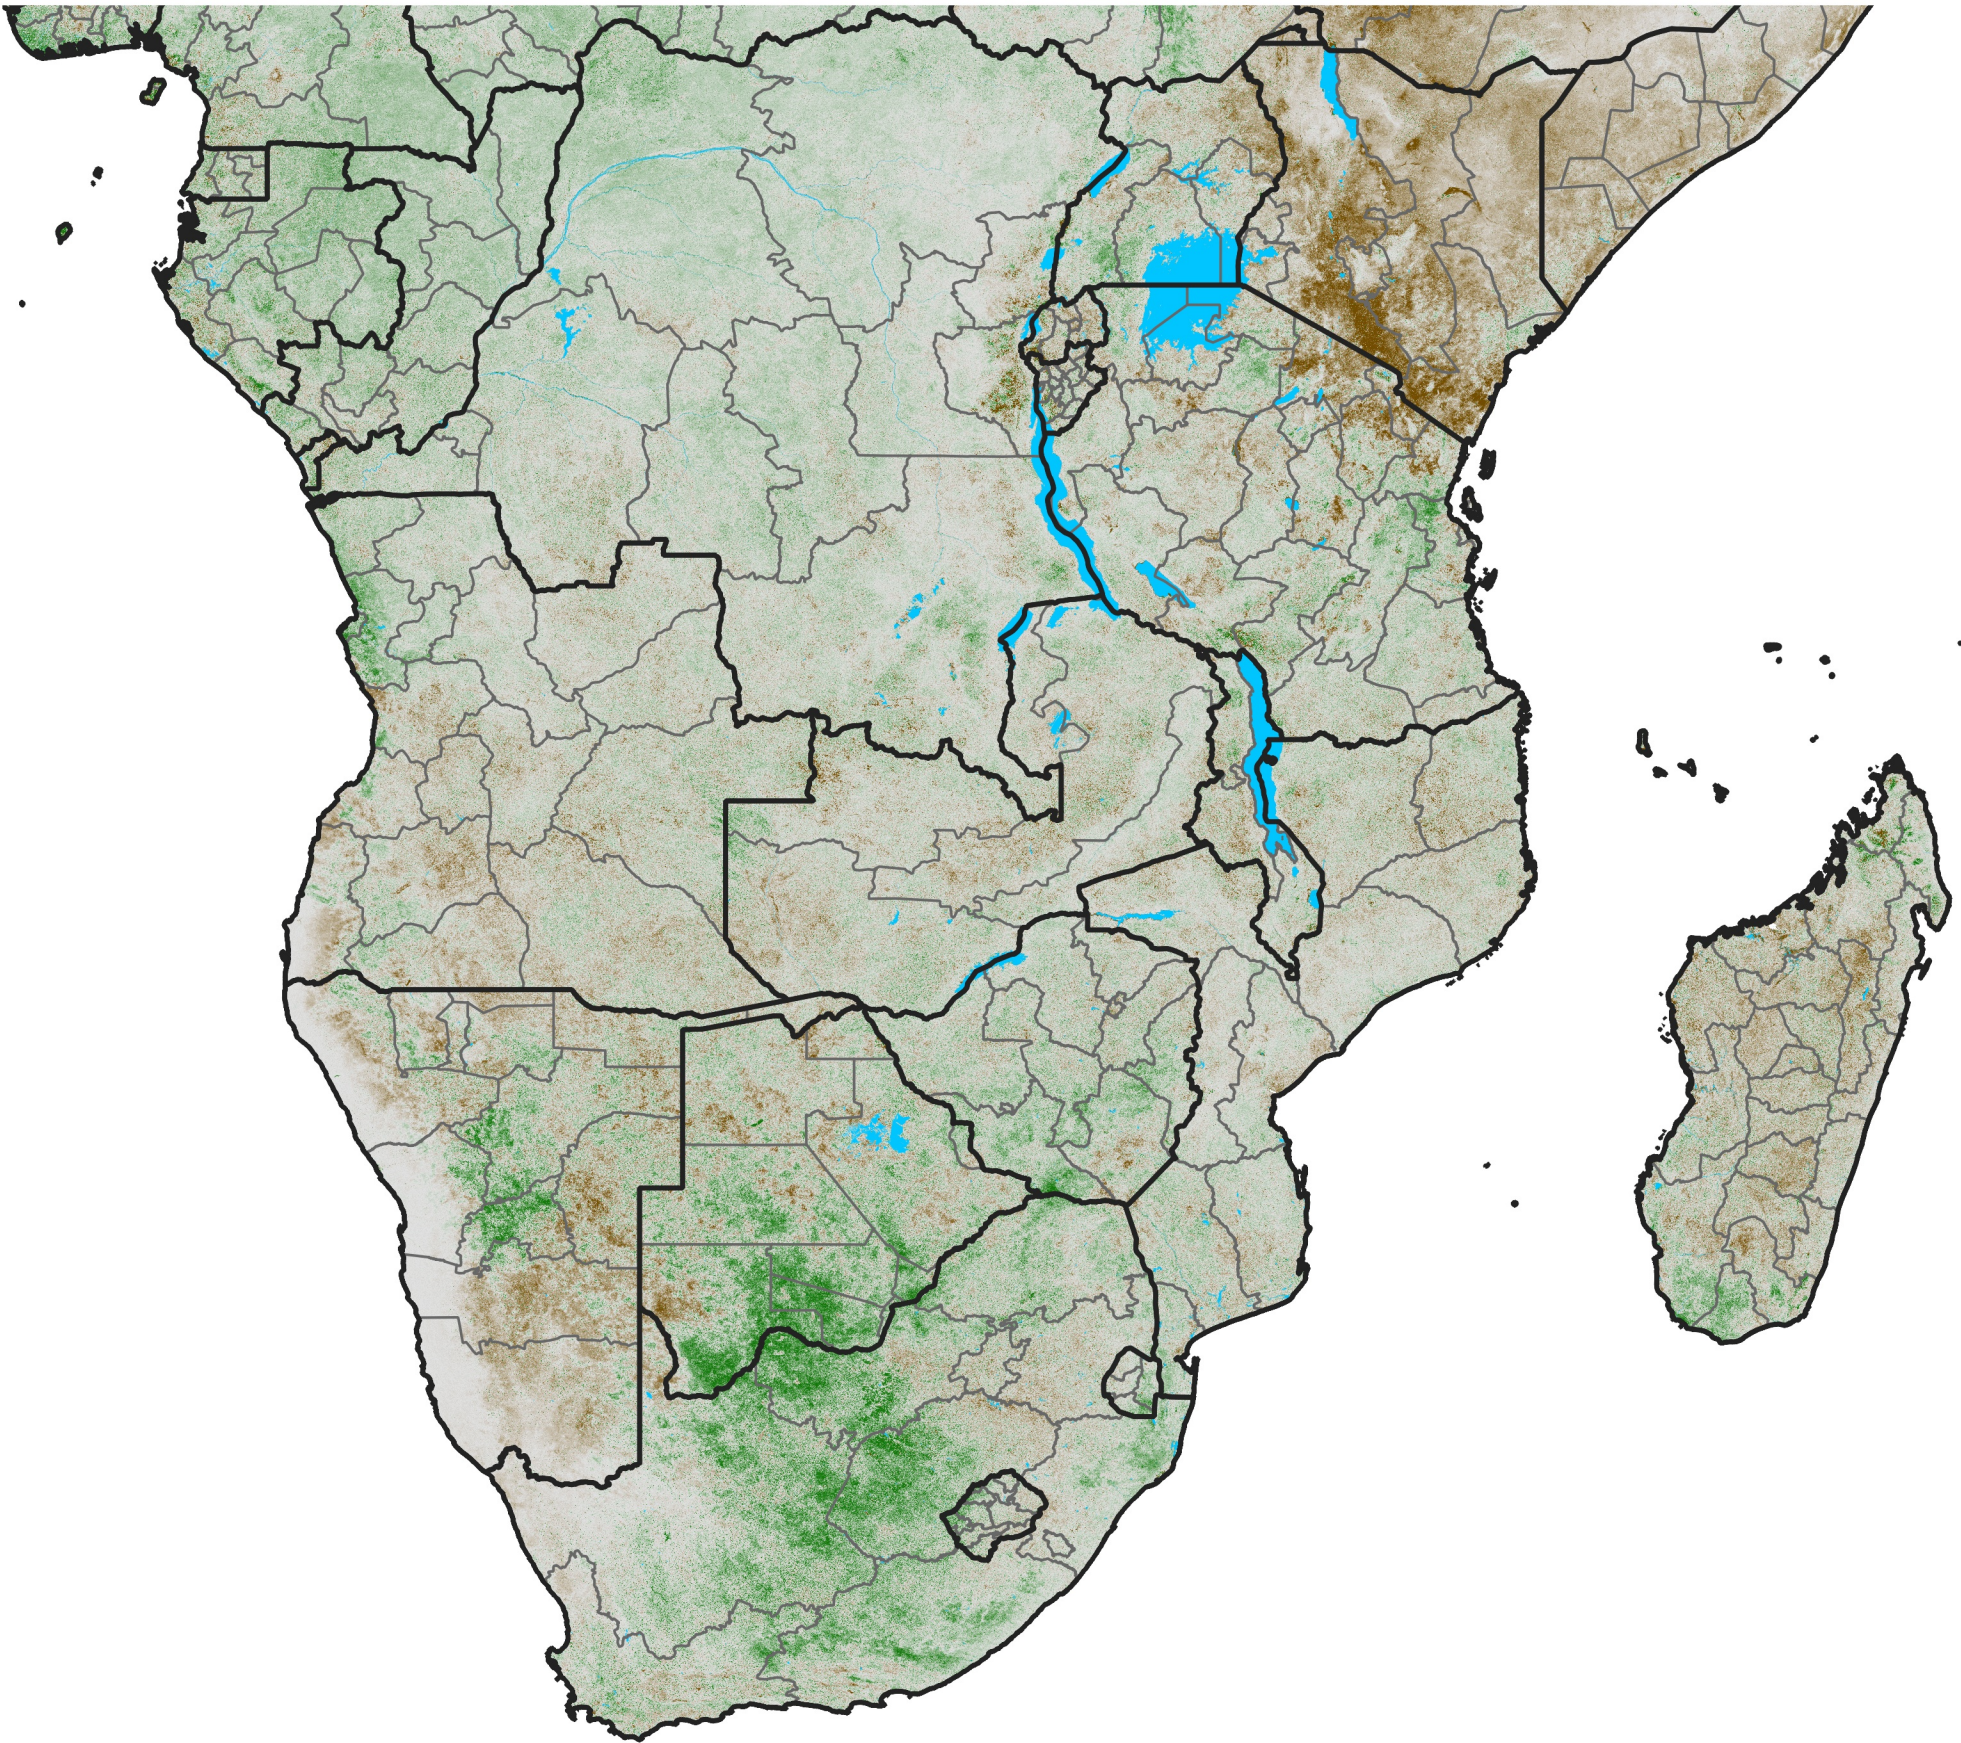

# Southern Africa

## NDVI Anomaly

2023 minus Mean (2012 - 2021)

Period 09 / Feb 06 - 15, 2023